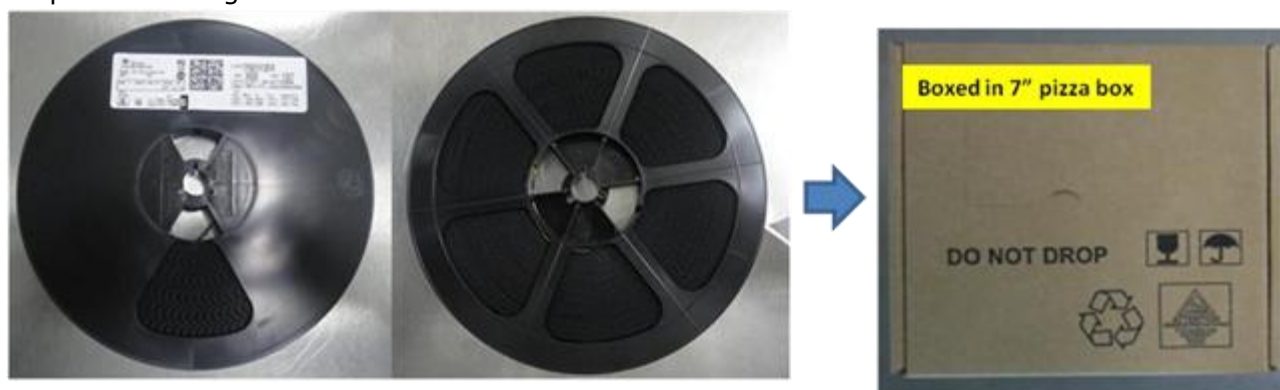

Proposed Packing – 7 inch reel diameter