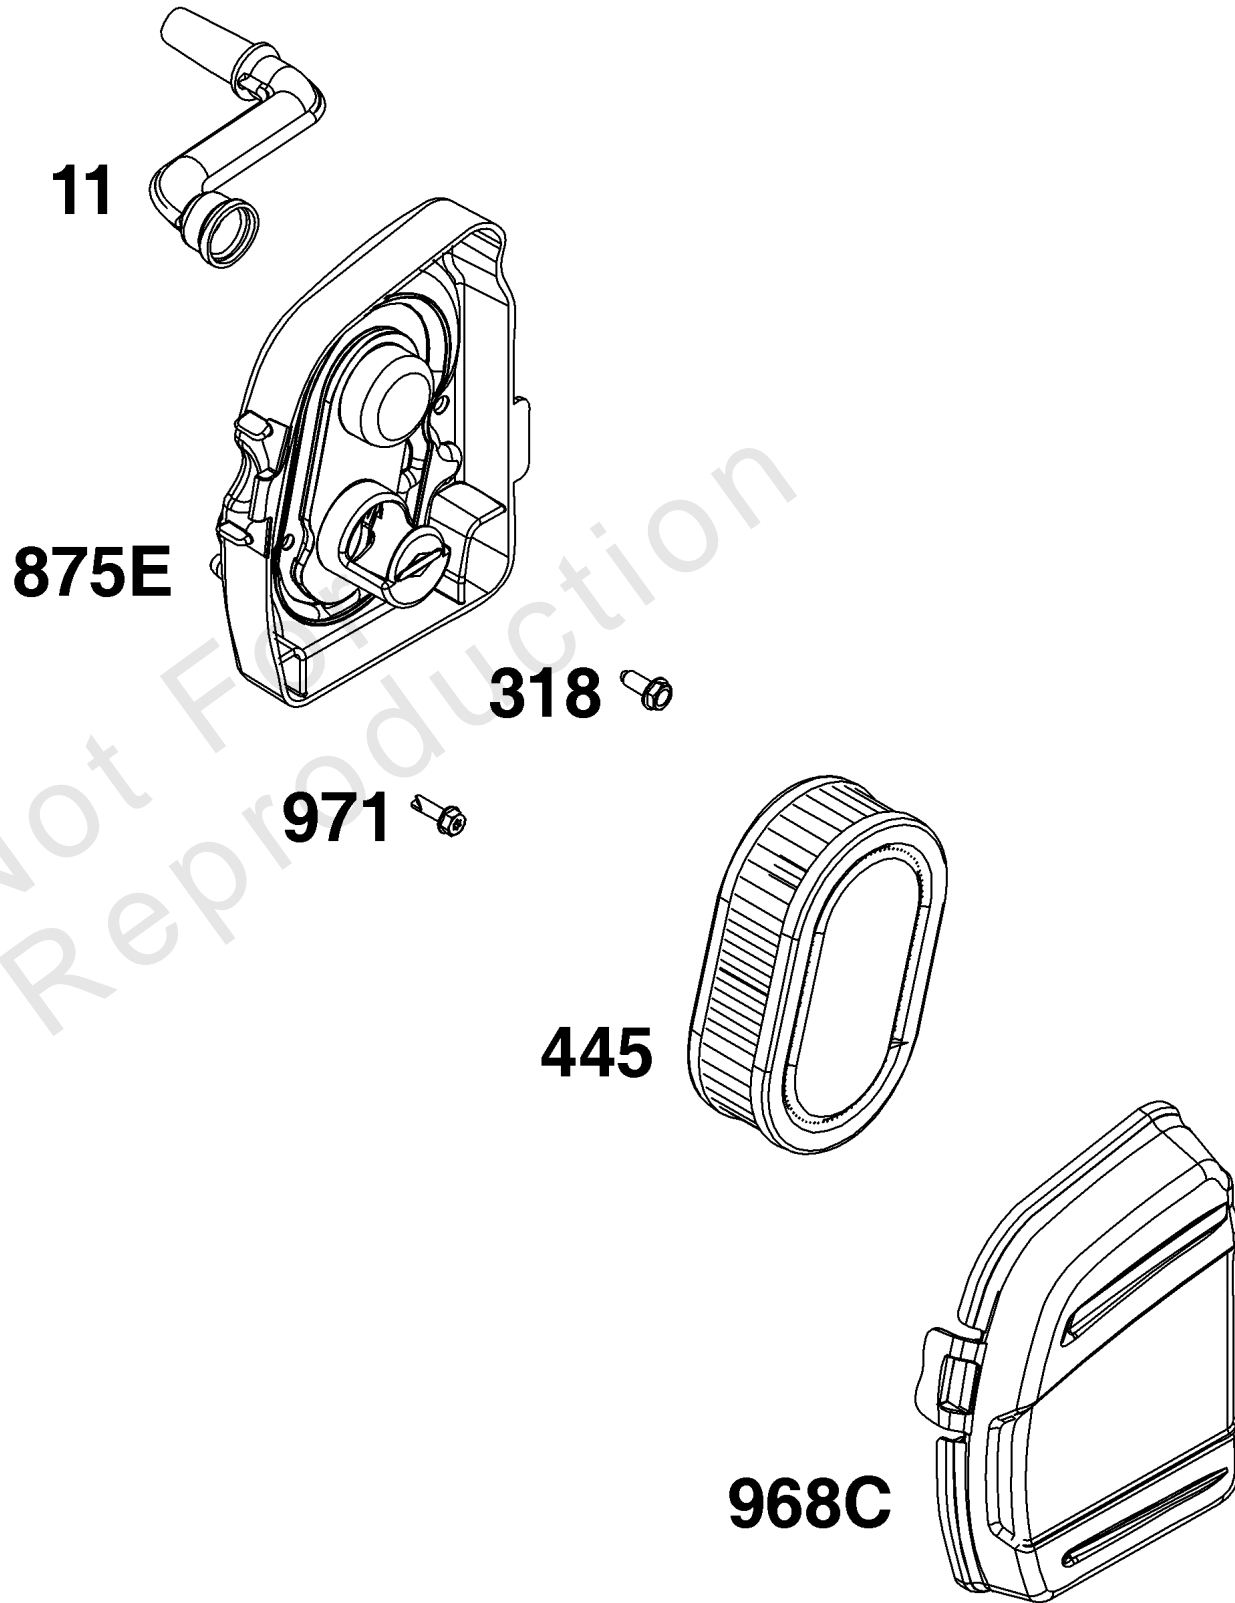

Parts Manual

Mfg. No: 104M02-0046-H5

Model Components	Page
Air Cleaner Group.....	4
Blower Housing Group.....	6
Carburetor Group.....	8
Controls Group.....	10
Crankcase Cover/Sump and Lubrication Group.....	12
Crankshaft Group.....	14
Cylinder Group.....	16
Cylinder Head Group.....	18
Exhaust Group.....	20
Flywheel, Ignition, and Starter Group.....	22
Fuel Supply Group.....	24

Not For
Reproduction

Air Cleaner Group

REF NO	PART NO	QTY	DESCRIPTION
11	596501	1	TUBE, Breather
318	793480	2	SCREW -(Mounting Bracket)
445	593260	1	FILTER, A/C Cartridge
875E	594574	1	BASE, Air Cleaner
968C	594575	1	COVER, Air Cleaner
971	590552	2	SCREW -(Air Cleaner Base to Carburetor/Throttle Body)

Crankshaft Group

REF NO	PART NO	QTY	DESCRIPTION
16	595024	1	CRANKSHAFT
24	222698S	1	KEY-FLYWHEEL
25	594099	1	PISTON ASSEMBLY
26	594098	1	SET, Ring
27	691588	1	LOCK-PISTON PIN
28	298909	1	PIN-PISTON/STD
29	594089	1	ROD, Connecting
32	691664	2	SCREW -(Connecting Rod)
46	594090	1	CAMSHAFT
598	592587	1	SHIM, End Play -(Crankshaft or Camshaft Bearing)
741	594105	1	GEAR, Timing