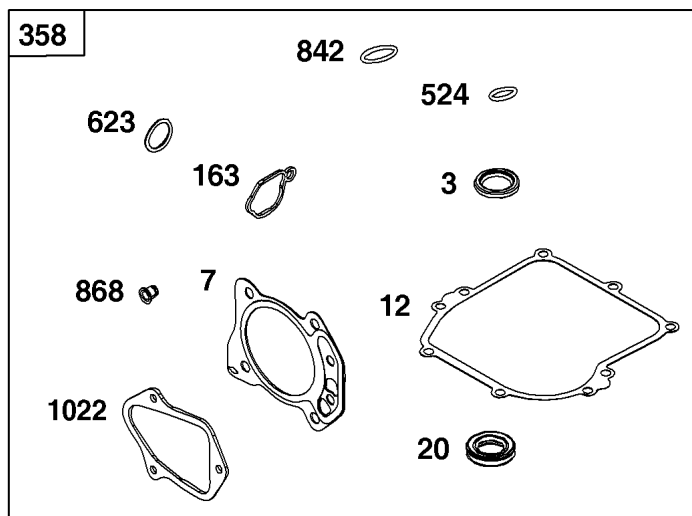

Crankshaft Group

REF NO	PART NO	QTY	DESCRIPTION
16	595024	1	CRANKSHAFT
24	222698S	1	KEY-FLYWHEEL
25	594099	1	PISTON ASSEMBLY
26	594098	1	SET, Ring
27	691588	1	LOCK-PISTON PIN
28	298909	1	PIN-PISTON/STD
29	594089	1	ROD, Connecting
32	691664	2	SCREW -(Connecting Rod)
46	594090	1	CAMSHAFT
598	592587	1	SHIM, End Play -(Crankshaft or Camshaft Bearing)
741	594105	1	GEAR, Timing

1022 

20 

Cylinder Group

REF NO	PART NO	QTY	DESCRIPTION
1	594100	1	CYLINDER ASSEMBLY
3	299819S	1	SEAL, Oil -(Magneto Side)
7	-----	1	GASKET, Cylinder Head -(Part information located in Cylinder Head Group.)
12	-----	1	GASKET, Crankcase -(Part information located in Crankcase Cover/Sump and Lubrication Group.)
20	-----	1	SEAL, Oil -(Part information located in Crankcase Cover/Sump and Lubrication Group.)
163	-----	1	GASKET, Air Cleaner -(Part information located in Carburetor Group.)
358	-----	1	GASKET SET, Engine -(Part information located in Crankcase Cover/Sump and Lubrication Group.)
404	690272	1	WASHER -(Governor Crank)
524	-----	1	SEAL, O-Ring -(Part information located in Crankcase Cover/Sump and Lubrication Group.)
615	690340	1	RETAINER, Governor Shaft
616	590516	1	CRANK, Governor
623	-----	1	SEAL, O-Ring -(Part information located in Carburetor Group.)
718	-----	2	PIN, Locating -(Part information located in Crankcase Cover/Sump and Lubrication Group.)
842	-----	1	SEAL, O-Ring -(Part information located in Crankcase Cover/Sump and Lubrication Group.)
850	-----	1	SEALANT, Liquid -(Part information located in Cylinder Head Group.)
868	-----	1	SEAL, Valve -(Part information located in Cylinder Head Group.)
1022	-----	1	GASKET, Rocker Cover -(Part information located in Cylinder Head Group.)
1263	697124	1	REED, Breather
1264	793453	1	SCREW -(Breather Reed)