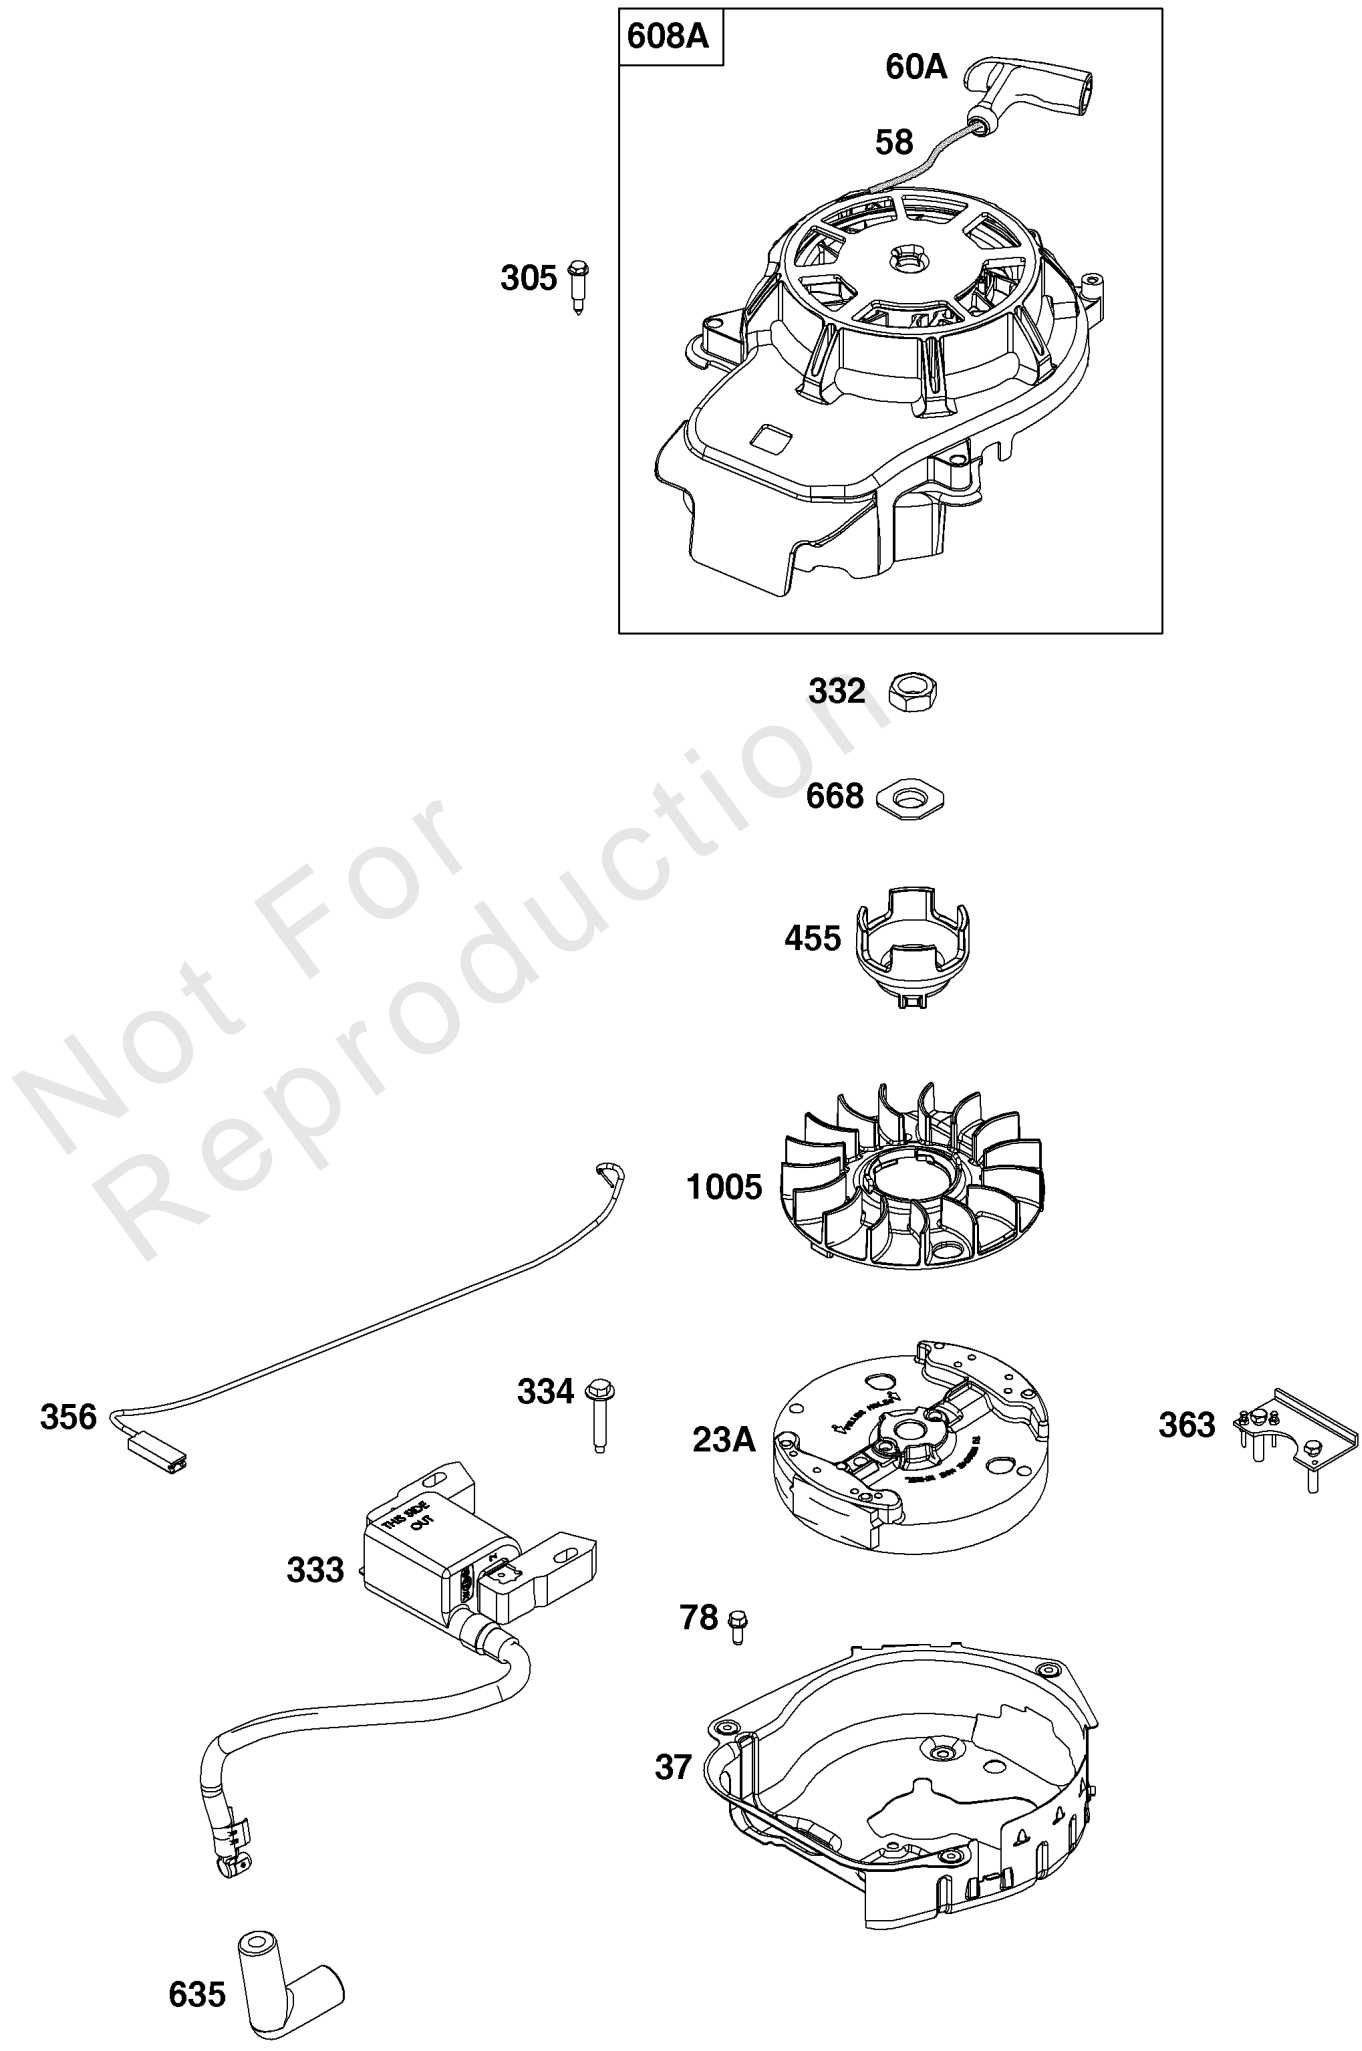

Exhaust Group

REF NO	PART NO	QTY	DESCRIPTION
300D	594108	1	MUFFLER
613	590562	2	SCREW -(Muffler)
832A	594109	1	GUARD, Muffler
836	690661	3	77-9050 -(Muffler Guard)

Not For Reproduction