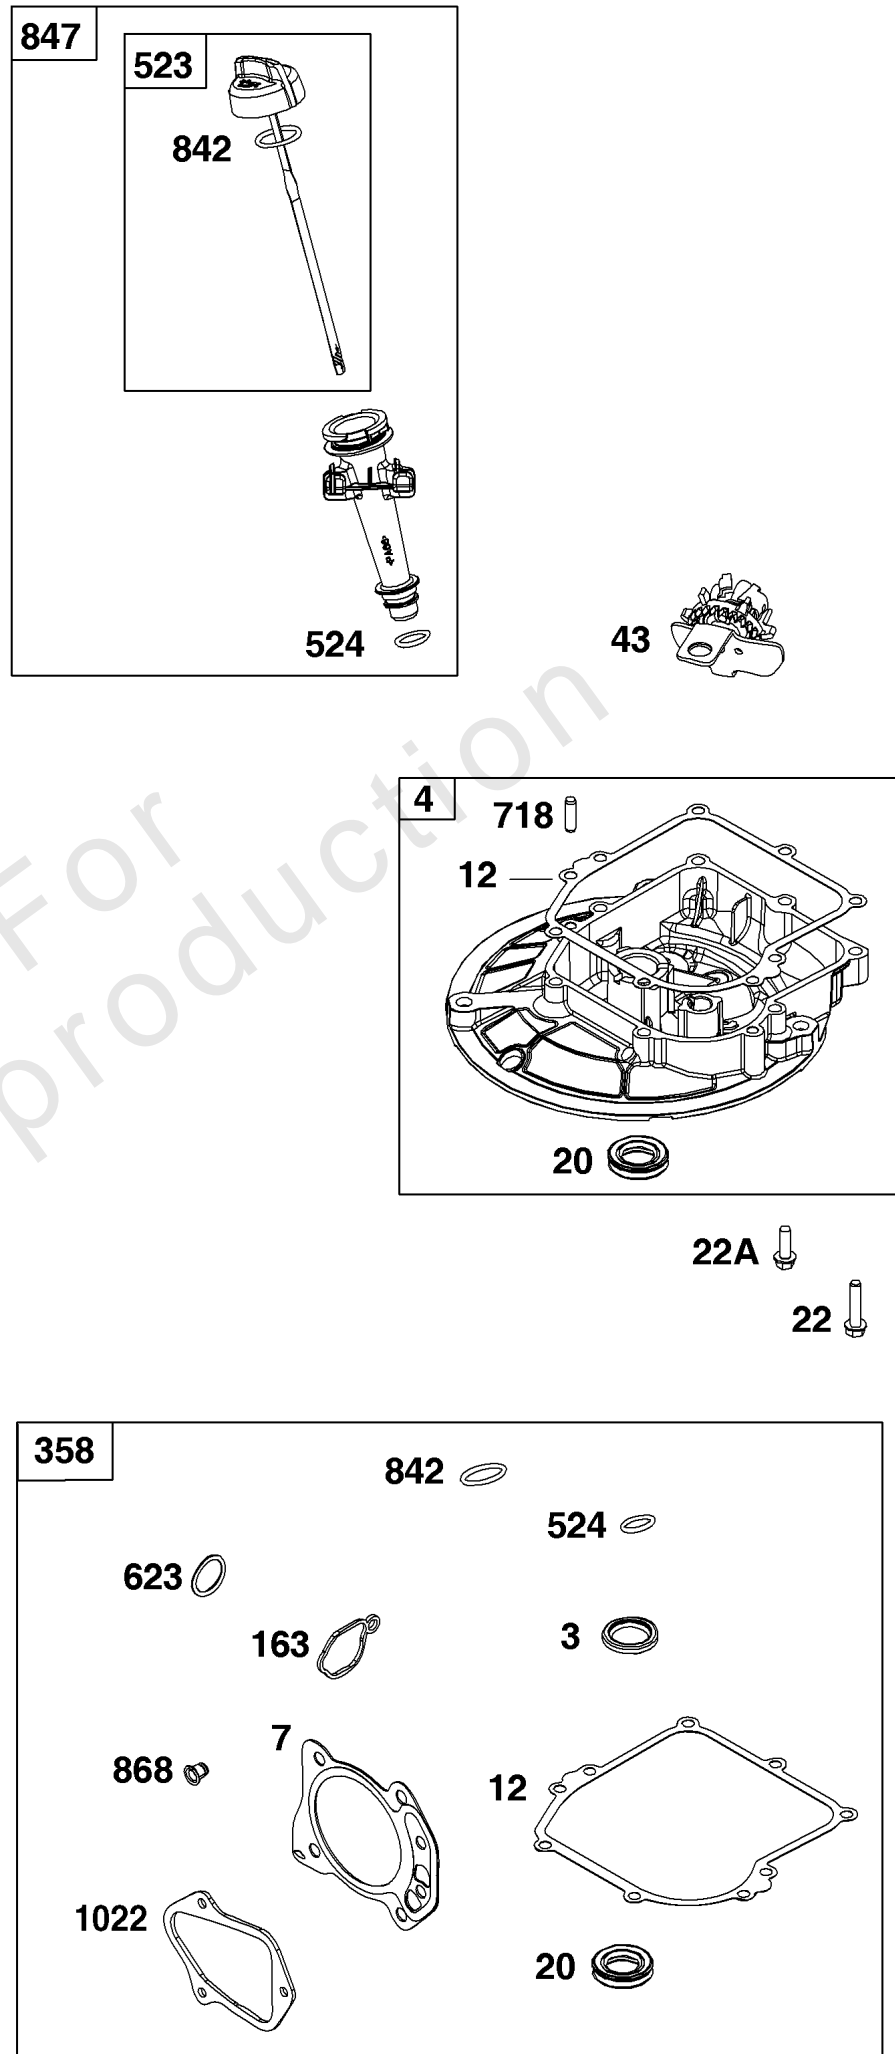

Not For Reproduction

Carburetor Group

REF NO	PART NO	QTY	DESCRIPTION
104	590558	1	PIN, Float Hinge
105	594581	1	VALVE, Float Needle
117	84001923	1	JET, Main -(Standard)
118	84002024	1	JET, Main -(High Altitude)
121	594636	1	KIT, Carburetor Overhaul -(Service Kits may include extra parts not specific to this engine.)
122	590549	1	SPACER, Carburetor
125	84001033	1	CARBURETOR
133	591120	1	FLOAT, Carburetor
137	594633	1	GASKET, Float Bowl
163	799580	1	GASKET, Air Cleaner -(Air Cleaner)
216	-----	1	LINK, Choke -(Part information located in Controls Group.)
217	590740	1	SPRING, Choke Return
493	593330	1	BRACKET, Mounting
623	799581	1	SEAL, O-Ring -(Carburetor Spacer)
724	697478	1	RETAINER, Seal
951	591104	1	LEVER, Choke
975	594632	1	BOWL, Float
1127	590554	2	SCREW -(Float Bowl to Carburetor Body)
1218	270344S	1	SEAL, O-Ring -(Carburetor)
1238	590562	2	SCREW -(Carburetor Spacer)

Controls Group

REF NO	PART NO	QTY	DESCRIPTION
188	793480	1	SCREW -(Control Bracket)
202	590517	1	LINK, Mechanical Governor
209	596464	1	SPRING-GOVERNOR
216	590547	1	LINK, Choke
222	596754	1	BRACKET, Control
227	590520	1	LEVER, Governor Control
268	691025	1	CASING, WIRE
269	691026	1	WIRE, Control
270	691027	1	NUT -(Control Wire Casing)
271	691028	1	LEVER, Control
505	793515	1	NUT -(Governor Control Lever)
562	793514	1	BOLT -(Governor Lever)
621	692310	1	SWITCH, Stop
745	691146	1	SCREW -(Brake)
745A	690859	1	SCREW, MACHINE HEX -(Brake)
922	692135	1	SPRING, Brake
923	691487	1	BRAKE ASSY

Crankshaft Group

REF NO	PART NO	QTY	DESCRIPTION
16	595024	1	CRANKSHAFT
24	222698S	1	KEY-FLYWHEEL
25	594099	1	PISTON ASSEMBLY
26	594098	1	SET, Ring
27	691588	1	LOCK-PISTON PIN
28	298909	1	PIN-PISTON/STD
29	594089	1	ROD, Connecting
32	691664	2	SCREW -(Connecting Rod)
46	594090	1	CAMSHAFT
598	592587	1	SHIM, End Play -(Crankshaft or Camshaft Bearing)
741	594105	1	GEAR, Timing