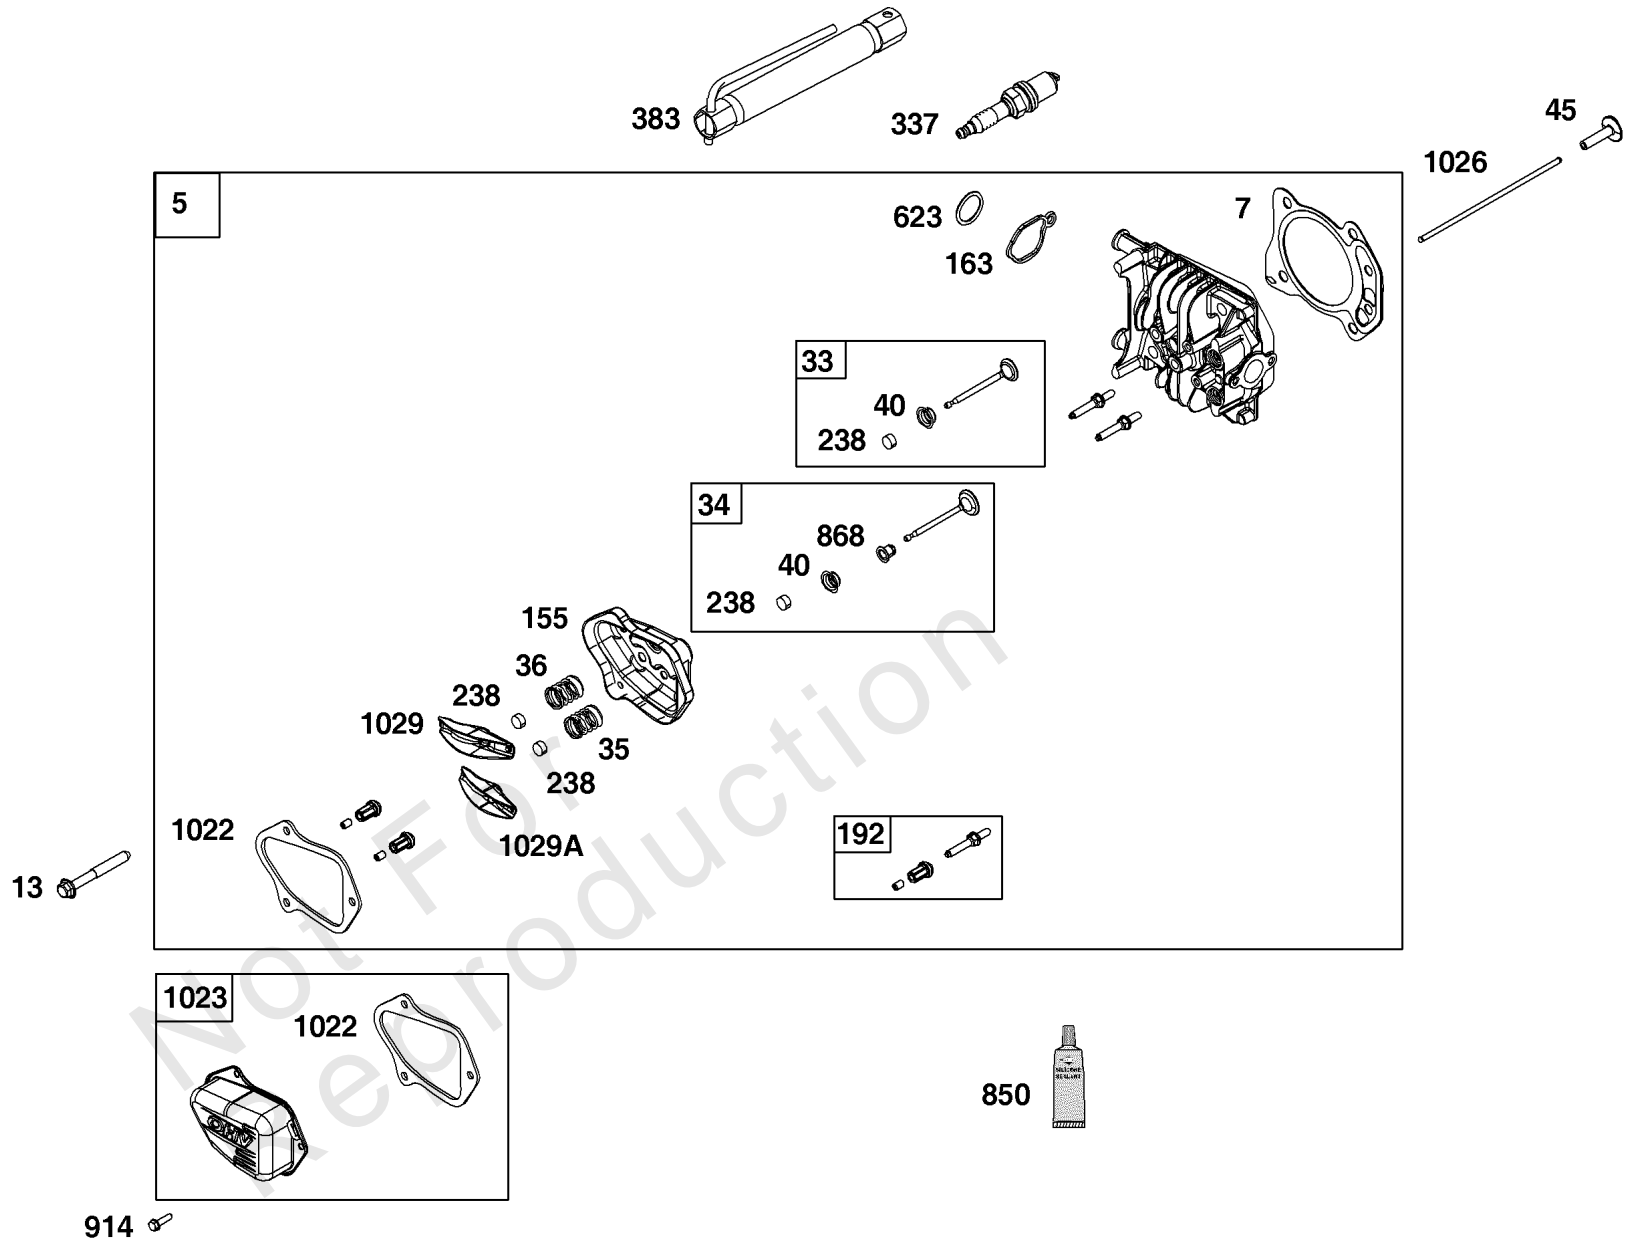

Crankshaft Group

REF NO	PART NO	QTY	DESCRIPTION
16	595024	1	CRANKSHAFT
24	222698S	1	KEY-FLYWHEEL
25	594099	1	PISTON ASSEMBLY
26	594098	1	SET, Ring
27	691588	1	LOCK-PISTON PIN
28	298909	1	PIN-PISTON/STD
29	594089	1	ROD, Connecting
32	691664	2	SCREW -(Connecting Rod)
46	594090	1	CAMSHAFT
598	592587	1	SHIM, End Play -(Crankshaft or Camshaft Bearing)
741	594105	1	GEAR, Timing

1022 

20 

Cylinder Group

REF NO	PART NO	QTY	DESCRIPTION
1	594100	1	CYLINDER ASSEMBLY
3	299819S	1	SEAL, Oil -(Magneto Side)
7	-----	1	GASKET, Cylinder Head -(Part information located in Cylinder Head Group.)
12	-----	1	GASKET, Crankcase -(Part information located in Crankcase Cover/Sump and Lubrication Group.)
20	-----	1	SEAL, Oil -(Part information located in Crankcase Cover/Sump and Lubrication Group.)
163	-----	1	GASKET, Air Cleaner -(Part information located in Carburetor Group.)
358	-----	1	GASKET SET, Engine -(Part information located in Crankcase Cover/Sump and Lubrication Group.)
404	690272	1	WASHER -(Governor Crank)
524	-----	1	SEAL, O-Ring -(Part information located in Crankcase Cover/Sump and Lubrication Group.)
615	690340	1	RETAINER, Governor Shaft
616	590516	1	CRANK, Governor
623	-----	1	SEAL, O-Ring -(Part information located in Carburetor Group.)
718	-----	2	PIN, Locating -(Part information located in Crankcase Cover/Sump and Lubrication Group.)
842	-----	1	SEAL, O-Ring -(Part information located in Crankcase Cover/Sump and Lubrication Group.)
850	-----	1	SEALANT, Liquid -(Part information located in Cylinder Head Group.)
868	-----	1	SEAL, Valve -(Part information located in Cylinder Head Group.)
1022	-----	1	GASKET, Rocker Cover -(Part information located in Cylinder Head Group.)
1263	697124	1	REED, Breather
1264	793453	1	SCREW -(Breather Reed)