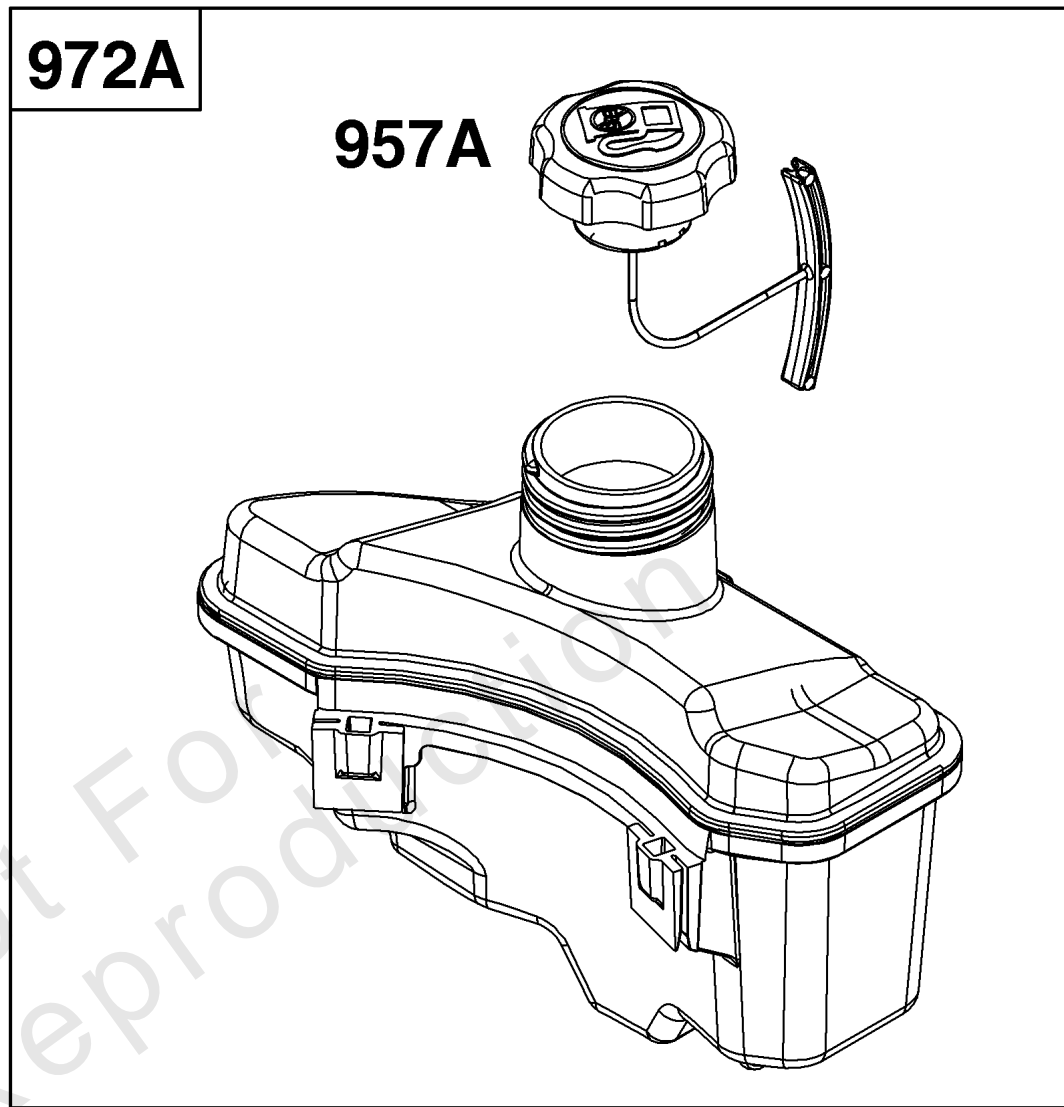

REF NO	PART NO	QTY	DESCRIPTION
23A	594054	1	FLYWHEEL
37	594103	1	GUARD, Flywheel
58	591108	1	ROPE, Starter
60A	281434S	1	GRIP, Starter Rope
78	793480	5	SCREW -(Flywheel Guard)
305	590586	3	SCREW -(Blower Housing)
332	690662	1	NUT, JAM -(Flywheel)
333	595009	1	ARMATURE, Magneto
334	691061	2	SCREW -(Magneto Armature)
356	595018	1	WIRE, Stop
363	19619	1	PULLER, Flywheel
455	593960	1	CUP, Flywheel
608A	594062	1	STARTER, Rewind
635	692076	1	BOOT, Spark Plug
668	590546	1	SPACER
1005	594102	1	FAN, Flywheel