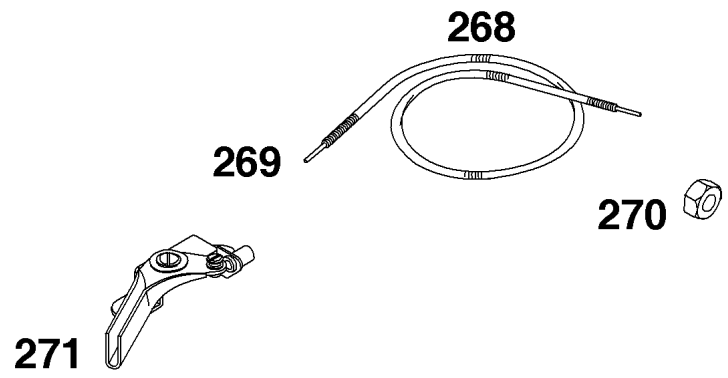

Controls Group

REF NO	PART NO	QTY	DESCRIPTION
188	793480	1	SCREW -(Control Bracket)
202	590517	1	LINK, Mechanical Governor
209	596464	1	SPRING-GOVERNOR
216	590547	1	LINK, Choke
222	596754	1	BRACKET, Control
227	590520	1	LEVER, Governor Control
268	691025	1	CASING, WIRE
269	691026	1	WIRE, Control
270	691027	1	NUT -(Control Wire Casing)
271	691028	1	LEVER, Control
505	793515	1	NUT -(Governor Control Lever)
562	793514	1	BOLT -(Governor Lever)
621	692310	1	SWITCH, Stop
745	691146	1	SCREW -(Brake)
745A	690859	1	SCREW, MACHINE HEX -(Brake)
922	692135	1	SPRING, Brake
923	691487	1	BRAKE ASSY