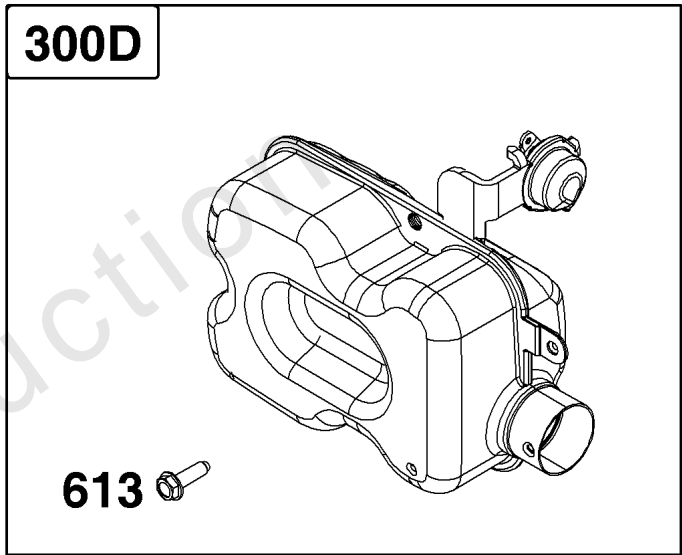

Cylinder Head Group

REF NO	PART NO	QTY	DESCRIPTION
3	-----	1	SEAL, Oil -(Part information located in Cylinder Group.)
5	595353	1	HEAD, Cylinder
7	592358	1	GASKET, Cylinder Head
12	-----	1	GASKET, Crankcase -(Part information located in Crankcase Cover/Sump and Lubrication Group.)
13	590512	4	SCREW -(Cylinder Head)
20	-----	1	SEAL, Oil -(Part information located in Crankcase Cover/Sump and Lubrication Group.)
33	594095	1	VALVE, Exhaust
34	594094	1	VALVE, Intake
35	590532	1	SPRING, Valve -(Intake)
36	590532	1	SPRING, Valve -(Exhaust)
40	594092	2	RETAINER, Valve
45	590514	2	TAPPET, Valve
155	594093	1	PLATE, Cylinder Head
163	-----	1	GASKET, Air Cleaner -(Part information located in Carburetor Group.)
192	590535	2	ADJUSTER, Rocker Arm
238	594097	2	CAP, Valve
337	491055S	1	SPARKPLUG B&S RC12YC
358	-----	1	GASKET SET, Engine -(Part information located in Crankcase Cover/Sump and Lubrication Group.)
383	19576S	1	WRENCH, SPARK PLUG 8"
524	-----	1	SEAL, O-Ring -(Part information located in Crankcase Cover/Sump and Lubrication Group.)
623	-----	1	SEAL, O-Ring -(Part information located in Carburetor Group.)
842	-----	1	SEAL, O-Ring -(Part information located in Crankcase Cover/Sump and Lubrication Group.)
850	100106	1	SEALANT, Liquid
868	594096	1	SEAL, Valve
914	591103	3	SCREW -(Rocker Cover)
1022	595342	1	GASKET, Rocker Cover
1023	84006589	1	COVER-ROCKER
1026	590515	2	ROD, Push
1029	590526	1	ARM, Rocker
1029A	590527	1	ARM, Rocker