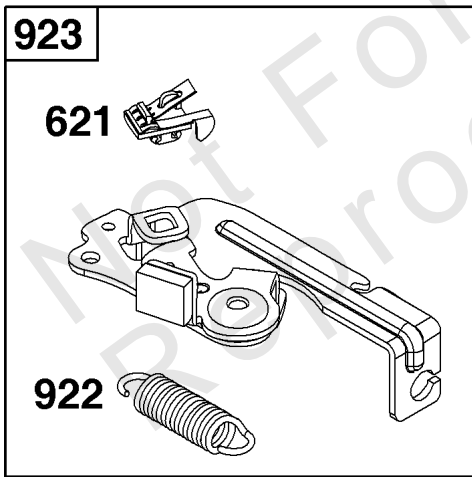

Not For
Reproduction

Air Cleaner Group

REF NO	PART NO	QTY	DESCRIPTION
11	596501	1	TUBE, Breather
318	793480	2	SCREW -(Mounting Bracket)
445	593260	1	FILTER, A/C Cartridge
875E	594574	1	BASE, Air Cleaner
968C	594575	1	COVER, Air Cleaner
971	590552	2	SCREW -(Air Cleaner Base to Carburetor/Throttle Body)

Not For Reproduction

Carburetor Group

REF NO	PART NO	QTY	DESCRIPTION
104	590558	1	PIN, Float Hinge
105	594581	1	VALVE, Float Needle
117	84001923	1	JET, Main -(Standard)
118	84002024	1	JET, Main -(High Altitude)
121	594636	1	KIT, Carburetor Overhaul -(Service Kits may include extra parts not specific to this engine.)
122	590549	1	SPACER, Carburetor
125	84001033	1	CARBURETOR
133	591120	1	FLOAT, Carburetor
137	594633	1	GASKET, Float Bowl
163	799580	1	GASKET, Air Cleaner -(Air Cleaner)
216	-----	1	LINK, Choke -(Part information located in Controls Group.)
217	590740	1	SPRING, Choke Return
493	593330	1	BRACKET, Mounting
623	799581	1	SEAL, O-Ring -(Carburetor Spacer)
724	697478	1	RETAINER, Seal
951	591104	1	LEVER, Choke
975	594632	1	BOWL, Float
1127	590554	2	SCREW -(Float Bowl to Carburetor Body)
1218	270344S	1	SEAL, O-Ring -(Carburetor)
1238	590562	2	SCREW -(Carburetor Spacer)

Crankshaft Group

REF NO	PART NO	QTY	DESCRIPTION
16	595024	1	CRANKSHAFT
24	222698S	1	KEY-FLYWHEEL
25	594099	1	PISTON ASSEMBLY
26	594098	1	SET, Ring
27	691588	1	LOCK-PISTON PIN
28	298909	1	PIN-PISTON/STD
29	594089	1	ROD, Connecting
32	691664	2	SCREW -(Connecting Rod)
46	594090	1	CAMSHAFT
598	592587	1	SHIM, End Play -(Crankshaft or Camshaft Bearing)
741	594105	1	GEAR, Timing