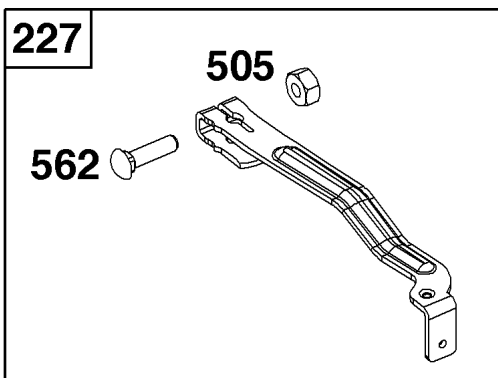

Controls Group

REF NO	PART NO	QTY	DESCRIPTION
188	793480	1	SCREW -(Control Bracket)
202	590517	1	LINK, Mechanical Governor
209	596464	1	SPRING-GOVERNOR
216	590547	1	LINK, Choke
222	596754	1	BRACKET, Control
227	590520	1	LEVER, Governor Control
268	691025	1	CASING, WIRE
269	691026	1	WIRE, Control
270	691027	1	NUT -(Control Wire Casing)
271	691028	1	LEVER, Control
505	793515	1	NUT -(Governor Control Lever)
562	793514	1	BOLT -(Governor Lever)
621	692310	1	SWITCH, Stop
745	691146	1	SCREW -(Brake)
745A	690859	1	SCREW, MACHINE HEX -(Brake)
922	692135	1	SPRING, Brake
923	691487	1	BRAKE ASSY