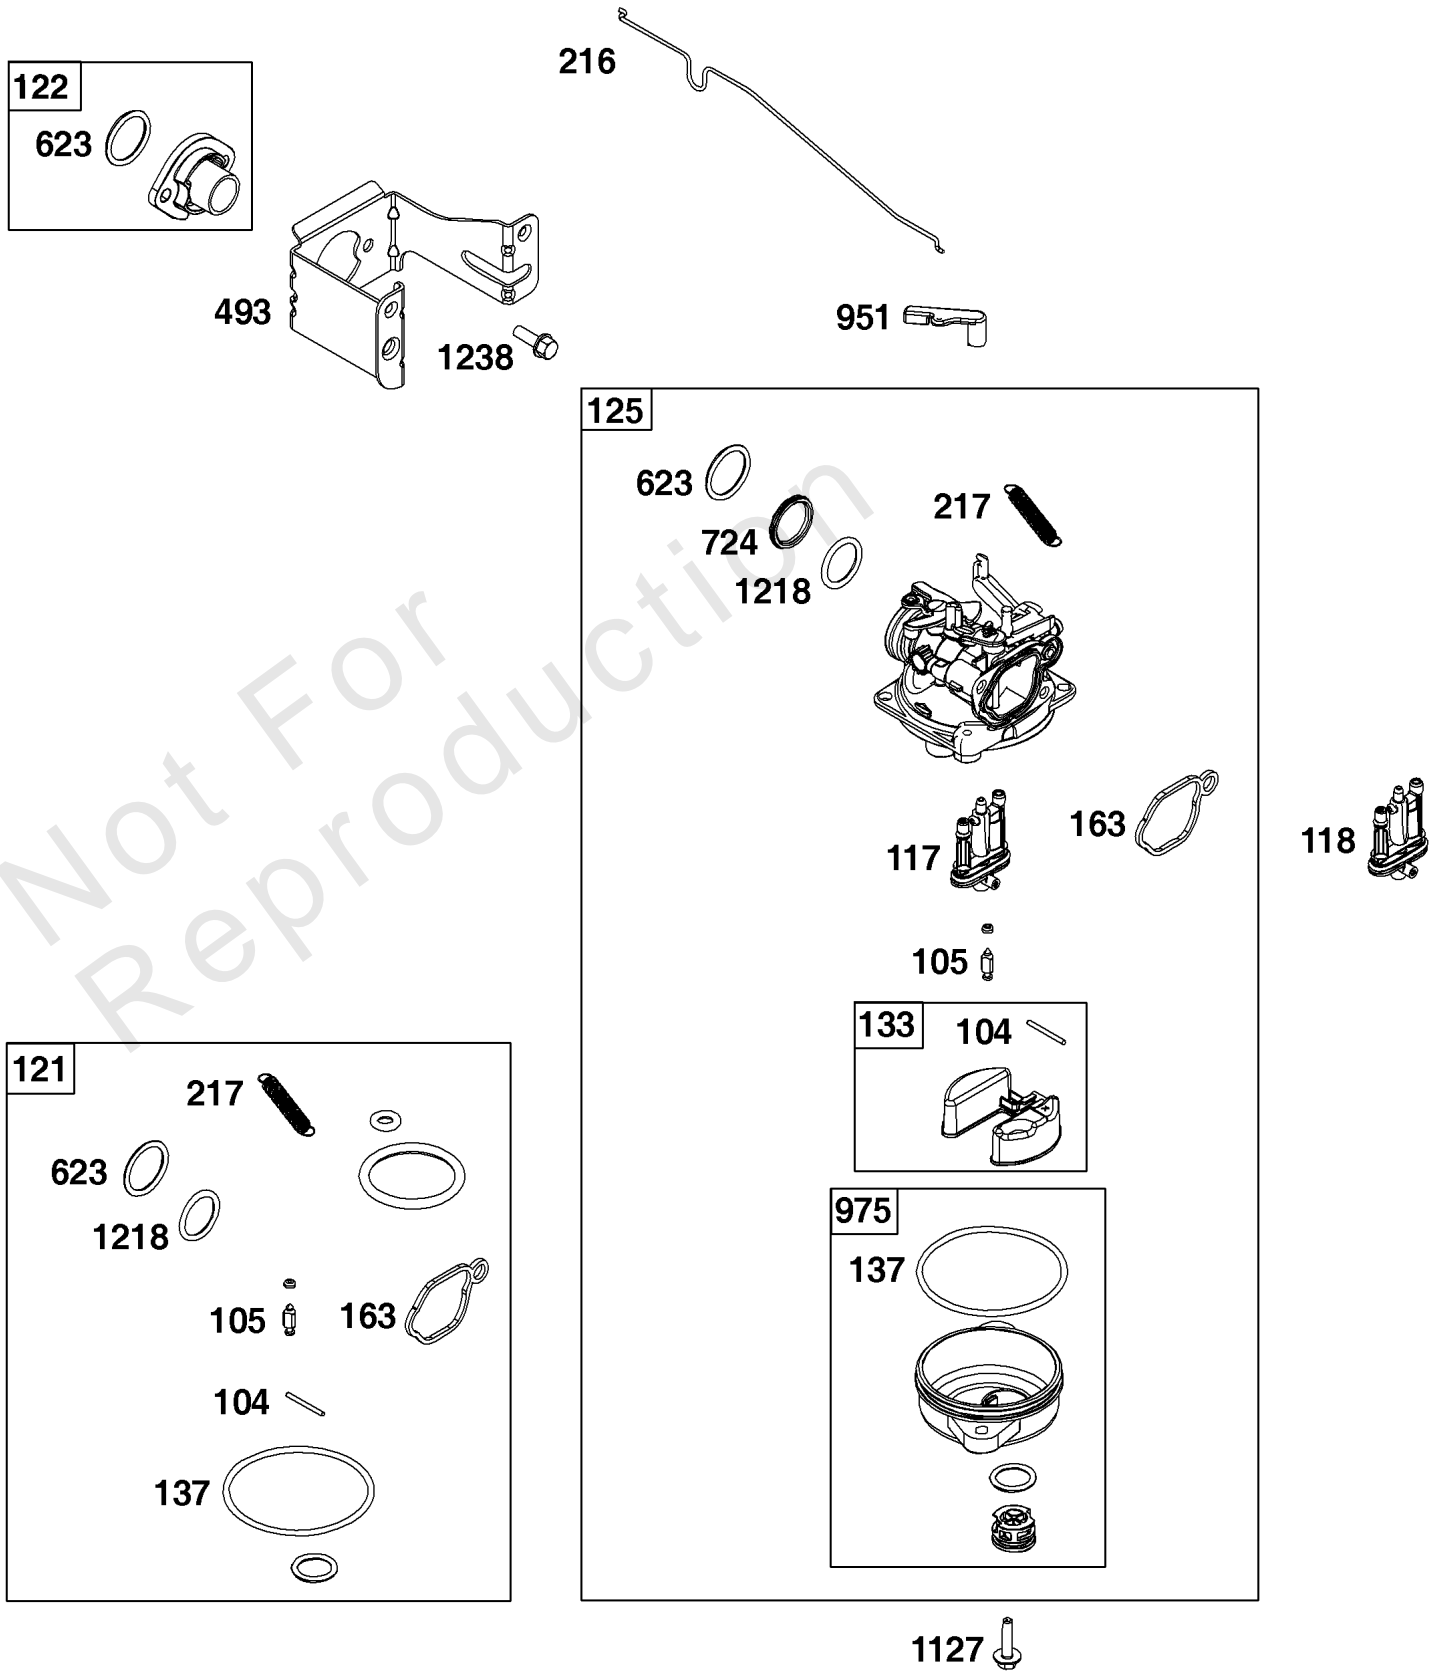

Not For
Reproduction

Air Cleaner Group

REF NO	PART NO	QTY	DESCRIPTION
11	596501	1	TUBE, Breather
318	793480	2	SCREW -(Mounting Bracket)
445	593260	1	FILTER, A/C Cartridge
875E	594574	1	BASE, Air Cleaner
968C	594575	1	COVER, Air Cleaner
971	590552	2	SCREW -(Air Cleaner Base to Carburetor/Throttle Body)

Not For Reproduction

Carburetor Group

REF NO	PART NO	QTY	DESCRIPTION
104	590558	1	PIN, Float Hinge
105	594581	1	VALVE, Float Needle
117	84001923	1	JET, Main -(Standard)
118	84002024	1	JET, Main -(High Altitude)
121	594636	1	KIT, Carburetor Overhaul -(Service Kits may include extra parts not specific to this engine.)
122	590549	1	SPACER, Carburetor
125	84001033	1	CARBURETOR
133	591120	1	FLOAT, Carburetor
137	594633	1	GASKET, Float Bowl
163	799580	1	GASKET, Air Cleaner -(Air Cleaner)
216	-----	1	LINK, Choke -(Part information located in Controls Group.)
217	590740	1	SPRING, Choke Return
493	593330	1	BRACKET, Mounting
623	799581	1	SEAL, O-Ring -(Carburetor Spacer)
724	697478	1	RETAINER, Seal
951	591104	1	LEVER, Choke
975	594632	1	BOWL, Float
1127	590554	2	SCREW -(Float Bowl to Carburetor Body)
1218	270344S	1	SEAL, O-Ring -(Carburetor)
1238	590562	2	SCREW -(Carburetor Spacer)