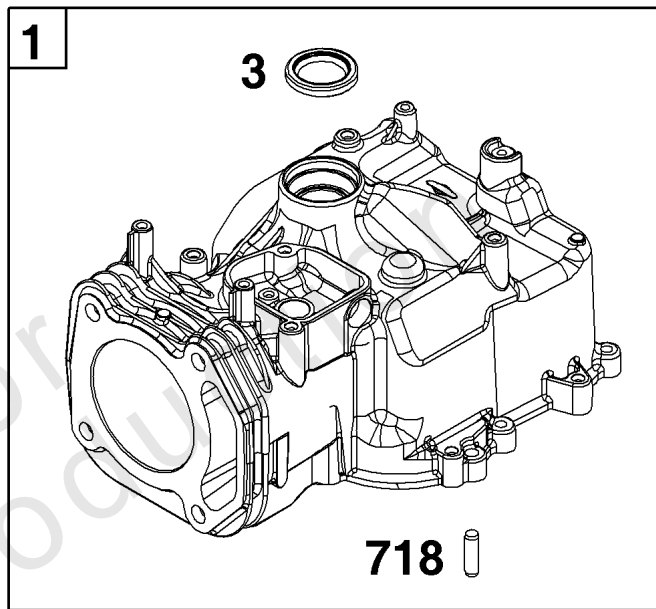

615

404

1264

1263

616

850

358

842

524

623

163

3

868

7

12

1022

20

Cylinder Group

REF NO	PART NO	QTY	DESCRIPTION
1	594100	1	CYLINDER ASSEMBLY
3	299819S	1	SEAL, Oil -(Magneto Side)
7	-----	1	GASKET, Cylinder Head -(Part information located in Cylinder Head Group.)
12	-----	1	GASKET, Crankcase -(Part information located in Crankcase Cover/Sump and Lubrication Group.)
20	-----	1	SEAL, Oil -(Part information located in Crankcase Cover/Sump and Lubrication Group.)
163	-----	1	GASKET, Air Cleaner -(Part information located in Carburetor Group.)
358	-----	1	GASKET SET, Engine -(Part information located in Crankcase Cover/Sump and Lubrication Group.)
404	690272	1	WASHER -(Governor Crank)
524	-----	1	SEAL, O-Ring -(Part information located in Crankcase Cover/Sump and Lubrication Group.)
615	690340	1	RETAINER, Governor Shaft
616	590516	1	CRANK, Governor
623	-----	1	SEAL, O-Ring -(Part information located in Carburetor Group.)
718	-----	2	PIN, Locating -(Part information located in Crankcase Cover/Sump and Lubrication Group.)
842	-----	1	SEAL, O-Ring -(Part information located in Crankcase Cover/Sump and Lubrication Group.)
850	-----	1	SEALANT, Liquid -(Part information located in Cylinder Head Group.)
868	-----	1	SEAL, Valve -(Part information located in Cylinder Head Group.)
1022	-----	1	GASKET, Rocker Cover -(Part information located in Cylinder Head Group.)
1263	697124	1	REED, Breather
1264	793453	1	SCREW -(Breather Reed)