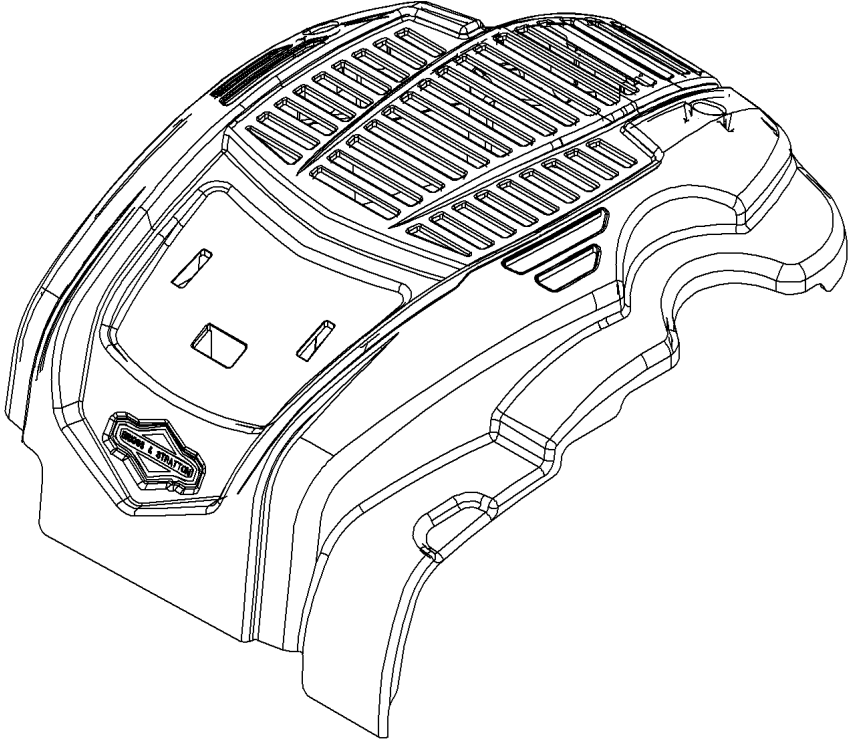

857F

969

921

1036

1319

1319A