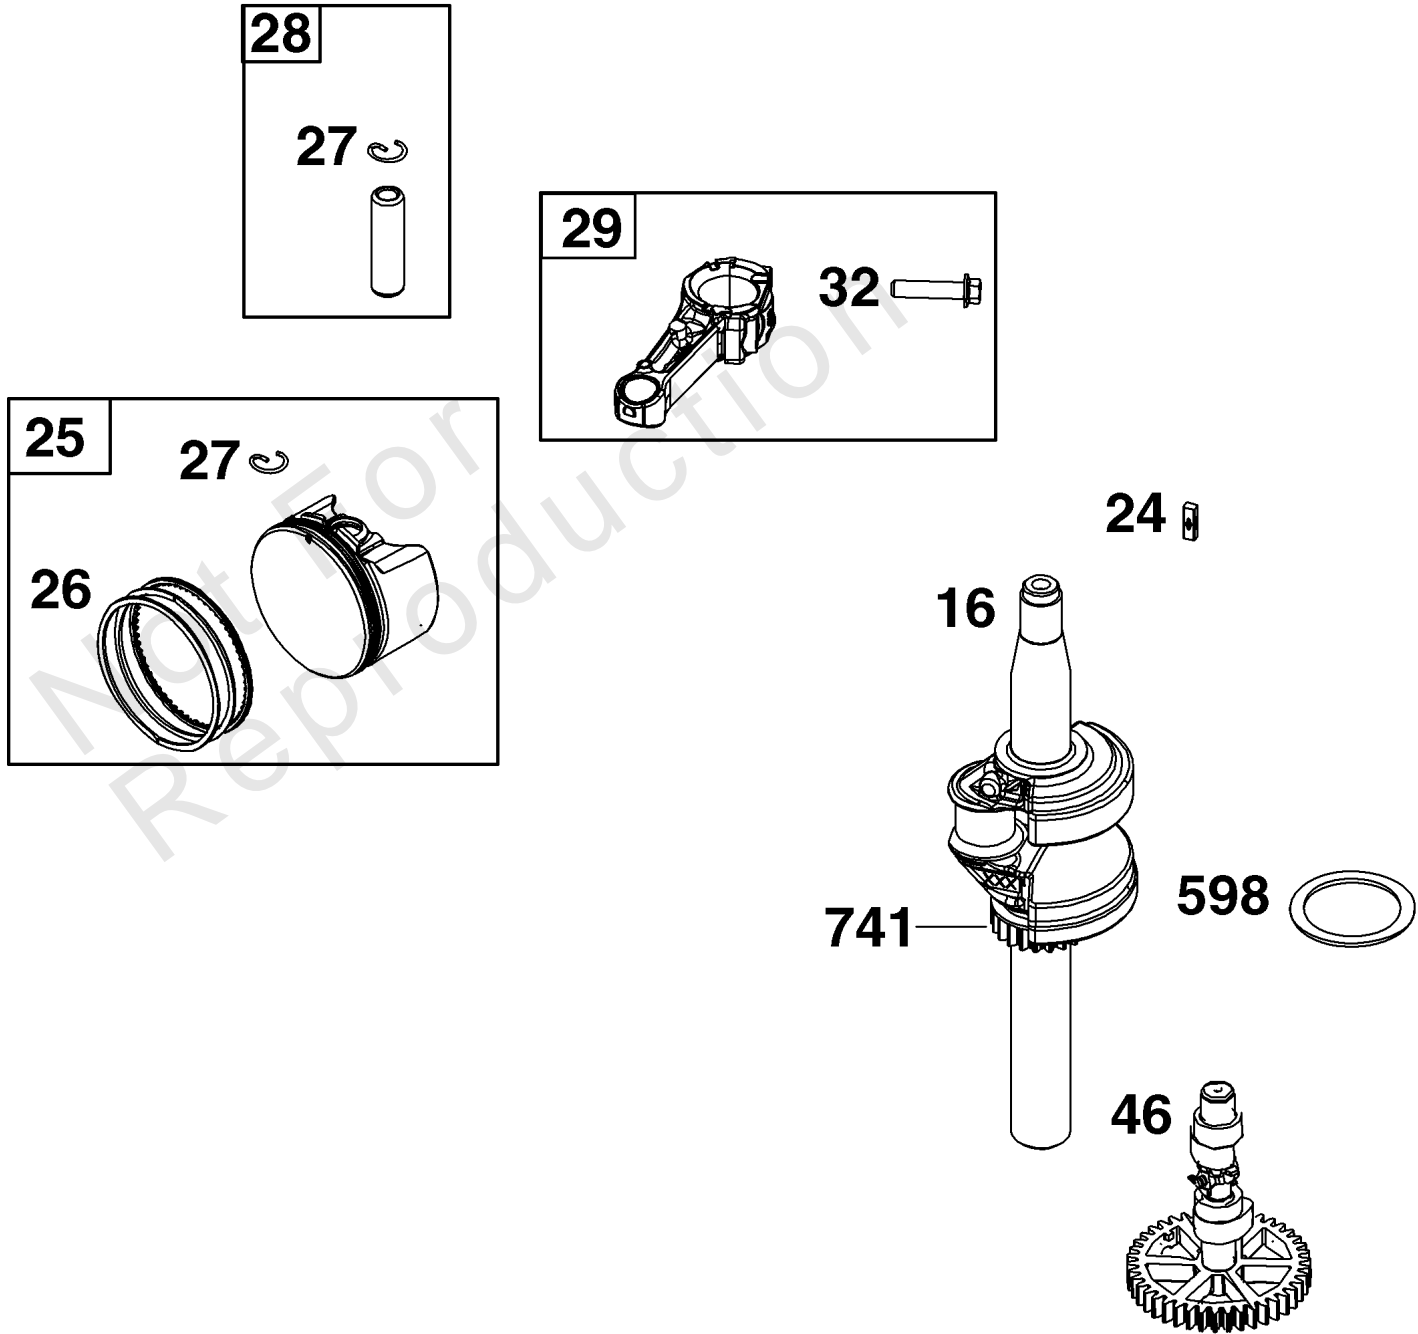

Not For Reproduction

Carburetor Group

REF NO	PART NO	QTY	DESCRIPTION
104	590558	1	PIN, Float Hinge
105	594581	1	VALVE, Float Needle
117	84001923	1	JET, Main -(Standard)
118	84002024	1	JET, Main -(High Altitude)
121	594636	1	KIT, Carburetor Overhaul -(Service Kits may include extra parts not specific to this engine.)
122	590549	1	SPACER, Carburetor
125	84001033	1	CARBURETOR
133	591120	1	FLOAT, Carburetor
137	594633	1	GASKET, Float Bowl
163	799580	1	GASKET, Air Cleaner -(Air Cleaner)
216	-----	1	LINK, Choke -(Part information located in Controls Group.)
217	590740	1	SPRING, Choke Return
493	593330	1	BRACKET, Mounting
623	799581	1	SEAL, O-Ring -(Carburetor Spacer)
724	697478	1	RETAINER, Seal
951	591104	1	LEVER, Choke
975	594632	1	BOWL, Float
1127	590554	2	SCREW -(Float Bowl to Carburetor Body)
1218	270344S	1	SEAL, O-Ring -(Carburetor)
1238	590562	2	SCREW -(Carburetor Spacer)

Controls Group

REF NO	PART NO	QTY	DESCRIPTION
188	793480	1	SCREW -(Control Bracket)
202	590517	1	LINK, Mechanical Governor
209	596464	1	SPRING-GOVERNOR
216	590547	1	LINK, Choke
222	596754	1	BRACKET, Control
227	590520	1	LEVER, Governor Control
268	691025	1	CASING, WIRE
269	691026	1	WIRE, Control
270	691027	1	NUT -(Control Wire Casing)
271	691028	1	LEVER, Control
505	793515	1	NUT -(Governor Control Lever)
562	793514	1	BOLT -(Governor Lever)
621	692310	1	SWITCH, Stop
745	691146	1	SCREW -(Brake)
745A	690859	1	SCREW, MACHINE HEX -(Brake)
922	692135	1	SPRING, Brake
923	691487	1	BRAKE ASSY

Crankshaft Group

REF NO	PART NO	QTY	DESCRIPTION
16	595024	1	CRANKSHAFT
24	222698S	1	KEY-FLYWHEEL
25	594099	1	PISTON ASSEMBLY
26	594098	1	SET, Ring
27	691588	1	LOCK-PISTON PIN
28	298909	1	PIN-PISTON/STD
29	594089	1	ROD, Connecting
32	691664	2	SCREW -(Connecting Rod)
46	594090	1	CAMSHAFT
598	592587	1	SHIM, End Play -(Crankshaft or Camshaft Bearing)
741	594105	1	GEAR, Timing