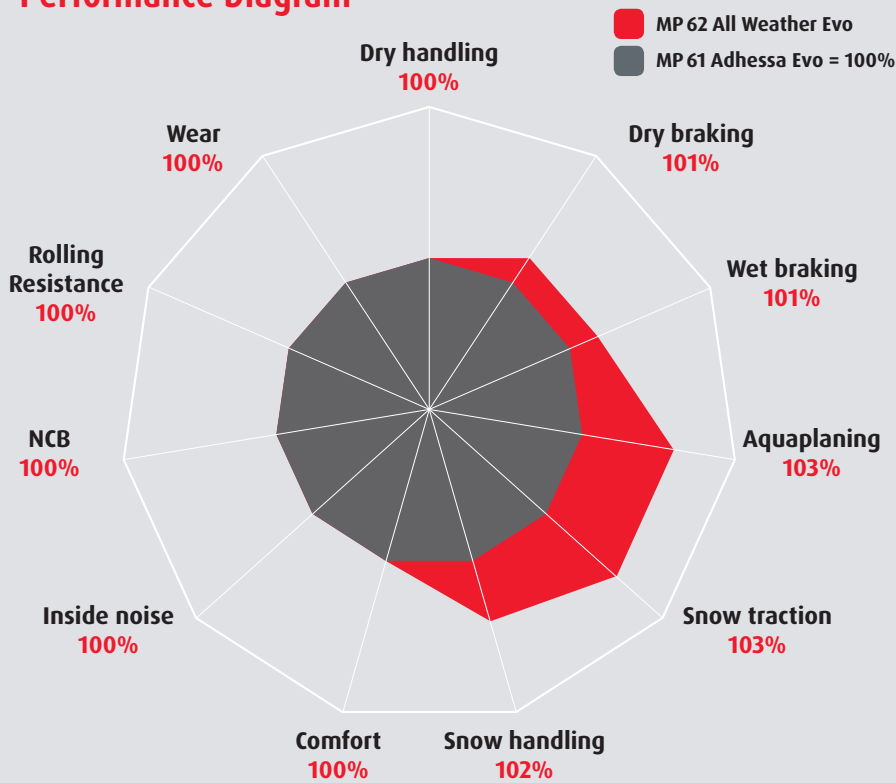

MP 62 All Weather Evo

FOR COMPACT-CLASS AND MIDDLE-CLASS VEHICLES

Technical Highlights

Enhanced driving stability in any weather

The optimised pattern design with stable shoulder blocks increases the pattern stiffness and ensures better steering response on dry roads. This enables controlled handling and driving stability in bends.

Improved braking and traction performance

The winter sipe concept in the centre of the pattern creates additional gripping edges. They shorten braking distances and improve traction performance on snow-covered roads.

Reduced risk of aquaplaning

The directional pattern with lateral shoulder grooves and the wide longitudinal groove provide efficient water and slush displacement, which means the tyre offers very good aquaplaning resistance.

Performance Diagram

Size Range

Size	LI	SI	XL	FR	EU tyre label					
					⊖¹	⊖²	dB	⚡	⚡	⚡
155/80 R 13	79	T			E	C	71	B	X	
155/70 R 13	75	T			E	C	71	B	X	
165/70 R 13	79	T			E	C	71	B	X	
165/70 R 14	81	T			E	C	71	B	X	
175/70 R 14	84	T			D	C	71	B	X	
155/65 R 14	75	T			E	C	71	B	X	
165/65 R 14	79	T			E	C	71	B	X	
175/65 R 14	82	T			D	C	71	B	X	
185/65 R 14	86	T			D	C	71	B	X	
185/60 R 14	82	T			E	C	71	B	X	
185/65 R 15	88	T			D	C	71	B	X	
195/65 R 15	91	H			C	C	72	B	X	
185/60 R 15	88	T	XL		D	C	71	B	X	
185/60 R 15	88	H	XL		D	C	71	B	X	
195/60 R 15	88	H			D	C	72	B	X	
185/55 R 15	82	H			D	C	71	B	X	
195/55 R 15	89	V	XL		D	C	72	B	X	
195/50 R 15	82	H			D	C	72	B	X	
215/65 R 16	98	H		FR	D	C	72	B	X	
205/60 R 16	96	H	XL		D	C	72	B	X	
215/60 R 16	99	V	XL		D	C	72	B	X	
195/55 R 16	87	H			E	C	72	B	X	
205/55 R 16	91	H			C	C	72	B	X	
205/55 R 16	94	V	XL		C	C	72	B	X	
215/55 R 16	97	V	XL		D	C	72	B	X	
225/55 R 17	101	W	XL	FR	D	C	72	B	X	
235/55 R 17	103	V	XL	FR	C	C	72	B	X	
205/50 R 17	93	W	XL	FR	D	C	72	B	X	
225/50 R 17	98	V	XL	FR	C	C	72	B	X	
225/45 R 17	94	V	XL	FR	D	C	72	B	X	

EU tyre label categories: ⊖¹ = Fuel Efficiency, ⊖² = Wet Grip, dB = Value in decibels, ⚡ = Noise, ⚡ = Snow Grip, ⚡ = Ice Grip
XL = EXTRA LOAD - tyre with increased loadability | FR = Rim protection | LI = Load index | SI = Speed index