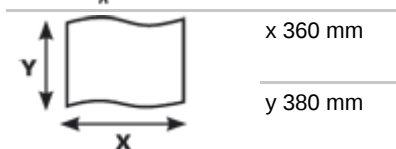

Katrin Classic Industrial Towel XXL3 Blue

464262

- Quality hand drying roll
- Good strength for effective drying
- 3-Ply, blue
- Certified under the Nordic Swan Eco Label
- Certified under the EU Flower Eco Label

Product / Consumer pack

x 390 mm

y 380 mm

z 390 mm

x 360 mm

y 380 mm

Blue

3