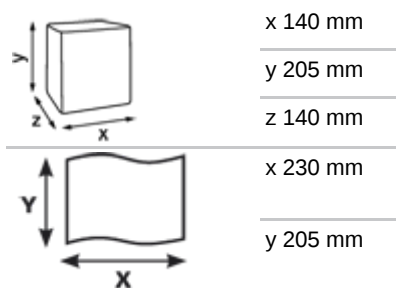

Katrin Plus Hand Towel Roll S2

2634

- An extra soft, strong hand drying roll of the highest quality for effective drying
- 2-Ply, white
- Suitable for low to medium usage in more exclusive public environments
- Dermatologically tested and approved

 ISO9001 ISO14001

Product / Consumer pack

x 140 mm

y 205 mm

z 140 mm

x 230 mm

y 205 mm

White

2

Ø 140

y 205 mm

x 60 mm

Ø 61 mm

0.47 kg

2 x 18 g/m²

261