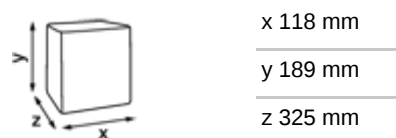

Katrin Classic Toilet 400

104834

- Quality conventional toilet rolls
- 2-Ply, white, 400 sheets
- Soft, absorbent paper for maximum comfort
- Suitable for all public environments
- All Katrin toilet papers are made from high quality fibers and have been proven, via dissolving tests, to break down within 90 seconds
- Certified under the Nordic Swan Eco Label
- Certified under the EU Flower Eco Label

Product / Consumer pack

x 118 mm

y 189 mm

z 325 mm

x 120 mm

y 94.5 mm

White

2

Ø 118

y 94.5 mm

x 48 m

Ø 43 mm

0.94 kg

2 x 16.5 g/m²

400

6