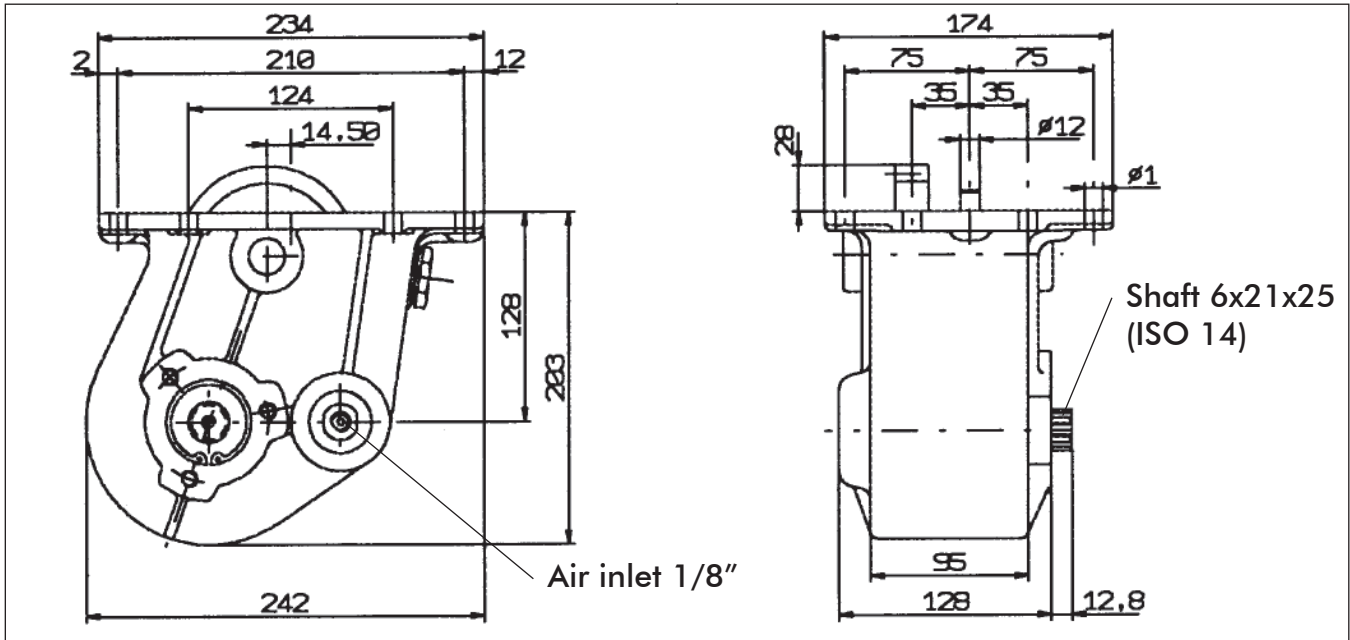

HYVA PTO'S

PNEUMATICALLY OPERATED POWER TAKE-OFF

Hyva

Partno. PTO only:

021211000

Type Gearbox:

SCANIA

Page 1 / 1

Specifications

Type Gearbox	GRS 890 - 900 - 920	
PTO ratio@1000 eng. rpm	Norm. 1208 rpm	High. 1483 rpm
Max torque	260 Nm	
Mounting side	Right	
Output	Rear	
Rotation	Cw	

Mounting kit

Part no.	021461000
----------	-----------