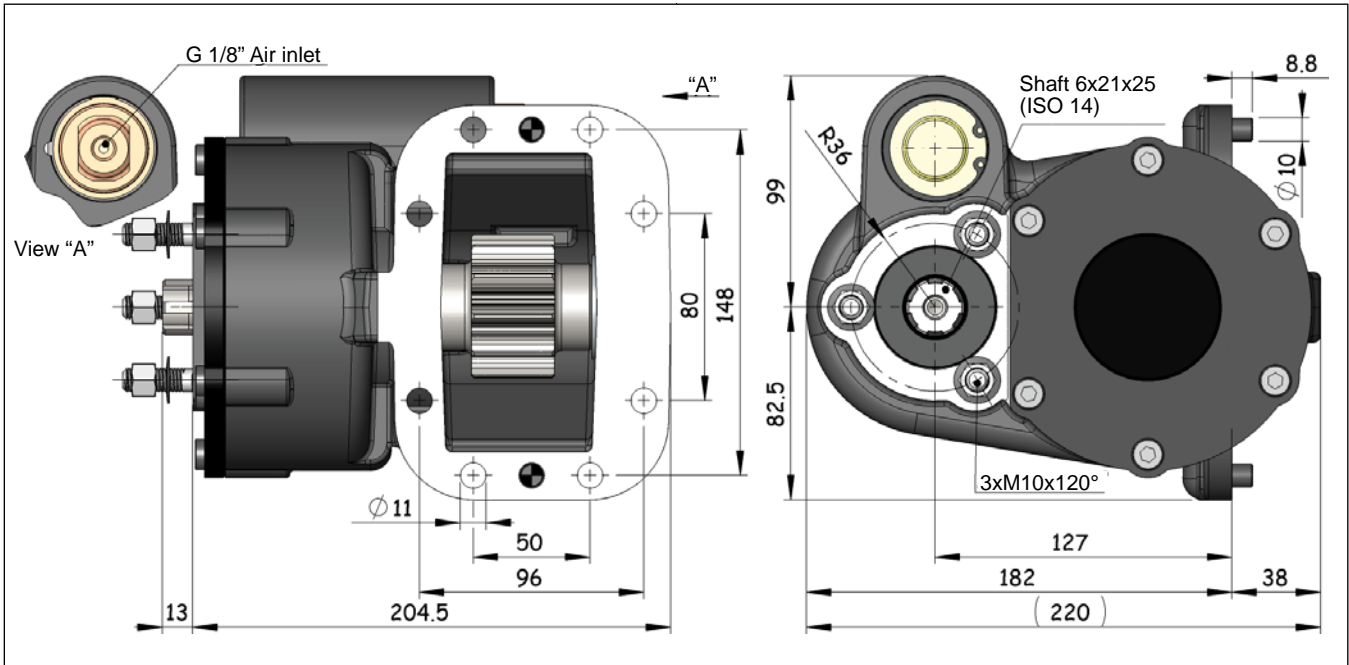

HYVA PTO'S

PNEUMATICALLY OPERATED POWER TAKE-OFF

Hyva

Partno. PTO only:

021212100

Type Gearbox:

TATA

Page 1 / 1

Specifications

Type Gearbox	G-GBS 600 G-GBS 6/6,58
PTO ratio@1000 eng. rpm	880 rpm
Max torque	200 Nm
Mounting side	Left
Output	Rear
Rotation	Acw

Mounting kit

Part no.	021465008
----------	-----------