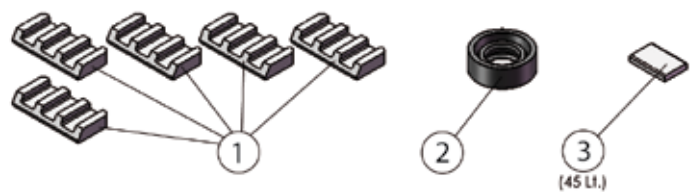

A 60 Lt

POS.	DESCR.	COD. • REF.	QTÀ • QTY
1	PALETTA PICCOLA • VANE	71000522	5
2	ANELLO DI TENUTA • ROTARY SEAL 10 X 19 X 7 HNBR	12010031000	1
3	CHIAVETTA IN PLASTICA • PLASTIC DRIVE KEY	71000517	1
4	OR • O-RING 23,5 X 2	11010233800	1
5	OR • O-RING 132	11010200400	1
6	OR • O-RING 2212	18001014	1
7	OR • O-RING 3118	18001008	1

B