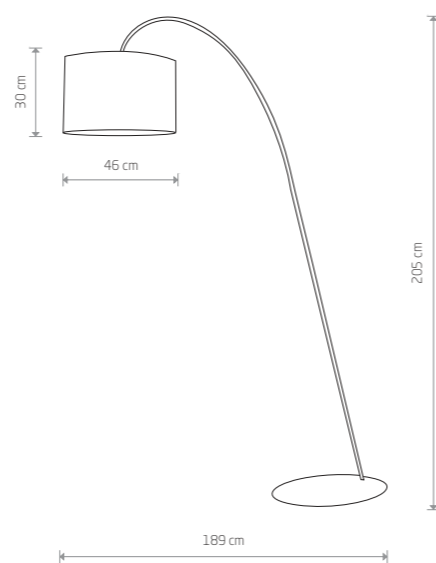

ALICE

fabric, painted steel

9084

1xE27, max 60W

ALICE

fabric, painted steel

9091

1xE27, max 60W

ALICE L

fabric, painted steel

4961

1xE27, max 60W

ALICE M

fabric, painted steel

4962

2xE27, max 60W

ALICE L

painted steel, fabric

4963

1xE27, max 60W

ALICE XS

fabric, painted steel

5663

1xE27, max 60W

ALICE M

fabric, painted steel

3458

1xE27, max 60W