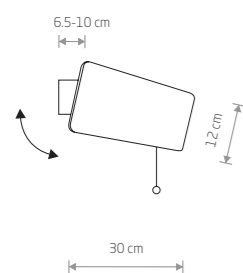

OSLO LED 7522

**OSLO 30**  
wood, painted steel

9700  
1xE14, max 40W

**OSLO LED 60**  
wood, painted steel

7521 7517  
1xLED TUBE T8, max 11W, included

**OSLO LED 90**  
wood, painted steel

7518  
1xLED TUBE T8, max 16W, included