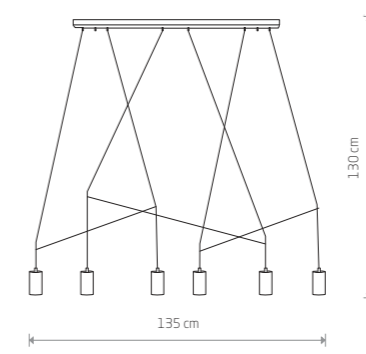

IMBRIA
painted steel, braided cable

- 9674 9675
- 6xGU10, max 35W

solid brass, braided cable, painted steel

- 7955
- 6xGU10, max 10W only LED