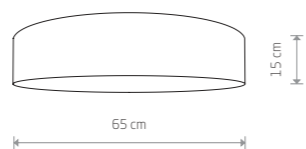

### NUAGE

glass, chrome plated steel

9272

2xE27, max 60W

**LAGUNA**  
velvet, plastic, painted steel

8954  
3xE27, max 25W only LED

**LAGUNA**  
velvet, plastic, painted steel

8957  
4xE27, max 25W only LED