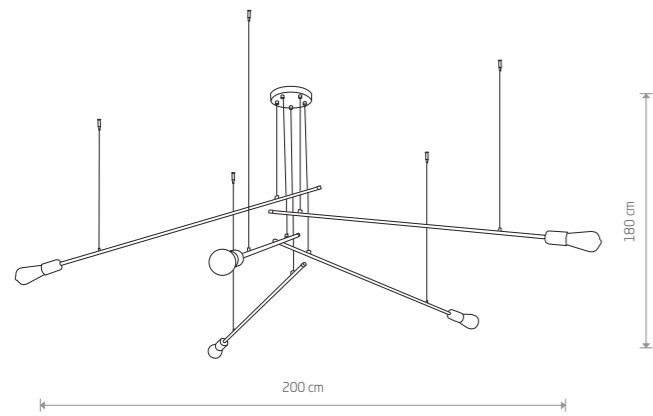

PILE
painted steel, steel

- 9127
- ● 5xE27, max 60W