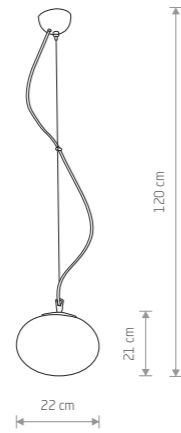

NUAGE S

glass, chrome plated steel

7024

1xE27, max 60W