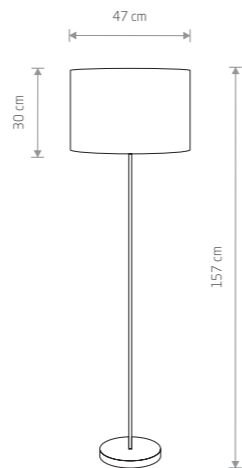

HOTEL
fabric, chrome plated steel

8981 9300

1xE27, max 60W