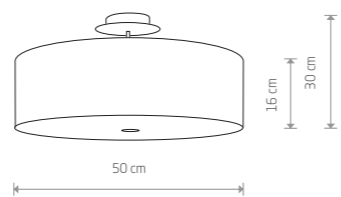

VIVIANE

fabric, glass, chrome

- 6391
- 6532
- 6390

3xE27, max 60W