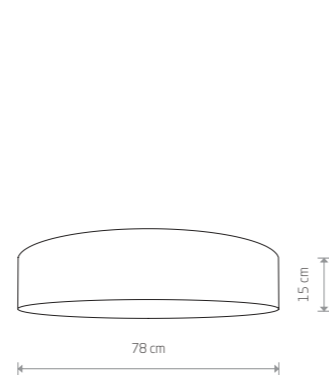

TURDA
fabric, plastic, painted steel

■ 8960

● 7xE27, max 25W only LED

■ GRAY T024

■ WHITE P004 RAL 9003