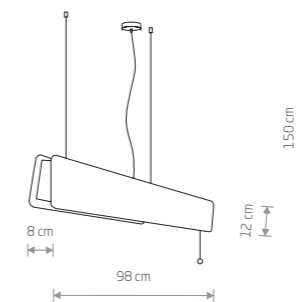

OSLO LED 7522

**OSLO 30**  
wood, painted steel

9700  
1xE14, max 40W

**OSLO LED 60**  
wood, painted steel

7521 7517  
1xLED TUBE T8, max 11W, included

**OSLO LED 90**  
wood, painted steel

7518  
1xLED TUBE T8, max 16W, included