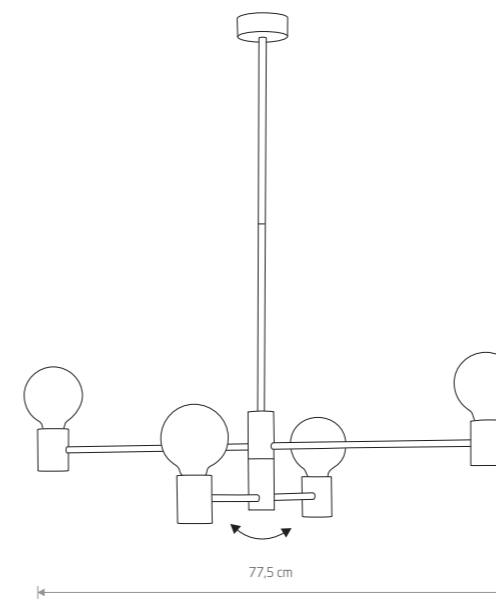

🔌 1xE27, max 60W

**RADIUS**  
painted steel

■ 7762

🔌 1xE27, max 60W

**RADIUS**  
painted steel

■ 7928

🔌 1xE27, max 60W

RADIUS 7932