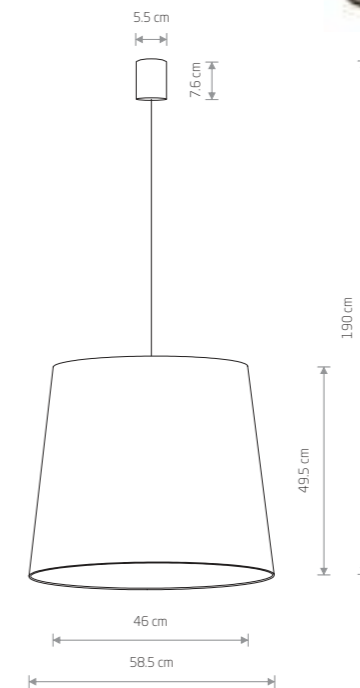

CONE L
velvet, painted steel

- 8437
- 8440
- 8438

1xE27, max 60W