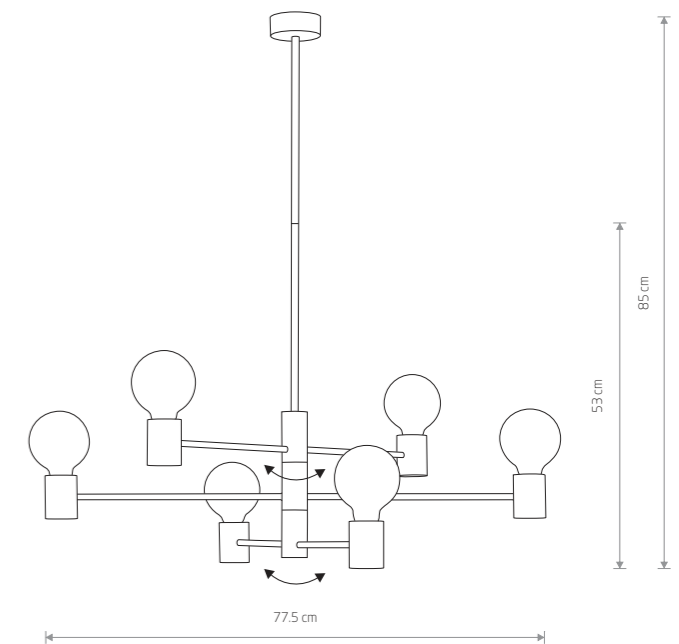

RADIUS
painted steel

■ 7932

🔌 6xE27, max 60W