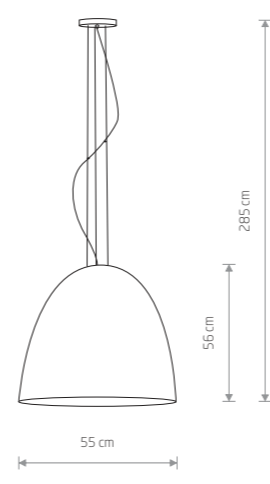

EGG L
composite, painted steel, steel
9024 9023
5xE27, max 40W