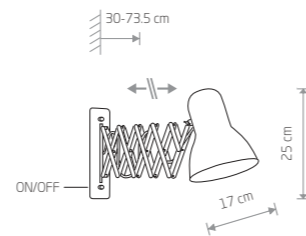

HARMONY
painted steel, chrome

6868 9890

1xE27, max 60W

WHITE P004 RAL 9003 BLACK P013 RAL 9005