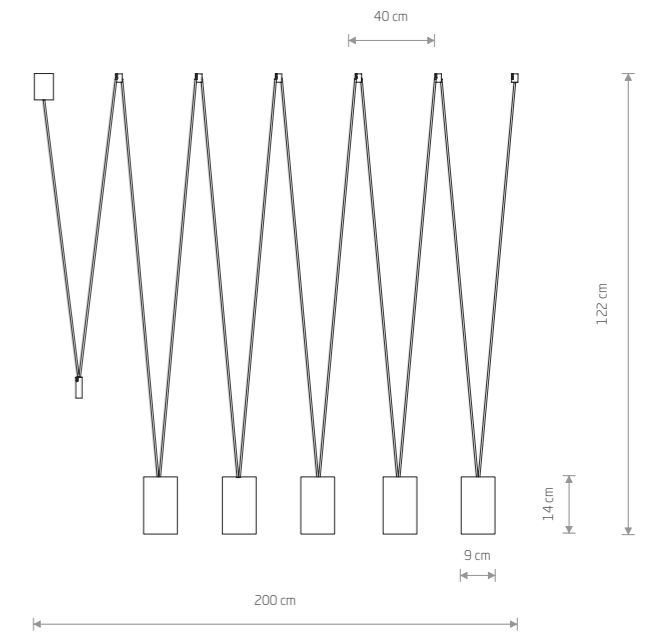

MORE TONE

painting steel, plastic ABS

- 7821
- 7817

5xGU10, max 10W only LED