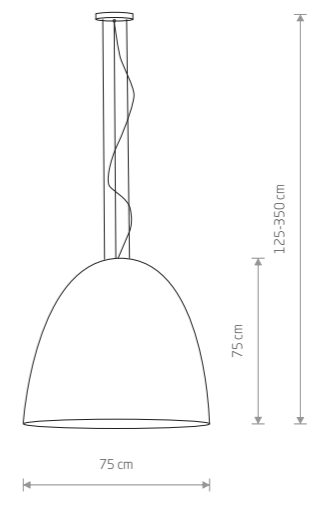

EGG XL
composite, painted steel, steel
9026 9025
7xE27, max 40W