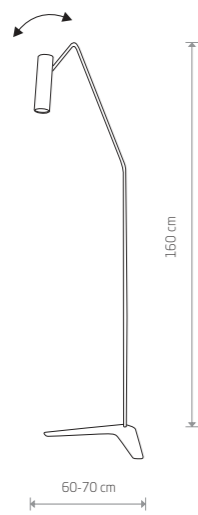

EYE SUPER
painted steel

6493 6500 6506

1xGU10, max 35W

EYE SUPER 6506