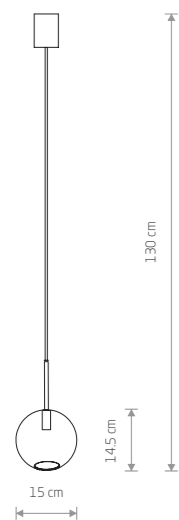

SPHERE S
glass, painted steel

7847

1xG9, max 10W