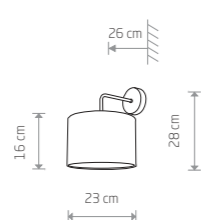

ALICE M  
fabric, painted steel

- 6815 5383
- 1xE27, max 60W

ALICE L  
fabric, painted steel

- 6816 5384
- 1xE27, max 60W

ALICE M  
fabric, painted steel

- 6817
- 2xE27, max 60W

ALICE  
fabric, painted steel