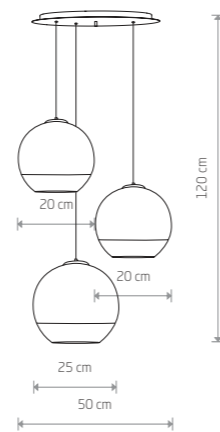

GLOBE PLUS
metallized glass, painted steel

- 7607
- 3xE27, max 60W

■ CHROME   ■ BLACK P013 RAL 9005