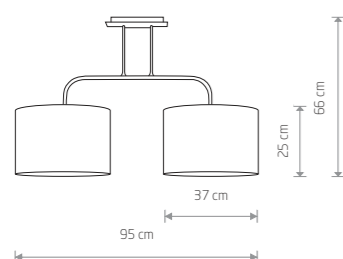

fabric, painted steel

9091

1xE27, max 60W

**ALICE L**

fabric, painted steel

4961

1xE27, max 60W

**ALICE M**