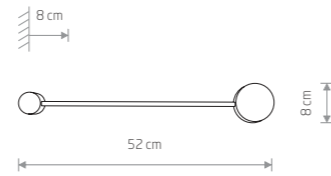

ORBIT

painting steel

7802 7805

1xGX53, max 8W