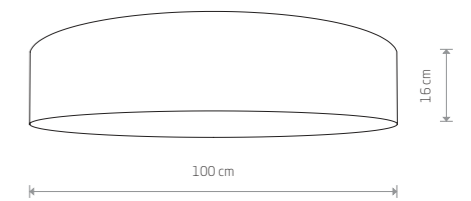

CROCO
velvet, plastic, painted steel

■ 8961

● 9xE27, max 25W only LED

■ WHITE P004 RAL 9003 ■ GRAY T030