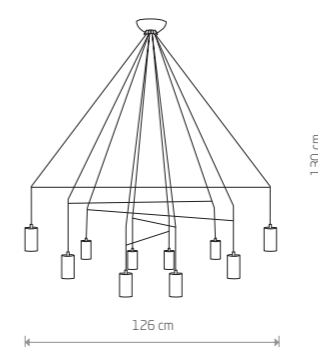

- 7955
- 6xGU10, max 10W only LED

**IMBRIA**  
painted steel, braided cable

- 9676 9677
- 6xGU10, max 35W

solid brass, braided cable, painted steel

- 7956
- 6xGU10, max 10W only LED

**IMBRIA**  
painted steel, braided cable