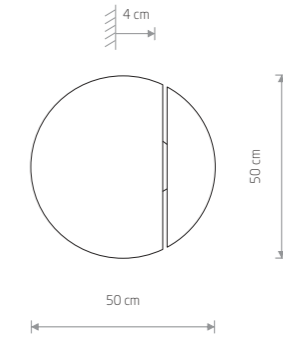

SUN LED
plywood, painted steel

7651