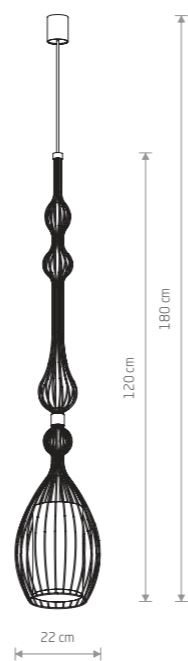

ABI L
painted steel, fabric

■ 8864 ■ 8865
● 1xE27, max 40W