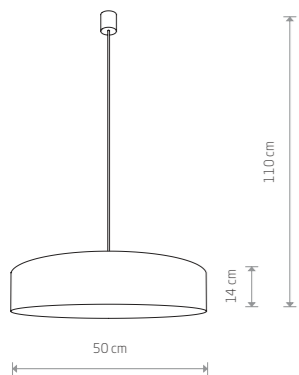

TURDA
fabric, plastic, painted steel

8945
3xE27, max 25W only LED

8952
3xE27, max 25W only LED