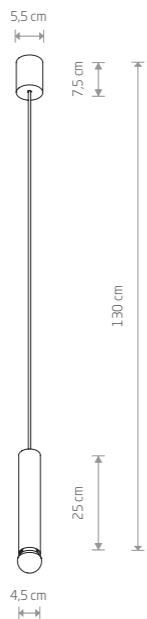

BATON

■ painted steel

■ 7852

● 1xE27, max 10W only LED

■ solid brass, painted steel

■ 7851

● 1xE27, max 10W only LED

BATON

■ painted steel

■ 7854

● 4xE27, max 10W only LED

■ solid brass, painted steel

■ 7853

● 4xE27, max 10W only LED