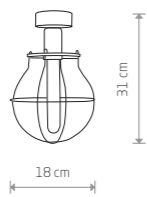

MANUFACTURE
painted steel, copper-clad steel

- 9741
- 1xE27, max 60W