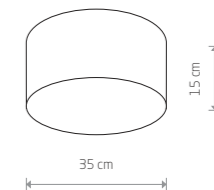

CAMERON
fabric, plastic, painted steel

9687
2xE27, max 25W only LED