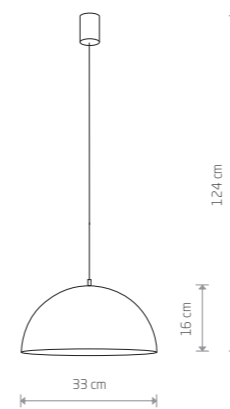

WORKS
painted steel

6612 6613 6510

1xE27, max 60W

HEMISPHERE HIT S 6777

HEMISPHERE HIT S
painted steel

6777

1xE27, max 60W