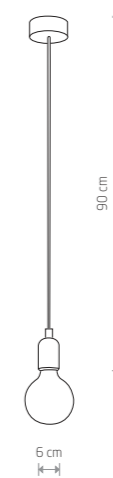

TULUM 9691

**TULUM**  
concrete, painted steel

9691  
1xE27, max 60W

SILICONE 6404

**SILICONE**  
silicone, painted steel

6404 6403  
1xE27, max 60W

SILICONE 6403

GEOMETRIC 9695