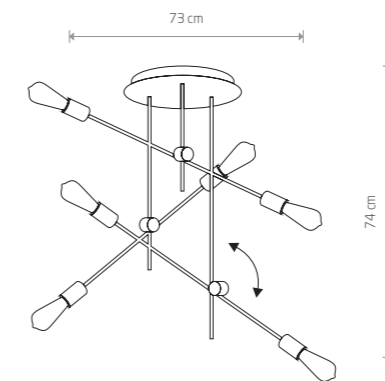

9294

1xE27, max 60W

**AXIS**  
painted steel

9296

6xE27, max 60W

**AXIS**  
painted steel

9297

6xE27, max 60W