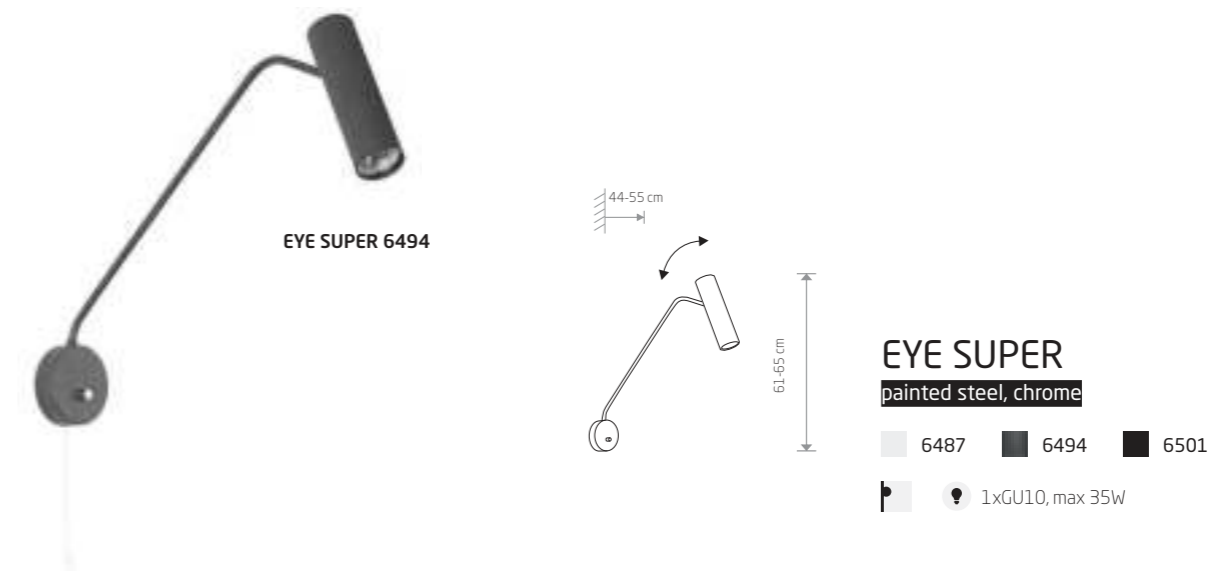

EYE SUPER 6501

EYE SUPER A 6495

**EYE SUPER A**

painted steel

6488 6495 6502

1xGU10, max 35W

EYE SUPER B 6490

**EYE SUPER B**

painted steel

6490 6496 6503

1xGU10, max 35W

EYE SUPER 6494

**EYE SUPER**

painted steel, chrome

6487 6494 6501

1xGU10, max 35W