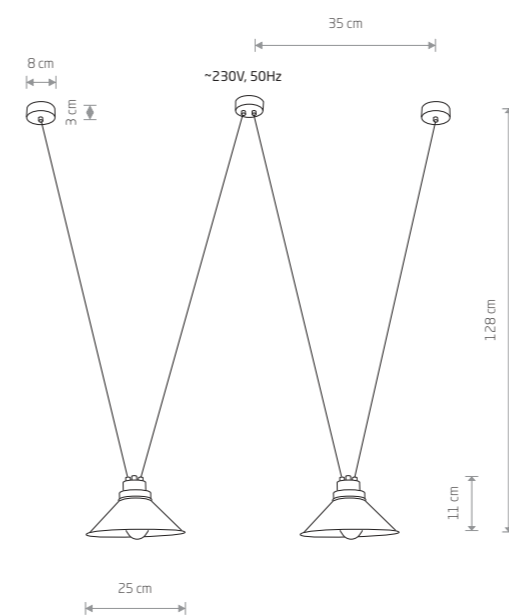

PERM
painted steel

9148

1xE27, max 60W

PERM
painted steel

9147

2xE27, max 60W

PERM
painted steel

9146

3xE27, max 60W

BLACK P013 RAL 9005

COPPER P016