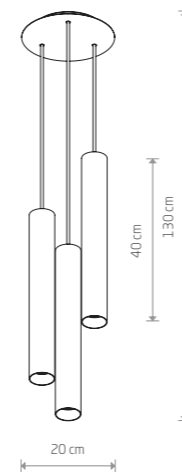

- 8353 8354
- 2xG9, max 10W only LED
- solid brass, painted steel, flexible stem
- 9055
- 2xG9, max 10W only LED

EYE M 5397

EYE L 6841

EYE L 8800

**EYE M**  
painted steel

- 5397 5400
- 5398 6840
- 1xGU10, max 10W only LED
- solid brass, painted steel**
- 8914
- 1xGU10, max 10W only LED

**EYE L**  
painted steel

- 5455 5456
- 6841
- 1xGU10, max 10W only LED
- solid brass, painted steel**
- 8800
- 1xGU10, max 10W only LED

EYE 7863

**EYE**  
painted steel

- 6481 7862
- 3xGU10, max 10W only LED
- solid brass, painted steel**
- 7863
- 3xGU10, max 10W only LED

EYE L 8917

EYE L 8915

EYE L 8916

**EYE L**  
painted steel

8916 8917

3xGU10, max 10W only LED

**solid brass, painted steel**

8915