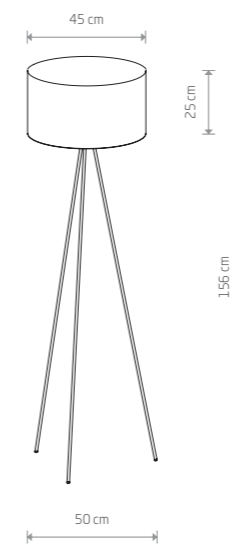

8338 8336 8342

**PETIT C**

fabric, painted steel

8226 8335 8341

**CADILAC**

fabric, painted steel, plastic

- 7988
- 7990
- 8190

3xE27, max 25W only LED