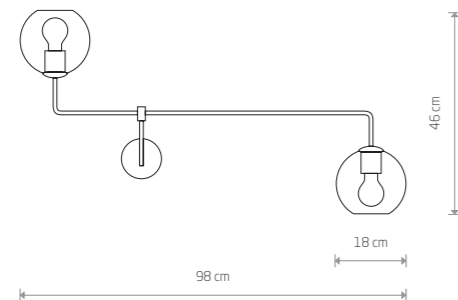

MONACO

glass, braided cable, painted steel

■ 9363

● 2xE27, max 60W

MONACO

glass, braided cable, painted steel

■ 9364

● 1xE27, max 60W

MONACO

glass, painted steel

■ 9362

● 2xE27, max 60W

CRANE

glass, painted steel, solid brass

■ 9374

● 1xE27, max 60W

MONACO

painted steel, glass

■ 8794

● 1xE27, max 60W

MONACO

glass, painted steel

■ 9308

● 1xE27, max 60W