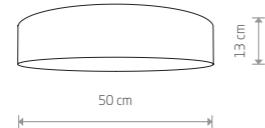

TURDA
fabric, plastic, painted steel

8952
3xE27, max 25W only LED