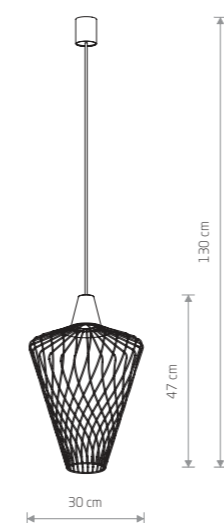

WAVE L

painted steel

■ 8856

● 1xE27, max 60W

■ brass-plated steel, painted steel

■ 8857

● 1xE27, max 60W