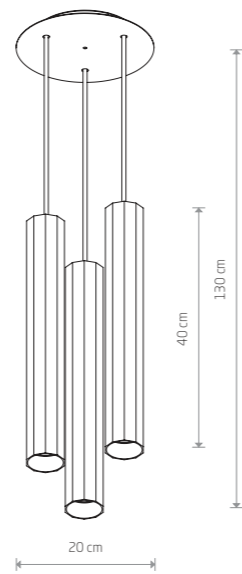

■ 7854

● 4xE27, max 10W only LED

■ solid brass, painted steel

■ 7853

● 4xE27, max 10W only LED

POLY 8885

POLY 8884

**POLY**  
painted aluminum, painted steel