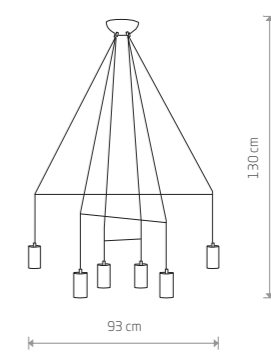

IMBRIA
painted steel, braided cable

- 9676 9677
- 6xGU10, max 35W

solid brass, braided cable, painted steel

- 7956
- 6xGU10, max 10W only LED