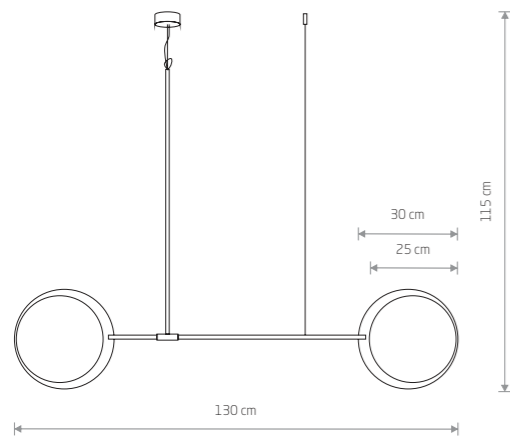

### WHEEL LUX

plywood, plywood, steel

7646

2xGX53, max 8W

MINIMAL 9375

**MINIMAL**  
wood, painted steel, solid brass

- 9375
- 2xE27, max 40W

**MINIMAL**  
wood, painted steel