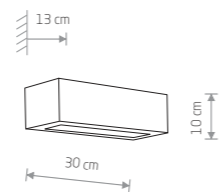

GIPSY S

gypsum, glass

2206

1xE27, max 60W