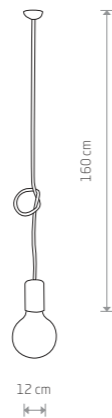

CABLE
braided cable, painted steel, brass-plated steel

9747
1xE27, max 60W