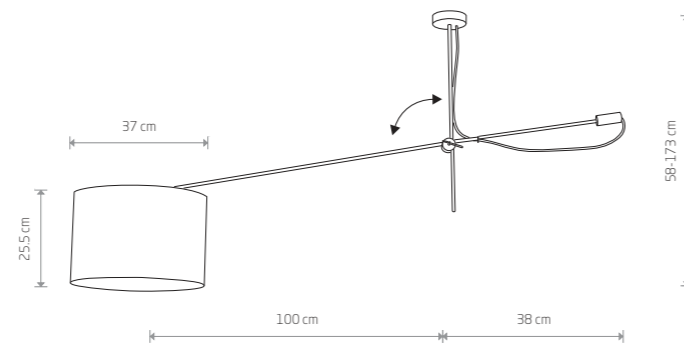

VIPER

fabric, painted steel

6640 6641

1xE27, max 60W

VIPER 6513

VIPER

fabric, painted steel, chrome

6512 6513

1xE14, max 40W