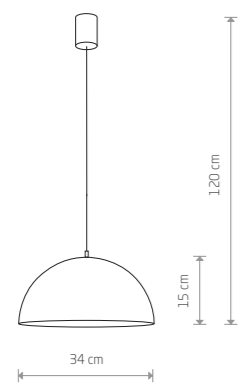

1xE27, max 60W

**GARRET S**  
painted steel

6443

1xE27, max 60W

CHOCOLATE P019

COPPER P020

HEMISPHERE RUST L 6368

HEMISPHERE RUST S  
painted steel