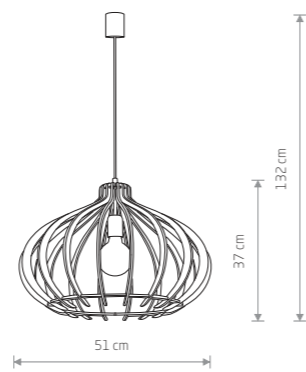

IKA D

plywood, painted steel

4174

1xE27, max 60W