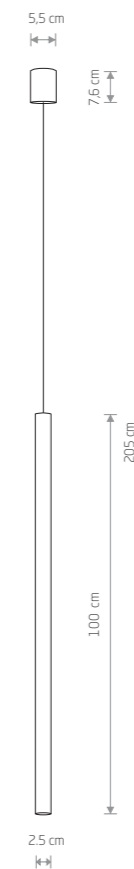

### LASER 750

painting steel

8432 8433

1xG9, max 10W only LED

solid brass, painting steel

8431

1xG9, max 10W only LED