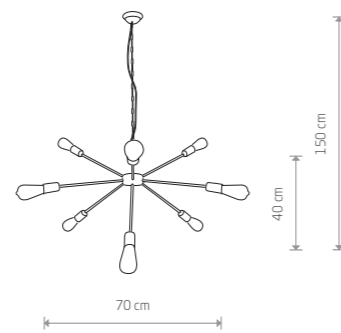

ROD
painted steel

9130 9734

9x E27, max 60W