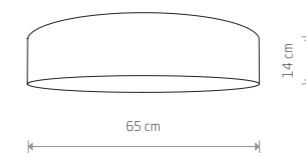

8802  
7xE27, max 25W only LED

CROCO 8948

CROCO 8956

CROCO 8961

**CROCO**  
velvet, plastic, painted steel

■ 8948

● 3xE27, max 25W only LED

**CROCO**  
velvet, plastic, painted steel