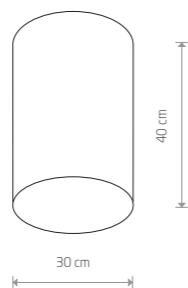

CAMERON 9606

CAMERON 9685

CAMERON 9682

CAMERON 9683

**CAMERON**  
fabric, plastic, painted steel

9605  
2xE27, max 25W only LED

**CAMERON**  
fabric, plastic, painted steel

9685  
1xE27, max 25W only LED