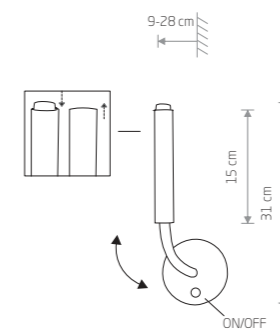

**LASER**  
painted steel

- 8048 8047
- 2xG9, max 10W only Led
- solid brass, painted steel
- 8308
- 2xG9, max 10W only LED

STALACTITE 9054

STALACTITE 8352

STALACTITE 9055

**STALACTITE**  
painted steel

- 8355 8356
- 13xG9, max 10W only LED
- solid brass, painted steel
- 9054
- 13xG9, max 10W only LED