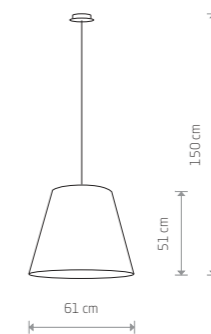

MOSS
fabric, painted steel

9737
3xE27, max 60W