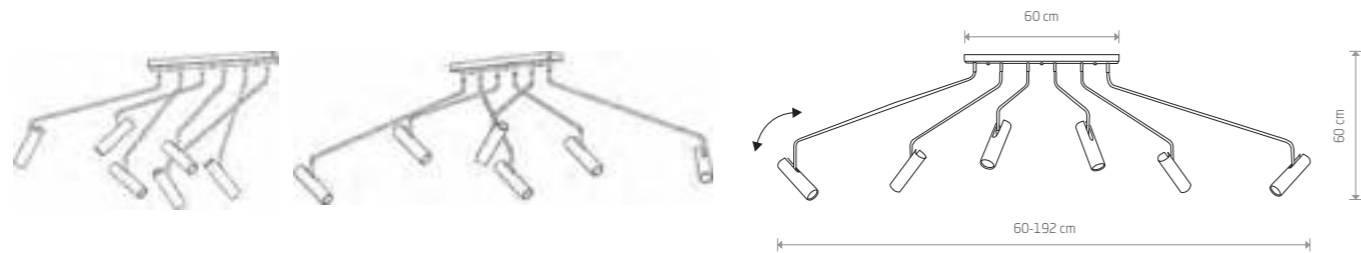

EYE SUPER 6505