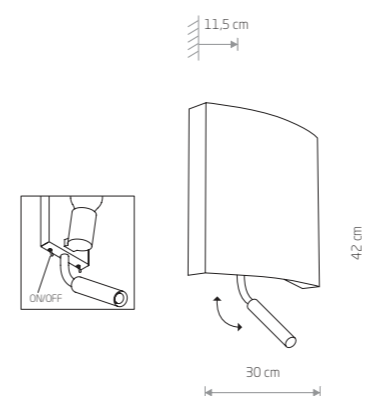

BORDE 7986

BORDE 8044

BORDE 8046

BORDE 8045

**BORDE**

fabric, painted steel, flexible stem

7985 7987

1xE27 max 40W, 1xG9 max 10W only LED