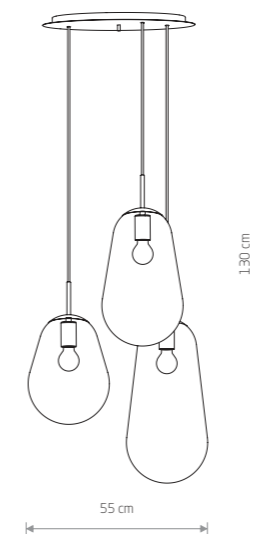

### PEAR L

glass, brass-plated steel, painted steel

8671

1xE27, max 40W

glass, painted steel

7797

1xE27, max 40W