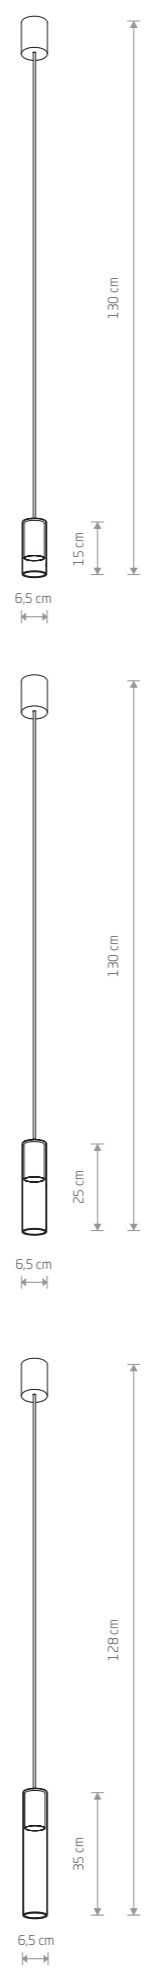

CYLINDER S 7866

CYLINDER S

- glass, painted steel
- 7866
- 1xGU10, max 10W only LED

glass, solid brass, painted steel

- 7870
- 1xGU10, max 10W only LED

CYLINDER M

- glass, painted steel
- 7865
- 1xGU10, max 10W only LED

glass, solid brass, painted steel

- 7868
- 1xGU10, max 10W only LED

CYLINDER L

- glass, painted steel
- 7864
- 1xGU10, max 10W only LED

glass, solid brass, painted steel

- 7867
- 1xGU10, max 10W only LED