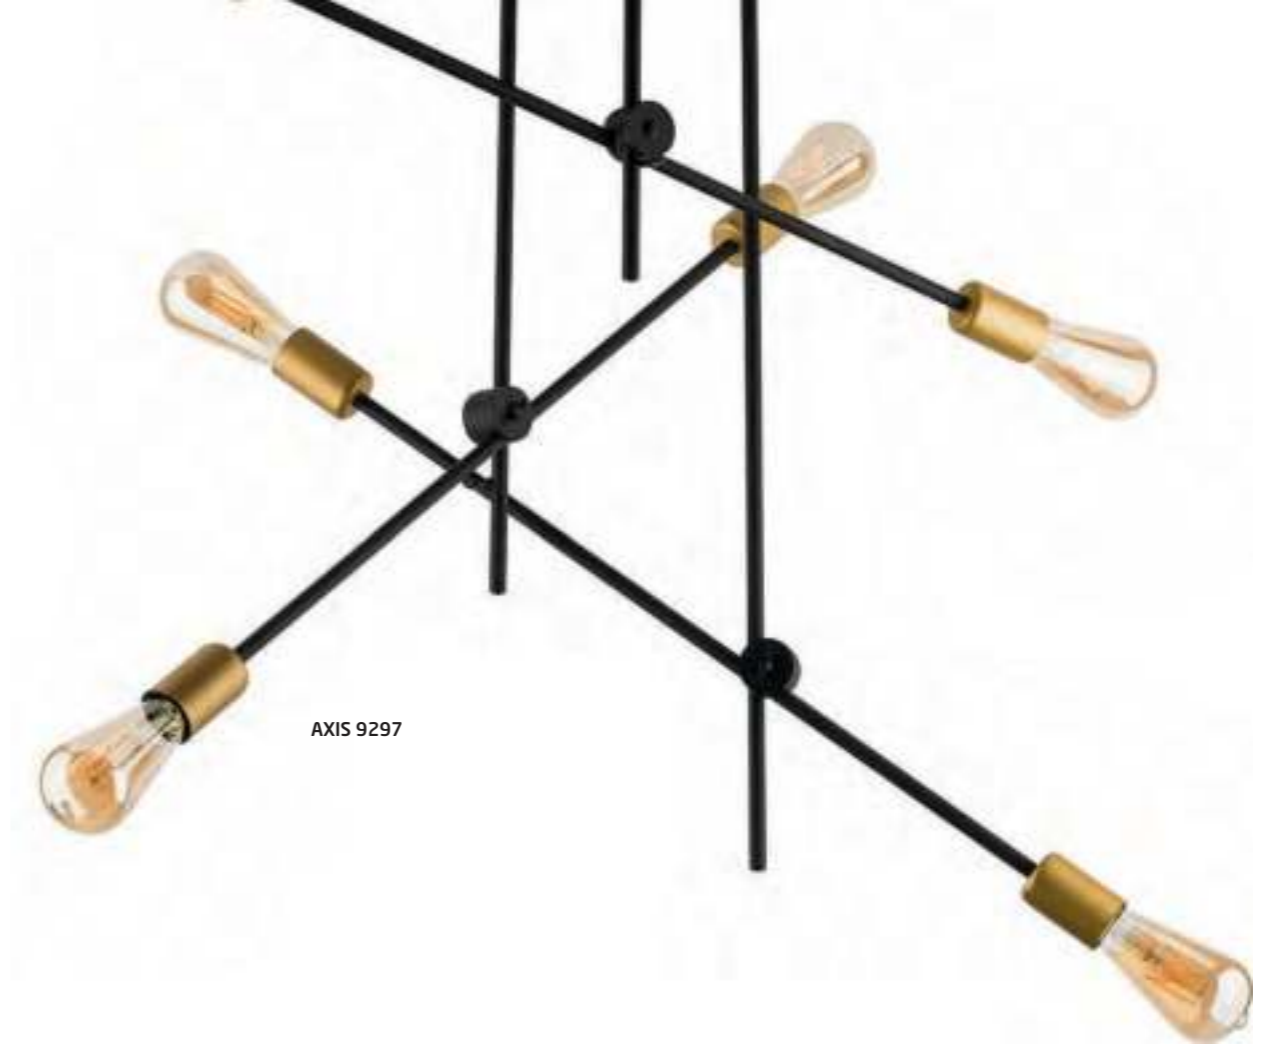

## STICKS

painting steel

9735

5xE27, max 60W

STICKS 6270

AXIS 9294

AXIS 9297

**AXIS**  
painted steel