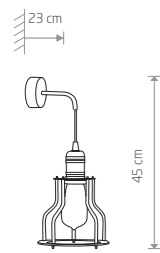

WORKSHOP

painting steel, copper-clad steel

6606

1xE27, max 60W