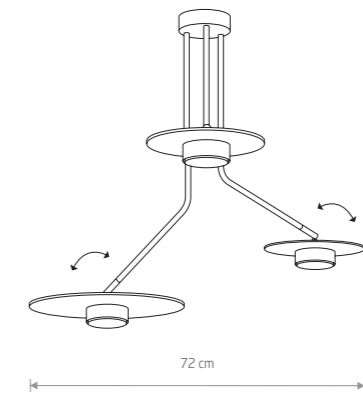

DISK
painted steel, plywood

- 7644
- 3xGX53, max 8W