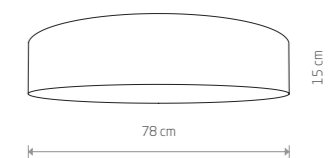

TURDA
fabric, plastic, painted steel

8802
7xE27, max 25W only LED