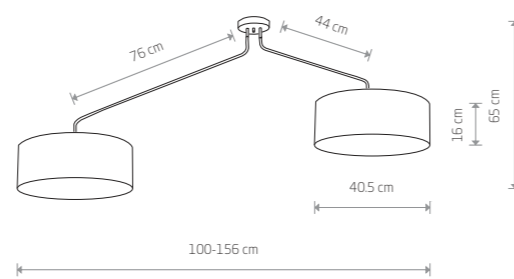

- 6391
- 6532
- 6390

3xE27, max 60W

VIOLET

fabric, plastic, painted steel

- 7958
- 7960
- 7961

3xE27, max 25W only LED

FALCON 7950

HAWK 8843