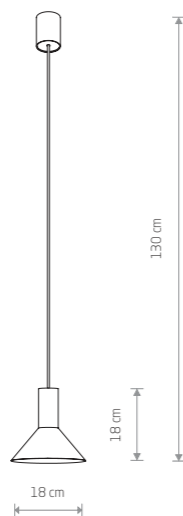

HERMANOS

painting steel, solid brass

8040 8103

1xGU10, max 10W only LED