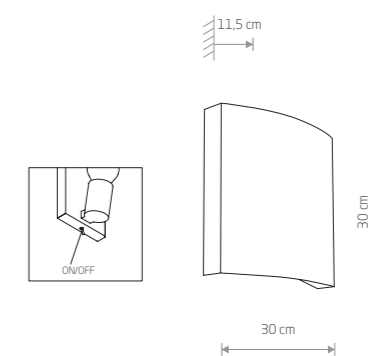

BORDE 7986

BORDE 8044

BORDE 8046

BORDE 8045

**BORDE**

fabric, painted steel, flexible stem

7985 7987

1xE27 max 40W, 1xG9 max 10W only LED