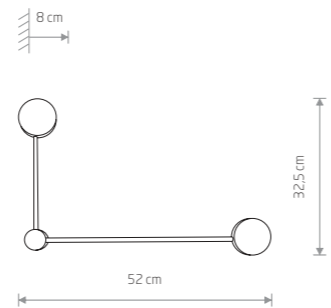

ORBIT

painting steel

7801 7804

2xGX53, max 8W