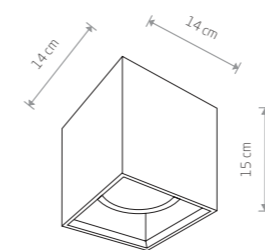

BOLD M
concrete

9392
1xGU10 ES111, max 75W