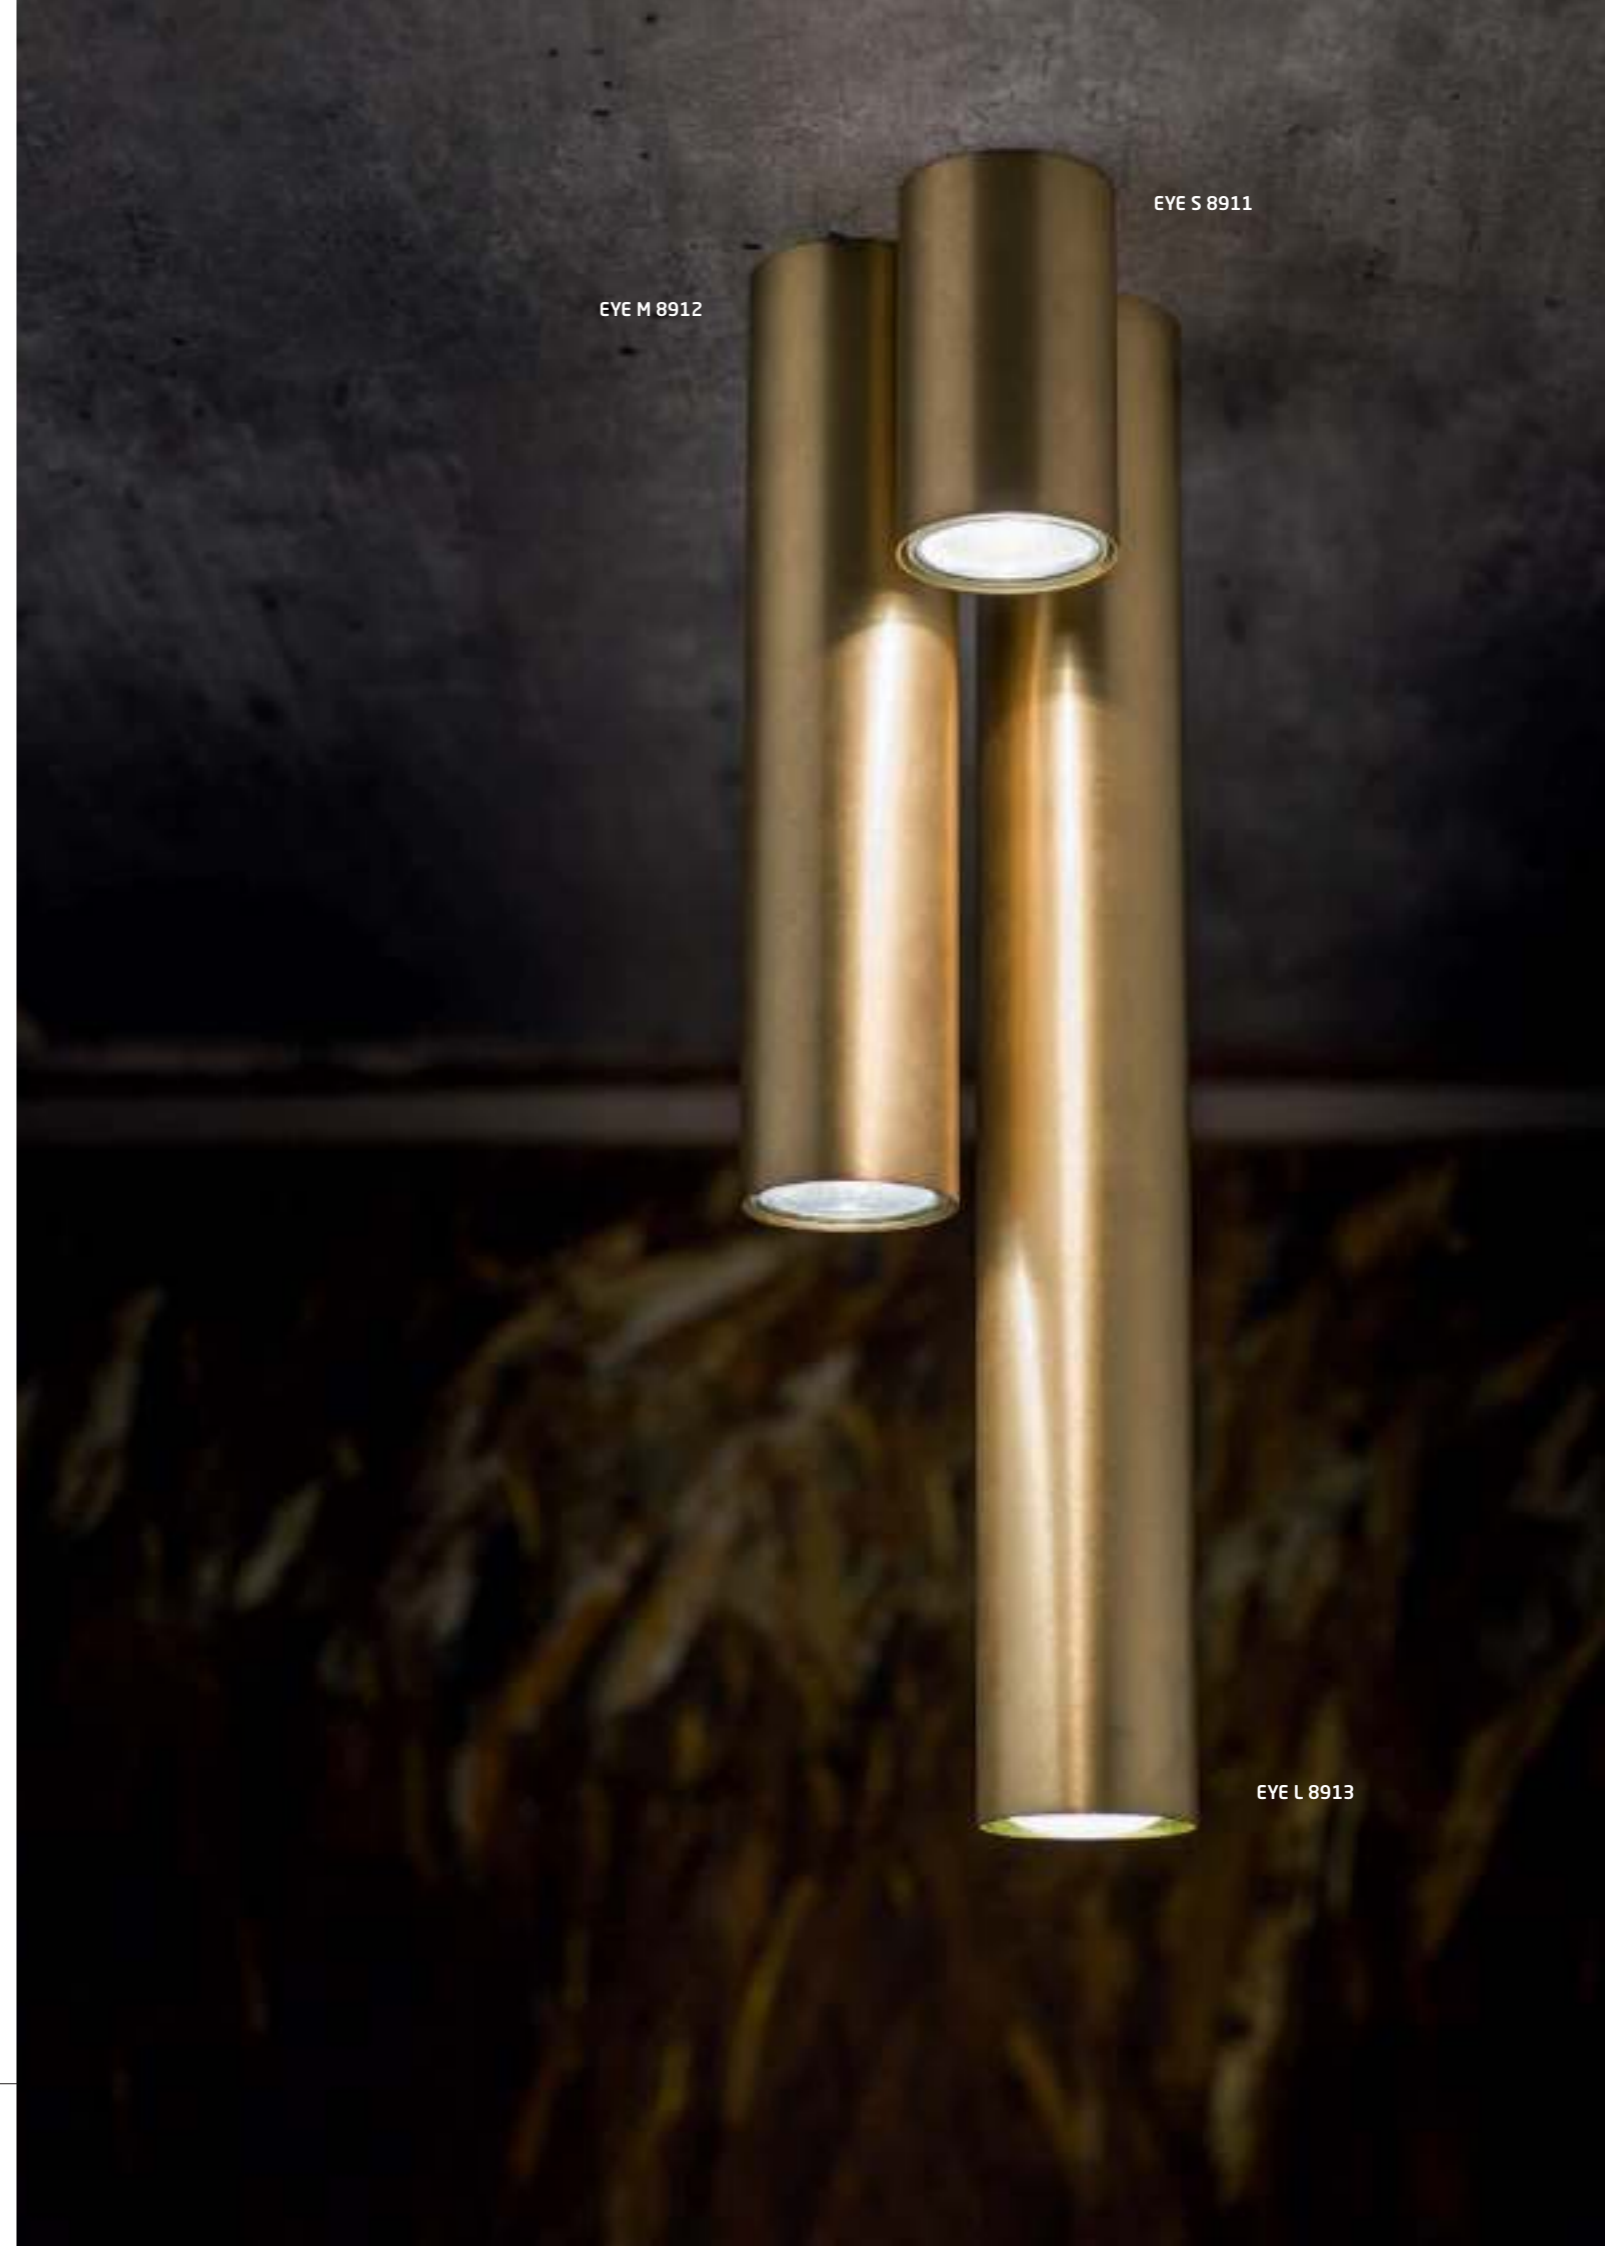

### EYE L

painting steel

5471 5472 6838

1xGU10, max 35W

solid brass

8913

1xGU10, max 35W

EYE M 8912