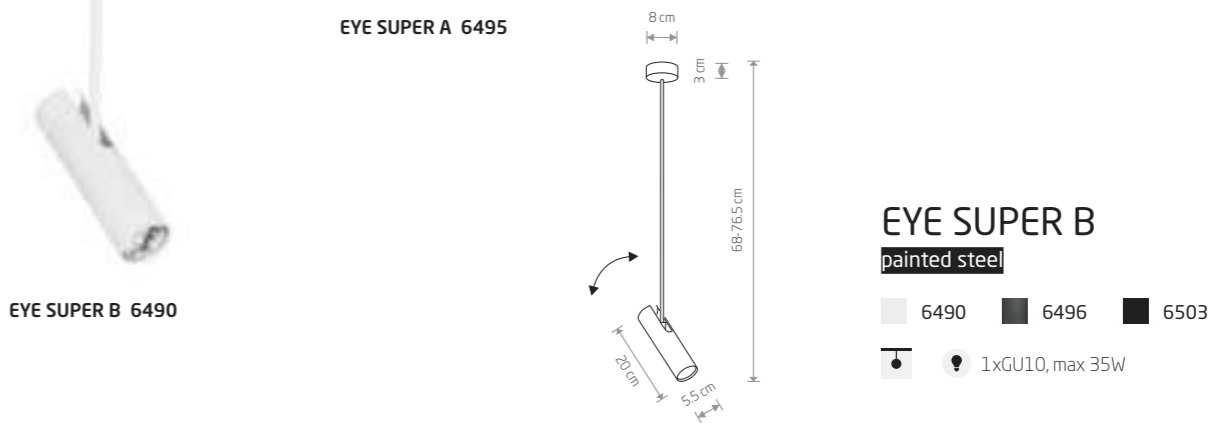

EYE SUPER 6501

EYE SUPER A 6495

**EYE SUPER A**

painted steel

6488 6495 6502

1xGU10, max 35W

EYE SUPER B 6490

**EYE SUPER B**

painted steel

6490 6496 6503

1xGU10, max 35W

EYE SUPER 6494

**EYE SUPER**

painted steel, chrome

6487 6494 6501

1xGU10, max 35W