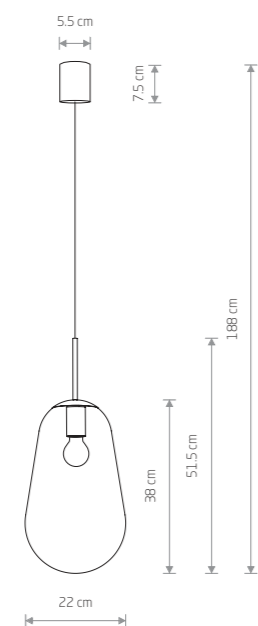

### PEAR S

glass, brass-plated steel, painted steel

8673

1xE27, max 40W

glass, painted steel

7800

1xE27, max 40W