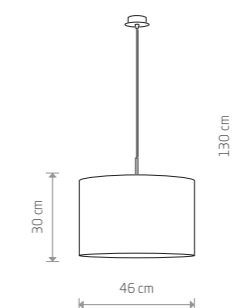

ALICE L
fabric, painted steel

- 6816 5384
- 1xE27, max 60W