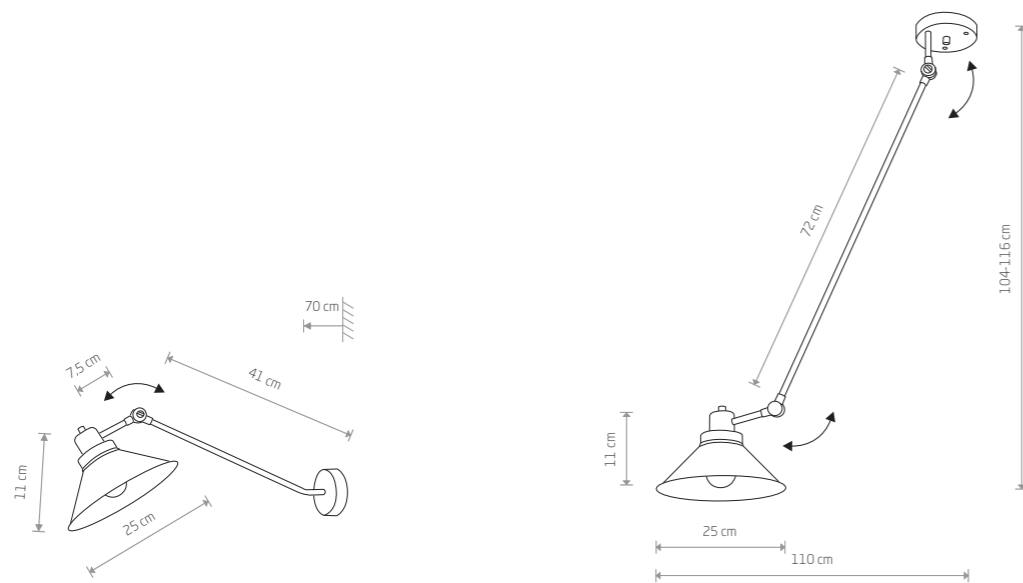

TECHNO
painted steel

- 9145
- 🔌 1xE27, max 60W

TECHNO
painted steel

- 9144
- 🔌 1xE27, max 60W

TECHNO
painted steel

- 9143
- 🔌 2xE27, max 60W

TECHNO
painted steel

- 9142
- 🔌 3xE27, max 60W