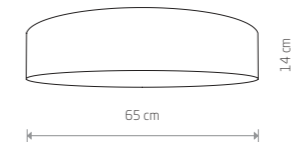

TURDA
fabric, plastic, painted steel

8955
4xE27, max 25W only LED