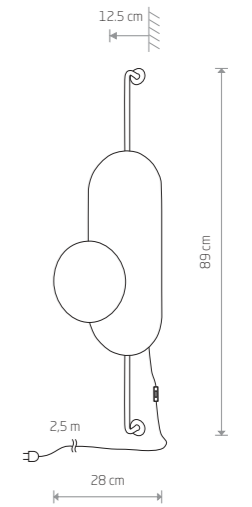

WHEEL LUX

plywood, painted steel

8430

1xG9, max 20W