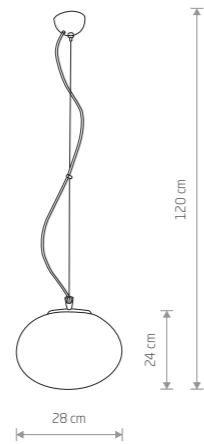

### NUAGE S

glass, chrome plated steel

7024

1xE27, max 60W

NUAGE L 7026