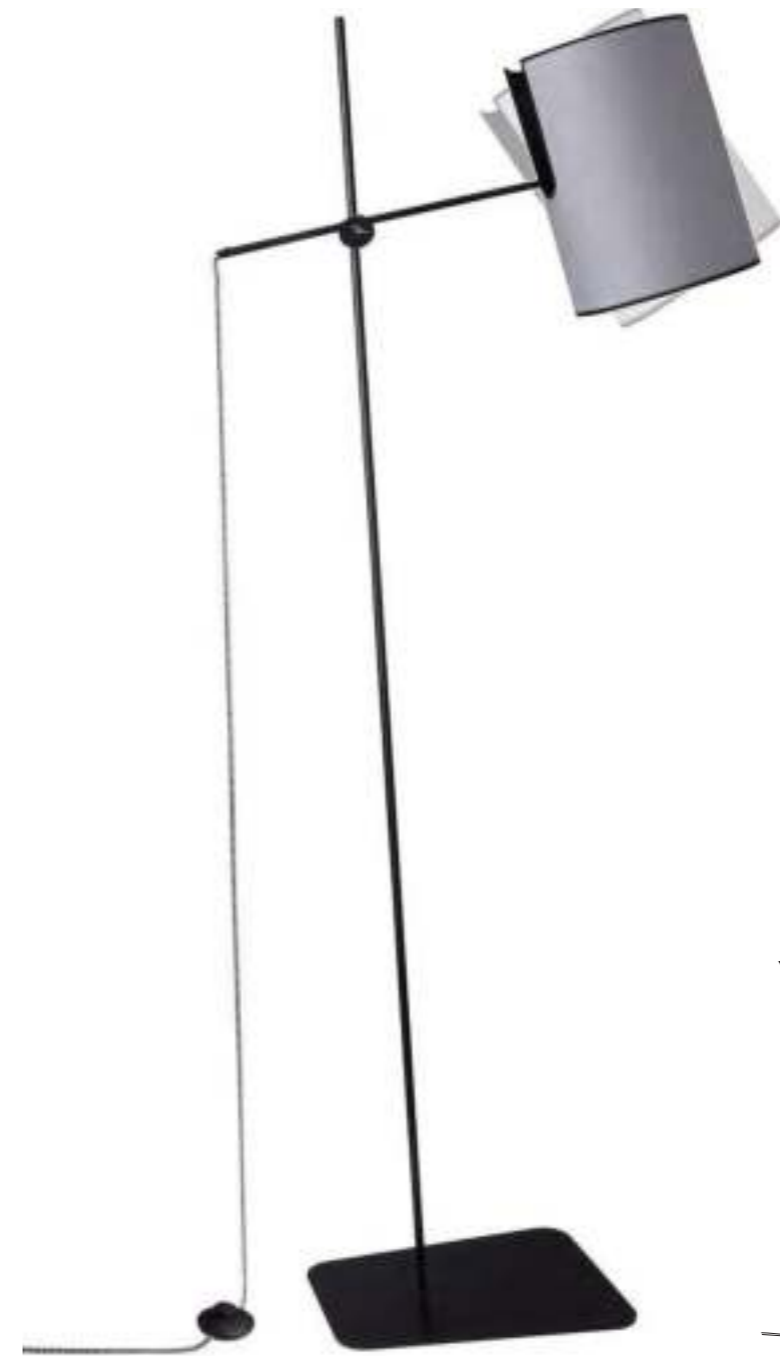

ZELDA

fabric, painted steel

- 6010

1xE27, max 60W