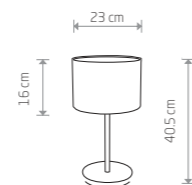

ALICE
fabric, painted steel

- 9090
- 1xE27, max 60W