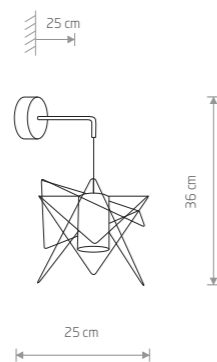

GSTAR

■ painted steel

■ 7796

● 1xGU10, max 10W only LED

■ brass-plated steel, painted steel

■ 8285

● 1xGU10, max 10W only LED