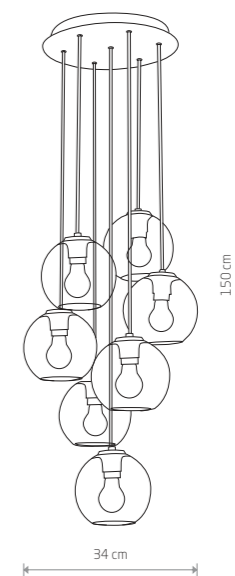

VETRO
glass, painted steel

- 9131
- 7xE27, max 60W