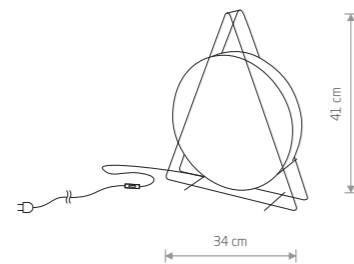

WHEEL

plywood, painted steel

9032

1xG9, max 20W