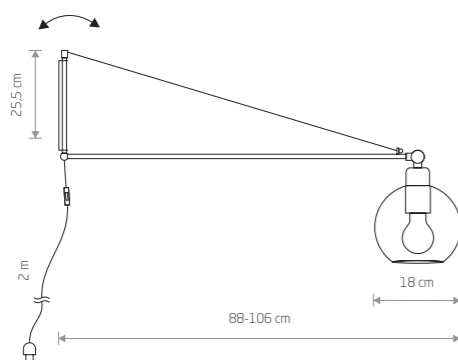

MONACO

glass, painted steel

■ 9362

● 2xE27, max 60W

CRANE

glass, painted steel, solid brass

■ 9374

● 1xE27, max 60W