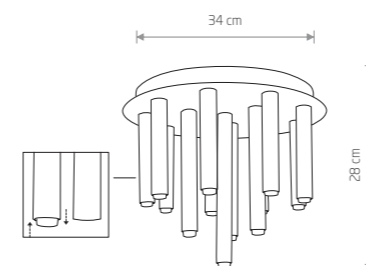

**LASER**  
painted steel

- 8048 8047
- 2xG9, max 10W only Led
- solid brass, painted steel
- 8308
- 2xG9, max 10W only LED

STALACTITE 9054

STALACTITE 8352

STALACTITE 9055

**STALACTITE**  
painted steel

- 8355 8356
- 13xG9, max 10W only LED
- solid brass, painted steel
- 9054
- 13xG9, max 10W only LED