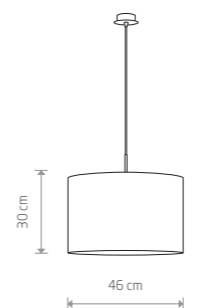

fabric, painted steel

5663

1xE27, max 60W

**ALICE M**

fabric, painted steel

3458

1xE27, max 60W

**ALICE L**