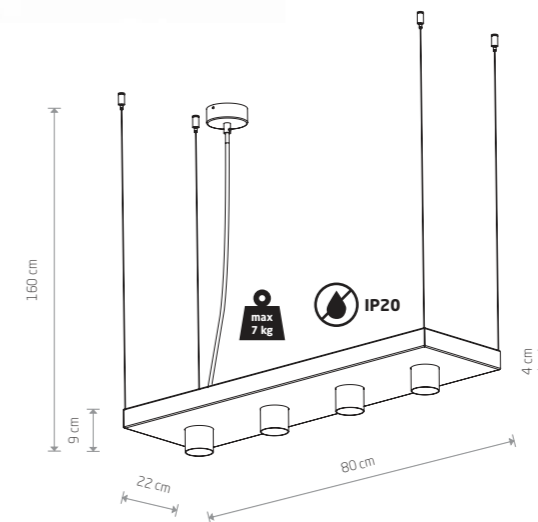

■ 9046  
● 1xE27, max 60W

**CRATE**  
painted steel

■ 9045  
● 1xE27, max 60W

**CRATE**  
painted steel

■ 9047  
● 5xE27, max 60W

■ BLACK P013 RAL 9005

CRATE 9047

PLANT 9381