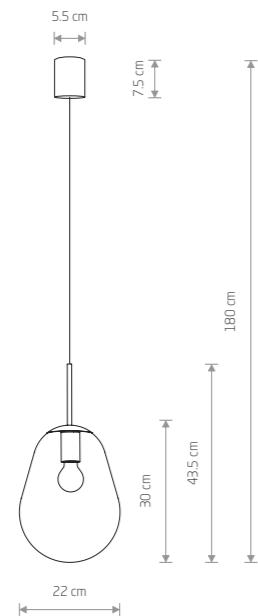

PEAR S

glass, brass-plated steel, painted steel

8673

1xE27, max 40W

glass, painted steel

7800

1xE27, max 40W