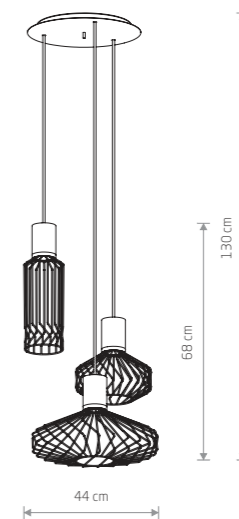

PICO
painted steel, brass-plated steel

■ 8863
● 3xGU10, max 35W