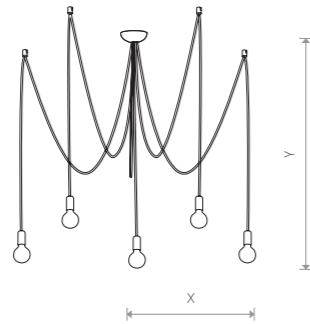

X+Y=max 300 cm

9745 6792

1xE27, max 60W

X+Y=max 300 cm

SPIDER
braided cable, painted steel