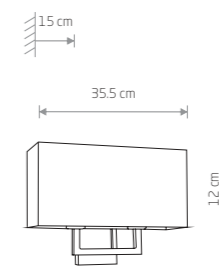

HOTEL
fabric, chrome plated steel

- 4731 ■ 9304
- 2xE27, max 60W