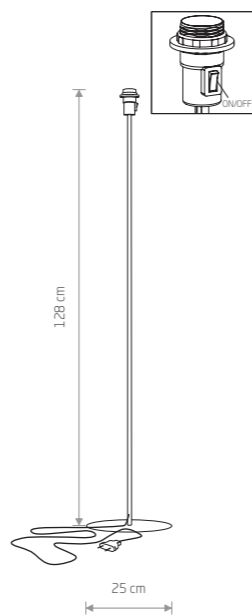

PETIT A

fabric, painted steel

8333 8337 8343 8332

velvet, painted steel

8340 8344 8334