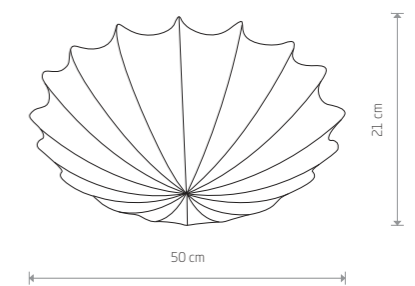

FORM M
fabric, painted steel

- 9673
- ☐ 2xE27, max 25W only LED