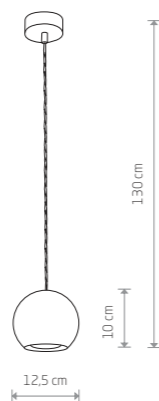

GEOMETRIC
concrete, painted steel

9696
1xGU10, max 35W