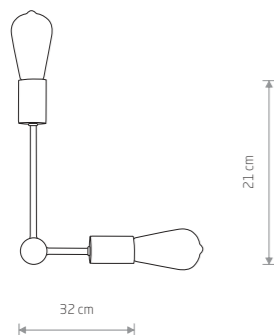

ROTOR
painted steel

7933

2xE27, max 60W