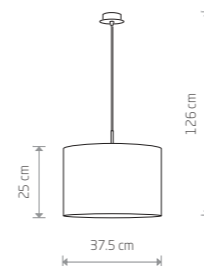

ALICE XS

fabric, painted steel

5663

1xE27, max 60W

ALICE M

fabric, painted steel

3458

1xE27, max 60W