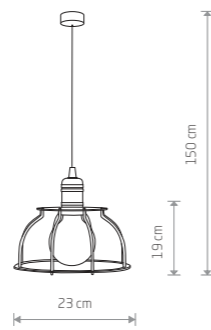

WORKSHOP C

painting steel, copper-clad steel

6335

1xE27, max 60W