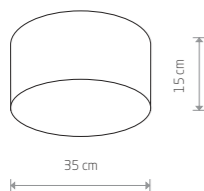

CAMERON 9606

CAMERON 9685

CAMERON 9682

CAMERON 9683

**CAMERON**  
fabric, plastic, painted steel

9605  
2xE27, max 25W only LED

**CAMERON**  
fabric, plastic, painted steel

9685  
1xE27, max 25W only LED