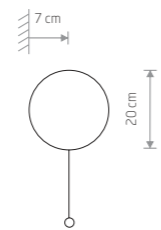

### WHEEL LUX

plywood, plywood, steel

7646

2xGX53, max 8W

MINIMAL 9375

**MINIMAL**  
wood, painted steel, solid brass

- 9375
- 2xE27, max 40W

**MINIMAL**  
wood, painted steel