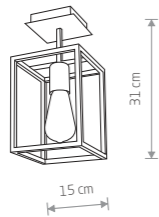

CRATE
painted steel

■ 9045
● 1xE27, max 60W