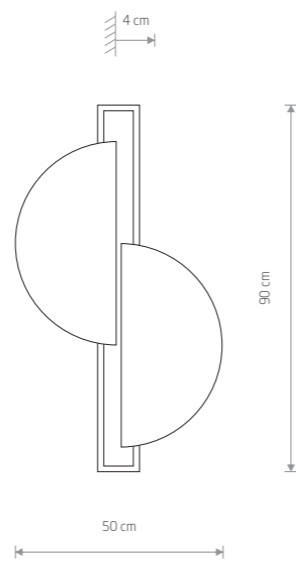

### ACROSS

plywood, fabric, braided cable

6927

1xE27, max 60W

SUNSET B 7655

SUNSET A 7653

SUNSET C 7654

SUNRISE LED 7652