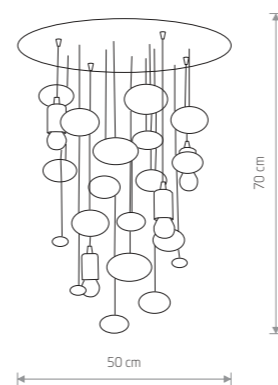

SALVA G
glass, stainless steel

6845
4xE27, max 60W