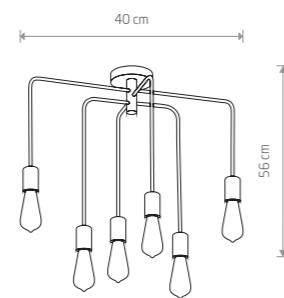

AXIS
painted steel

9296

6xE27, max 60W