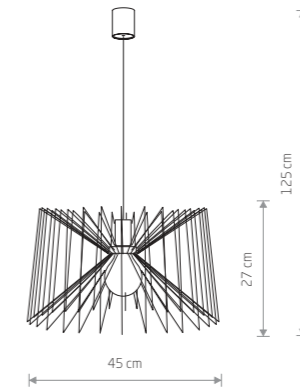

NESS

■ painted steel

■ 6767

■ 6768

● 1xE27, max 60W