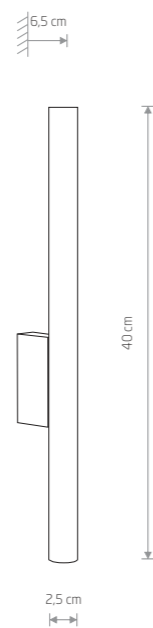

LASER 8308

LASER 490 8922

**LASER 490**  
painted steel

- 8922 ■ 8923
- 10xG9, max 10W only LED
- solid brass, painted steel
- 8924
- 10xG9, max 10W only LED

LASER 1000 7668

**LASER 1000**  
painted steel

- 7667
- 7xG9, max 10W only LED
- solid brass, painted steel
- 7668
- 7xG9, max 10W only LED

### LASER 1000

painting steel

8435 8436

1xG9, max 10W only LED

solid brass, painting steel

8434

1xG9, max 10W only LED

WHITE P004 RAL 9003 BLACK P013 RAL 9005 BRASS

**LASER**  
painted steel

- 8048 8047
- 2xG9, max 10W only Led
- solid brass, painted steel
- 8308
- 2xG9, max 10W only LED

STALACTITE 9054

STALACTITE 8352

STALACTITE 9055

**STALACTITE**  
painted steel

- 8355 8356
- 13xG9, max 10W only LED
- solid brass, painted steel
- 9054
- 13xG9, max 10W only LED