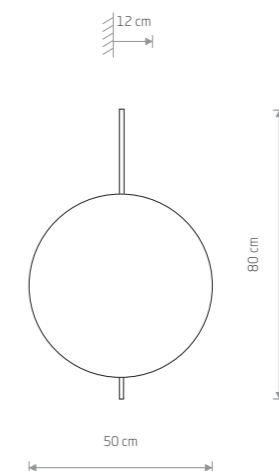

SUNSET B

plywood, painted steel

7655

2xGX53, max 8W