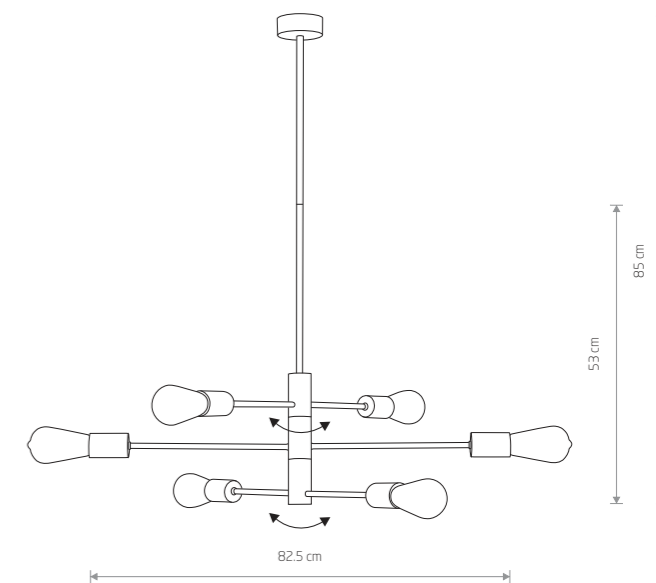

4xE27, max 60W

ROTOR  
painted steel

7933

2xE27, max 60W

ROTOR  
painted steel

7935

4xE27, max 60W

ROTOR  
painted steel