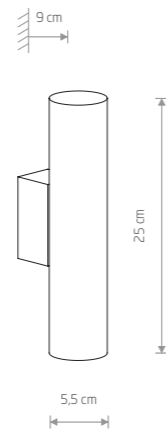

EYE WALL

painting steel

8073 8072

2xGU10, max 10W only LED

solid brass, painting steel

8074

2xGU10, max 10W only LED