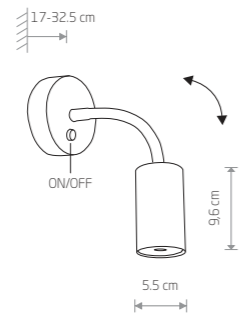

## EYE WALL CUT

painting steel

7993 7994

2xGU10, max 10W only LED

solid brass, painting steel

7995

2xGU10, max 10W only LED

EYE FLEX S 9068