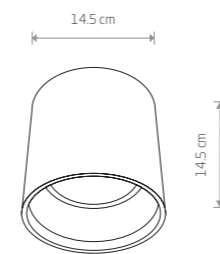

### GIPSY S

gypsum, glass

2206

1xE27, max 60W

SOLID 9721

**SOLID**  
concrete, glass

9721  
2xE27, max 60W

**SHY M**  
concrete