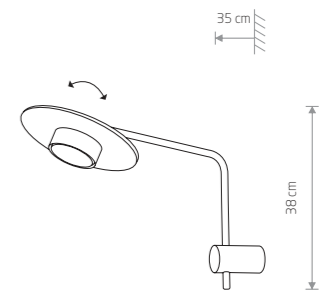

DISK
painted steel, plywood

- 7645
- 1xGX53, max 8W