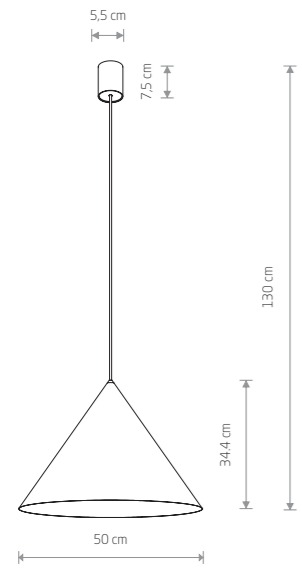

8033 8032

5xGU10, max 10W only LED

ZENITH L 8005

ZENITH M 8003

ZENITH S 7997

**ZENITH L**  
painted steel, solid brass

- 8005
- 8006
- 8007

1xGU10, max 35W