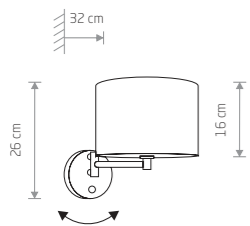

- 4730 ■ 9218
- 1xE27, max 60W

HOTEL 9304

**HOTEL**  
fabric, chrome plated steel

- 4731 ■ 9304
- 2xE27, max 60W

HOTEL 9301

**HOTEL**  
fabric, chrome plated steel

9303 8980

1xE14, max 60W