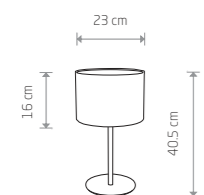

6512 6513

1xE14, max 40W

VIPER 6513

**ALICE**

fabric, painted steel

9084

1xE27, max 60W

**ALICE**