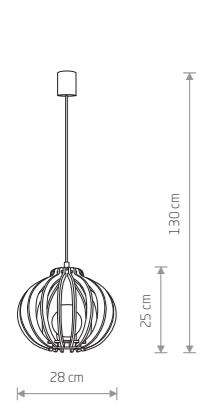

IKA C

plywood, painted steel

4173

1xE27, max 60W