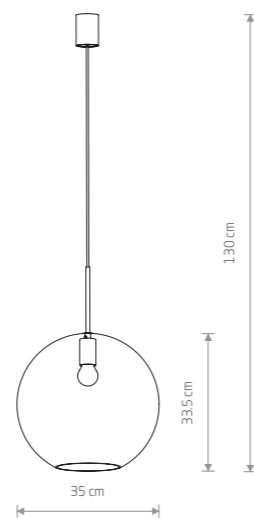

SPHERE XL
glass, painted steel

7846

1xE27, max 40W