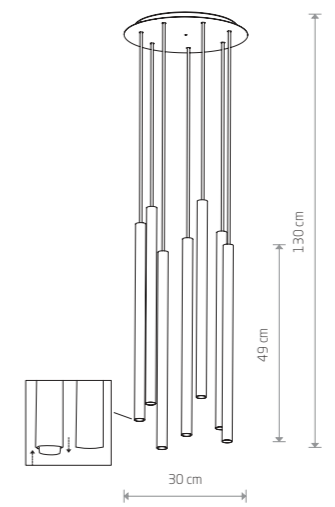

LASER 490
painted steel

- 8918 ■ 8920
- 7xG9, max 10W only LED
- solid brass, painted steel
- 8921
- 7xG9, max 10W only LED

LASER 490 8920