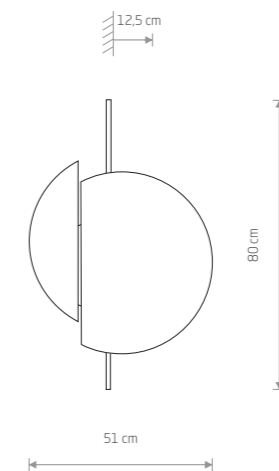

SUNSET C

plywood, painted steel

7654

2xGX53, max 8W