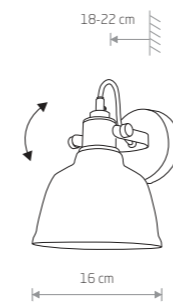

AMALFI

metallized glass, steel, solid brass

9154 9155

1xE27, max 60W