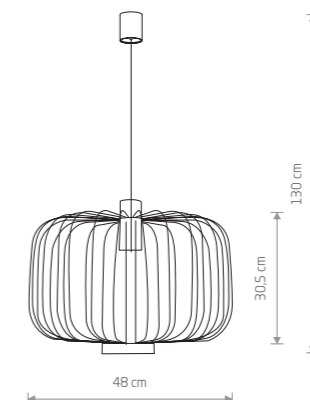

ALLAN

■ painted steel

■ 6941

● 1xGU10, max 35W