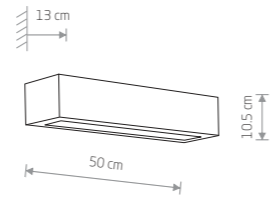

GIPSY M

gypsum, glass

2207

2xE27, max 60W