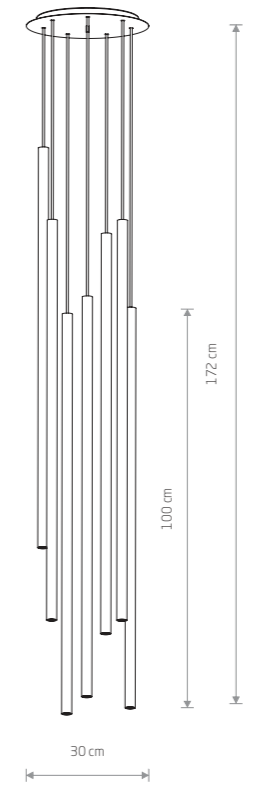

LASER 8308

LASER 490 8922

**LASER 490**  
painted steel

- 8922 ■ 8923
- 10xG9, max 10W only LED
- solid brass, painted steel
- 8924
- 10xG9, max 10W only LED

LASER 1000 7668

**LASER 1000**  
painted steel

- 7667
- 7xG9, max 10W only LED
- solid brass, painted steel
- 7668
- 7xG9, max 10W only LED

**LASER 490**  
painted steel

- 8918 ■ 8920
- 7xG9, max 10W only LED
- solid brass, painted steel
- 8921
- 7xG9, max 10W only LED

LASER 490 8920

LASER 750 8433