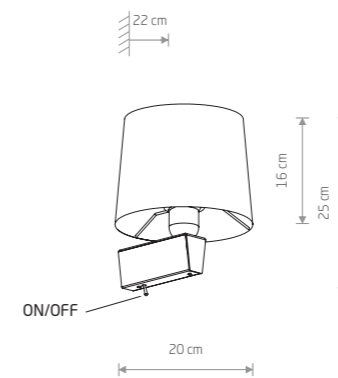

CHILLIN

fabric, painted steel

- 8201
- 8200
- 8197

1xE27, max 40W

fabric, brushed stainless steel

- 8211

1xE27, max 40W

velvet, painted steel

- 8198

1xE27, max 40W