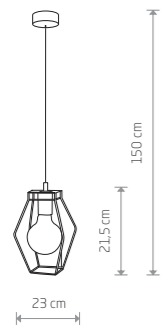

FIORD
painted steel

■ 9670

● 1xE27, max 60W