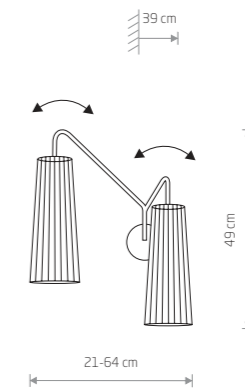

DOVER

plywood, painted steel

9260

2xGU10, max 35W