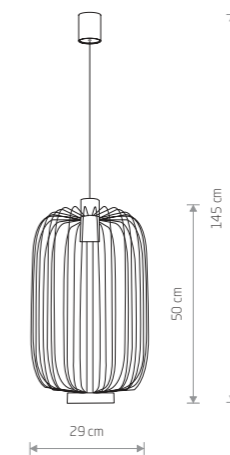

■ 4607

● 1xE27, max 40W

**CAGE**

■ painted steel

■ 6844

● 1xGU10, max 35W

CAGE 6844

CAMILLA 4610