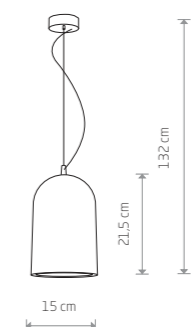

9695  
3xGU10, max 35W

GEOMETRIC  
concrete, painted steel

9696  
1xGU10, max 35W

VOLCANO L  
concrete, painted steel, chrome

6852  
1xE27, max 60W

LAVA  
concrete, painted steel, chrome

6855  
1xE27, max 60W