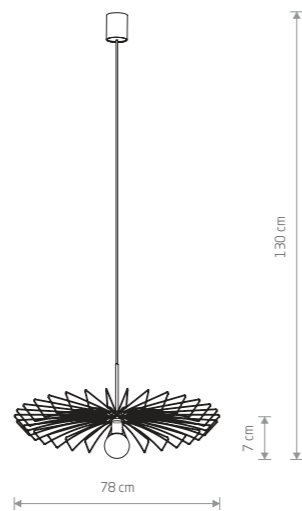

■ 8285

● 1xGU10, max 10W only LED

BULLET 9061

**BULLET**

■ painted steel

■ 9061

● 3xE27, max 60W

UMBRELLA 8873