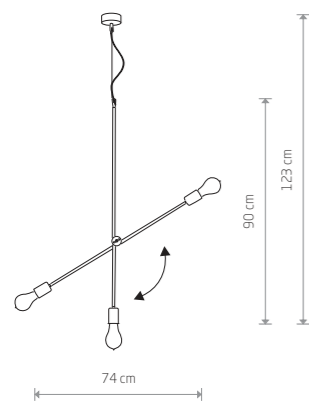

## STICKS

painting steel

9076 6270

5xE27, max 60W

STICKS 9076