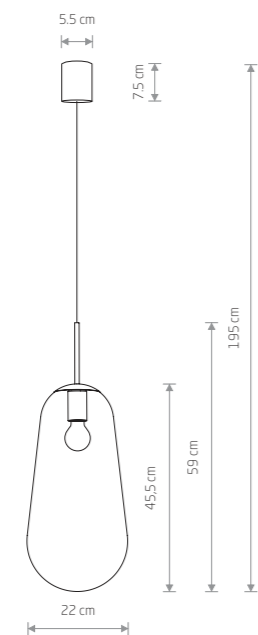

### PEAR M

glass, brass-plated steel, painted steel

8672

1xE27, max 40W

glass, painted steel

7798

1xE27, max 40W