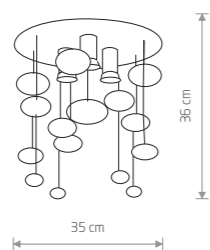

SALVA C
glass, stainless steel

5424
3xGU10, max 35W