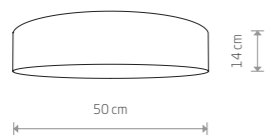

### NUAGE

glass, chrome plated steel

9272

2xE27, max 60W

**LAGUNA**  
velvet, plastic, painted steel

8954  
3xE27, max 25W only LED

**LAGUNA**  
velvet, plastic, painted steel

8957  
4xE27, max 25W only LED