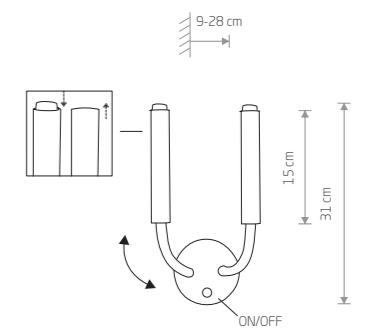

STALACTITE
painted steel, flexible stem

- 8353 8354
- 2xG9, max 10W only LED
- solid brass, painted steel, flexible stem
- 9055
- 2xG9, max 10W only LED