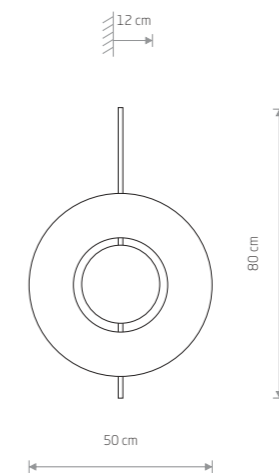

SUNSET A

plywood, painted steel

7653

2xGX53, max 8W

DARK WOOD   BLACK P013 RAL 9005