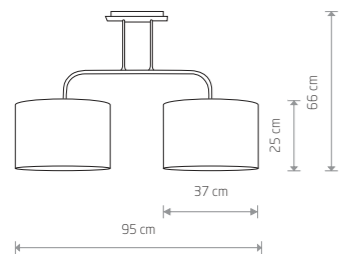

ALICE M
fabric, painted steel

- 6817
- 2xE27, max 60W