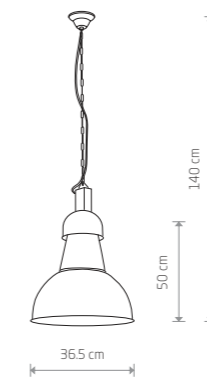

HIGH-BAY
painted steel

5067

1xE27, max 60W

BLACK P013 RAL 9005 WHITE P001 RAL 9003