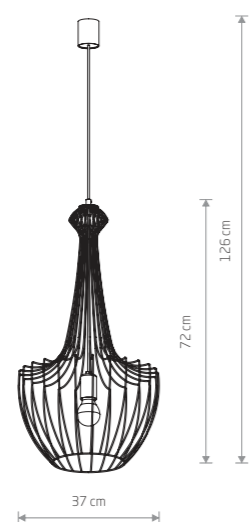

LUKSOR S

painted steel

■ 8851

● 1xE27, max 60W

■ brass-plated steel, painted steel

■ 8853

● 1xE27, max 60W