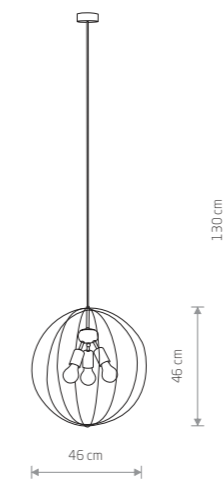

■ 8285

● 1xGU10, max 10W only LED

BULLET 9061

**BULLET**

■ painted steel

■ 9061

● 3xE27, max 60W

UMBRELLA 8873