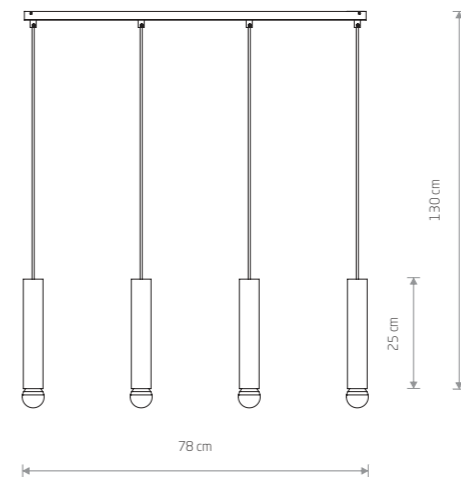

■ solid brass, painted steel

■ 7851

● 1xE27, max 10W only LED

BATON 7852

BATON 7851

BATON 7853

**BATON**

■ painted steel