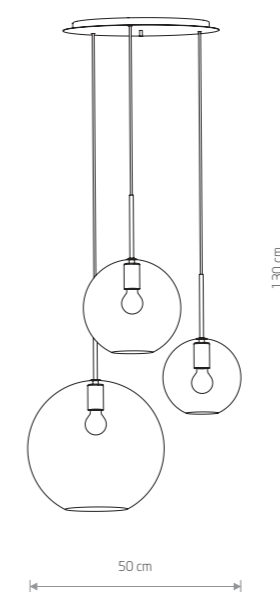

1xE27, max 40W

**SPHERE L**  
glass, painted steel

7850

1xE27, max 40W

**SPHERE XL**  
glass, painted steel

7846

1xE27, max 40W

**SPHERE**  
glass, painted steel