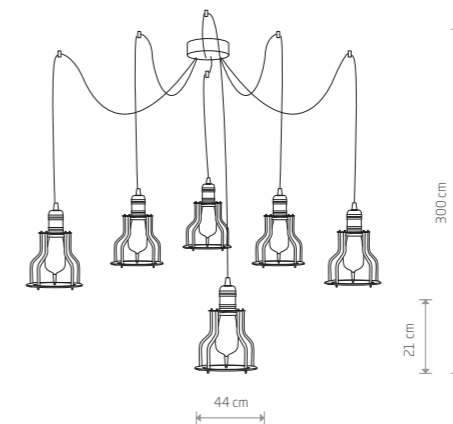

WORKSHOP

painting steel, copper-clad steel

9631

6xE27, max 60W