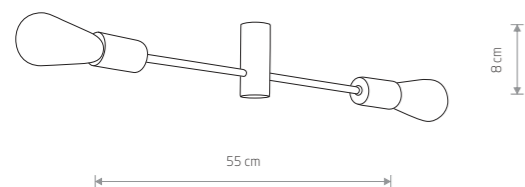

ROTOR
painted steel

7934

2xE27, max 60W