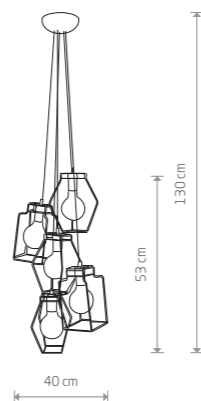

FIORD
painted steel

■ 9665

● 5xE27, max 60W