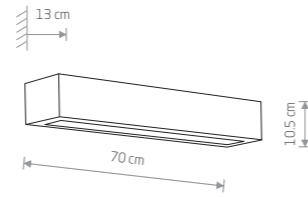

GIPSY L

gypsum, glass

2208

2xE27, max 60W