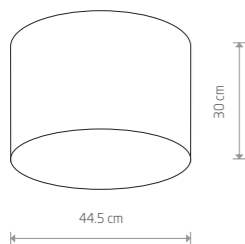

CAMERON 9606

CAMERON 9685

CAMERON 9682

CAMERON 9683

**CAMERON**  
fabric, plastic, painted steel

9605  
2xE27, max 25W only LED

**CAMERON**  
fabric, plastic, painted steel

9685  
1xE27, max 25W only LED