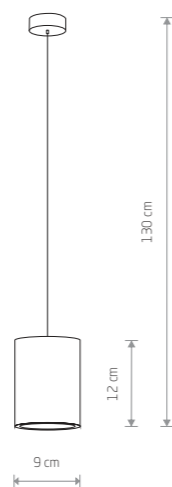

SHY
concrete, painted steel

9391
1xGU10, max 35W