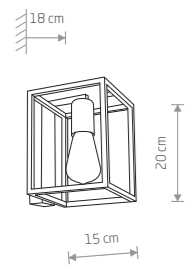

CRATE
painted steel

■ 9046
● 1xE27, max 60W