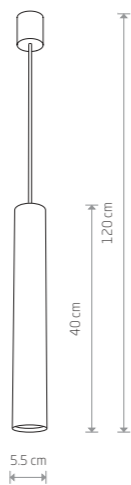

LASER 8308

LASER 490 8922

**LASER 490**  
painted steel

- 8922 ■ 8923
- 10xG9, max 10W only LED
- solid brass, painted steel
- 8924
- 10xG9, max 10W only LED

LASER 1000 7668

**LASER 1000**  
painted steel

- 7667
- 7xG9, max 10W only LED
- solid brass, painted steel
- 7668
- 7xG9, max 10W only LED

**STALACTITE**  
painted steel, flexible stem

- 8351 8350
- 1xG9, max 10W only LED
- solid brass, painted steel, flexible stem
- 8352
- 1xG9, max 10W only LED

**STALACTITE**  
painted steel, flexible stem

- 8353 8354
- 2xG9, max 10W only LED
- solid brass, painted steel, flexible stem
- 9055
- 2xG9, max 10W only LED

EYE M 5397

EYE L 6841

EYE L 8800

**EYE M**  
painted steel

- 5397 5400
- 5398 6840
- 1xGU10, max 10W only LED
- solid brass, painted steel**
- 8914
- 1xGU10, max 10W only LED

**EYE L**  
painted steel

- 5455 5456
- 6841
- 1xGU10, max 10W only LED
- solid brass, painted steel**
- 8800
- 1xGU10, max 10W only LED

EYE 7863

**EYE**  
painted steel

- 6481 7862
- 3xGU10, max 10W only LED
- solid brass, painted steel**
- 7863
- 3xGU10, max 10W only LED