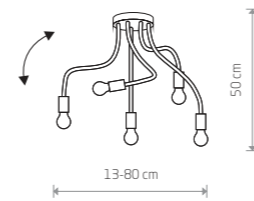

FLEX
flexible stem, painted steel

9772 9766
5xE27, max 60W