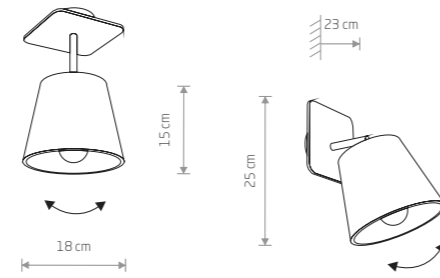

AWINION

fabric, plywood, painted steel

■ 9718

☐ ☐ 1xE27, max 40W