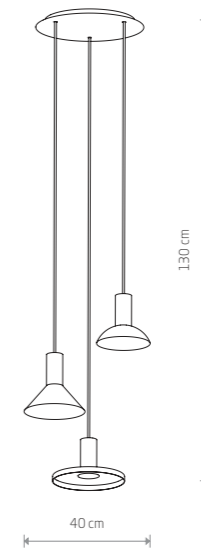

HERMANOS

painting steel, solid brass

8031 8030

3xGU10, max 10W only LED