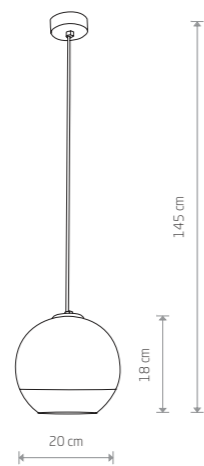

GLOBE PLUS S
metallized glass, painted steel

- 7605
- 1xE27, max 60W