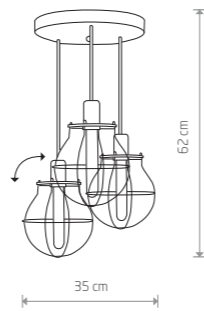

MANUFACTURE
painted steel, copper-clad steel