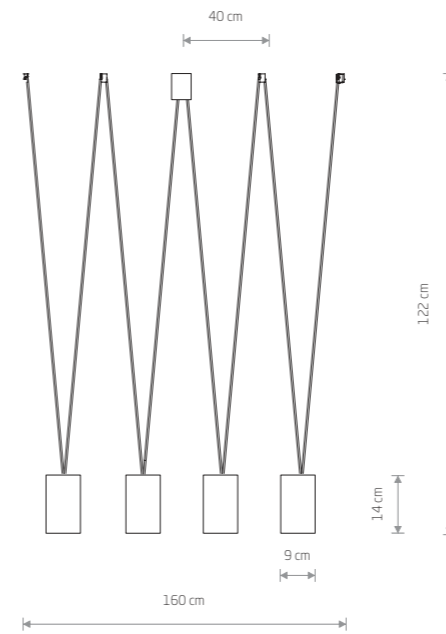

MORE TONE

painting steel, plastic ABS

- 7816
- 7814

4xGU10, max 10W only LED