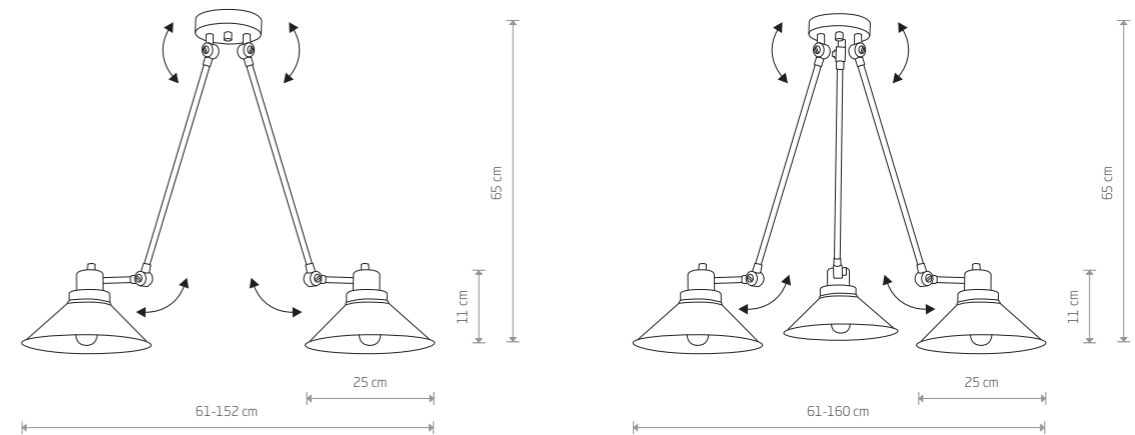

TECHNO
painted steel

- 9145
- 🔌 1xE27, max 60W

TECHNO
painted steel

- 9144
- 🔌 1xE27, max 60W

TECHNO
painted steel

- 9143
- 🔌 2xE27, max 60W

TECHNO
painted steel

- 9142
- 🔌 3xE27, max 60W