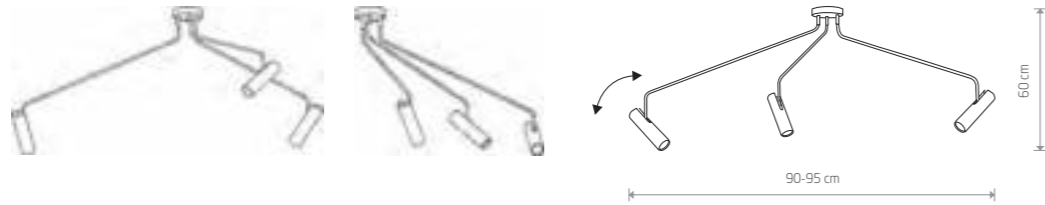

EYE SUPER 6497