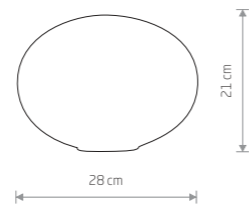

NUAGE M

glass

7022

1xE27, max 60W