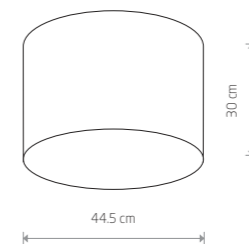

**CAMERON**  
fabric, plastic, painted steel

9684  
3xE27, max 25W only LED

**CAMERON**  
fabric, plastic, painted steel

9606  
4xE27, max 25W only LED

**CAMERON**  
fabric, plastic, painted steel

9682  
4xE27, max 25W only LED