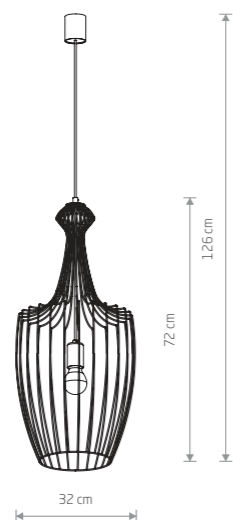

LUKSOR L

painted steel

■ 8847

● 1xE27, max 60W

■ brass-plated steel, painted steel

■ 8850

● 1xE27, max 60W