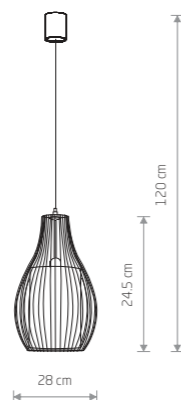

■ 4607

● 1xE27, max 40W

**CAGE**

■ painted steel

■ 6844

● 1xGU10, max 35W

CAGE 6844

CAMILLA 4610