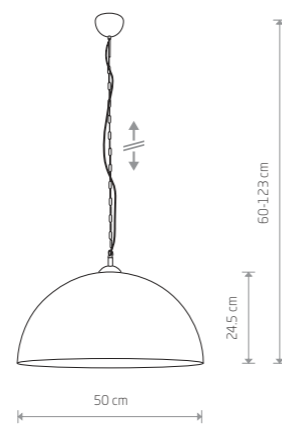

HEMISPHERE RUST L
painted steel

■ 6368

● 1xE27, max 60W