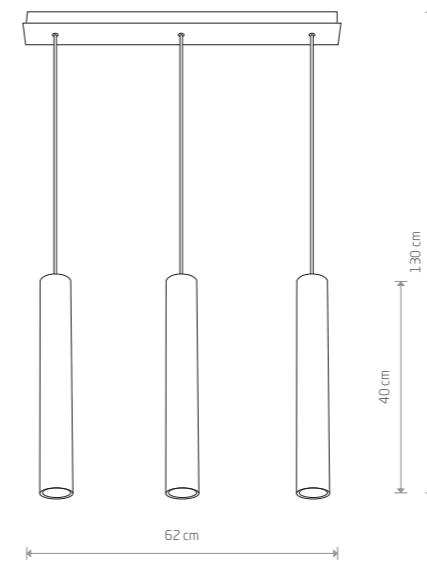

EYE
painted steel

- 6481 7862
- 3xGU10, max 10W only LED
- **solid brass, painted steel**
- 7863
- 3xGU10, max 10W only LED