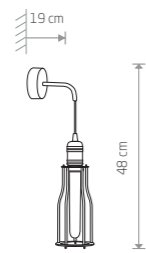

WORKSHOP

painting steel, copper-clad steel

6605

1xE27, max 60W