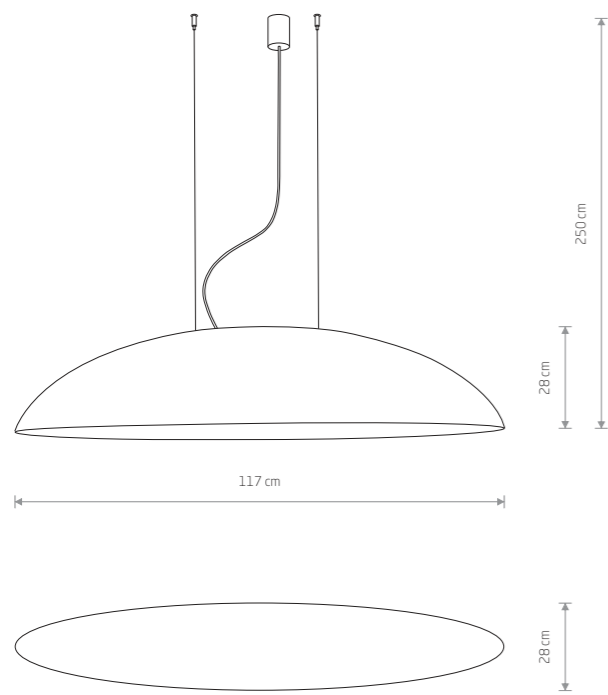

CANOE

composite, painted steel, steel

7926 7927

5xE27, max 40W