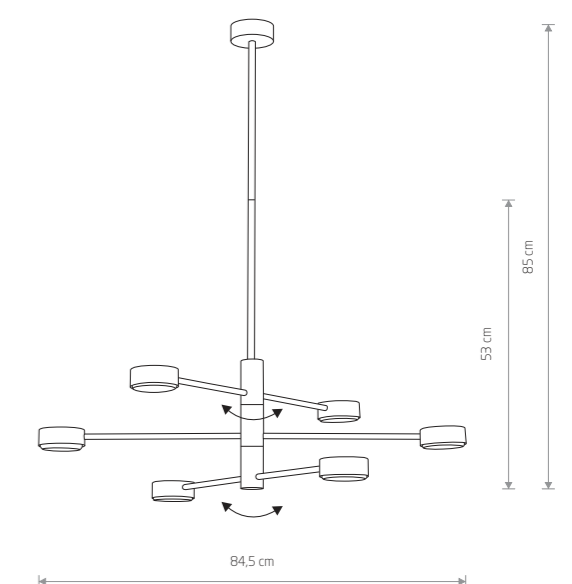

ORBIT

painting steel

7942 7946

6xGX53, max 8W