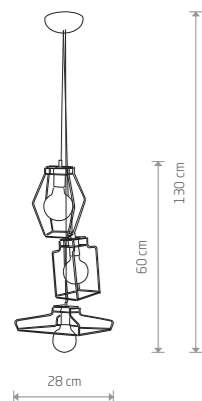

FIORD
painted steel

■ 9666

● 3xE27, max 60W