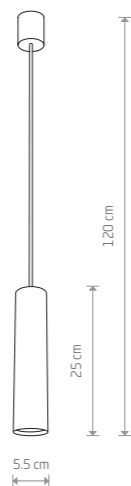

LASER 8308

LASER 490 8922

**LASER 490**  
painted steel

- 8922 ■ 8923
- 10xG9, max 10W only LED
- solid brass, painted steel
- 8924
- 10xG9, max 10W only LED

LASER 1000 7668

**LASER 1000**  
painted steel

- 7667
- 7xG9, max 10W only LED
- solid brass, painted steel
- 7668
- 7xG9, max 10W only LED

**LASER**  
painted steel

- 8048 8047
- 2xG9, max 10W only Led
- solid brass, painted steel
- 8308
- 2xG9, max 10W only LED

STALACTITE 9054

STALACTITE 8352

STALACTITE 9055

**STALACTITE**  
painted steel

- 8355 8356
- 13xG9, max 10W only LED
- solid brass, painted steel
- 9054
- 13xG9, max 10W only LED

**STALACTITE**  
painted steel, flexible stem

- 8351 8350
- 1xG9, max 10W only LED
- solid brass, painted steel, flexible stem
- 8352
- 1xG9, max 10W only LED

**STALACTITE**  
painted steel, flexible stem

- 8353 8354
- 2xG9, max 10W only LED
- solid brass, painted steel, flexible stem
- 9055
- 2xG9, max 10W only LED

EYE M 5397

EYE L 6841

EYE L 8800

**EYE M**  
painted steel

- 5397 5400
- 5398 6840
- 1xGU10, max 10W only LED
- solid brass, painted steel**
- 8914
- 1xGU10, max 10W only LED