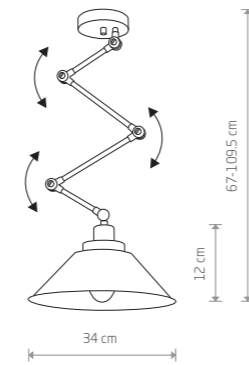

**TECHNO**  
painted steel

- 9144
- 🔌 1xE27, max 60W

**TECHNO**  
painted steel

- 9143
- 🔌 2xE27, max 60W

**TECHNO**  
painted steel

- 9142
- 🔌 3xE27, max 60W

PANTOGRAPH 9126

PANTOGRAPH  
painted steel