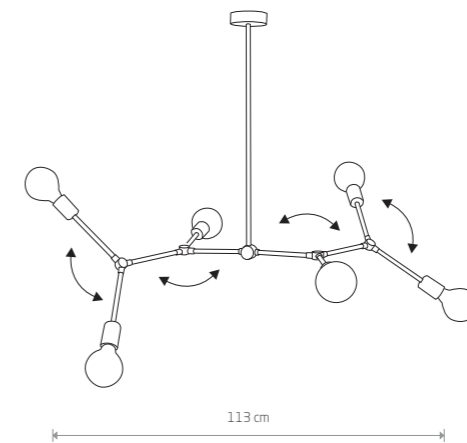

TWIG
painted steel

■ 9141

● 2xE27, max 60W

TWIG
painted steel

■ 9138

● 6xE27, max 60W