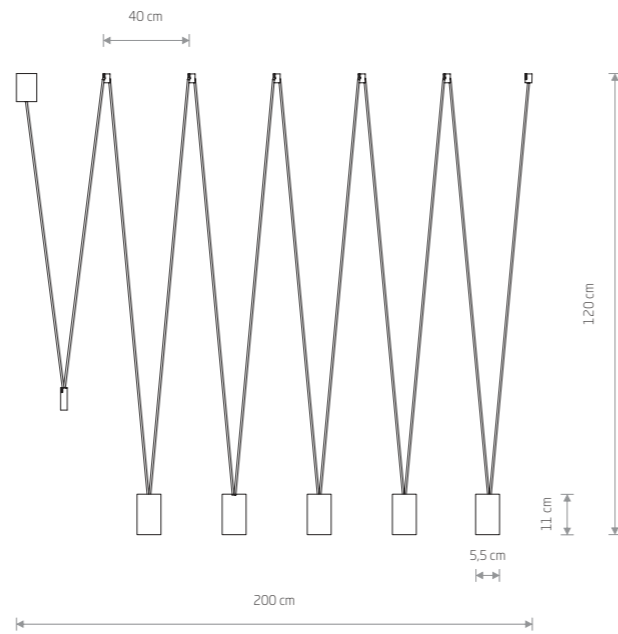

MORE EYE

painting steel

- 7826
- 7825

5xGU10, max 10W only LED

solid brass, painting steel

- 7608

5xGU10, max 10W only LED