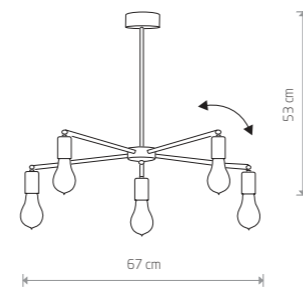

STICKS

painting steel

9735

5xE27, max 60W