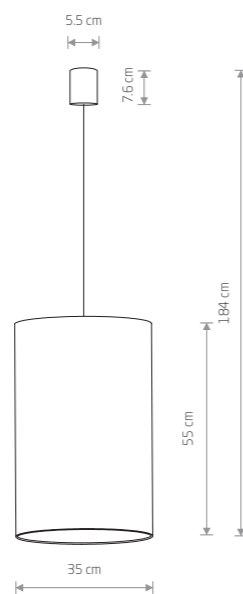

■ 8956

● 4xE27, max 25W only LED

**CROCO**  
velvet, plastic, painted steel

■ 8961

● 9xE27, max 25W only LED

■ WHITE P004 RAL 9003 ■ GRAY T030

BARREL L 8444

BARREL L 8445