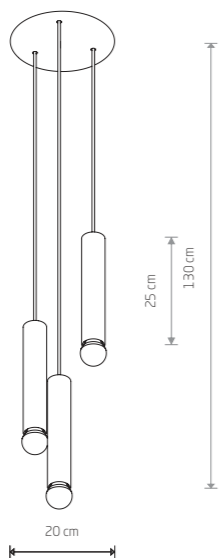

- 9680
- 10xGU10, max 35W

solid brass, braided cable, painted steel

- 7954
- 10xGU10, max 10W only LED

BATON 7856

**BATON**

■ painted steel

■ 7852

● 1xE27, max 10W only LED