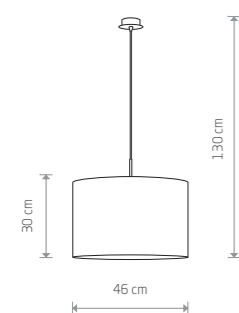

ALICE

fabric, painted steel

9091

1xE27, max 60W