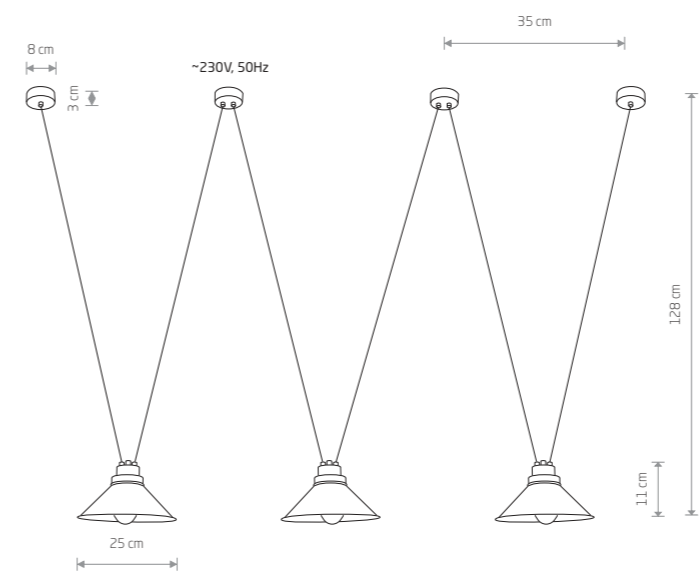

PERM
painted steel

9148

1xE27, max 60W

PERM
painted steel

9147

2xE27, max 60W

PERM
painted steel

9146

3xE27, max 60W

BLACK P013 RAL 9005

COPPER P016