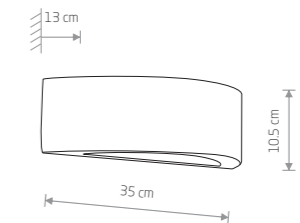

GIPSY S

gypsum, glass

2410

1xE27, max 60W