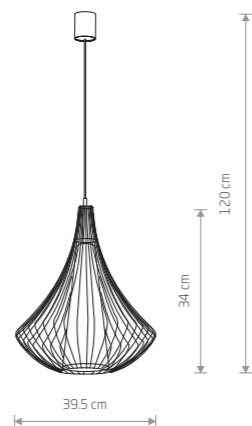

UMBRELLA

■ painted steel

■ 8873

● 1xE27, max 60W

■ brass-plated steel, painted steel

■ 8874

● 1xE27, max 60W

NESS

■ painted steel

■ 6767

■ 6768

● 1xE27, max 60W

KAREN

■ painted steel, fabric

■ 4607

● 1xE27, max 40W

CAGE

■ painted steel

■ 6844

● 1xGU10, max 35W

CAMILLA

■ painted steel, fabric

■ 4611

■ 4610

● 1xE27, max 40W

ALLAN

■ painted steel

■ 6941

● 1xGU10, max 35W