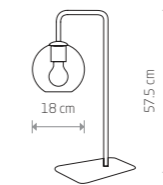

MONACO

glass, painted steel

■ 9308

● 1xE27, max 60W