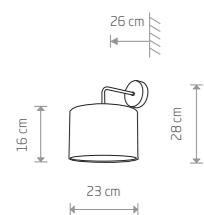

ALICE

fabric, painted steel

9084

1xE27, max 60W

ALICE

fabric, painted steel

9091

1xE27, max 60W

ALICE L

fabric, painted steel

4961

1xE27, max 60W

ALICE M

fabric, painted steel

4962

2xE27, max 60W

ALICE L

painted steel, fabric

4963

1xE27, max 60W

ALICE XS

fabric, painted steel

5663

1xE27, max 60W

ALICE M

fabric, painted steel

3458

1xE27, max 60W

ALICE L

fabric, painted steel

3466

1xE27, max 60W

ALICE L

painted steel, fabric

3464 3457

1xE27, max 60W