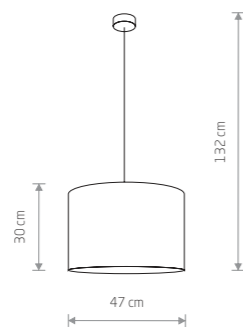

HOTEL
fabric, chrome plated steel

- 9298
- 1xE27, max 60W