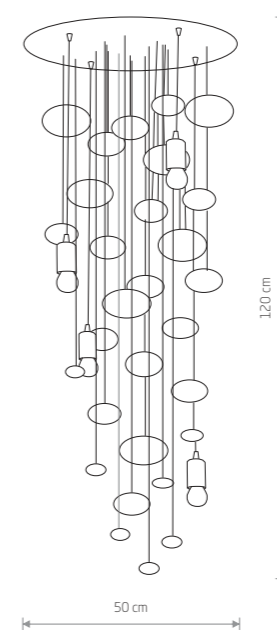

**SALVA C**  
glass, stainless steel

5424  
3xGU10, max 35W

**SALVA E**  
glass, stainless steel

5428  
5xGU10, max 35W

**SALVA G**  
glass, stainless steel

6845  
4xE27, max 60W

**SALVA H**  
glass, stainless steel