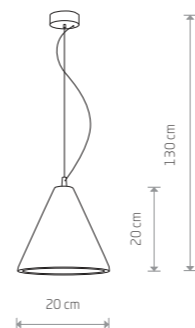

VOLCANO S
concrete, painted steel, chrome

6853
1xGU10, max 35W