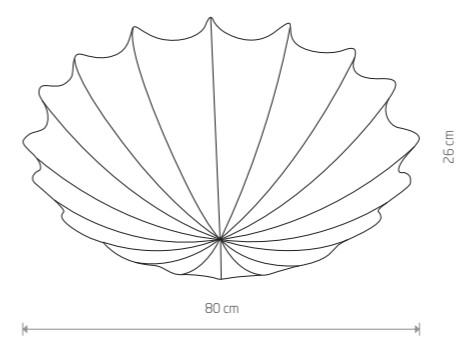

FORM L
fabric, painted steel

- 9672
- ☐ 4xE27, max 25W only LED