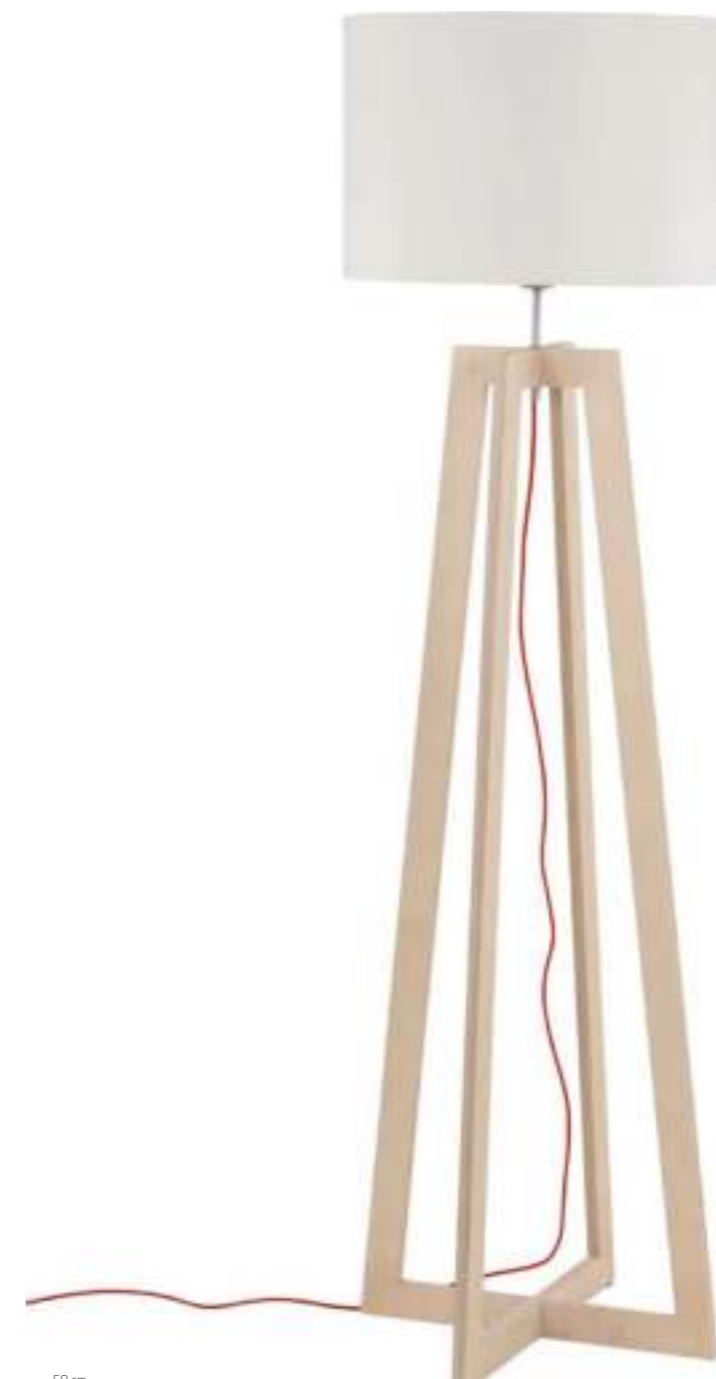

ACROSS

plywood, fabric, braided cable

6927

1xE27, max 60W