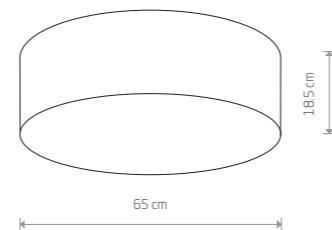

CAMERON
fabric, plastic, painted steel

9682
4xE27, max 25W only LED