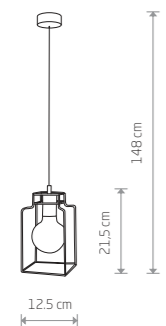

FIORD
painted steel

■ 9668

● 1xE27, max 60W