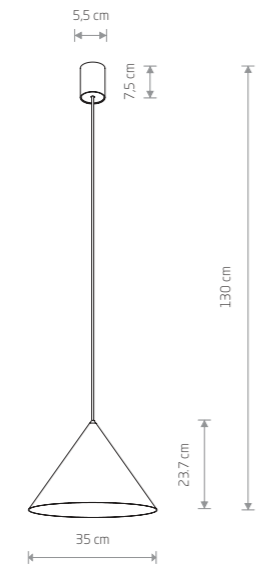

8033 8032

5xGU10, max 10W only LED

ZENITH L 8005

ZENITH M 8003

ZENITH S 7997

**ZENITH L**  
painted steel, solid brass

- 8005
- 8006
- 8007

1xGU10, max 35W