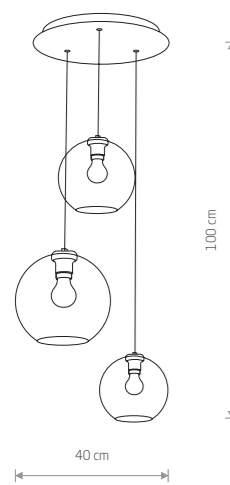

VETRO
glass, painted steel

- 7641
- 3xE27, max 60W