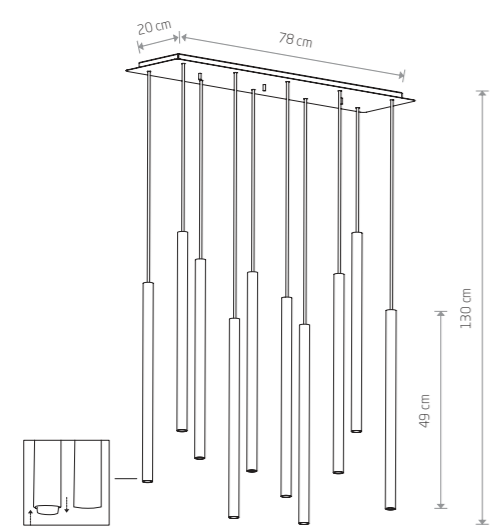

LASER 8308

LASER 490 8922

**LASER 490**  
painted steel

- 8922 ■ 8923
- 10xG9, max 10W only LED
- solid brass, painted steel
- 8924
- 10xG9, max 10W only LED

LASER 1000 7668

**LASER 1000**  
painted steel

- 7667
- 7xG9, max 10W only LED
- solid brass, painted steel
- 7668
- 7xG9, max 10W only LED