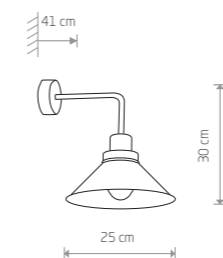

9126

1xE27, max 60W

CRAFT 9150

CRAFT 9151

CRAFT  
painted steel

9151

1xE27, max 60W

CRAFT  
painted steel