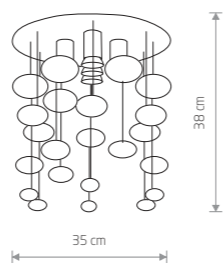

SALVA E
glass, stainless steel

5428
5xGU10, max 35W