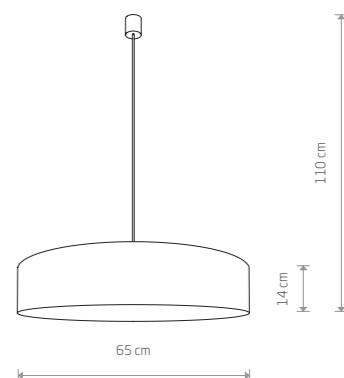

LAGUNA
velvet, plastic, painted steel

8951
3xE27, max 25W only LED