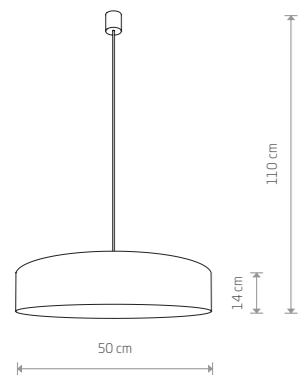

TURDA
fabric, plastic, painted steel

■ 8946

● 3xE27, max 25W only LED