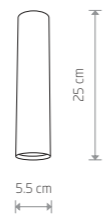

### EYE S

painting steel

5255 5257

5256 6836

1xGU10, max 35W

solid brass

8911

1xGU10, max 35W