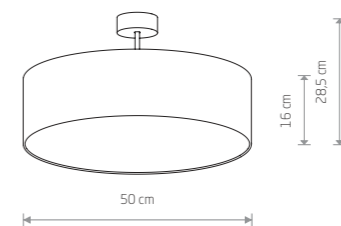

VIOLET

fabric, plastic, painted steel

- 7958
- 7960
- 7961

3xE27, max 25W only LED