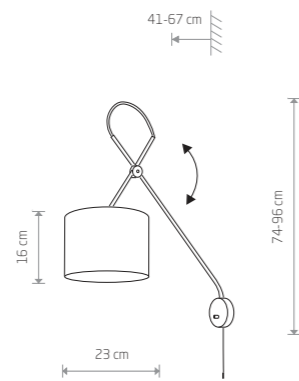

VIPER

fabric, painted steel, chrome

6512 6513

1xE14, max 40W

VIPER 6513