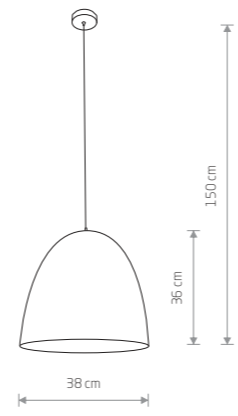

EGG M
composite, painted steel
9022 9021
1xE27, max 40W