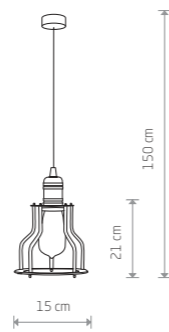

### WORKSHOP A

painting steel, copper-clad steel

6337

1xE27, max 60W

WORKSHOP B 6336

WORKSHOP C 6335