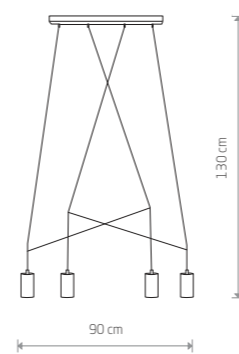

4xGU10, max 10W only LED

**MORE TONE**

painting steel, plastic ABS

- 7821
- 7817

5xGU10, max 10W only LED

IMBRIA 9677

IMBRIA 7956

**IMBRIA**  
painted steel, braided cable