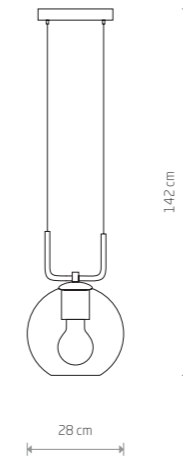

MONACO 9363

**MONACO**

glass, braided cable, painted steel

■ 9363

● 2xE27, max 60W

**MONACO**

glass, braided cable, painted steel

■ 9364