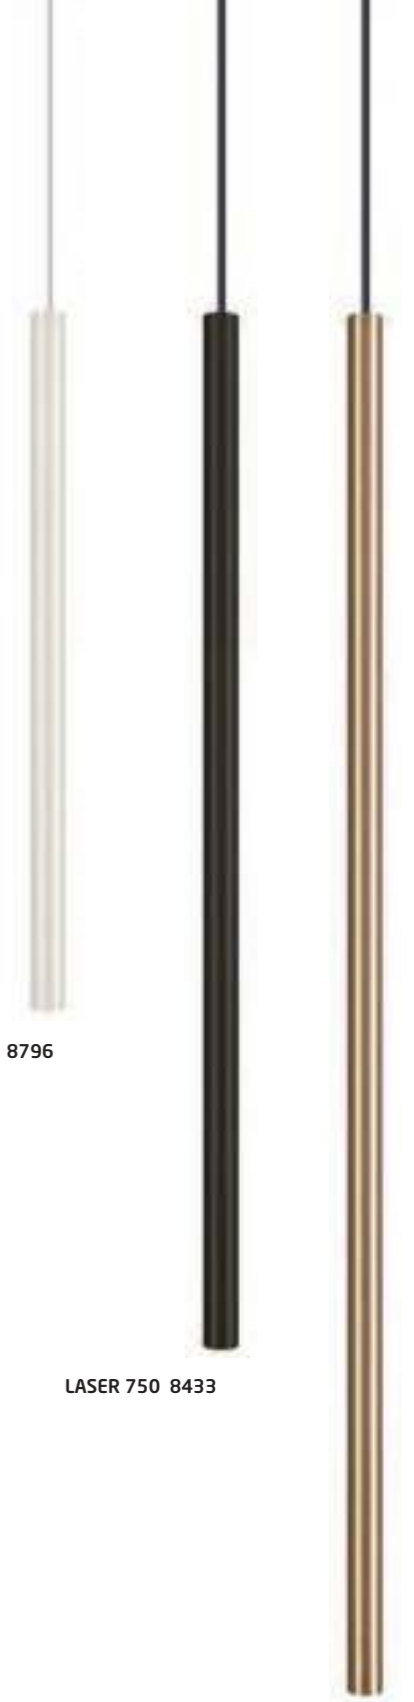

LASER 8308

LASER 490 8922

**LASER 490**  
painted steel

- 8922 ■ 8923
- 10xG9, max 10W only LED
- solid brass, painted steel
- 8924
- 10xG9, max 10W only LED

LASER 1000 7668

**LASER 1000**  
painted steel

- 7667
- 7xG9, max 10W only LED
- solid brass, painted steel
- 7668
- 7xG9, max 10W only LED

**LASER 490**  
painted steel

- 8918 ■ 8920
- 7xG9, max 10W only LED
- solid brass, painted steel
- 8921
- 7xG9, max 10W only LED

LASER 490 8920

LASER 750 8433

### LASER 490

painting steel

8796 8797

1xG9, max 10W only LED

solid brass, painting steel

8798

1xG9, max 10W only LED

LASER 490 8796