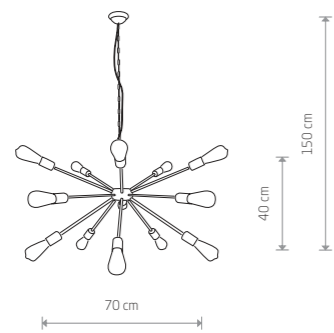

ROD
painted steel

9027 9733

15x E27, max 60W