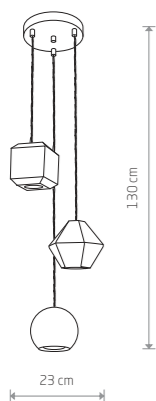

GEOMETRIC
concrete, painted steel

9695
3xGU10, max 35W