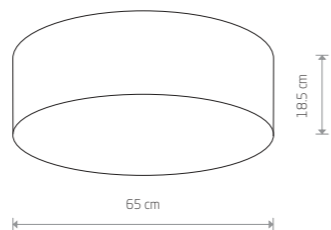

CAMERON
fabric, plastic, painted steel

9606
4xE27, max 25W only LED