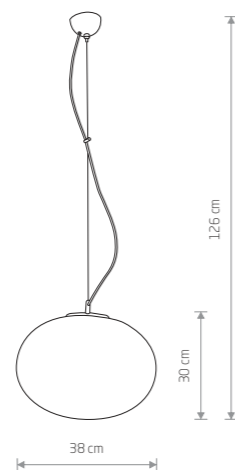

NUAGE L

glass, chrome plated steel

7026

1xE27, max 60W