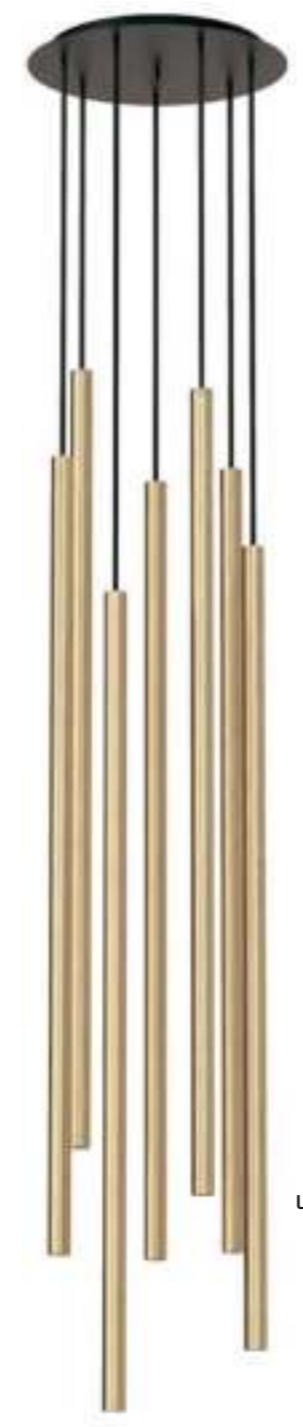

LASER 8308

LASER 490 8922

**LASER 490**  
painted steel

- 8922 ■ 8923
- 10xG9, max 10W only LED
- solid brass, painted steel
- 8924
- 10xG9, max 10W only LED

LASER 1000 7668

**LASER 1000**  
painted steel

- 7667
- 7xG9, max 10W only LED
- solid brass, painted steel
- 7668
- 7xG9, max 10W only LED