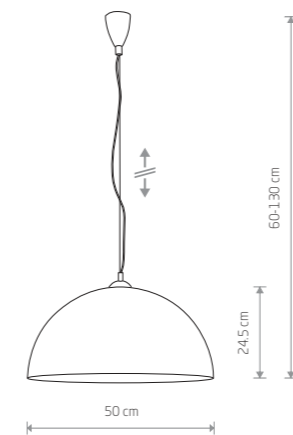

● 1xE27, max 60W

**HEMISPHERE S**  
painted steel, plastic

- 4841

● 1xE27, max 60W

**HEMISPHERE L**  
painted steel, plastic

- 4843
- 4844
- 4842

● 1xE27, max 60W

**HEMISPHERE L**  
painted steel, plastic