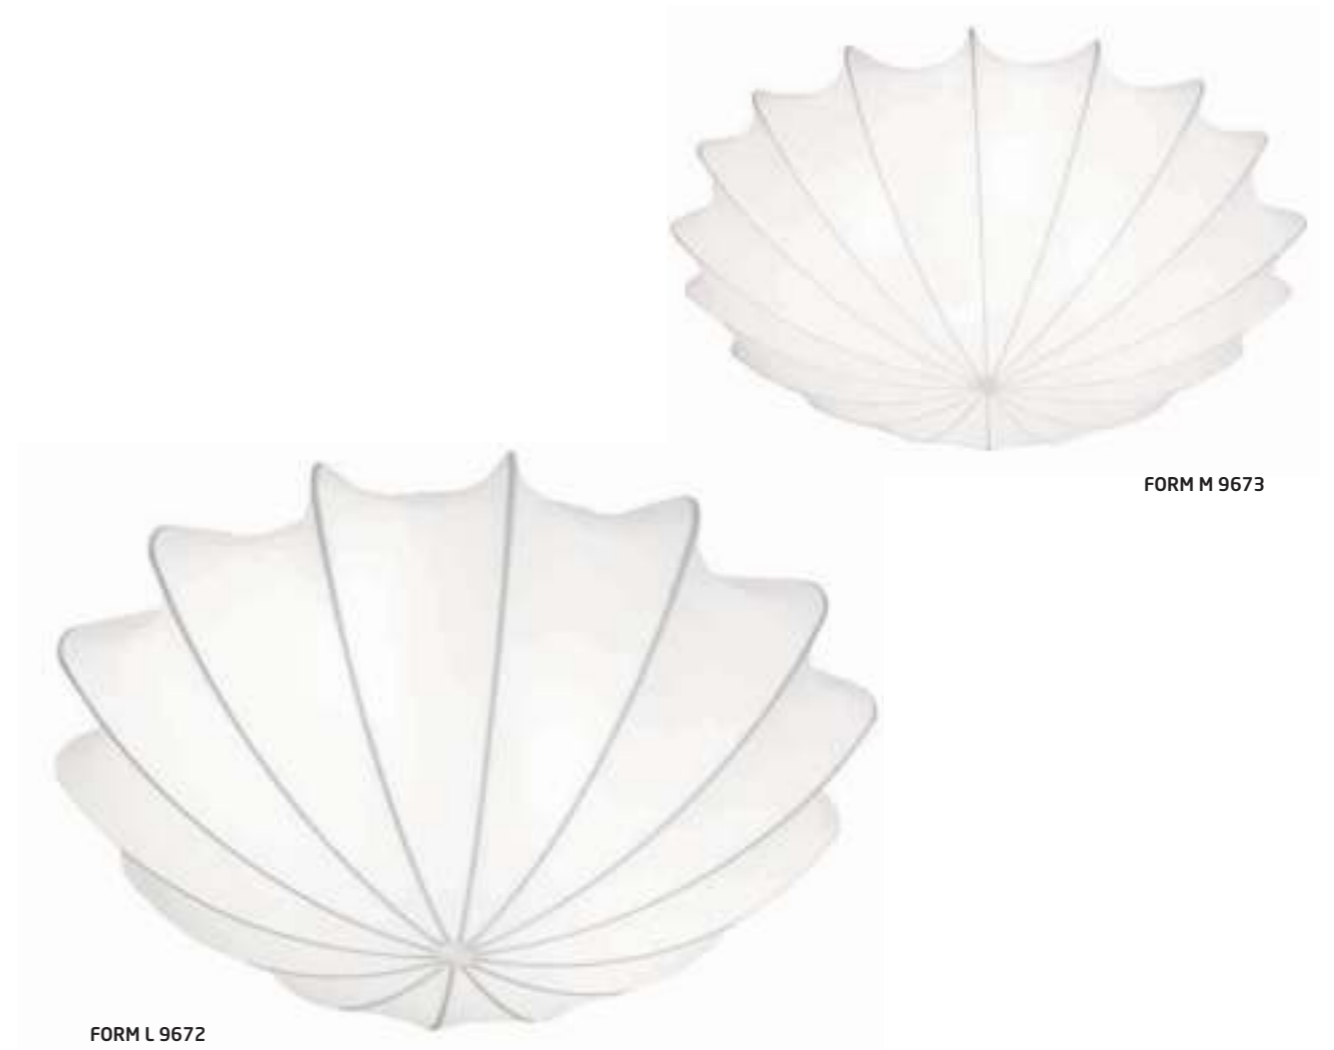

MIST
fabric, plastic, painted steel

- 8943
- ☐ 3xE27, max 25W only LED

MIST
fabric, plastic, painted steel

- 8944
- ☐ 7xE27, max 25W only LED

MIST
fabric, plastic, painted steel

- 8942
- ☐ 3xE27, max 25W only LED