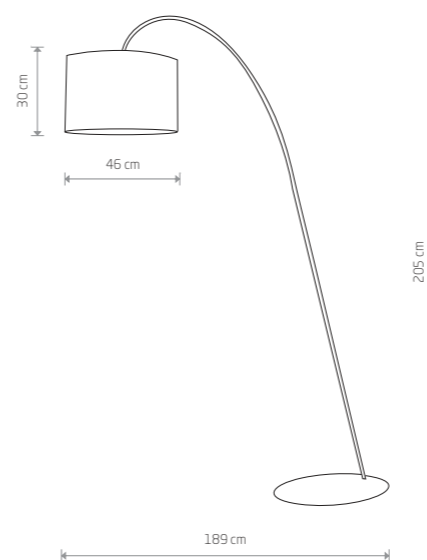

ALICE L

fabric, painted steel

3466

1xE27, max 60W

ALICE L

painted steel, fabric

3464 3457

1xE27, max 60W