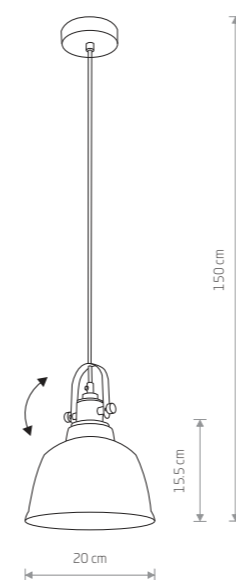

AMALFI

metallized glass, steel, solid brass

9154 9155

1xE27, max 60W

AMALFI M

metallized glass, steel, solid brass

9152 9153

1xE27, max 60W