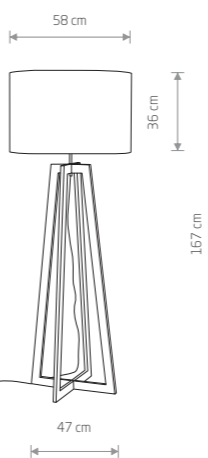

ACROSS

plywood, fabric, braided cable

6927

1xE27, max 60W