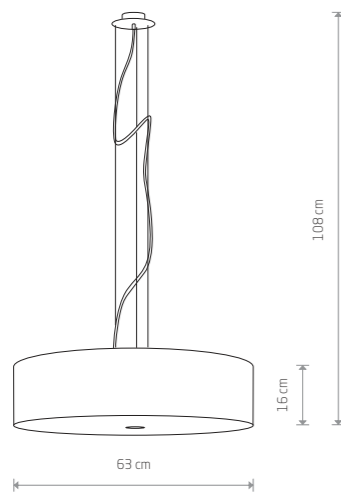

VIVIANE

fabric, glass, chrome

- 6772
- 6773
- 6774

3xE27, max 60W

VIVIANE

fabric, glass, chrome

- 6391
- 6532
- 6390

3xE27, max 60W