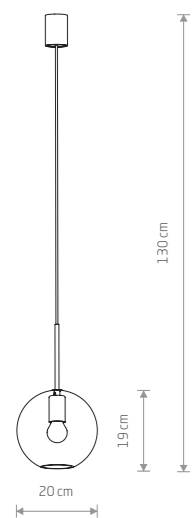

### glass, solid brass, painted steel

- 7867
- 1xGU10, max 10W only LED

CYLINDER M 7868

**SPHERE S**  
glass, painted steel

7847

1xG9, max 10W

**SPHERE M**  
glass, painted steel

7848