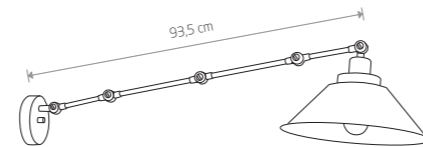

**TECHNO**  
painted steel

- 9144
- 🔌 1xE27, max 60W

**TECHNO**  
painted steel

- 9143
- 🔌 2xE27, max 60W

**TECHNO**  
painted steel

- 9142
- 🔌 3xE27, max 60W

PANTOGRAPH 9126

PANTOGRAPH  
painted steel