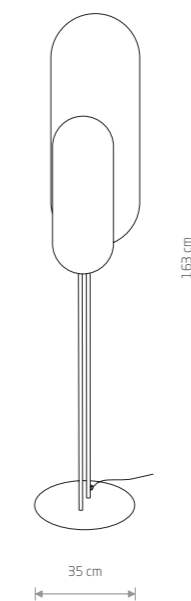

WHEEL LUX

plywood, plywood, steel

7646

2xGX53, max 8W