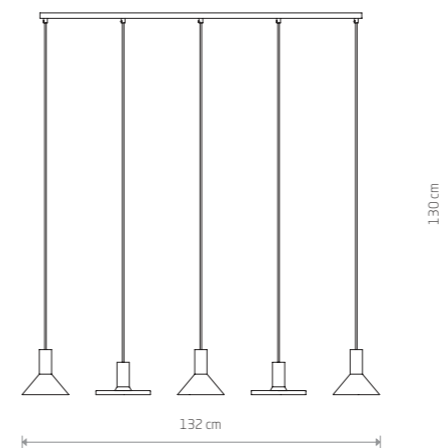

HERMANOS 8032

HERMANOS 8040

HERMANOS

painting steel, solid brass

8040 8103

1xGU10, max 10W only LED

HERMANOS

painting steel, solid brass