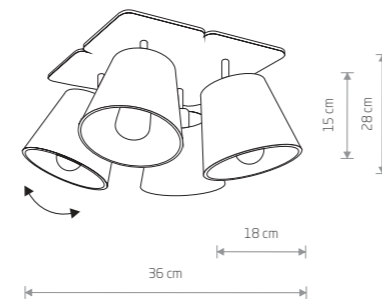

■ 9717

☐ ☐ ☐ 3xE27, max 40W

**AWINION**

fabric, plywood, painted steel

■ 9716

☐ ☐ ☐ ☐ 4xE27, max 40W

**COBA ANTIQUE**

plywood, painted steel