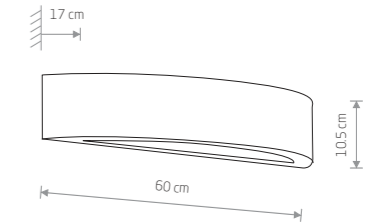

GIPSY L

gypsum, glass

2411

2xE27, max 60W