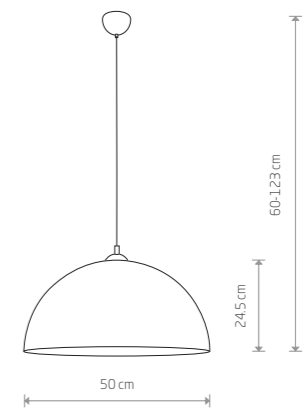

1xE27, max 60W

HEMISPHERE HIT S 6777

**HEMISPHERE HIT S**  
painted steel

6777

1xE27, max 60W

**HEMISPHERE HIT L**  
painted steel

6778

1xE27, max 60W