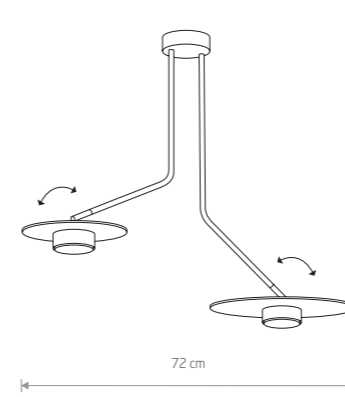

DISK
painted steel, plywood

- 7643
- 2xGX53, max 8W