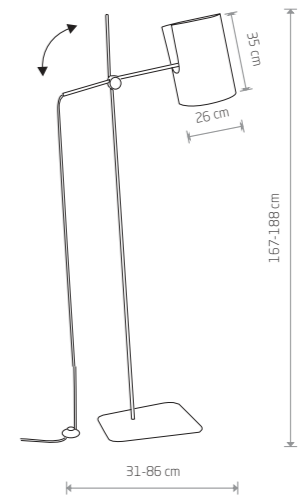

ZELDA

fabric, painted steel

- 6010

1xE27, max 60W