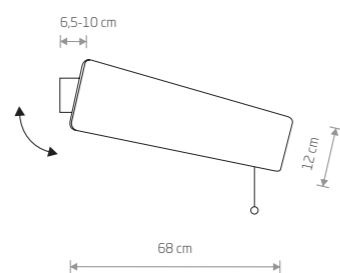

OSLO LED 7522

**OSLO 30**  
wood, painted steel

9700  
1xE14, max 40W

**OSLO LED 60**  
wood, painted steel

7521 7517  
1xLED TUBE T8, max 11W, included

**OSLO LED 90**  
wood, painted steel

7518  
1xLED TUBE T8, max 16W, included