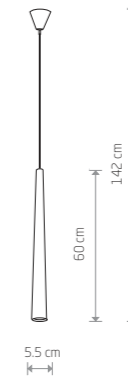

QUEBECK
painted aluminum, painted steel

- 5403   ■ 5405
- ● 1xGU10, max 35W