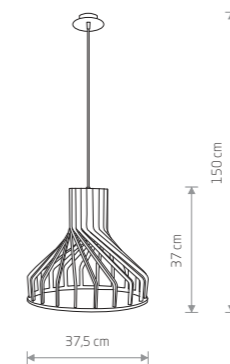

4171

1xE27, max 60W

**IKA D**

plywood, painted steel

4174

1xE27, max 60W

**BIO**

plywood