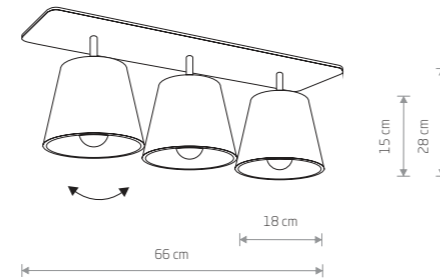

AWINION

fabric, plywood, painted steel

■ 9717

☐ ☐ ☐ 3xE27, max 40W