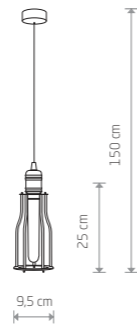

### WORKSHOP A

painting steel, copper-clad steel

6337

1xE27, max 60W

WORKSHOP B 6336

WORKSHOP C 6335