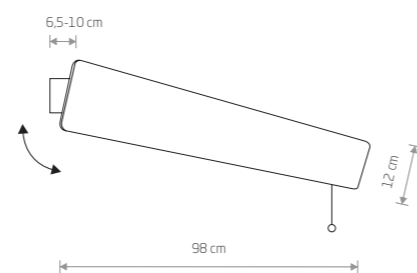

OSLO LED 7522

**OSLO 30**  
wood, painted steel

9700  
1xE14, max 40W

**OSLO LED 60**  
wood, painted steel

7521 7517  
1xLED TUBE T8, max 11W, included

**OSLO LED 90**  
wood, painted steel

7518  
1xLED TUBE T8, max 16W, included