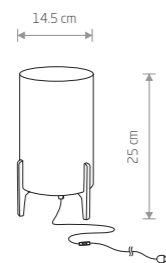

fabric, painted aluminum

- 7758
- 7760
- 7761
- 8076
- 8077
- 8078
- 8080
- 8075

1xG9, max 10W only LED

**ZELDA**

fabric, painted steel

- 6010

1xE27, max 60W