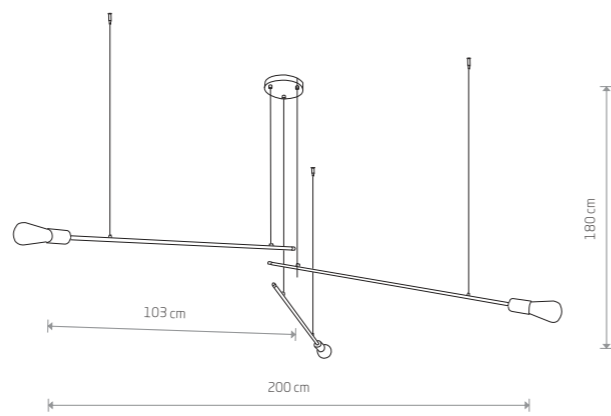

PILE
painted steel, steel

- 9128
- ● 3xE27, max 60W