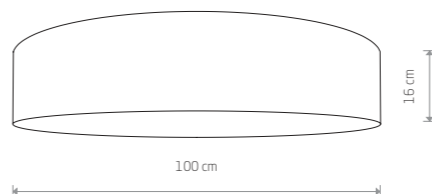

### NUAGE

glass, chrome plated steel

9272

2xE27, max 60W

**LAGUNA**  
velvet, plastic, painted steel

8954  
3xE27, max 25W only LED

**LAGUNA**  
velvet, plastic, painted steel

8957  
4xE27, max 25W only LED