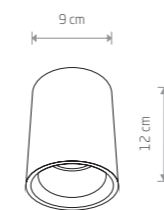

SHY S
concrete

9390
1xGU10, max 35W