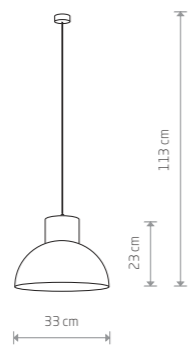

■ 6367

● 1xE27, max 60W

HEMISPHERE RUST L  
painted steel

■ 6368

● 1xE27, max 60W

HEMISPHERE RUST L 6368

**WORKS**  
painted steel

6612 6613 6510