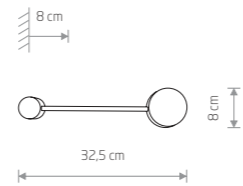

ORBIT

painting steel

7803 7806

1xGX53, max 8W