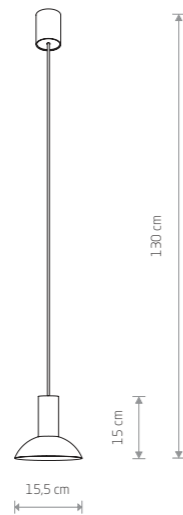

HERMANOS

painting steel, solid brass

8037 8194

1xGU10, max 10W only LED