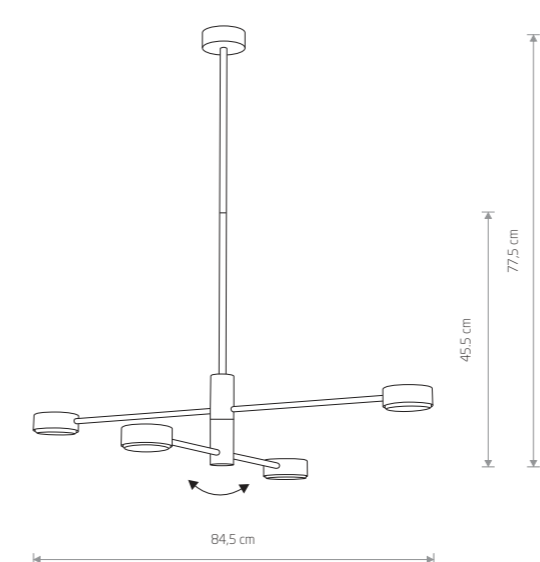

ORBIT

painting steel

7941 7945

4xGX53, max 8W