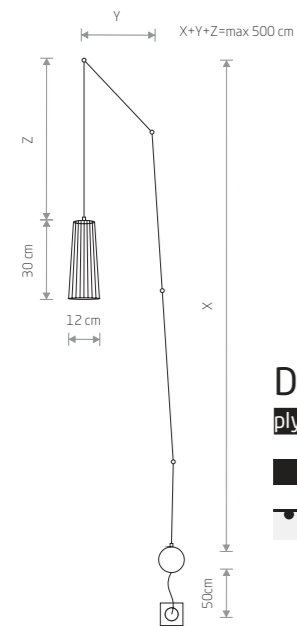

6333

1xGU10, max 35W

plywood

9847

1xE27, max 40W

DOVER 9263

**DOVER**

plywood, braided cable, painted steel