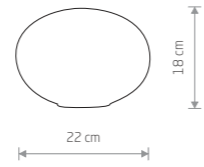

NUAGE S

glass

7021

1xE27, max 60W