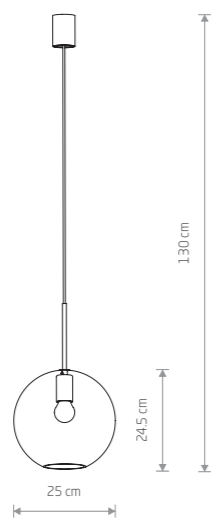

SPHERE L
glass, painted steel

7850

1xE27, max 40W