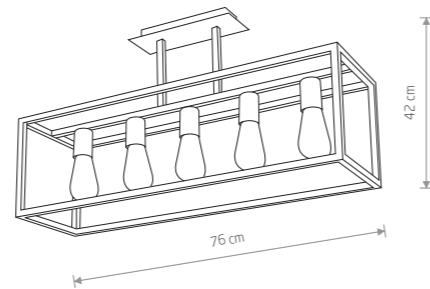

■ 9046  
● 1xE27, max 60W

**CRATE**  
painted steel

■ 9045  
● 1xE27, max 60W

**CRATE**  
painted steel

■ 9047  
● 5xE27, max 60W

■ BLACK P013 RAL 9005

CRATE 9047

PLANT 9381