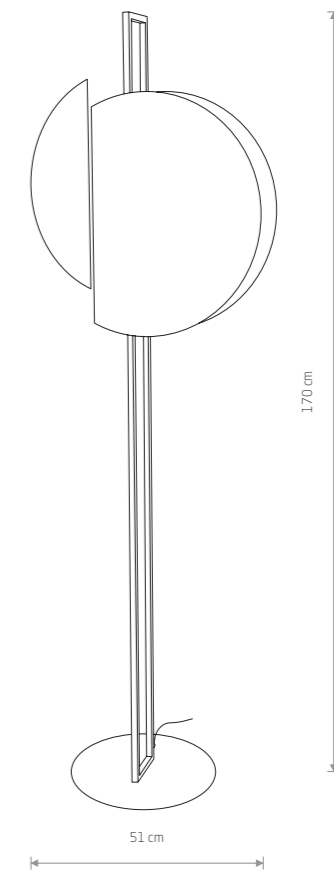

SUNSET
plywood, painted steel

7647

2xGX53, max 8W

Item No.	Power	Colour temp.	Luminous flux	Beam angle	Colour Rendering Index (CRI)	Input	Safety type	Ingress protection	Lifetime
7651	15W LED	3000K	610 lm	150°	80	220-230 V, 50/60 Hz	⊕	IP20	50000h