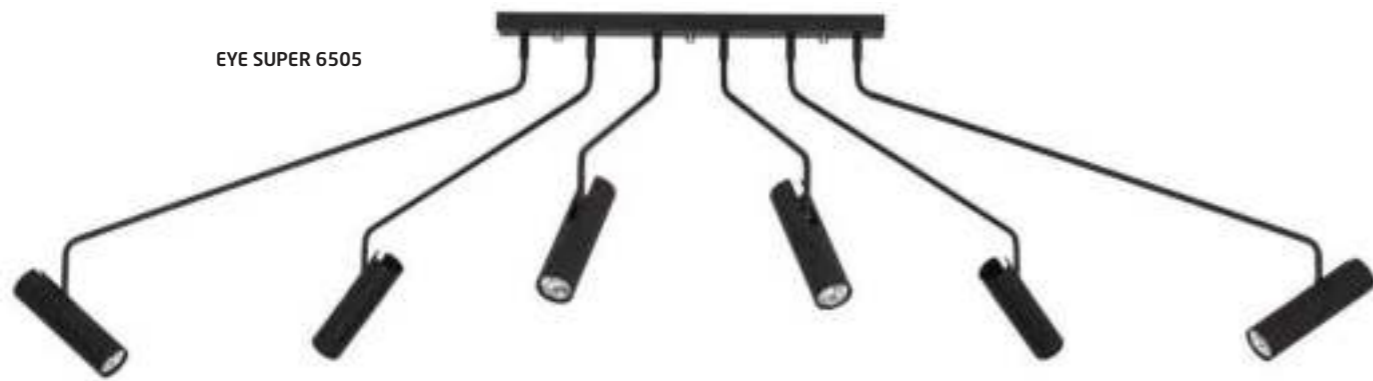

EYE SUPER 6497

**EYE SUPER**

painting steel, chrome

6491 6497 6504

3xGU10, max 35W

EYE SUPER 6505

**EYE SUPER**

painting steel, chrome