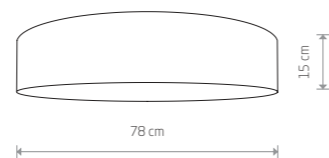

TURDA
fabric, plastic, painted steel

8958
7xE27, max 25W only LED