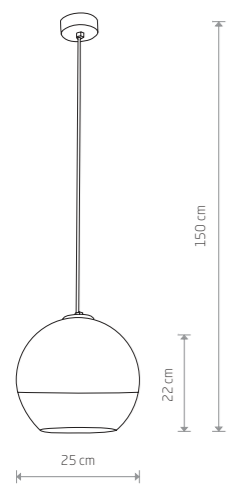

GLOBE PLUS M
metallized glass, painted steel

- 7606
- 1xE27, max 60W