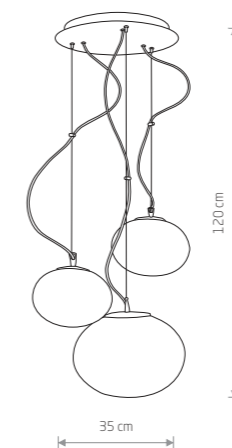

### NUAGE L

glass, chrome plated steel

7026

1xE27, max 60W

NUAGE 7027