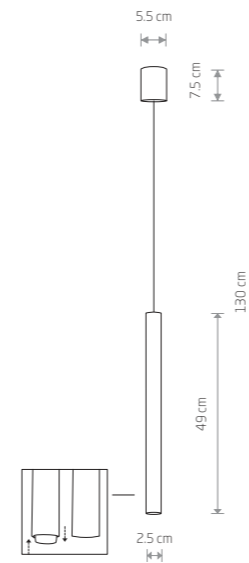

**LASER 490**  
painted steel

- 8918 ■ 8920
- 7xG9, max 10W only LED
- solid brass, painted steel
- 8921
- 7xG9, max 10W only LED

LASER 490 8920

LASER 750 8433