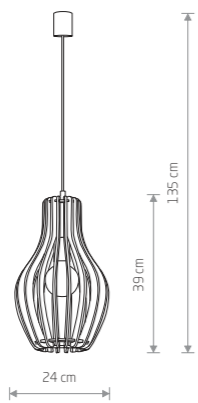

■ 9044

☐ ☐ ☐ ☐ 4xE27, max 60W

**IKA C**

plywood, painted steel

4173

1xE27, max 60W

**IKA A**

plywood, painted steel