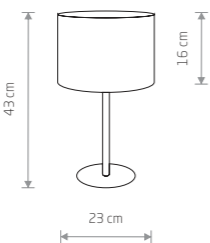

HOTEL
chrome plated steel, fabric

8982 9301

1xE27, max 60W