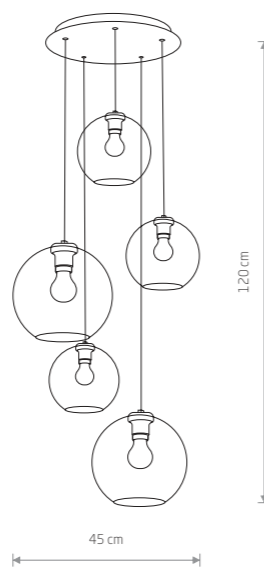

■ 9308

● 1xE27, max 60W

MONACO 9308

**VETRO**  
glass, painted steel

- 7641
- 3xE27, max 60W

**VETRO**  
glass, painted steel

- 7642
- 5xE27, max 60W

**VETRO**  
glass, painted steel