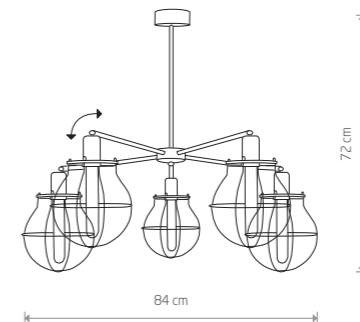

- 9740
- 3xE27, max 60W

MANUFACTURE 9742

MANUFACTURE
painted steel, copper-clad steel