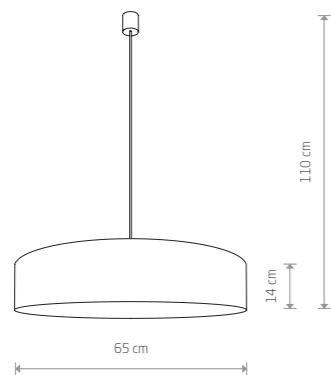

TURDA
fabric, plastic, painted steel

■ 8947

● 3xE27, max 25W only LED