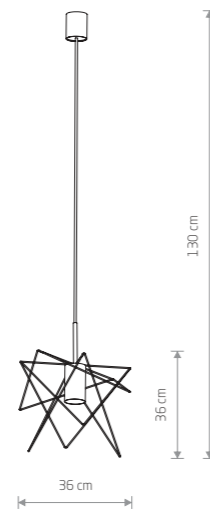

GSTAR

■ painted steel

■ 7795

● 1xGU10, max 10W only LED

■ brass-plated steel, painted steel

■ 8854

● 1xGU10, max 10W only LED