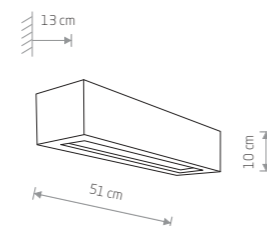

### GIPSY S

gypsum, glass

2206

1xE27, max 60W

SOLID 9721

**SOLID**  
concrete, glass

9721  
2xE27, max 60W

**SHY M**  
concrete