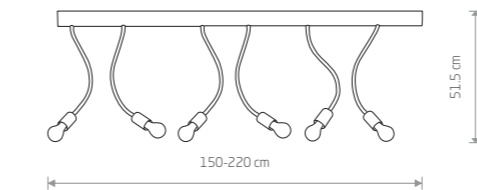

FLEX
flexible stem, painted steel

9765
6xE27, max 60W