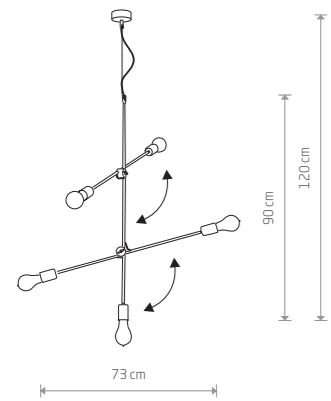

STICKS

painting steel

9076 6270

5xE27, max 60W