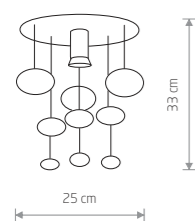

SALVA A
glass, stainless steel

5422
1xGU10, max 35W