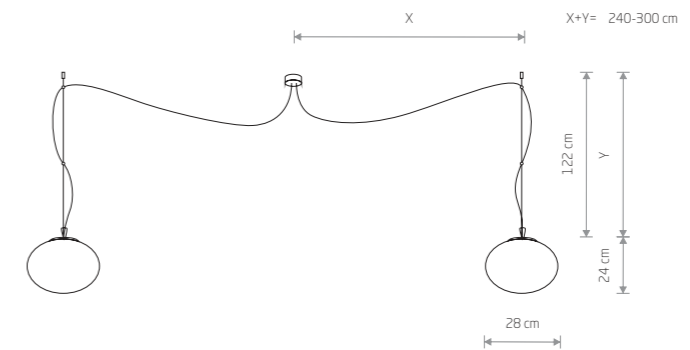

### NUAGE

glass, chrome plated steel

9272

2xE27, max 60W

**LAGUNA**  
velvet, plastic, painted steel

8954  
3xE27, max 25W only LED

**LAGUNA**  
velvet, plastic, painted steel

8957  
4xE27, max 25W only LED