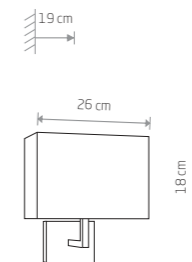

**HOTEL**  
fabric, chrome plated steel

- 9298
- 1xE27, max 60W

HOTEL LED 9302

**HOTEL LED**  
fabric, chrome plated steel

- 6800 ■ 9302
- 1xE27 max 60W, 1x2.2W LED

HOTEL 9218

**HOTEL**  
fabric, chrome plated steel