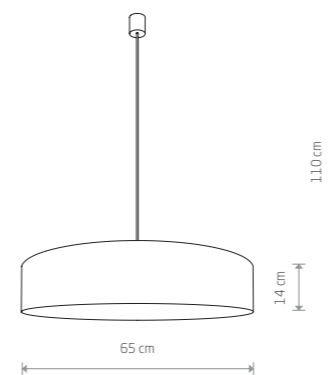

TURDA
fabric, plastic, painted steel

8950
3xE27, max 25W only LED

8955
4xE27, max 25W only LED