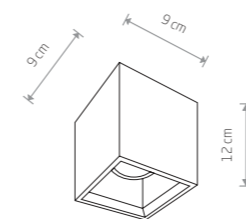

BOLD S
concrete

9388
1xGU10, max 35W