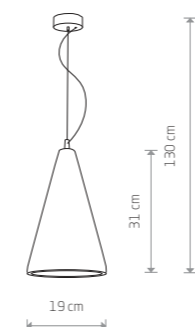

VOLCANO L
concrete, painted steel, chrome

6852
1xE27, max 60W