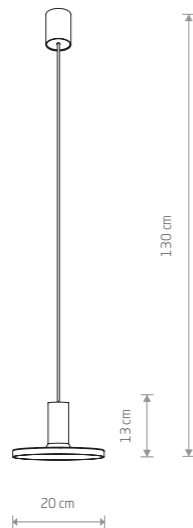

8031 8030

3xGU10, max 10W only LED

HERMANOS 8031

HERMANOS 8038

HERMANOS

painting steel, solid brass

8038 8100

1xGU10, max 10W only LED