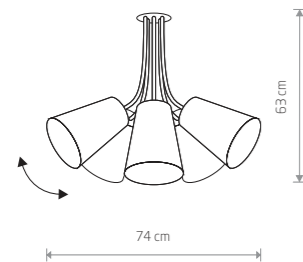

- 9083
- 1xE27, max 60W

ALICE  
fabric, painted steel

- 9090
- 1xE27, max 60W

FLEX SHADE 9277

**FLEX SHADE**  
fabric, flexible stem, painted steel

9277 9278  
5xE27, max 60W

**FLEX**  
flexible stem, painted steel