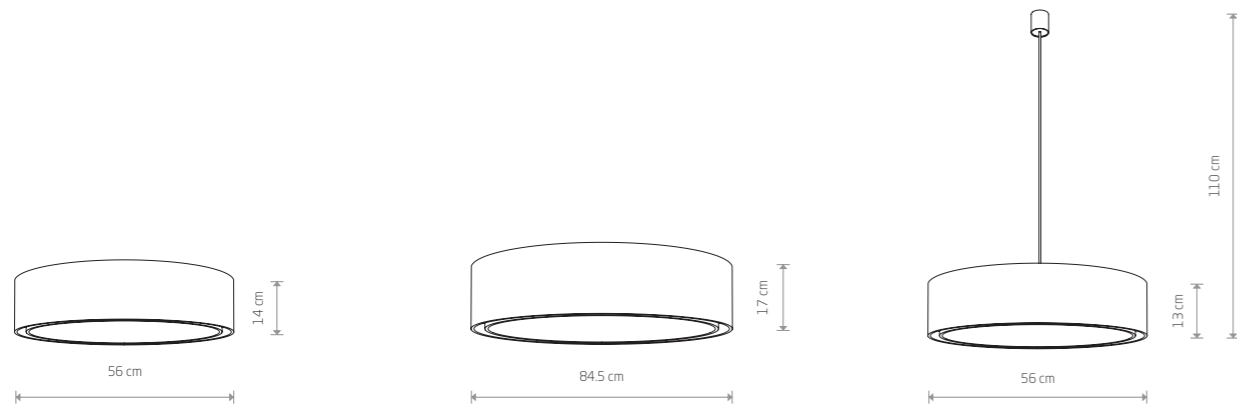

MIST
fabric, plastic, painted steel

- 8943
- ☐ 3xE27, max 25W only LED

MIST
fabric, plastic, painted steel

- 8944
- ☐ 7xE27, max 25W only LED

MIST
fabric, plastic, painted steel

- 8942
- ☐ 3xE27, max 25W only LED