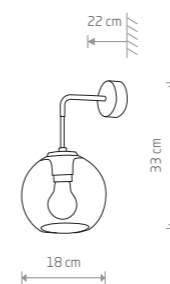

■ 9308

● 1xE27, max 60W

MONACO 9308

**VETRO**  
glass, painted steel

- 7641
- 3xE27, max 60W

**VETRO**  
glass, painted steel

- 7642
- 5xE27, max 60W

**VETRO**  
glass, painted steel