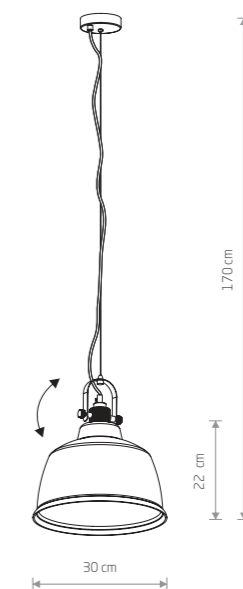

**AMALFI**

metallized glass, steel, solid brass

9154 9155

1xE27, max 60W

**AMALFI M**

metallized glass, steel, solid brass

9152 9153

1xE27, max 60W