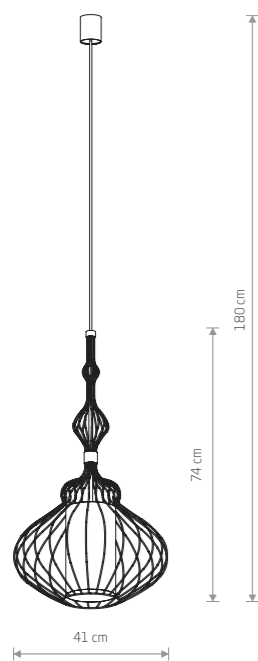

● 1xE27, max 60W

WAVE L 8856

ABI M 8866

ABI S 8870

ABI L 8864

PICO 8862

PICO 8863

ABI M  
painted steel, fabric