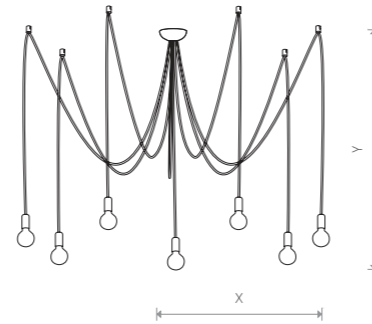

X+Y=max 300 cm

**SPIDER**  
braided cable, painted steel

9744 6788

5xE27, max 60W

X+Y=max 300 cm

**SPIDER**  
braided cable, painted steel

9743 6785

7xE27, max 60W