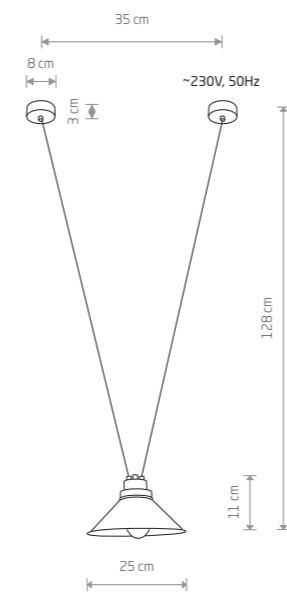

PERM
painted steel

9148

1xE27, max 60W

PERM
painted steel

9147

2xE27, max 60W

PERM
painted steel

9146

3xE27, max 60W

BLACK P013 RAL 9005

COPPER P016