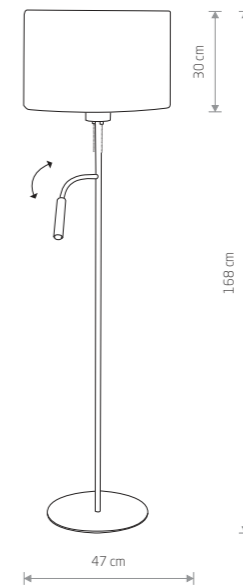

HOTEL PLUS
fabric, painted steel, flexible stem

9074 9072

1xE27 max 60W, 1xG9 max 20W only LED