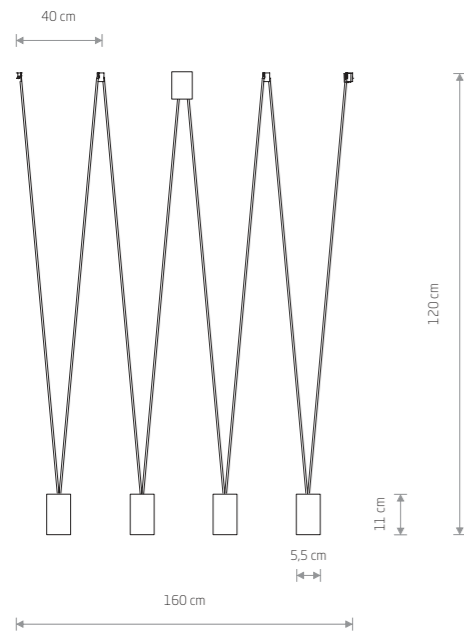

MORE EYE

painting steel

- 7824
- 7822

4xGU10, max 10W only LED

solid brass, painting steel

- 7610

4xGU10, max 10W only LED