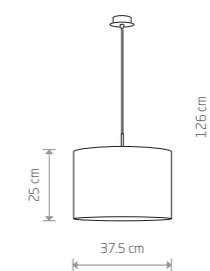

ALICE L 3466

ALICE XS 5663

ALICE M 6815

ALICE M 6817

ALICE XS  
fabric, painted steel

- 6812 5723
- 1xE27, max 60W

ALICE L  
painted steel, fabric

- 6818 5386
- 1xE27, max 60W