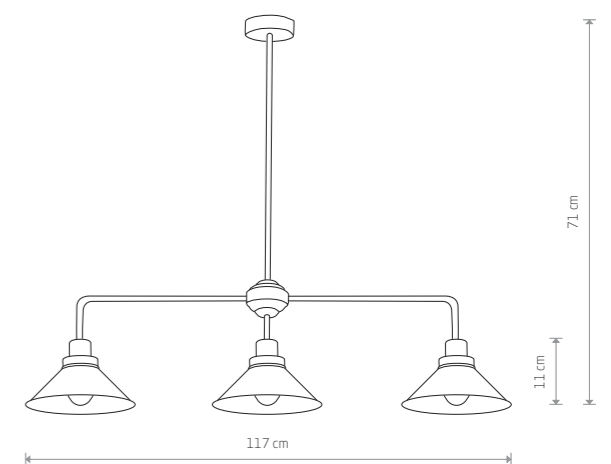

9126

1xE27, max 60W

CRAFT 9150

CRAFT 9151

CRAFT  
painted steel

9151

1xE27, max 60W

CRAFT  
painted steel