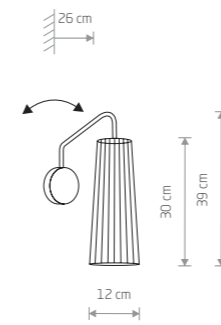

9264

1xGU10, max 35W

**DOVER**

plywood, braided cable, painted steel

9263

2xGU10, max 35W

DOVER 9260

**DOVER**