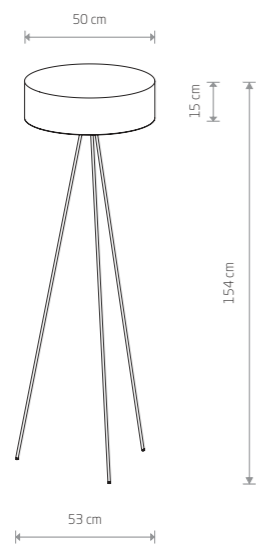

CADILAC

fabric, painted steel, plastic

- 7988
- 7990
- 8190

3xE27, max 25W only LED