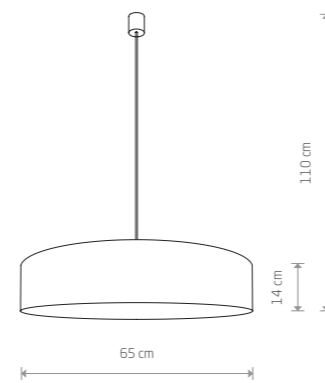

8802  
7xE27, max 25W only LED

CROCO 8948

CROCO 8956

CROCO 8961

**CROCO**  
velvet, plastic, painted steel

■ 8948

● 3xE27, max 25W only LED

**CROCO**  
velvet, plastic, painted steel