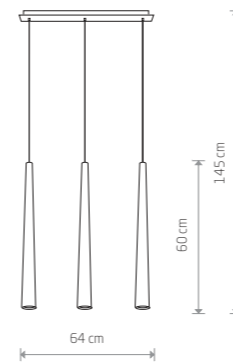

QUEBECK
painted aluminum, painted steel

- 5404   ■ 5406
- ● 3xGU10, max 35W