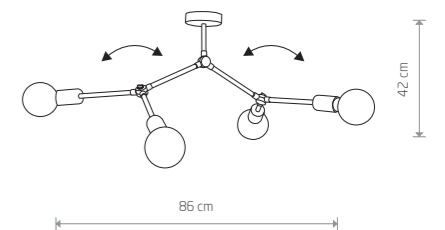

**TWIG**  
painted steel

■ 9140

● 4xE27, max 60W

SPIDER 6785

X+Y=max 300 cm

**SPIDER**  
braided cable, painted steel

9745 6792

1xE27, max 60W