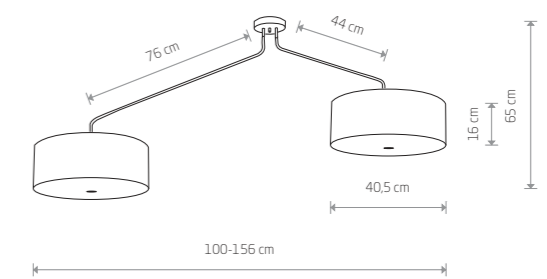

- 6391
- 6532
- 6390

3xE27, max 60W

VIOLET

fabric, plastic, painted steel

- 7958
- 7960
- 7961

3xE27, max 25W only LED

FALCON 7950

HAWK 8843