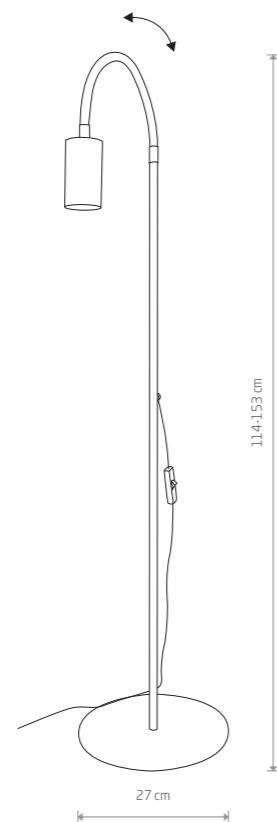

EYE FLEX

painting steel, flexible stem

8934 8935

1xGU10, max 10W only LED