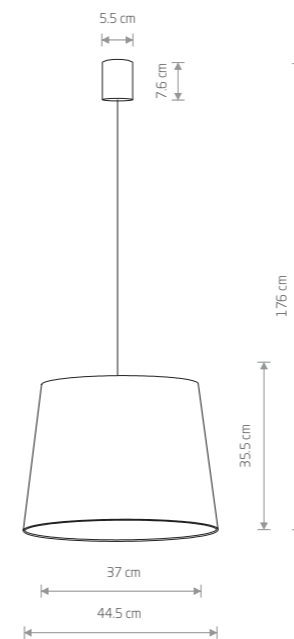

CONE M
velvet, painted steel

- 8441
- 8443
- 8442

1xE27, max 60W