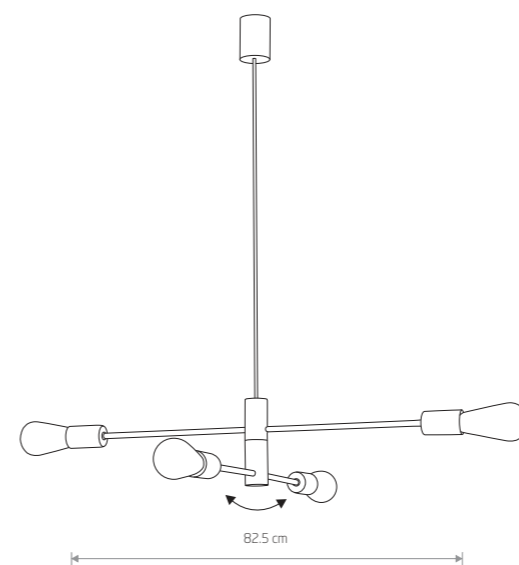

ROTOR
painted steel

7935

4xE27, max 60W