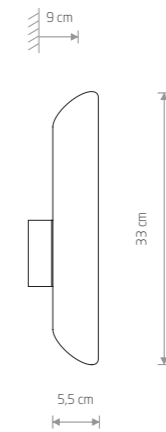

## EYE WALL

painting steel

8073 8072

2xGU10, max 10W only LED

solid brass, painting steel

8074

2xGU10, max 10W only LED