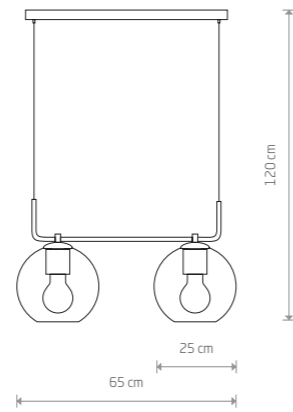

MONACO

glass, braided cable, painted steel

■ 9363

● 2xE27, max 60W