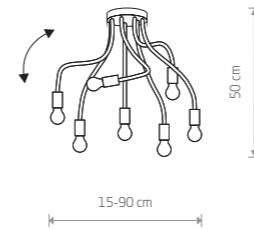

- 9083
- 1xE27, max 60W

ALICE  
fabric, painted steel

- 9090
- 1xE27, max 60W

FLEX SHADE 9277

**FLEX SHADE**  
fabric, flexible stem, painted steel

9277 9278  
5xE27, max 60W

**FLEX**  
flexible stem, painted steel