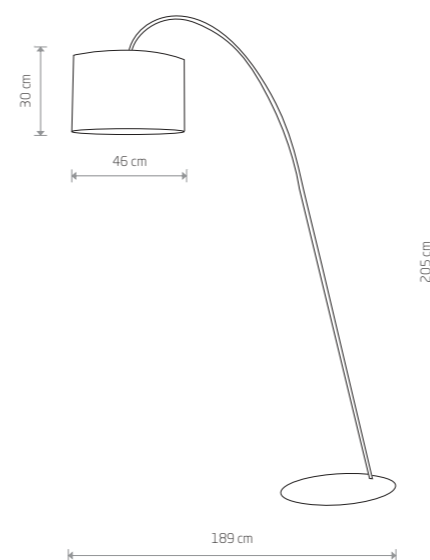

ALICE L 3466

ALICE XS 5663

ALICE M 6815

ALICE M 6817

ALICE XS  
fabric, painted steel

- 6812 5723
- 1xE27, max 60W

ALICE L  
painted steel, fabric

- 6818 5386
- 1xE27, max 60W