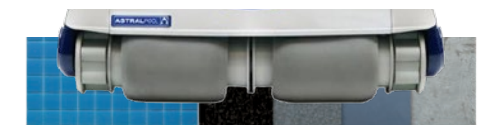

It cleans 4 times better

Thanks to the new 3D filter bag, it cleans 4 times better than other filters. The New filter bag fabric has loops that trap even the smallest microparticles.

For all types of debris

Easy-to-adjust nozzle for any condition. Retracting the nozzle picks up light particles with ease, while having the nozzle released allows the pickup of heavier particles.

For all types of pool

The PVA wheels ensure that your cleaner adapts perfectly to any surface, whether tiling, a liner, polyester or painted concrete. They ensure maximum grip to walls and all type of slopes.