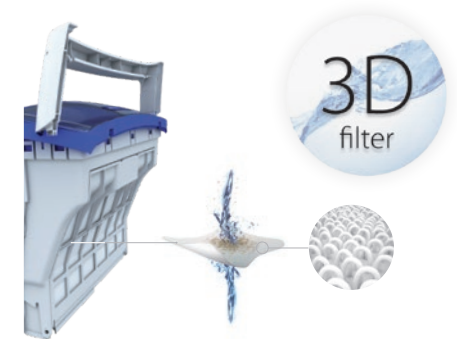

Powered by GYRO Technology

Gyro is a **smart navigation system**. It can sense all the movements in 3 dimensions by using a 3 axis sensor and is equipped with an accelerometer that informs if the robotic cleaner is moving. This guarantees pools are thoroughly cleaned during each cycle by avoiding all types of obstacles, even avoiding the power cable from getting tangled.

Mechanical Swivel System

The Mechanical Swivel System prevents the power cable from becoming tangled & allows the cleaner to traverse your pool freely without problems.

Dual Motors

Powerful dual motors improve power and turning radius.

The cleanest pool with minimum effort

Equipped with the latest technology designed by AstralPool, these robotic cleaners are perfect for all types of pool shapes, sizes and surfaces. AstralPool robotic cleaners make pool cleaning easier and efficient.

It cleans 4 times better

Thanks to the new 3D filter bag, it cleans 4 times better than other filters. The New filter bag fabric has loops that trap even the smallest microparticles.

For all types of debris