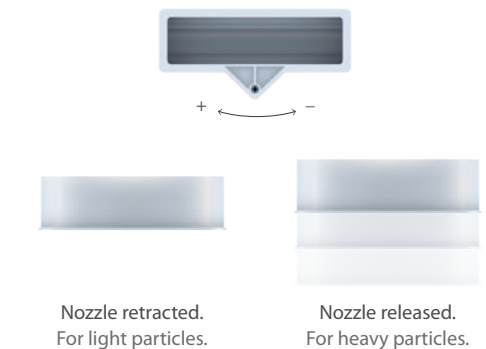

For all types of debris

Easy-to-adjust nozzle for any condition. Retracting the nozzle picks up light particles with ease, while having the nozzle released allows the pickup of heavier particles.