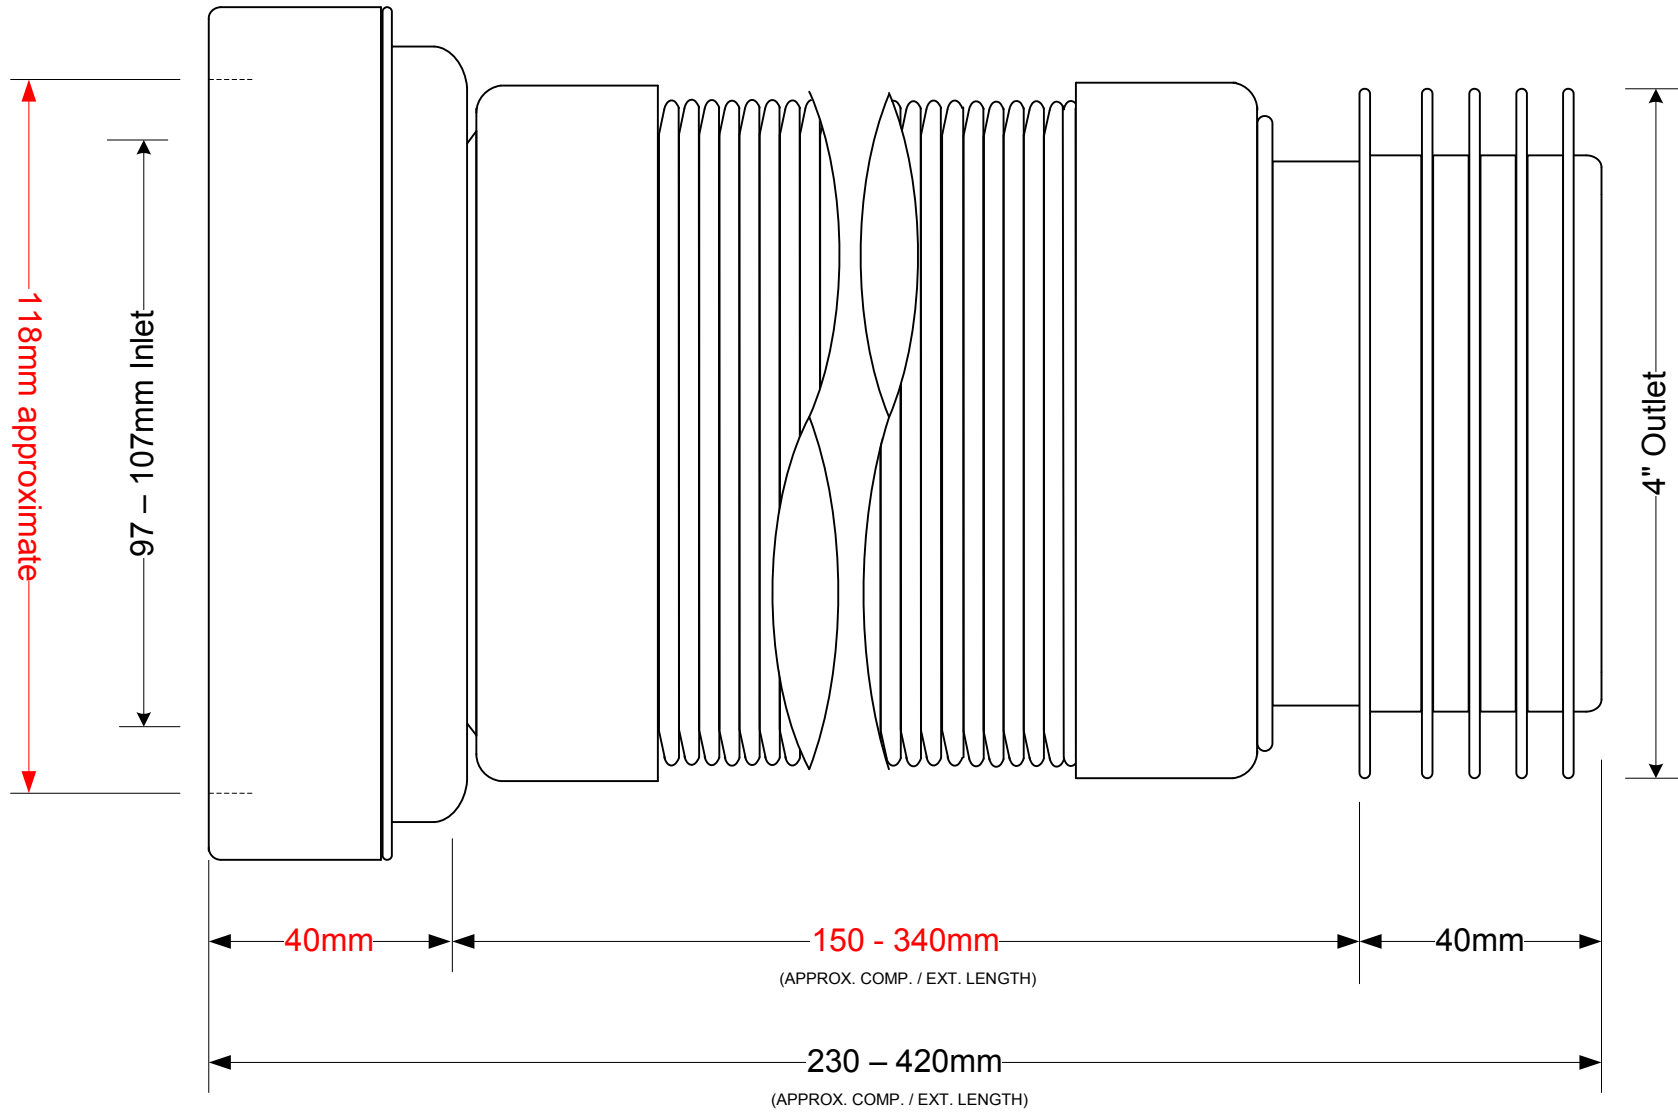

Code:

WC-F23R-EU

© McALPINE
11/10/13

Drawing verified
correct as of:

DRAWN BY	REVISD	FILENAME
MICHELLE MULLEN	11.10.13	WC-F23R-EU.VSD
	SCALE	DATE
	1: 1.25	26.02.10