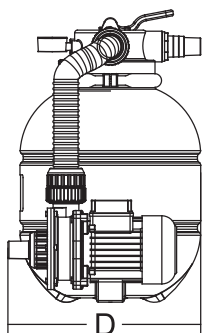

Technical Information

Code	Model No	Filter	Pump	Max Flow Rate	Sand(kg)	
88030230	FSP300-4W	P300	ST013	50.0lpm	3.00m³/h	19
88030201	FSP300-4W	P300	ST020	58.3lpm	3.50m³/h	19
88030202	FSP300-4W	P300	ST033	67.0lpm	4.02m³/h	19

Note: Suggested sand weight varies with differences in filter media size. For reference only.

Product Dimension

Model No	A mm	B mm	C mm	D mm	Filter & Pump In/Out Connections	Adaptor
FSP300-4W	145	540	485	330	1.5 inch 50mm	1 inch 32 & 38mm
FSP300-4W	145	540	485	330	1.5 inch 50mm	1 inch 32 & 38mm
FSP300-4W	145	540	485	330	1.5 inch 50mm	1 inch 32 & 38mm

FOR PUMP ONLY