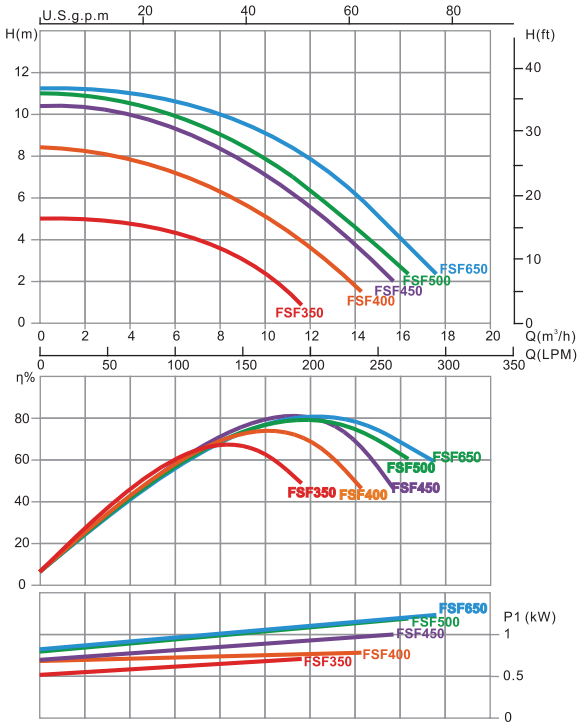

"FSF" Series Filtration Combo

Designed for easy set-up domestic pool, "FSF" Series filtration combo offers the right solution for home user who is looking for user-friendly and excellent filtration performance. "FSF" Series Filtration Combo includes top mount fiberglass filter tank, 6-way multiport valve, swimming pool pumps attached with base.

Remarks: Flow curve information based on 220V/50Hz motor.