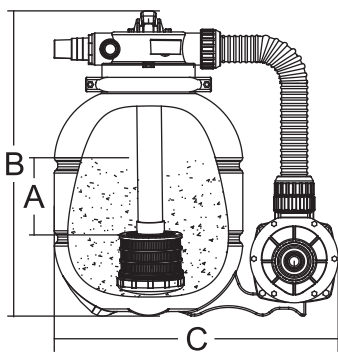

Technical Information

Code	Model No	Filter	Pump	Max Flow Rate	Sand(kg)	
88030230	FSP300-4W	P300	ST013	50.0lpm	3.00m³/h	19
88030201	FSP300-4W	P300	ST020	58.3lpm	3.50m³/h	19
88030202	FSP300-4W	P300	ST033	67.0lpm	4.02m³/h	19

Note: Suggested sand weight varies with differences in filter media size. For reference only.

Product Dimension

Model No	A mm	B mm	C mm	D mm	Filter & Pump In/Out Connections	Adaptor
FSP300-4W	145	540	485	330	1.5 inch 50mm	1 inch 32 & 38mm
FSP300-4W	145	540	485	330	1.5 inch 50mm	1 inch 32 & 38mm
FSP300-4W	145	540	485	330	1.5 inch 50mm	1 inch 32 & 38mm

FOR PUMP ONLY