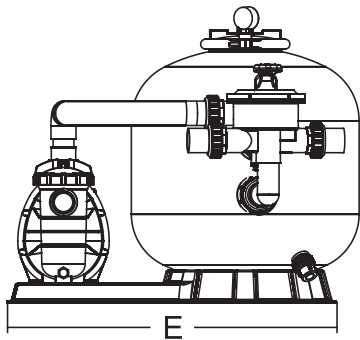

Technical Information

Code	Model No	Filter	Pump	Valve Connections		Sand(kg)
88032610	FSJ450-6W	SP450	SS050	1.5 inch	50mm	45
88032711	FSJ500-6W	SP500	SS075	1.5 inch	50mm	85
88032812	FSJ650-6W	SP650	SS100	1.5 inch	50mm	145

Note: Suggested sand weight varies with differences in filter media size. For reference only.

Product Dimension

Model No	A mm	B mm	C mm	D mm	E mm	Max Flow Rate	
FSJ450-6W	730	790	360	449	760	135lpm	8.10m³/h
FSJ500-6W	770	867	390	527	760	185lpm	11.10m³/h
FSJ650-6W	850	967	430	627	760	260lpm	15.60m³/h

FOR PUMP ONLY

Photos are for reference only, contents are subject to change without prior notice.
Caution: Filter is not to be used when there is negative pressure