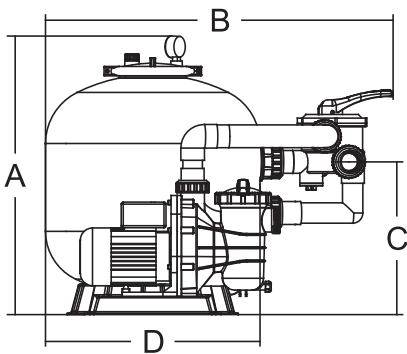

Technical Information

Code	Model No	Filter	Pump	Valve Connections		Sand(kg)
88032610	FSJ450-6W	SP450	SS050	1.5 inch	50mm	45
88032711	FSJ500-6W	SP500	SS075	1.5 inch	50mm	85
88032812	FSJ650-6W	SP650	SS100	1.5 inch	50mm	145

Note: Suggested sand weight varies with differences in filter media size. For reference only.

Product Dimension

Model No	A mm	B mm	C mm	D mm	E mm	Max Flow Rate	
FSJ450-6W	730	790	360	449	760	135lpm	8.10m³/h
FSJ500-6W	770	867	390	527	760	185lpm	11.10m³/h
FSJ650-6W	850	967	430	627	760	260lpm	15.60m³/h

FOR PUMP ONLY

Photos are for reference only, contents are subject to change without prior notice.
Caution: Filter is not to be used when there is negative pressure