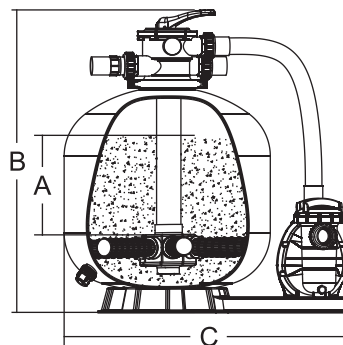

"FSP" Series Filtration Combo

Designed for easy set-up domestic pool, "FSP" Series filtration combo offers the right solution for home user who is looking for user-friendly and excellent filtration performance. "FSP" Series Filtration Combo includes top mount plastic filter tank, 4 or 6-way multiport valve, swimming pool pumps attached with base.

Highlight Features:

- Suggested Installation: Domestic swimming pool
- Easy installation with pre-installed plumbing system and base
- Simple operation with 4-way multiport valve
- Filter structure with UV resistance material
- Max operating pressure 28psi / 2.0 bar
- Max temperature of 40°C (104 °F)
- Suggested size of media : 0.5-0.8mm

Remarks: Flow curve information based on 220V/50Hz motor.

Technical Information

Code	Model No	Filter	Pump	Valve Connections		Sand(kg)
88031508	FSP350-6W	P350	SS020	1.5 inch	50mm	20
88031609	FSP400-6W	P400	SS033	1.5 inch	50mm	35
88031710	FSP450-6W	P450	SS050	1.5 inch	50mm	45
88031811	FSP500-6W	P500	SS075	1.5 inch	50mm	85
88031912	FSP650-6W	P650	SS100	1.5 inch	50mm	145

Note: Suggested sand weight varies with differences in filter media size. For reference only.

Product Dimension

Model No	A mm	B mm	C mm	D mm	Max Flow Rate	
FSP350-6W	160	680	555	350	72lpm	4.32m³/h
FSP400-6W	175	759	760	400	108lpm	6.48m³/h
FSP450-6W	210	813	760	449	135lpm	8.10m³/h
FSP500-6W	235	856	760	527	185lpm	11.10m³/h
FSP650-6W	300	961	760	627	260lpm	15.60m³/h

FOR PUMP ONLY