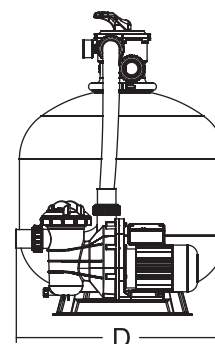

Product Dimension

Model No	A mm	B mm	C mm	D mm	Max Flow Rate	
FSP350-6W	160	680	555	350	72lpm	4.32m³/h
FSP400-6W	175	759	760	400	108lpm	6.48m³/h
FSP450-6W	210	813	760	449	135lpm	8.10m³/h
FSP500-6W	235	856	760	527	185lpm	11.10m³/h
FSP650-6W	300	961	760	627	260lpm	15.60m³/h