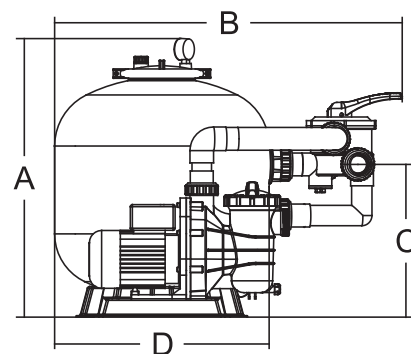

"FSB" Series Filtration Combo

Designed for easy set-up domestic pool, "FSB" Series filtration combo offers the right solution for home user who is looking for high pressure, user-friendly and excellent filtration performance. "FSB" Series Filtration Combo includes side mount fiberglass filter tank, 6-way multiport valve, swimming pool pumps attached with base.

Highlight Features:

- Suggested Installation: Domestic swimming pool
- Easy installation with pre-installed plumbing system and base
- Simple operation with 4-way multiport valve
- Filter structure with UV resistance material
- Max operating pressure 36psi / 2.5 bar
- Max temperature of 43°C (109 °F)
- Suggested size of media : 0.5-0.8mm

Remarks: Flow curve information based on 220V/50Hz motor.

Technical Information

Code	Model No	Filter	Pump	Valve Connections		Sand(kg)
88032911	FSB450-6W	S450	SS075	1.5 inch	50mm	45
88033024	FSB500-6W	S500	SC100	1.5 inch	50mm	85
88033125	FSB650-6W	S650	SC150	1.5 inch	50mm	145

Note: Suggested sand weight varies with differences in filter media size. For reference only.

Product Dimension

Model No	A mm	B mm	C mm	D mm	E mm	Max Flow Rate
FSB450-6W	730	790	360	449	760	135lpm 8.10m³/h
FSB500-6W	770	867	390	527	760	185lpm 11.10m³/h
FSB650-6W	850	967	430	627	760	260lpm 15.60m³/h

FOR PUMP ONLY