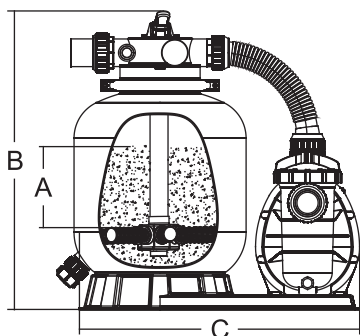

Technical Information

Code	Model No	Filter	Pump	Valve Connections		Sand(kg)
88030308	FSP350-4W	P350	SS020	1.5 inch	50mm	20
88030409	FSP400-4W	P400	SS033	1.5 inch	50mm	35
88030510	FSP450-4W	P450	SS050	1.5 inch	50mm	45
88030611	FSP500-4W	P500	SS075	1.5 inch	50mm	85
88030712	FSP650-4W	P650	SS100	1.5 inch	50mm	145

Note: Suggested sand weight varies with differences in filter media size. For reference only.

Product Dimension

Model No	A mm	B mm	C mm	D mm	Max Flow Rate	
FSP350-4W	160	580	555	350	72lpm	4.32m³/h
FSP400-4W	175	625	760	400	108lpm	6.48m³/h
FSP450-4W	210	680	760	449	135lpm	8.10m³/h
FSP500-4W	235	724	760	527	185lpm	11.10m³/h
FSP650-4W	300	832	760	627	260lpm	15.60m³/h

FOR PUMP ONLY

Photos are for reference only, contents are subject to change without prior notice.
Caution: Filter is not to be used when there is negative pressure