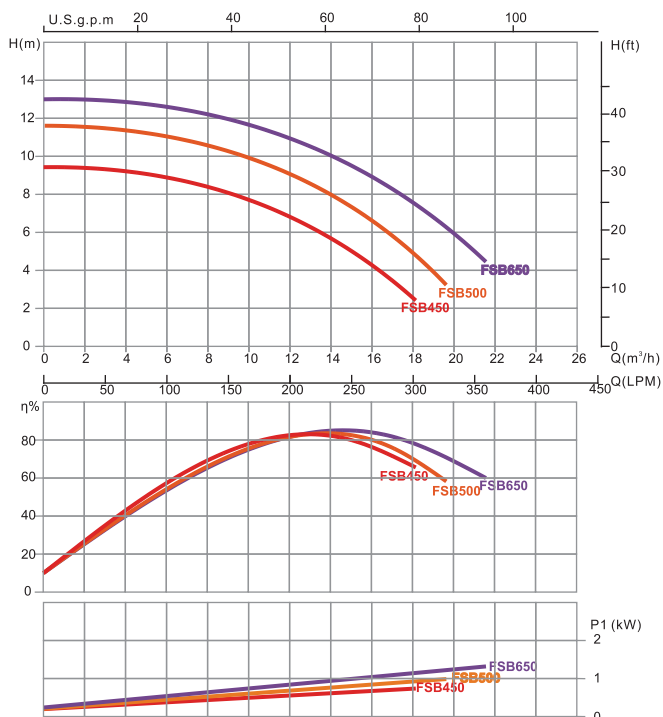

Remarks: Flow curve information based on 220V/50Hz motor.

Technical Information

Code	Model No	Filter	Pump	Valve Connections		Sand(kg)
88032911	FSB450-6W	S450	SS075	1.5 inch	50mm	45
88033024	FSB500-6W	S500	SC100	1.5 inch	50mm	85
88033125	FSB650-6W	S650	SC150	1.5 inch	50mm	145

Note: Suggested sand weight varies with differences in filter media size. For reference only.