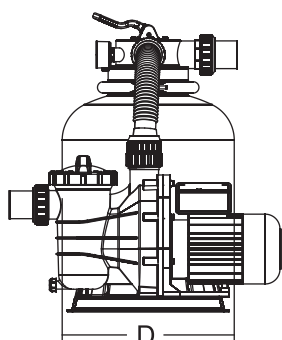

Technical Information

Code	Model No	Filter	Pump	Valve Connections		Sand(kg)
88030308	FSP350-4W	P350	SS020	1.5 inch	50mm	20
88030409	FSP400-4W	P400	SS033	1.5 inch	50mm	35
88030510	FSP450-4W	P450	SS050	1.5 inch	50mm	45
88030611	FSP500-4W	P500	SS075	1.5 inch	50mm	85
88030712	FSP650-4W	P650	SS100	1.5 inch	50mm	145

Note: Suggested sand weight varies with differences in filter media size. For reference only.

Product Dimension

Model No	A mm	B mm	C mm	D mm	Max Flow Rate	
FSP350-4W	160	580	555	350	72lpm	4.32m³/h
FSP400-4W	175	625	760	400	108lpm	6.48m³/h
FSP450-4W	210	680	760	449	135lpm	8.10m³/h
FSP500-4W	235	724	760	527	185lpm	11.10m³/h
FSP650-4W	300	832	760	627	260lpm	15.60m³/h

FOR PUMP ONLY

Photos are for reference only, contents are subject to change without prior notice.
Caution: Filter is not to be used when there is negative pressure