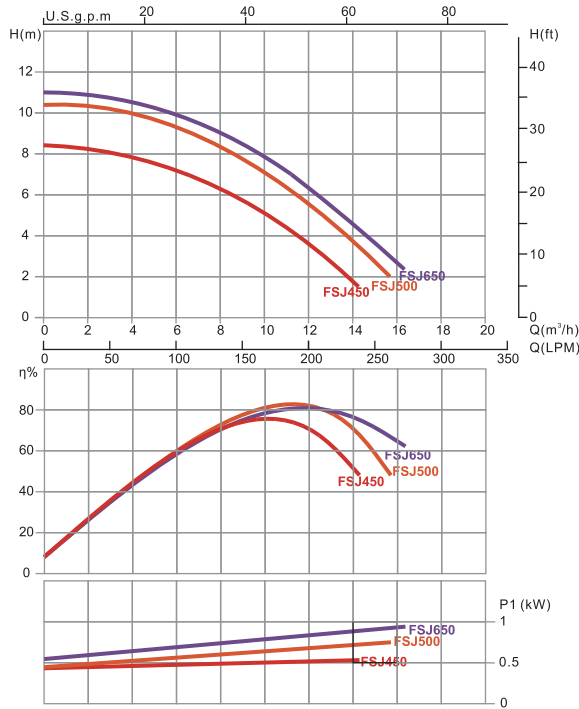

Remarks: Flow curve information based on 220V/50Hz motor.