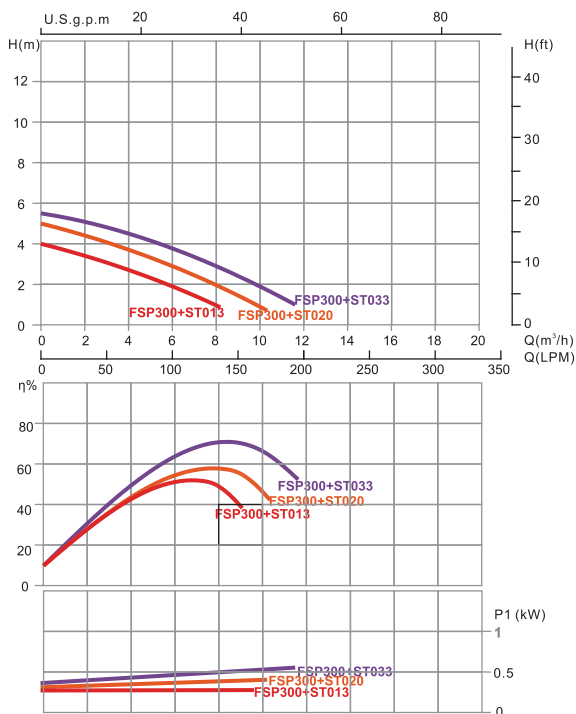

Remarks: Flow curve information based on 220V/50Hz motor.