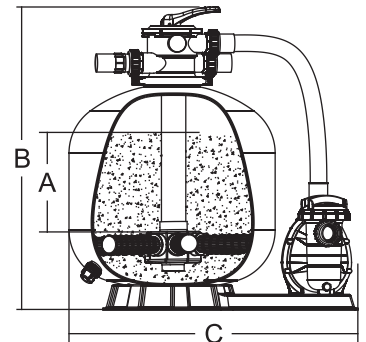

Technical Information

Code	Model No	Filter	Pump	Valve Connections		Sand(kg)
88032009	FSF350-6W	V350	SS033	1.5 inch	50mm	20
88032110	FSF400-6W	V400	SS050	1.5 inch	50mm	35
88032211	FSF450-6W	V450	SS075	1.5 inch	50mm	45
88032324	FSF500-6W	V500	SC100	1.5 inch	50mm	85
88032425	FSF650-6W	V650	SC150	1.5 inch	50mm	145

Note: Suggested sand weight varies with differences in filter media size. For reference only.