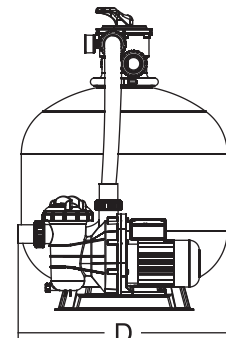

Product Dimension

Model No	A mm	B mm	C mm	D mm	Max Flow Rate	
FSF350-6W	160	680	555	355	72lpm	4.32m³/h
FSF400-6W	175	759	760	410	108lpm	6.48m³/h
FSF450-6W	210	813	760	455	135lpm	8.10m³/h
FSF500-6W	235	856	760	535	185lpm	11.10m³/h
FSF650-6W	300	961	760	635	260lpm	15.60m³/h