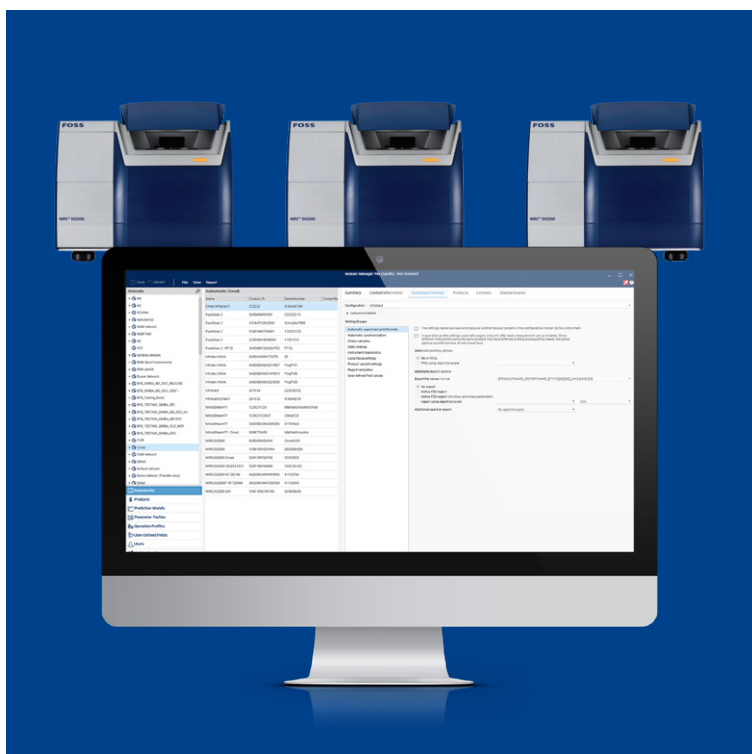

## FossManager™

Secure your instrument configuration and analytic data

ANALYTICS BEYOND MEASURE

Above instruments and equipment are not included.

**FossManager™** empowers you to manage your analytical instruments directly from your PC anytime and anywhere.

With the FossManager tool suite, you can configure settings and monitor performance on one or more instruments at a single site or across several locations. Remote management allows you to access your data and back-up settings whenever it suits you and from any location.