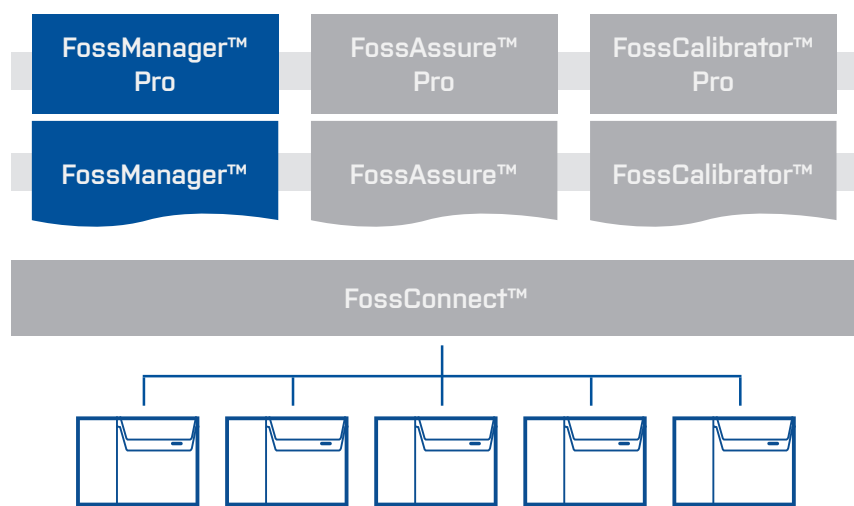

FossManager™

The easiest way to manage your analytical performance!

Feature	FossManager™	FossManager™ Pro
Central access to results and data	✓	✓
Automatic backup of sample data on FossConnect™	30,000 samples or 5 years	50,000 samples or 5 years
Instrument configuration	✓	✓
Periodical adjustments (slope/Intercept)	✓	✓
Upload of instrument diagnostics	✓	✓
User & access management	✓	✓
Reporting & Visualization	✓	✓
Central network fleet management	✓	✓
Access to instrument via FossAssure™ portal	✓	✓
Annual instrument health check		✓
3rd Party instrument network management		✓ *
Data integration via FossAPI™ (LIMS, ERP etc..)		Optional add-on**

*Subject to partnership

**Additional FossAPI™ license applicable

FossConnect™ is a secure ISO27001 certified cloud solution powered by Microsoft Azure

FOSS

Tel.: +45 7010 3370

info@foss.dk · www.fossanalytics.com

GB, September 2019