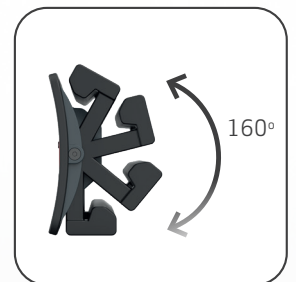

The lamp is easy to carry and is ergonomically designed for a good grip on the handle, which is also equipped with powerful integrated magnets for flexible mounting. This gives you high flexibility and application possibilities for internal inspection of cars and other narrow areas.

Rechargeable built-in power bank with USB outlet to charge mobile devices.

The lamp is designed for direct mounting on the SCANGRIP TRIPOD and WHEEL STAND. By using the SCANGRIP WHEEL STAND, MULTIMATCH R can be mounted on the lower bracket as a second light to illuminate from below. This dual light option provides perfect, shadow free illumination from the upper side as well as from the underside when working on the side of the car.