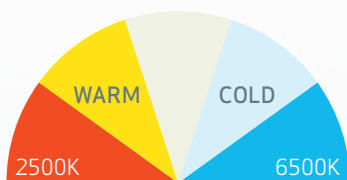

MULTIMATCH R

Handheld high **CRI+** LED work light with ALL DAYLIGHT

Handy and powerful work light for inspection and detailing providing up to 1200 lumen.

MULTIMATCH R features the outstanding ALL DAYLIGHT function, providing you with the option to choose between 5 different colour temperatures depending on the job.

The lamp is easy to carry and is ergonomically designed for a good grip on the handle, which is also equipped with powerful integrated magnets for flexible mounting. This gives you high flexibility and application possibilities for internal inspection of cars and other narrow areas.

Rechargeable built-in power bank with USB outlet to charge mobile devices.

The lamp is designed for direct mounting on the SCANGRIP TRIPOD and WHEEL STAND. By using the SCANGRIP WHEEL STAND, MULTIMATCH R can be mounted on the lower bracket as a second light to illuminate from below. This dual light option provides perfect, shadow free illumination from the upper side as well as from the underside when working on the side of the car.

ALL DAYLIGHT - 5 step