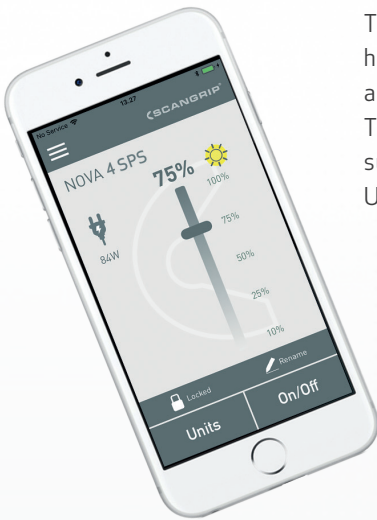

ORIGINAL
SCANGRIP

SINCE 1906

The design is elegant, with a carrying handle and a stand for flexible positioning and direct mounting on the SCANGRIP TRIPOD. Dust and waterproof, IP67, and supplied with a built-in power bank with USB outlet to charge mobile devices.