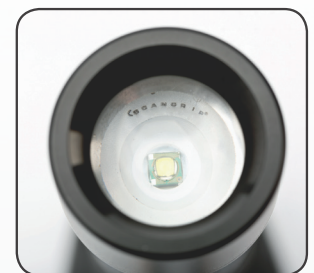

## Sturdy and powerfull pencil flashlight

FLASHPEN is sturdy and extraordinary high quality designed for the professional user. The FLASH PEN has been evaluated as the very best pencil flashlight in the world in a slim, elegant and attractive design.

Indispensible and extremely powerful LED pencil flashlight with focus function for concentrated and focused light beam offering an extremely bright light output of 100 lumen. Light output reaches up to 75 m.

Move lens from extremely bright close range work light and long-distance light, possible to move lens beam angle from 10 - 70°.

### TECHNICAL SPECIFICATIONS

CREE XP-G  
300-4000 lux@0.5m  
100 lumen  
6h operating time  
Light reaches up to 75m  
Incl. 2xAAA/1.5V Alkaline  
Drop test up to 1m  
60g  
IP54