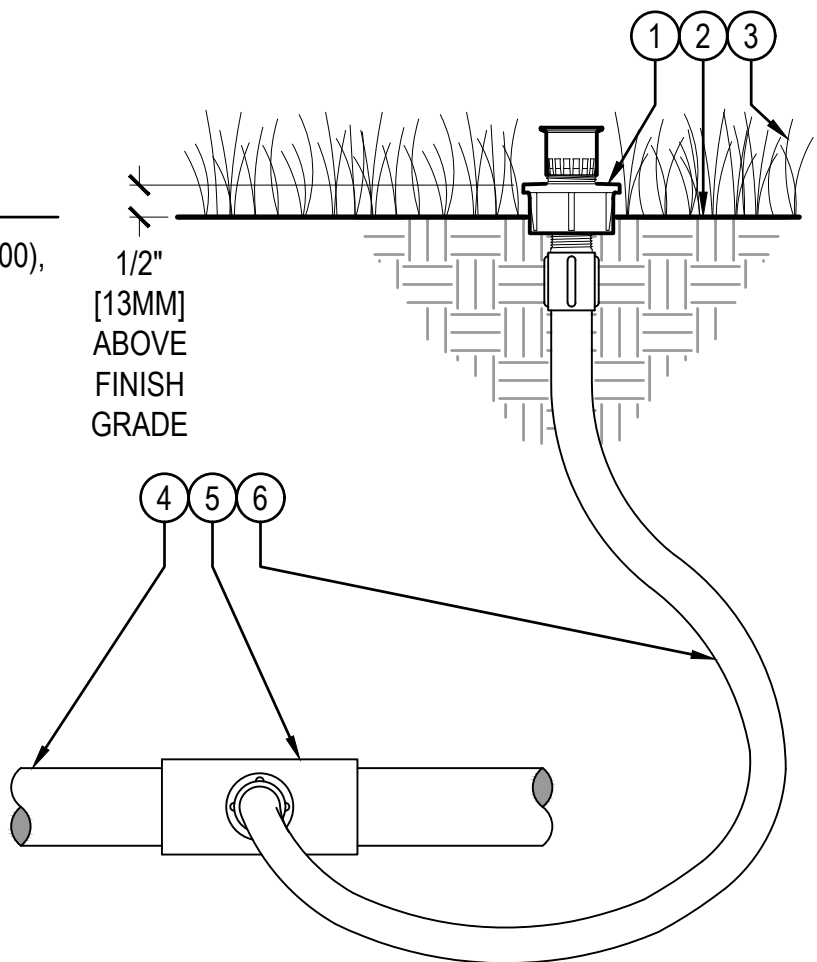

LEGEND

- ① HUNTER SPRAY BODY (PROS-00), NOZZLE PER PLAN
- ② FINISHED GRADE
- ③ ADJACENT LANDSCAPE
- ④ LATERAL PIPE PER PLAN
- ⑤ LATERAL FITTING PER PLAN
- ⑥ FLEX TUBING

**SHRUB ADAPTER (PROS-00)
WITH FLEX TUBING**