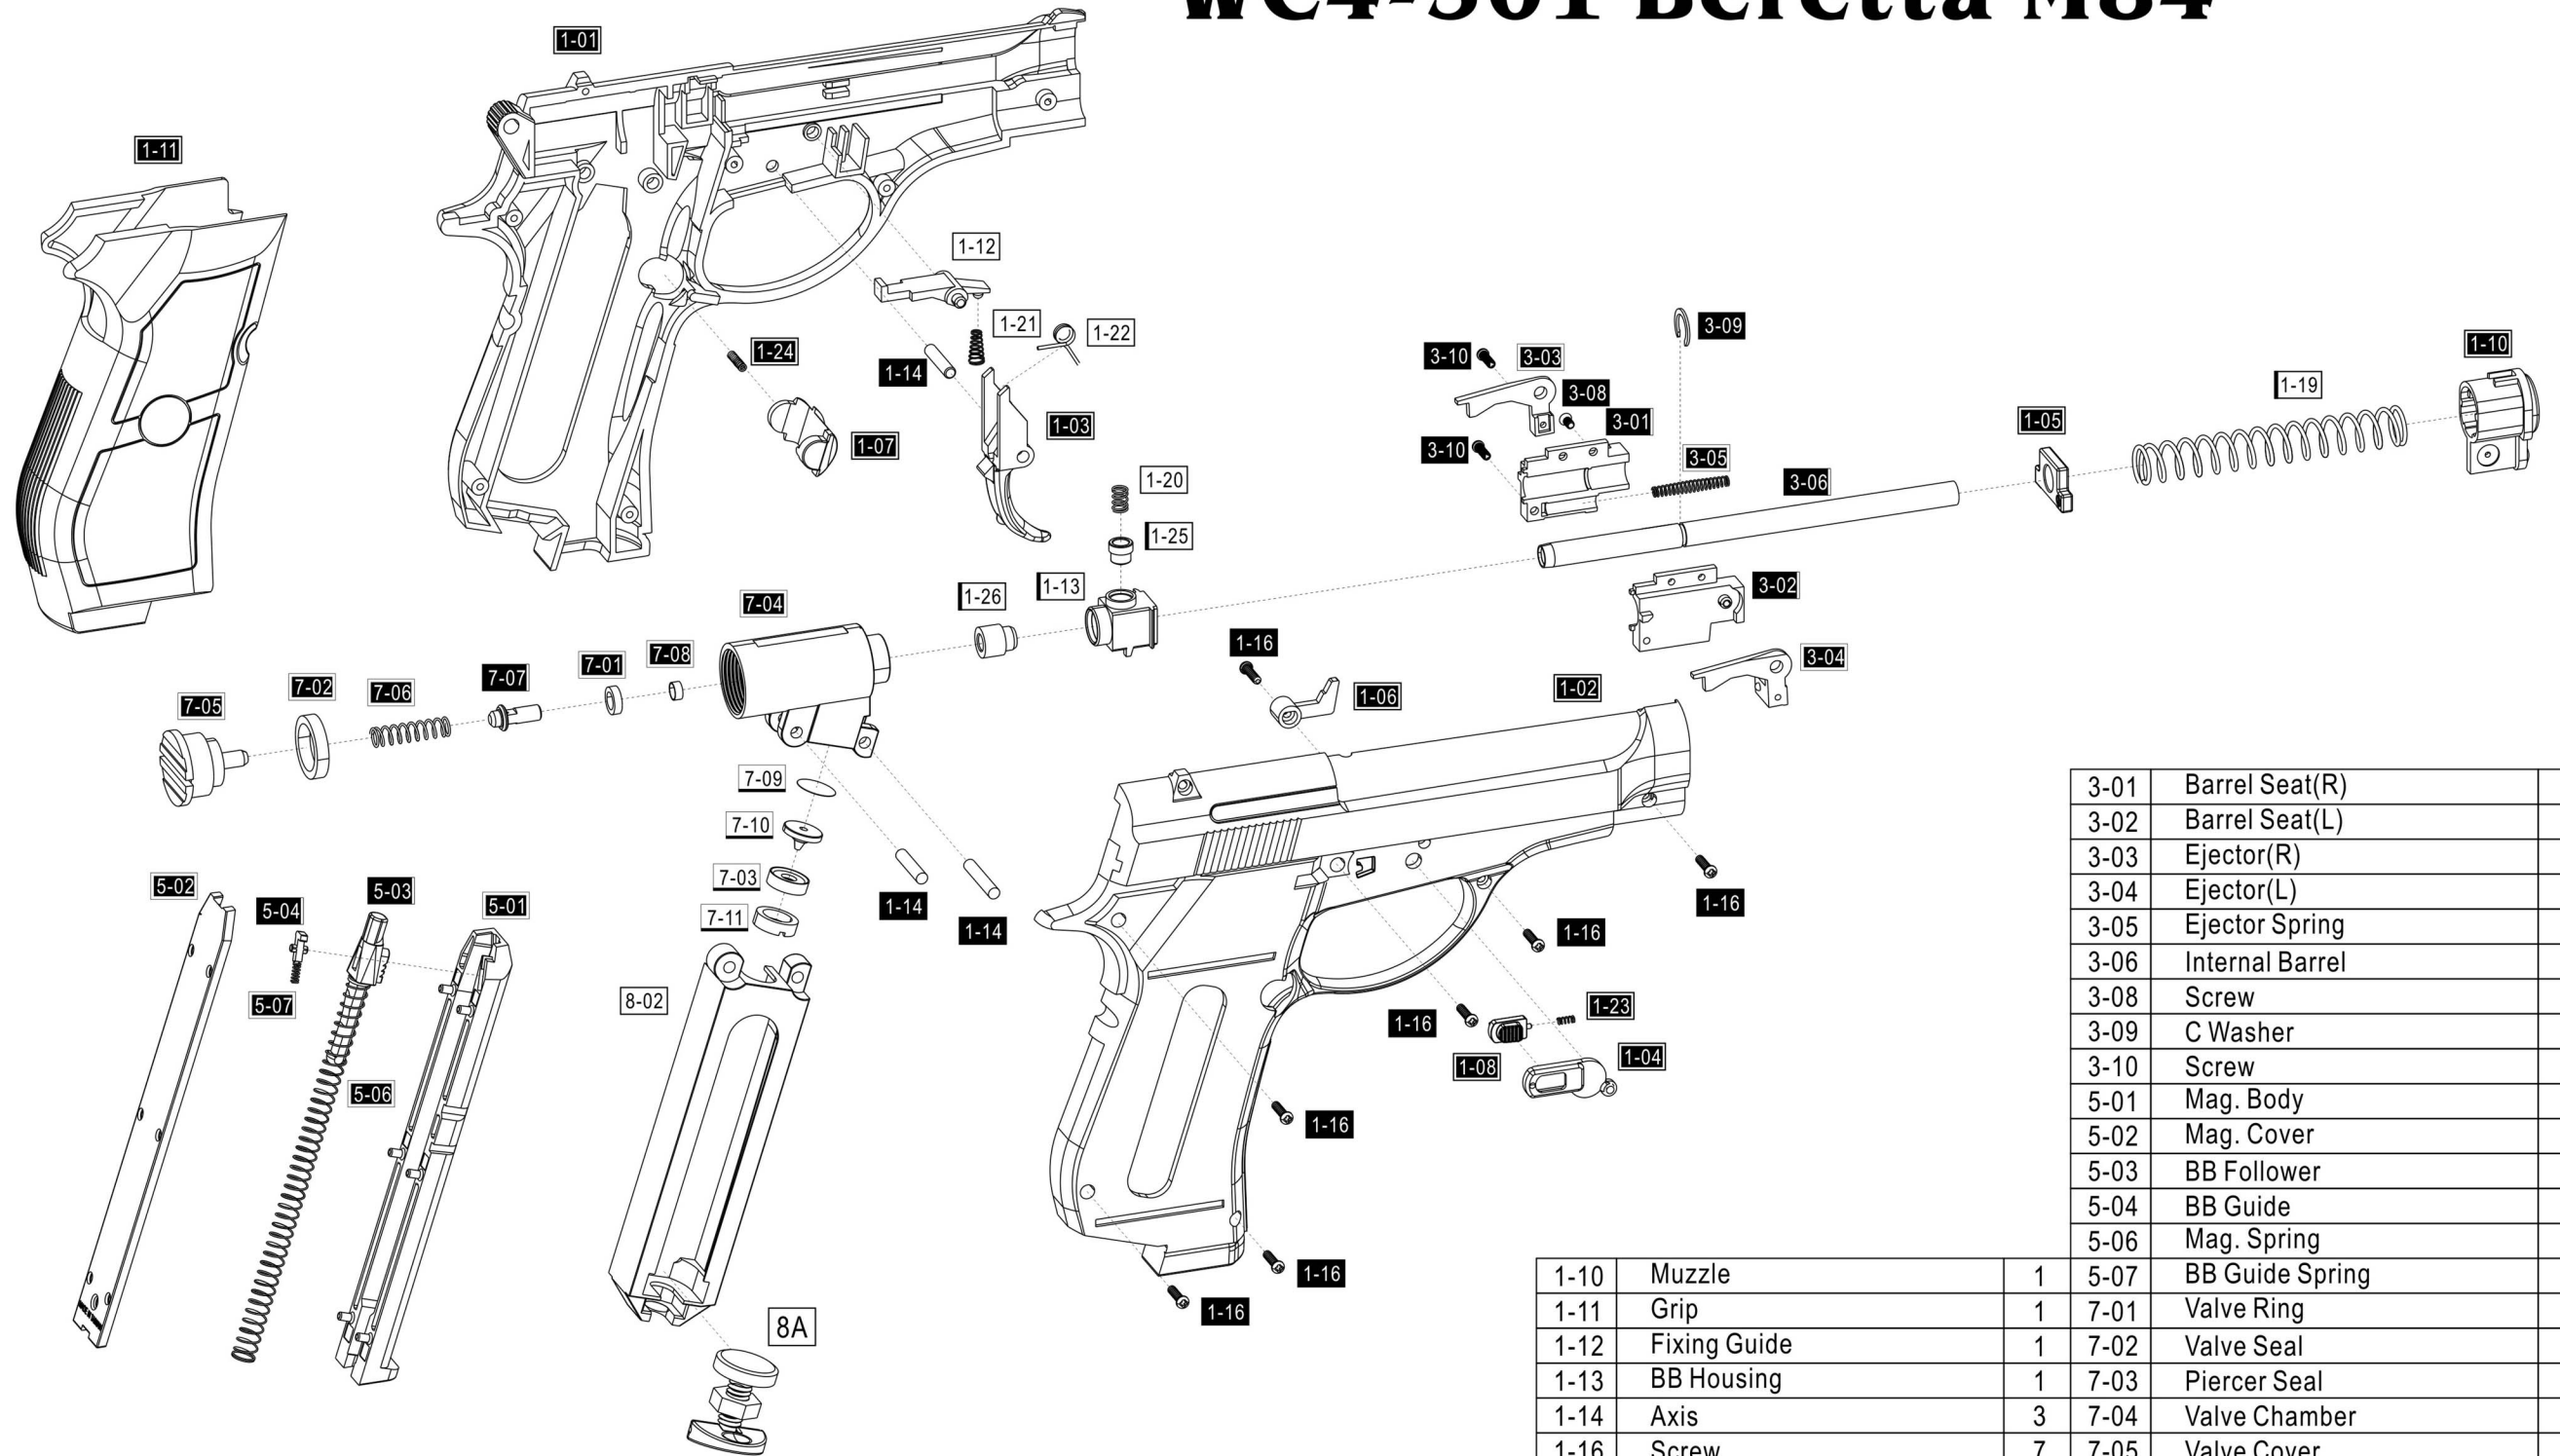

WC4-301 Beretta M84

1-01	Frame(L)	1	1-19	Recoil Spring	1	7-01	Valve Ring	1
1-02	Frame(R)	1	1-20	BB Stopper Spring	1	7-02	Valve Seal	1
1-03	Trigger	1	1-21	Fixing Guide Spring	1	7-03	Piercer Seal	1
1-04	Safety	1	1-22	Trigger Spring	1	7-04	Valve Chamber	1
1-05	Recoil Spring Stopper	1	1-23	Safety Spring	1	7-05	Valve Cover	1
1-06	Safety Level	1	1-24	Mag. Catch Spring	1	7-06	Valve Spring	1
1-07	Mag. Catch	1	1-25	Attacked Block	1	7-07	Valve	1
1-08	Safety Parts	1	1-26	BB Stopper	1	7-08	Copper Ring	1
						7-09	Filter	1
						7-10	Piercer	1
						7-11	Fixing Ring	1
						8A	Knob Combination	1
						8-02	Co2 Cartridge House	1

3-01	Barrel Seat(R)	1
3-02	Barrel Seat(L)	1
3-03	Ejector(R)	1
3-04	Ejector(L)	1
3-05	Ejector Spring	1
3-06	Internal Barrel	1
3-08	Screw	1
3-09	C Washer	1
3-10	Screw	2
5-01	Mag. Body	1
5-02	Mag. Cover	1
5-03	BB Follower	1
5-04	BB Guide	1
5-06	Mag. Spring	1
5-07	BB Guide Spring	1