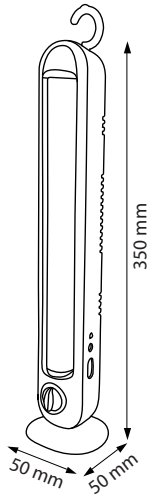

Technical Drawing

Features

- High Lumen and CRI, Good quality & Constant Current driver.
- High heat dissipation, low carbon and environmental protection.
- SMD LED Lamp Base.
- Innovative Design of Assembly Structure
- Emergency & Automatic Light-Up