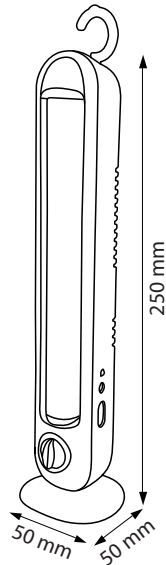

Technical Drawing

Features

- High Lumen and CRI, Good quality & Constant Current driver.
- High heat dissipation, low carbon and environmental protection.
- SMD LED Lamp Base.
- Innovative Design of Assembly Structure
- Emergency & Automatic Light-Up