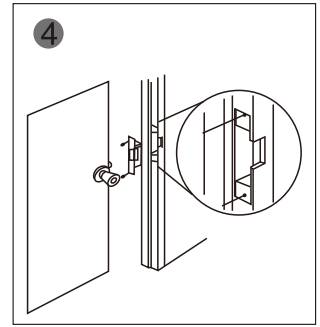

YLI ELECTRONIC

Long-type Electric Strike with Signal

Model: YS-132NO/NC-S

Specification

Size	250Lx25Wx31H(mm)
Voltage	12VDC
Current	200mA
Feature	Fail Secure(YS-132NO-S) Fail Safe(YS-132NC-S)
Suitable For	Wooden Door, Metal Door
Finishing	Electroplating
Weight	0.4kg

Diagram(unit:mm)

Options of Mechanical Lock

Mechanical Lock

Knob lock

Installation

1 Cut hole according to the dimension of strike.

2 Assemble the lock and connect it to the power to test

3 Fix the electric strike