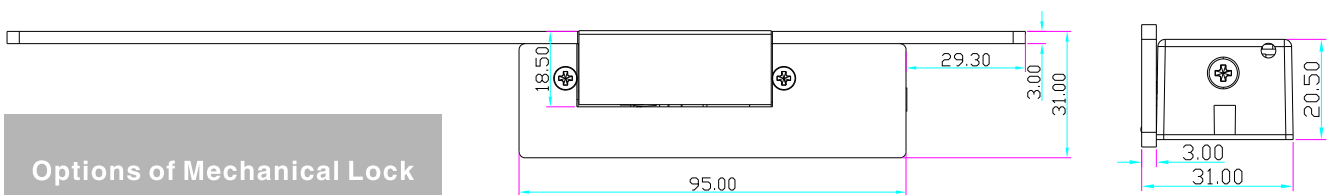

YLI ELECTRONIC

Long-type Electric Strike with Signal

Model: YS-132NO/NC-S

Specification

Size	250Lx25Wx31H(mm)
Voltage	12VDC
Current	200mA
Feature	Fail Secure(YS-132NO-S) Fail Safe(YS-132NC-S)
Suitable For	Wooden Door, Metal Door
Finishing	Electroplating
Weight	0.4kg

Diagram(unit:mm)

Options of Mechanical Lock

Mechanical Lock

Knob lock

Installation

1 Cut hole according to the dimension of strike.

2 Assemble the lock and connect it to the power to test

3 Fix the electric strike