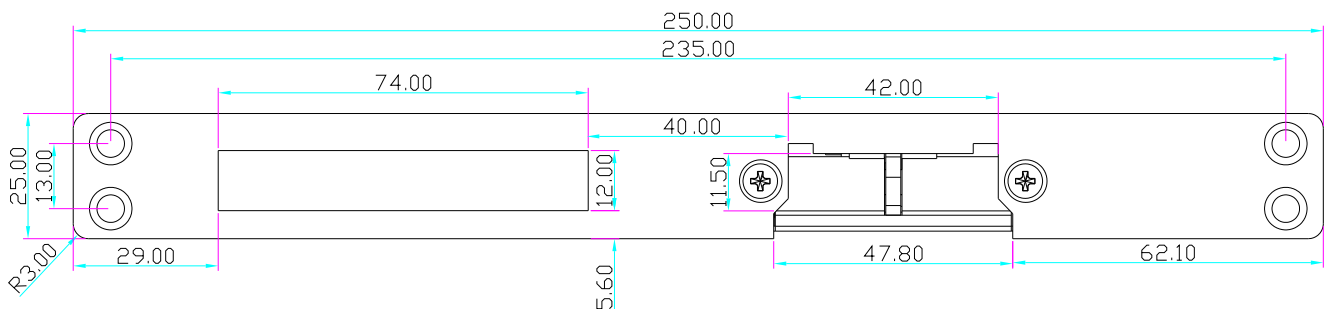

YLI ELECTRONIC

Long-type Electric Strike with Signal

Model: YS-132NO/NC-S

Specification

Size	250Lx25Wx31H(mm)
Voltage	12VDC
Current	200mA
Feature	Fail Secure(YS-132NO-S) Fail Safe(YS-132NC-S)
Suitable For	Wooden Door, Metal Door
Finishing	Electroplating
Weight	0.4kg

Diagram(unit:mm)

Options of Mechanical Lock

Mechanical Lock

Knob lock

Installation

1 Cut hole according to the dimension of strike.

2 Assemble the lock and connect it to the power to test

3 Fix the electric strike