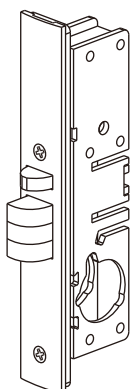

YLI ELECTRONIC

Long-type Electric Strike with Signal

Model: YS-132NO/NC-S

Specification

Size	250Lx25Wx31H(mm)
Voltage	12VDC
Current	200mA
Feature	Fail Secure(YS-132NO-S) Fail Safe(YS-132NC-S)
Suitable For	Wooden Door, Metal Door
Finishing	Electroplating
Weight	0.4kg

Diagram(unit:mm)

Options of Mechanical Lock

Mechanical Lock

Knob lock

Installation

1 Cut hole according to the dimension of strike.

2 Assemble the lock and connect it to the power to test

3 Fix the electric strike