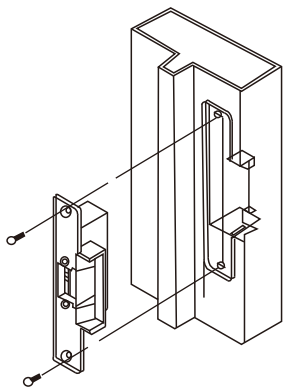

Suitable for

Metal Door Frame