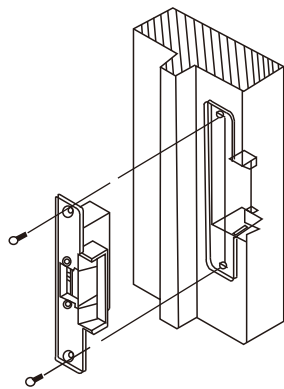

Wooden Door Frame