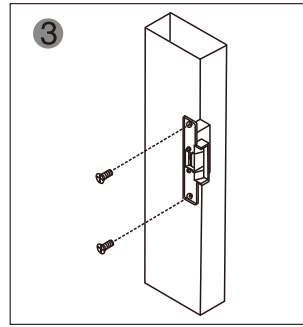

YLI ELECTRONIC

Long-type Electric Strike with Signal

Model: YS-132NO/NC-S

Specification

Size	250Lx25Wx31H(mm)
Voltage	12VDC
Current	200mA
Feature	Fail Secure(YS-132NO-S) Fail Safe(YS-132NC-S)
Suitable For	Wooden Door, Metal Door
Finishing	Electroplating
Weight	0.4kg

Diagram(unit:mm)

Options of Mechanical Lock

Mechanical Lock

Knob lock

Installation

1 Cut hole according to the dimension of strike.

2 Assemble the lock and connect it to the power to test

3 Fix the electric strike