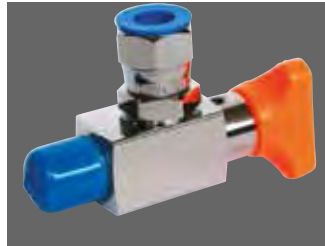

### ESCLUSORI PER MANOMETRO A SPILLO IN LINEA 180°

### PRESSURE GAUGE ANTI-SHOCK VALVE 180° STRAIGHT CONNECTION

MRB 101		
Tipo Type	Connessione Connection	P. Max Max. Range
MRB 101.04	1/4	400 BAR
MRB 101.02	1/2	400 BAR

### PRESSURE GAUGE ANTI-SHOCK VALVE 90° CONNECTION

MRB 102		
Tipo Type	Connessione Connection	P. Max Max. Range
MRB 102.04	1/4	400 BAR