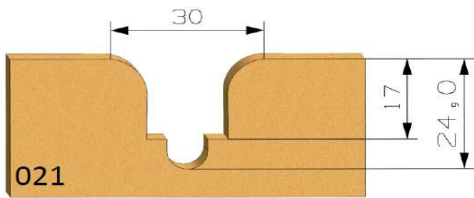

Id. Nr.	Do	Di	d	Ro	Ri	B	b	S	GL	L	Price
QRC3_021	35	16	8	8	4	22	18	20	95	89	_____ €
QRC3_051	28	13	-	3	3	26	21	20	-	89	_____ €
+QRC3_084	61	42	-	1	5	29	24	20	-	89	_____ €