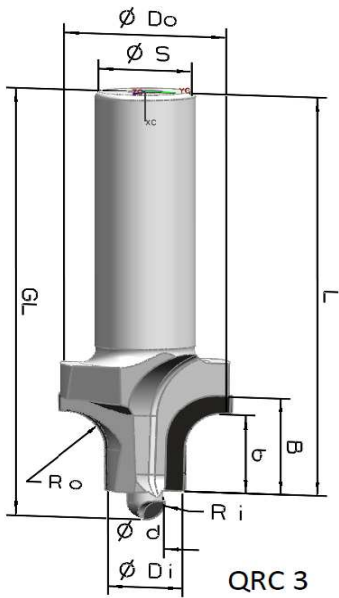

Id. Nr.	Do	Di	d	Ro	Ri	B	b	S	GL	L	Price
QRC3_021	35	16	8	8	4	22	18	20	95	89	_____ €
QRC3_051	28	13	-	3	3	26	21	20	-	89	_____ €
+QRC3_084	61	42	-	1	5	29	24	20	-	89	_____ €