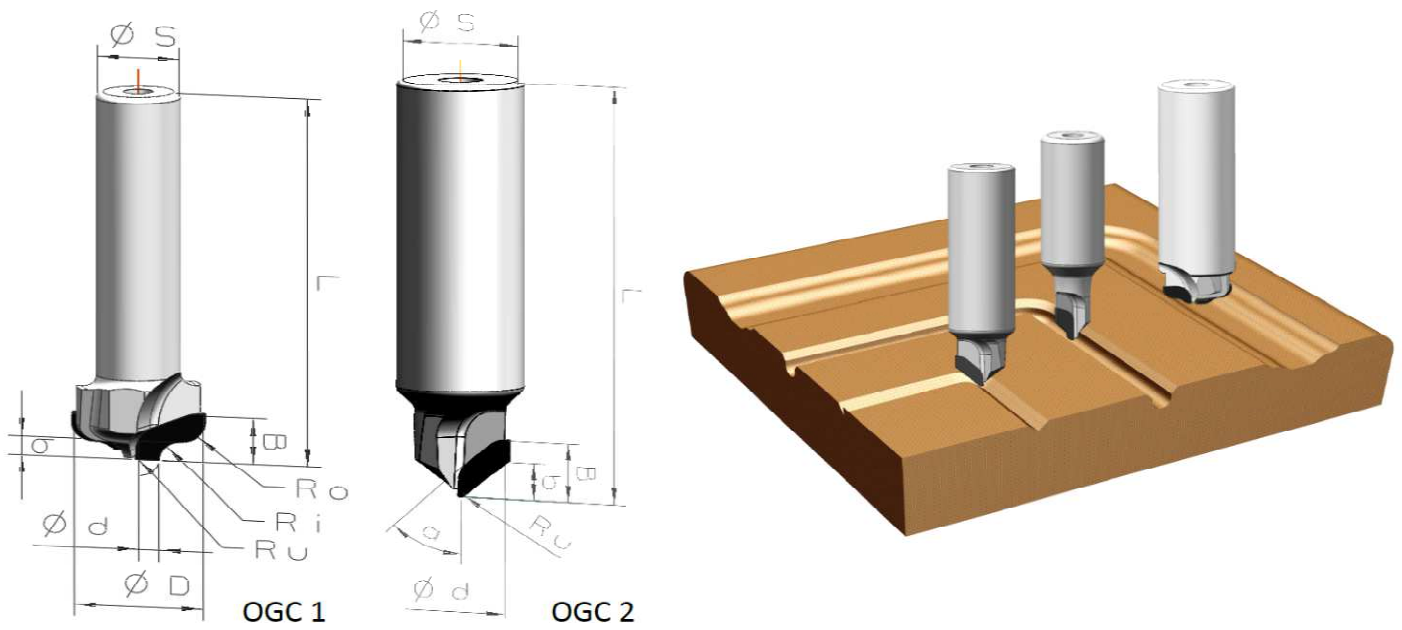

Ornamental Groove Cutters

Scribing and grooving
cutting $\varnothing \le 20\text{mm}$

Id. Nr.	D	d	Ro	Ri	Ru	B	b	a	S	L	Z	Price
QGC1_006	19	6	3,2	3,2	-	8,5	3,5	-	12	65	2	_____ €
QGC1_044	18	8	3	3	-	5,7	3	-	20	71	2	_____ €
QGC1_048	20	8	1	6	6	7,5	3	-	20	71	2	_____ €
QGC2_070	-	15	-	-	1	12	7,5	48°	20	80	1	_____ €
QGC2_004	-	14				5,7	0,7	3°	12	70	2	_____ €