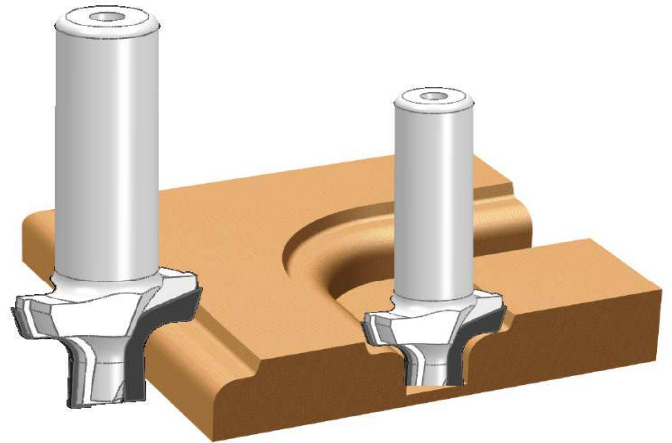

Id. Nr.	Do	Di	d	Ro	Ri	B	b	S	GL	L	Price
QRC3_021	35	16	8	8	4	22	18	20	95	89	_____ €
QRC3_051	28	13	-	3	3	26	21	20	-	89	_____ €
+QRC3_084	61	42	-	1	5	29	24	20	-	89	_____ €