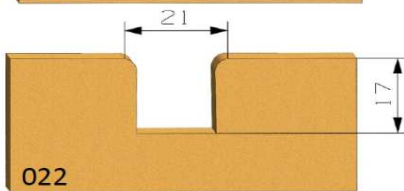

Program Leuco Russia

www.leuco.com

Profile Shank-Type Cutters

1. Quarter Round Cutters
2. Ornamental Groove Cutters
 - Diameter < 20mm
 - Diameter > 20mm
3. Miscellaneous Profile Cutters
4. Chamfering Cutters

Machine / Application:

CNC routers for profiling of raw and laminated panels

Advantages:

overlap-free cut thanks to continuous PCD tablets | optimum cutting quality in MDF thanks to polished cutting edge face | optimum edge quality thanks to shear angle

Id. Nr.	D	d	Ro	Ri	Ru	B	b	a	S	L	Z	Price
QGC1_006	19	6	3,2	3,2	-	8,5	3,5	-	12	65	2	_____ €
QGC1_044	18	8	3	3	-	5,7	3	-	20	71	2	_____ €
QGC1_048	20	8	1	6	6	7,5	3	-	20	71	2	_____ €
QGC2_070	-	15	-	-	1	12	7,5	48°	20	80	1	_____ €
QGC2_004	-	14				5,7	0,7	3°	12	70	2	_____ €