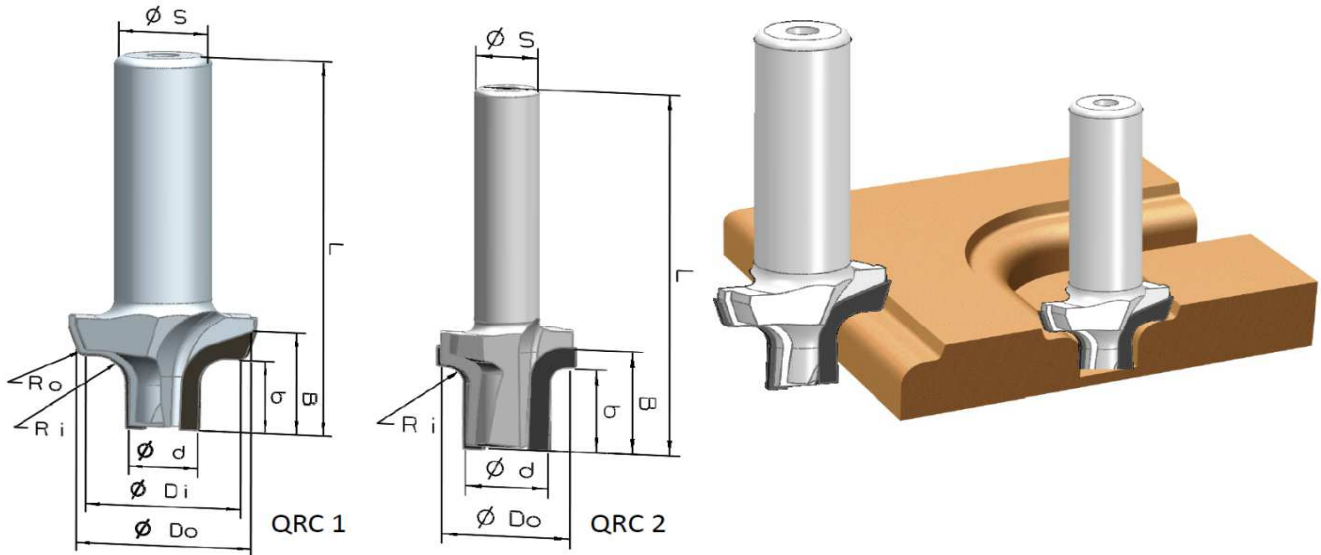

Program Leuco Russia

www.leuco.com

Profile Shank-Type Cutters

1. Quarter Round Cutters
2. Ornamental Groove Cutters
 - Diameter < 20mm
 - Diameter > 20mm
3. Miscellaneous Profile Cutters
4. Chamfering Cutters

Machine / Application:

CNC routers for profiling of raw and laminated panels

Advantages:

overlap-free cut thanks to continuous PCD tablets | optimum cutting quality in MDF thanks to polished cutting edge face | optimum edge quality thanks to shear angle