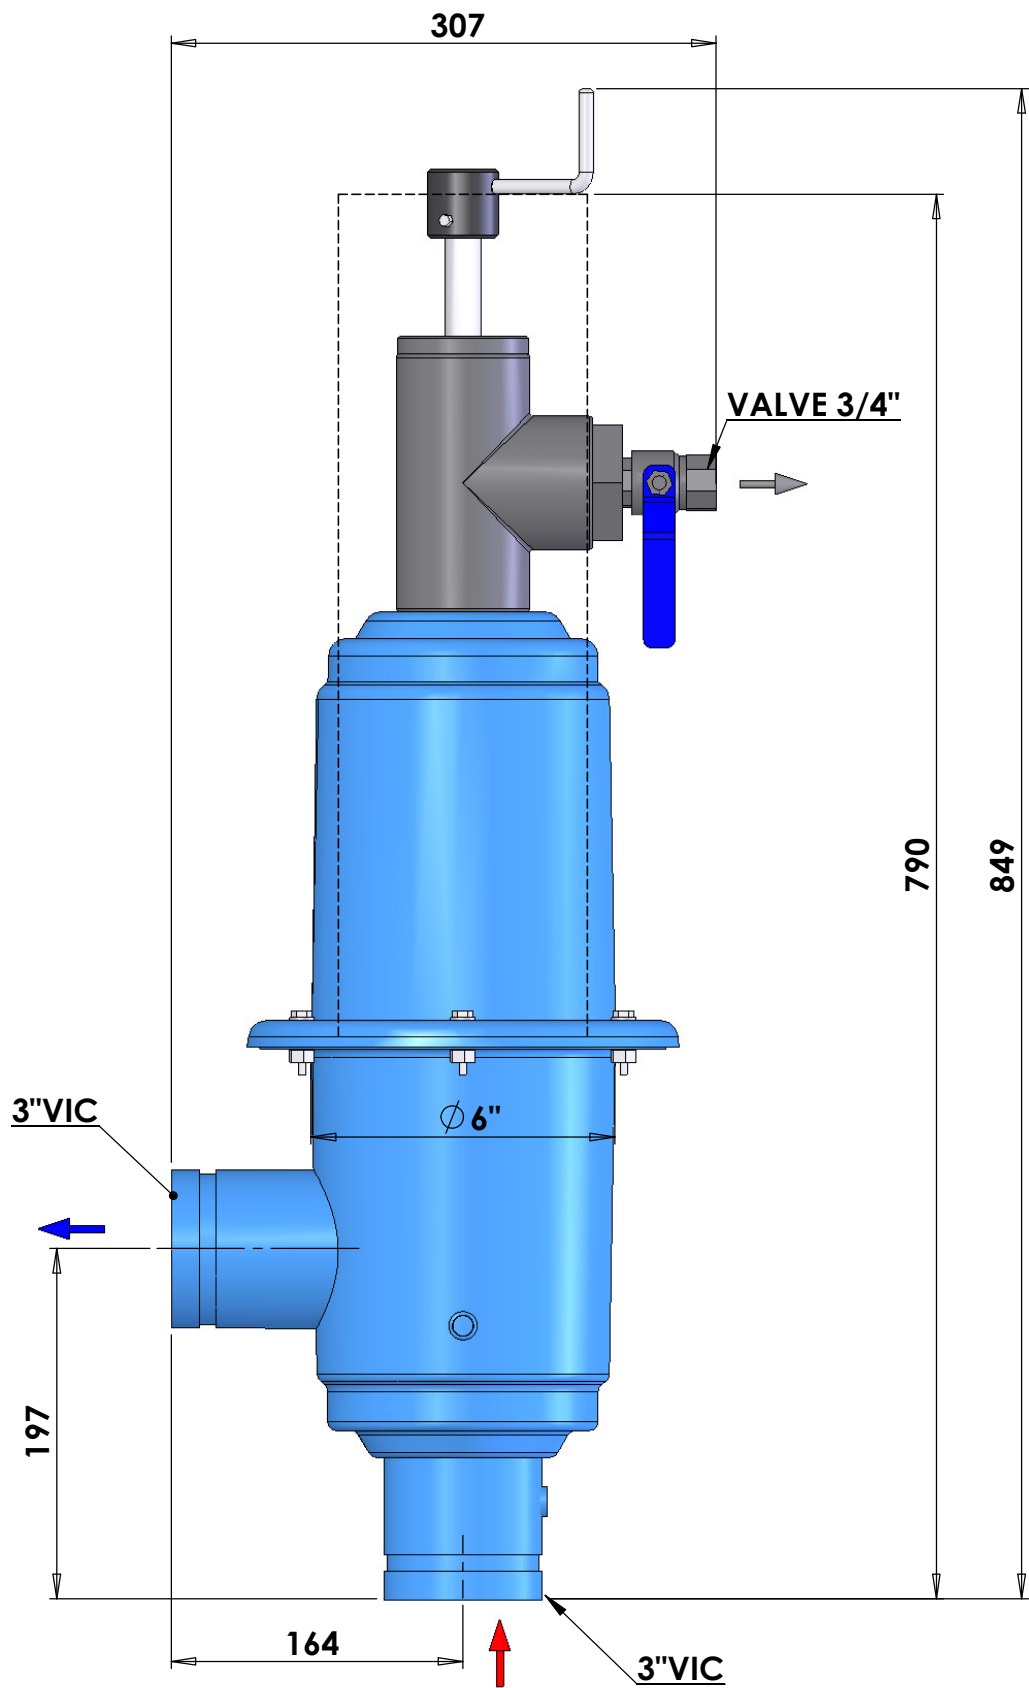

DWG/CATALOG NO:			SA503FC		
PROJECT:			SEMI AUTOMATIC SCREEN FILTER SUCTION COMPACT		
MODEL:			SA503 FC		
DIM: mm	SCALE: 1:4		A4		

DWG/CATALOG NO:		SA503MC	
PROJECT:		SEMI AUTOMATIC SCREEN FILTER SUCTION COMPACT	
MODEL:		SA503 MC	
DIM: mm	SCALE: 1:4	A4	

DWG/CATALOG NO:			SA503VC		
PROJECT:			SEMI AUTOMATIC SCREEN FILTER SUCTION COMPACT		
MODEL:			SA503 VC		
DIM: mm	SCALE: 1:4		A4		