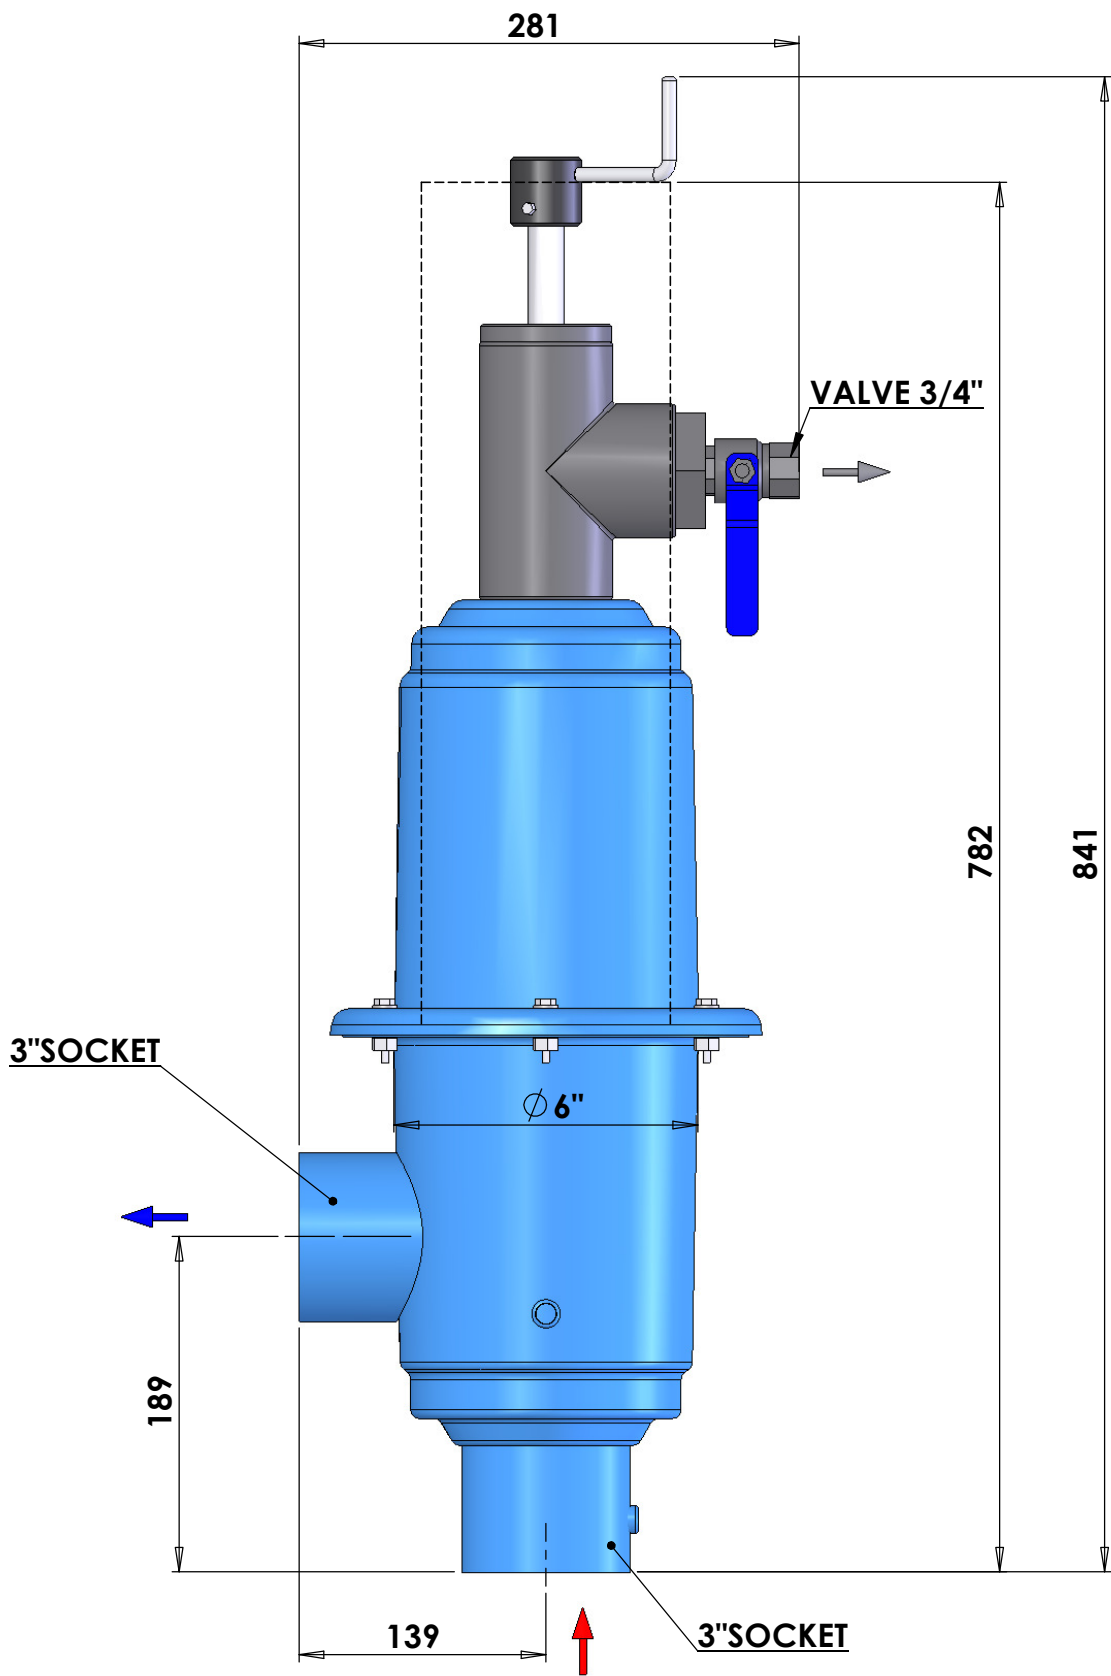

DWG/CATALOG NO:			SA503FC		
PROJECT:			SEMI AUTOMATIC SCREEN FILTER SUCTION COMPACT		
MODEL:			SA503 FC		
DIM: mm	SCALE: 1:4		A4		

DWG/CATALOG NO:		SA503MC	
PROJECT:		SEMI AUTOMATIC SCREEN FILTER SUCTION COMPACT	
MODEL:		SA503 MC	
DIM: mm	SCALE: 1:4	A4	

DWG/CATALOG NO:			SA503VC		
PROJECT:			SEMI AUTOMATIC SCREEN FILTER SUCTION COMPACT		
MODEL:			SA503 VC		
DIM: mm	SCALE: 1:4		A4		