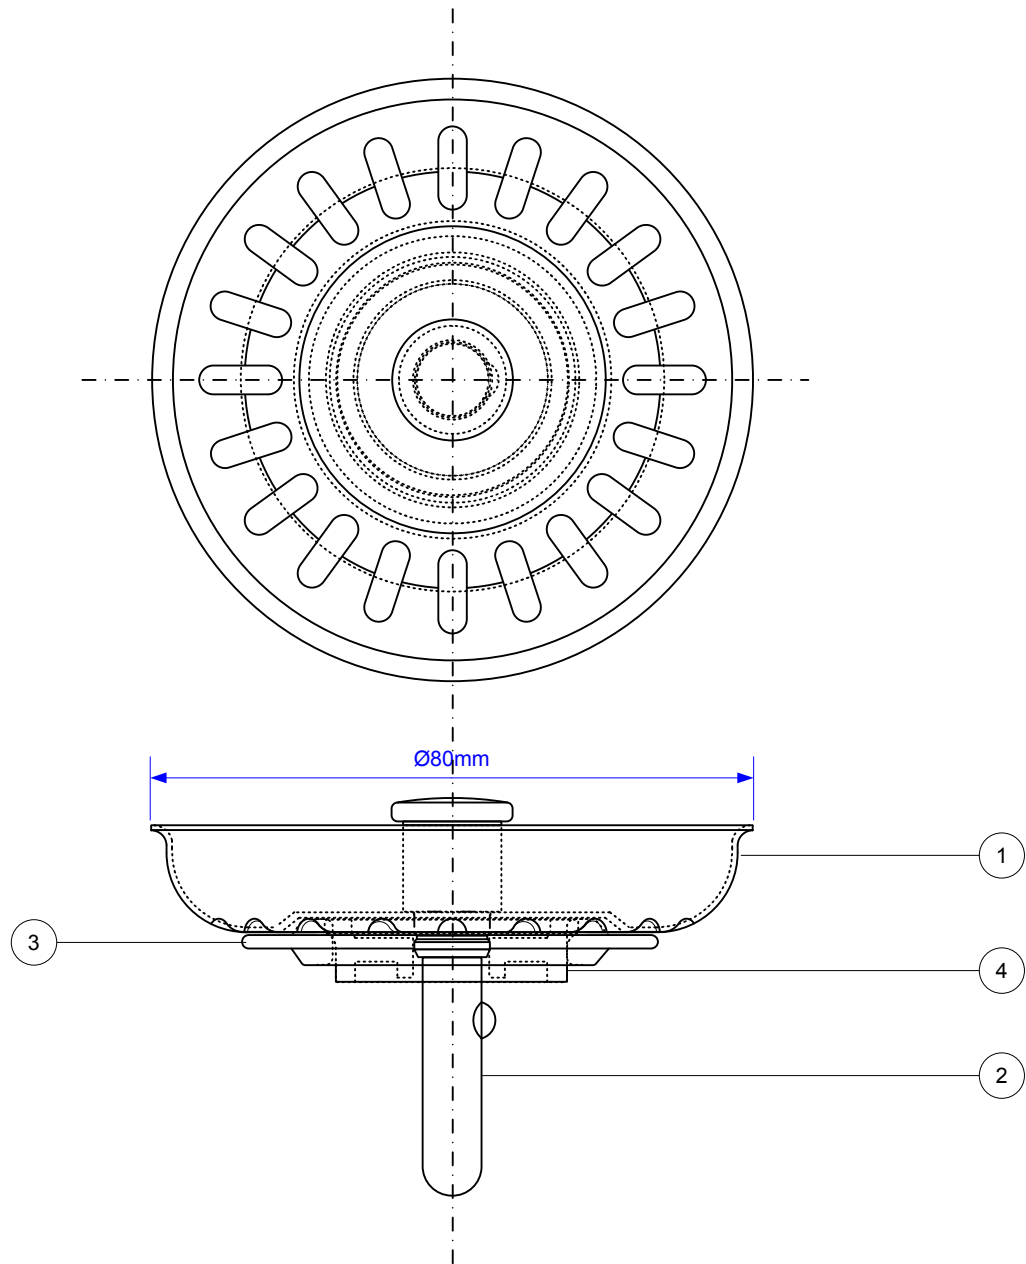

Code:

BWSTSS-TOP

Part No.	Code
1	P-F-BSGRATSTEM
2	P-STEMBALL-CP
3	P-VSEAL-STEM-2
4	SEALCARRIERSS

Drawing verified
correct as of:

17/02/2016
RM

DRAWN BY

RM

REVISED

17/02/2016

SCALE

1: 1

FILENAME

BWSTSS-TOP.VSD

DATE

17/02/2016