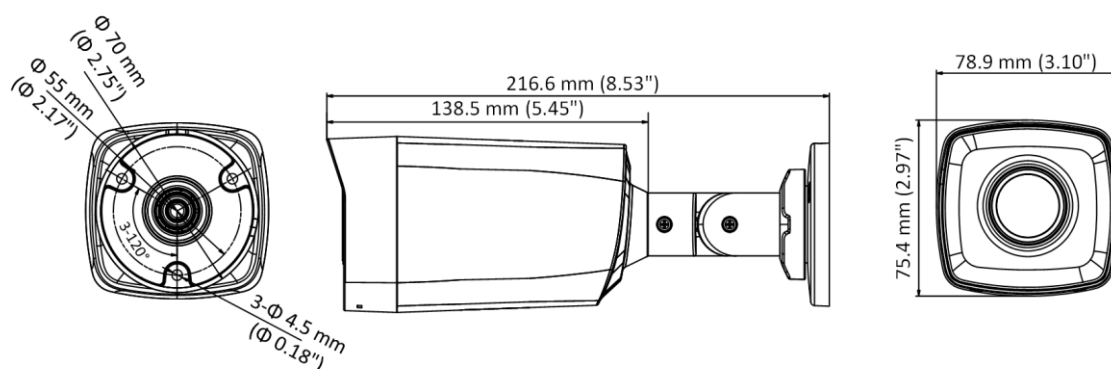

▪ Dimension