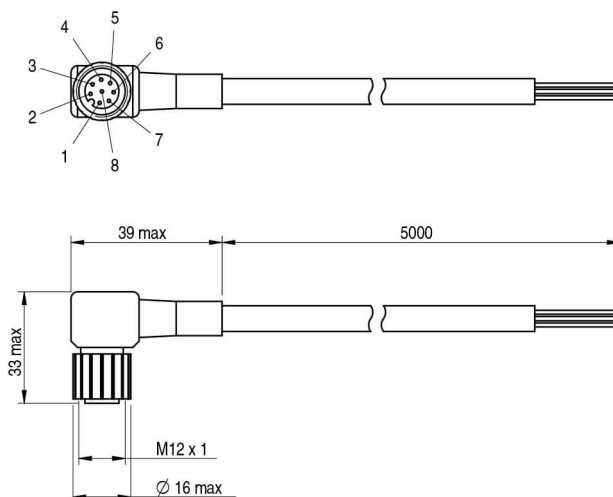

CD12M/0E-050C1

safety installation accessories

Micro Detectors

Italian Sensors Technology

Indicative image

Application

Usable with

Safety light curtains: • LS2 STANDARD (RX) • LS4 STANDARD (RX) • LP4ER/0*-***L12 (RX)
• LP4PF Safety sensors: • SH and TH • SH-IC and TH-IC

Installation

M12 8 poles axial female connector with PVC cable

Electrical data

Wires

8

Mechanical data

1

5

Head type

Axial

Plug

M12

Model

Female

ELECTRICAL DIAGRAMS OF THE CONNECTIONS

) WH / 1 _____