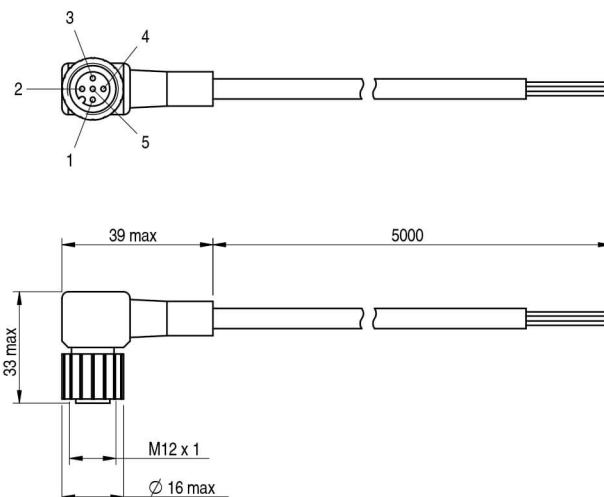

CD12M/0H-050C3

safety installation accessories

Micro Detectors

Italian Sensors Technology

Indicative image

Application

Usable with

Safety light curtains: • LS2 BASE (TX and RX) • LS2 STANDARD (TX) • LS4 BASE (TX and RX)
• LS4 STANDARD (TX) Safety sensors: • SH and TH • SH-IC and TH-IC

Installation

M12 5 poles axial female connector

Electrical data

Wires

5

Mechanical data

1

5

Head type

90°

Plug

M12

Model

Female

Test/Approvals

Degree of protection