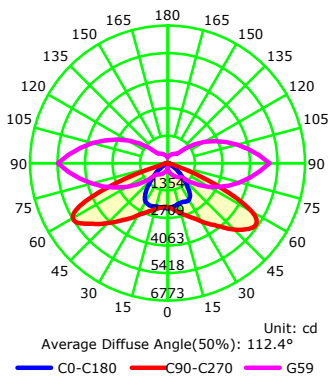

ORLANDO-100

<https://horozelectric.com.ua>
 +38 (096) 8312125

Product&Family Code: 074 005 0100

Technical Drawing

Photometric Diagram

Technical Data

Voltage (V)	85-265V
Product Wattage (W)	100
Equivalence with incandescent lamp(W)	800
Colour Render Index (Ra)	>Ra80
Colour Temperature (K)	6400K
Materials	Aluminium + PC
Protection Class	I
Dimmable	No
EEL	A to A++
Warm-up time up to 60 %of the full light output	Instant Full Light
Luminous Flux (lm)	8923
Luminous Efficacy (lm/W)	89
Rated Life (hrs) ⌚	30.000
IP Rating	65
Power Factor	>0.9
Beam Angle	120°
Hole Diameter (mm)	60
Installation Height(m)	5