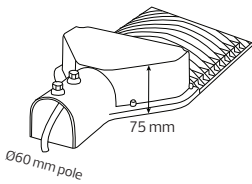

ORLANDO-100

<https://horozelectric.com.ua>
 +38 (096) 8312125

Product&Family Code: 074 005 0100

Technical Drawing

Photometric Diagram

Technical Data

Voltage (V)	85-265V
Product Wattage (W)	100
Equivalence with incandescent lamp(W)	800
Colour Render Index (Ra)	>Ra80
Colour Temperature (K)	6400K
Materials	Aluminium + PC
Protection Class	I
Dimmable	No
EEL	A to A++
Warm-up time up to 60 %of the full light output	Instant Full Light
Luminous Flux (lm)	8923
Luminous Efficacy (lm/W)	89
Rated Life (hrs) ⌚	30.000
IP Rating	65
Power Factor	>0.9
Beam Angle	120°
Hole Diameter (mm)	60
Installation Height(m)	5