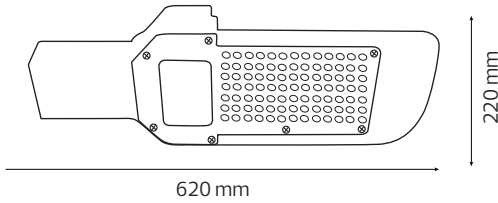

ORLANDO-100

<https://horozelectric.com.ua>
 +38 (096) 8312125

Product&Family Code: 074 005 0100

Technical Drawing

Photometric Diagram

Technical Data

Voltage (V)	85-265V
Product Wattage (W)	100
Equivalence with incandescent lamp(W)	800
Colour Render Index (Ra)	>Ra80
Colour Temperature (K)	6400K
Materials	Aluminium + PC
Protection Class	I
Dimmable	No
EEL	A to A++
Warm-up time up to 60 %of the full light output	Instant Full Light
Luminous Flux (lm)	8923
Luminous Efficacy (lm/W)	89
Rated Life (hrs) ⌚	30.000
IP Rating	65
Power Factor	>0.9
Beam Angle	120°
Hole Diameter (mm)	60
Installation Height(m)	5