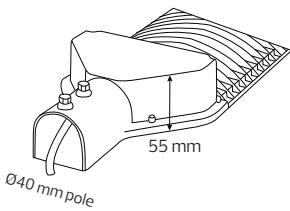

## Technical Drawing

## Technical Data

Voltage (V)	85-265V
Product Wattage (W)	30
Equivalence with incandescent lamp(W)	240
Colour Render Index (Ra)	>Ra80
Colour Temperature (K)	6400K
Materials	Aluminium + PC
Protection Class	I
Dimmable	No
EEL	A to A++
Warm-up time up to 60 %of the full light output	Instant Full Light
Luminous Flux (lm)	2829
Luminous Efficacy (lm/W)	94.3
Rated Life (hrs) ⌚	30.000
IP Rating	65
Power Factor	>0.9
Beam Angle	120°
Hole Diameter (mm)	40
Installation Height(m)	5