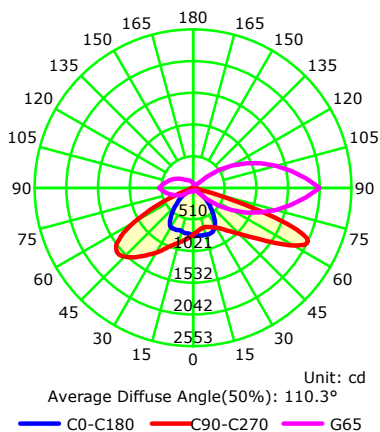

## Technical Drawing

## Photometric Diagram

## Technical Data

Voltage (V)	85-265V
Product Wattage (W)	30
Equivalence with incandescent lamp(W)	240
Colour Render Index (Ra)	>Ra80
Colour Temperature (K)	6400K
Materials	Aluminium + PC
Protection Class	I
Dimmable	No
EEL	A to A++
Warm-up time up to 60 %of the full light output	Instant Full Light
Luminous Flux (lm)	2829
Luminous Efficacy (lm/W)	94.3
Rated Life (hrs) ⌚	30.000
IP Rating	65
Power Factor	>0.9
Beam Angle	120°
Hole Diameter (mm)	40
Installation Height(m)	5