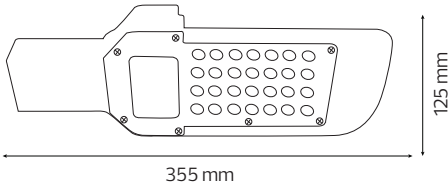

## Technical Drawing

## Technical Data

Voltage (V)	85-265V
Product Wattage (W)	30
Equivalence with incandescent lamp(W)	240
Colour Render Index (Ra)	>Ra80
Colour Temperature (K)	6400K
Materials	Aluminium + PC
Protection Class	I
Dimmable	No
EEL	A to A++
Warm-up time up to 60 %of the full light output	Instant Full Light
Luminous Flux (lm)	2829
Luminous Efficacy (lm/W)	94.3
Rated Life (hrs) ⌚	30.000
IP Rating	65
Power Factor	>0.9
Beam Angle	120°
Hole Diameter (mm)	40
Installation Height(m)	5