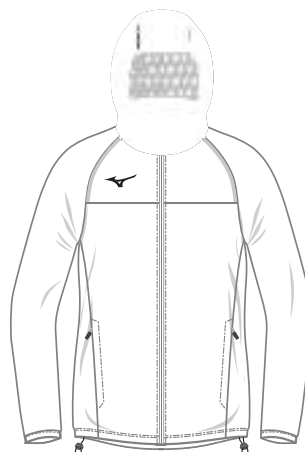

## OSAKA WINDBREAKER JACKET

- » Cut for better ergonomic elbow shape.
- » Hood with tricot mesh lining.
- » Pockets and elastic drawstring.

PRODUCTCODE	
ADULT	<b>U2EE8501</b>
JUNIOR	<b>U2EE8901</b>
MATERIAL	100% Polyester
SIZES	2XS-3XL   S(116)-2XL(164)