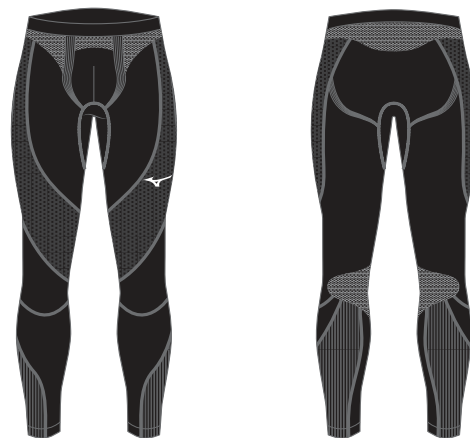

CORE LONG UNDER TIGHT

- » Lightweight and flexible polyester.
- » Large printed mizuno logo.
- » Elastic cord.

PRODUCTCODE	
ADULT	32EB7055
MATERIAL	92% Polyester, 8% PU
SIZES	XS-2XL

09 Black

CORE MID UNDER TIGHT

- » Lightweight and flexible polyester.
- » Large printed mizuno logo.
- » Elastic cord.

PRODUCTCODE	
ADULT	32EB7056
MATERIAL	92% Polyester, 8% PU
SIZES	XS-2XL