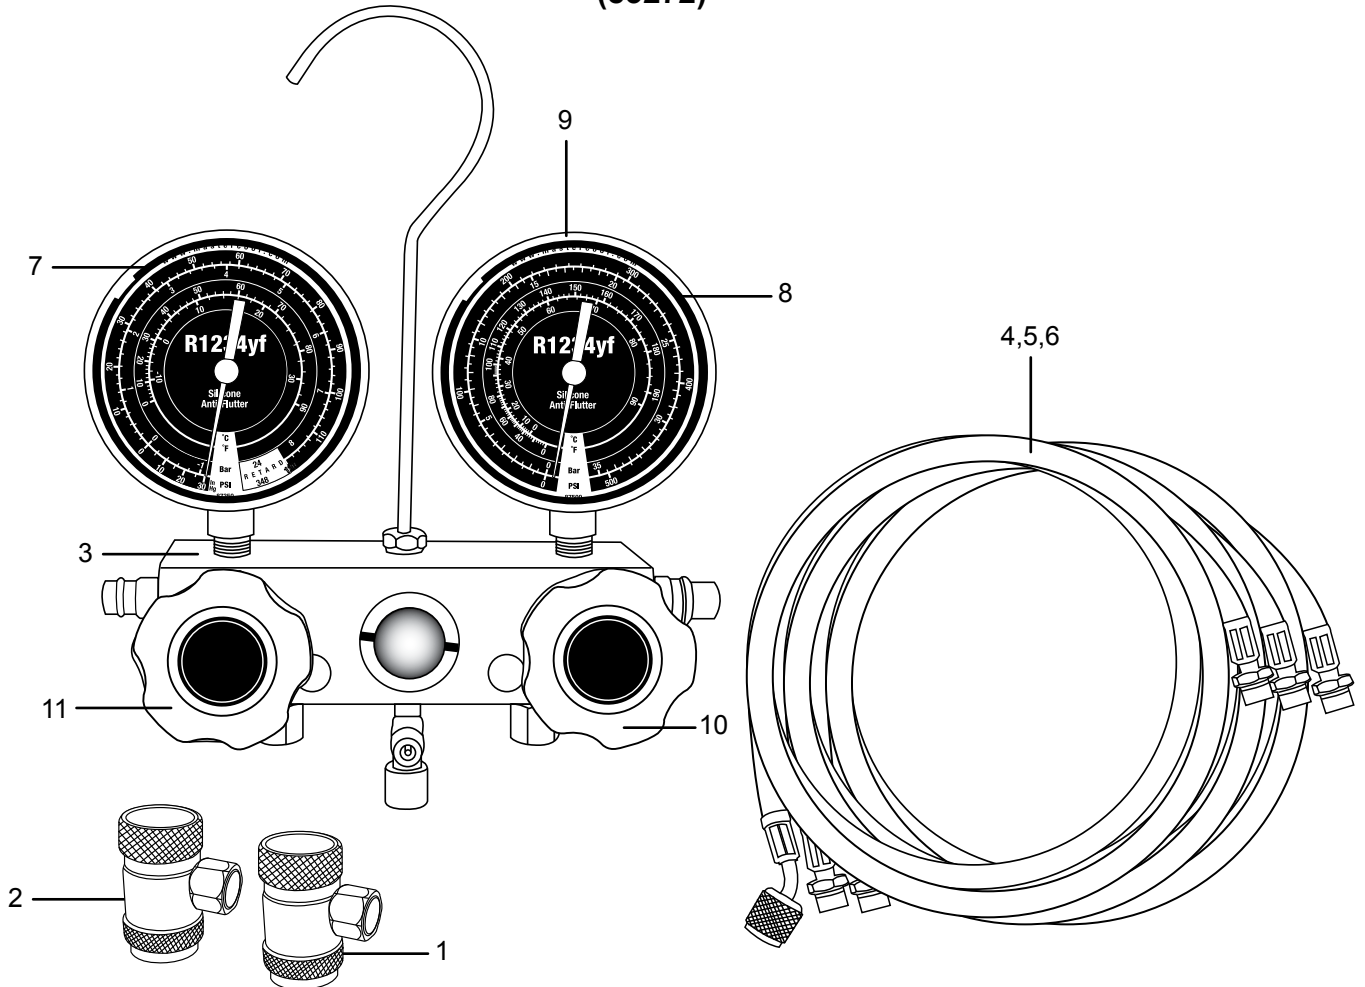

**Mastercool**<sup>®</sup>  
*"World Class Quality"*

**R1234YF  
 MANIFOLD GAUGE SET**

**REPAIRABLE PARTS BREAKDOWN  
 (83272)**

REF. #	DESCRIPTION	PART #
1.	HIGH SIDE COUPLER	83834
2.	LOW SIDE COUPLER	83934
3.	R1234YF ALUMINUM BLOCK	83102
4.	72" R1234YF BLUE HOSE	83721
5.	72" R1234YF RED HOSE	83723
6.	72" R1234YF YELLOW HOSE	83722
7.	3 1/8" REPLACEMENT GAUGE LOW SIDE	87350
8.	3 1/8" REPLACEMENT GAUGE HIGH SIDE	87500
9.	3 1/8" REPLACEMENT LENS	98251-E
10.	RED KNOB	85212-R
11.	BLUE KNOB	85211-R