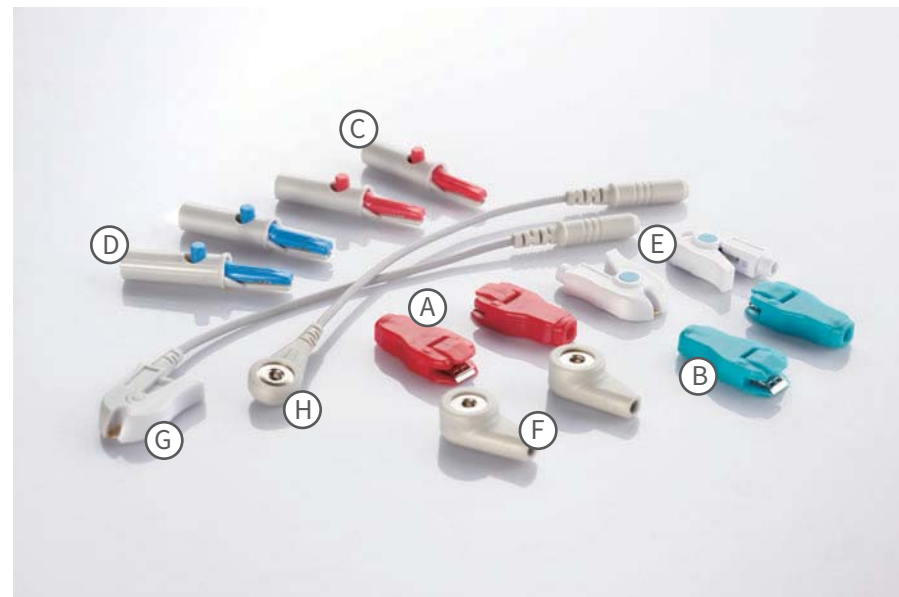

Product Description	ECG Electrodes	REF#	Package
*	Flat clip/red adapter/w 4mm banana	AD-BF-10	10 pcs/bag
*	Flat clip/blue adapter/ w 3mm needle	AD-NF-10	10 pcs/bag
	Alligator clip/red adapter/w 4mm banana	AD-BA-10	10 pcs/bag
	Alligator clip/blue adapter/w 3mm needle	AD-NA-10	10 pcs/bag
	Adapter/4mm with grabber end	AD-BP-10	10 pcs/bag
	Adapter/3mm needle with grabber end	AD-NP-10	10 pcs/bag
	Adapter/4mm with snap end	AD-BS-10	10 pcs/bag
	Adapter/3mm needle with snap end	AD-NS-10	10 pcs/bag
	Wide mouth multi-function adapter/4mm with banana end	AD-BW-10	10 pcs/bag
	Wide mouth multi-function adapter/3mm with needle end	AD-NW-10	10 pcs/bag
	Adapter wire/4mm with grabber end, 0.17m	AD-B-P	10 pcs/bag
	Adapter wire/3mm with grabber end, 0.17m	AD-N-P	10 pcs/bag
	Adapter wire/4mm with snap end, 0.17m	AD-B-S	10 pcs/bag
	Adapter wire/3mm with snap end, 0.17m	AD-N-S	10 pcs/bag