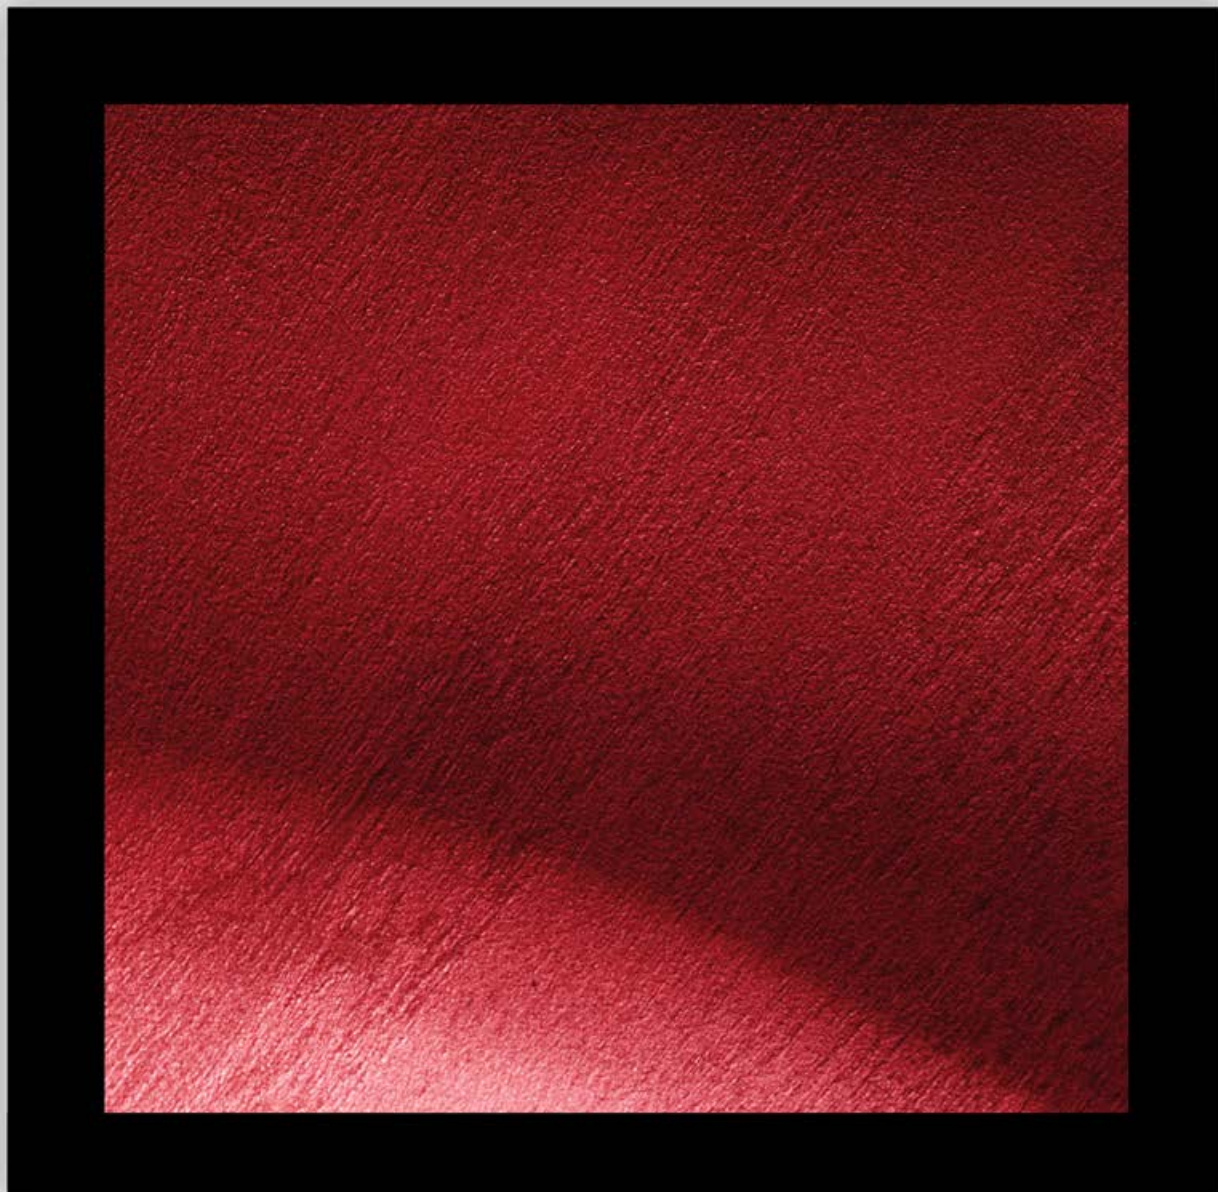

ZEPHYRO PEARL