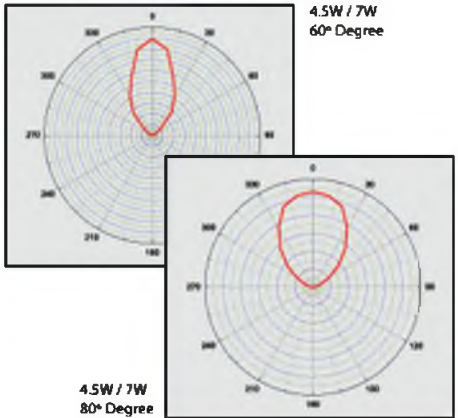

A brand of
MATRIX
LIGHTING

POLAR CURVE:

Dimmable

CE cULus KEMA ENEC
WWW.VIRIBRIGHT.COM

LED Spotlights

VIRIBRIGHT™ LED Spotlights are a direct replacement for 40-60W halogen bulbs and provides up to 85% energy savings over halogen. With long life, low energy consumption, no hazardous mercury, VIRIBRIGHT™ LED Spotlights are setting the benchmark for price and performance.

General Specifications	4.5W	7W	
Base Type	GU10 / MR16 / E26 / E27 / E14 / E12 / B22		
Color Temperature (K)	2800 / 4000 / 6000		
Lumen (Lm)	2800K 4000K 6000K	200 220 220	300 400 400
CRI	>80		
Beam Angle (°)	60° / 80°		
Dimmable:	Yes (Except MR16)		
Lifespan	Up to 25000 hrs		
Certification	CE /UL	Pending CE & UL	