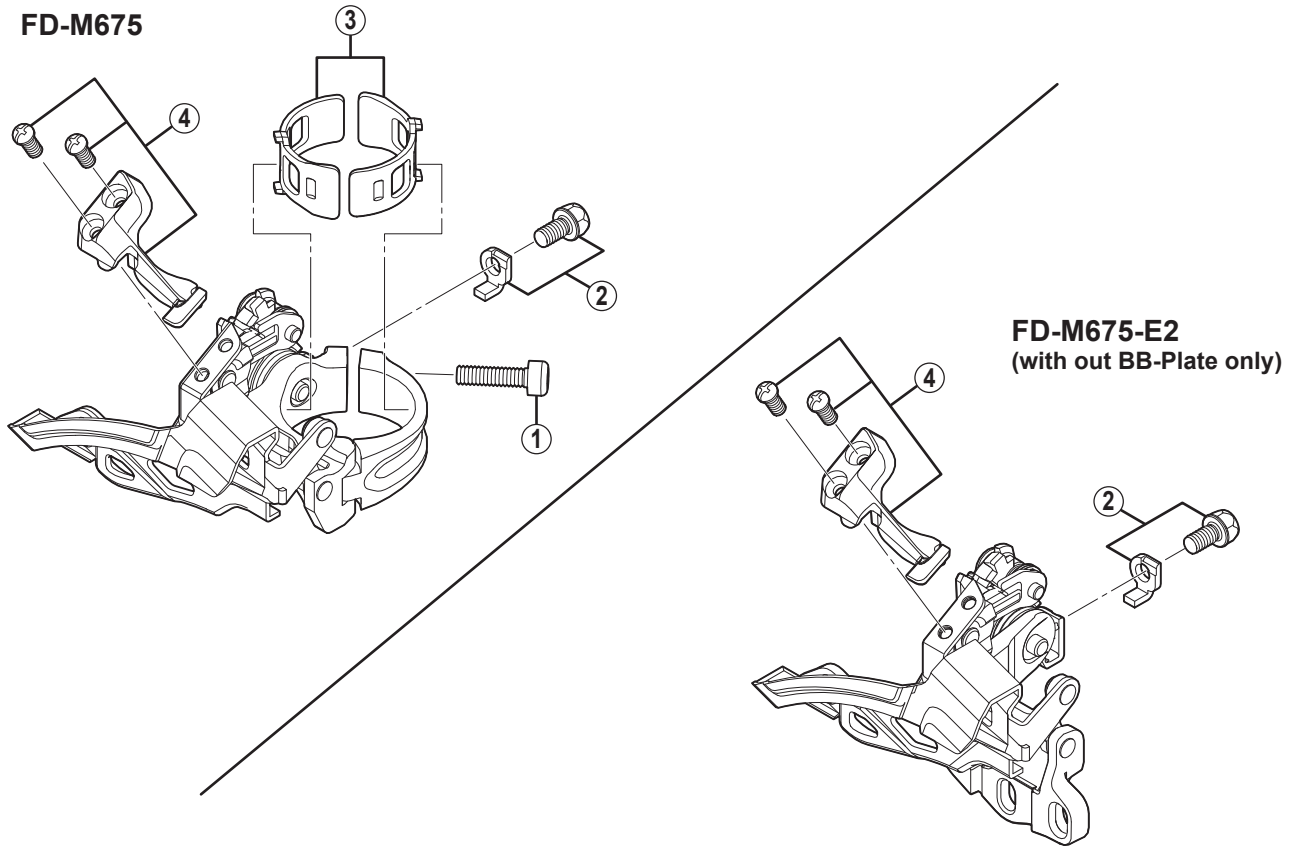

SHIMANO SLX Front Derailleur for Double

FD-M675

FD-M675-E2 Bracket Type

FD-M785

ITEM NO.	SHIMANO CODE NO.	DESCRIPTION	INTERCHANGEABILITY		
1	Y5BG07800	Clamp Bolt (M5 x 17.5)	A		
2	Y5MC98010	Cable Fixing Plate & Bolt (M5 x 9)	B		
3	Y57Y98030	SM-AD17S Clamp Band Adapters for S-size/ \varnothing 28.6 mm (1-1/8")	A		
	Y57Y98040	SM-AD17M Clamp Band Adapters for M-size/ \varnothing 31.8 mm (1-1/4")	A		
4	Y5M898010	Stroke Adjust Screws (M4 x 8.5) & Plate	A		

A: Same parts.
 B: Parts are usable, but differ in materials, appearance, finish, size, etc.
 Absence of mark indicates non-interchangeability.

Mar.-2012-3400
 © Shimano Inc.D