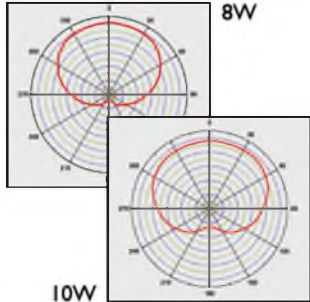

A brand of
MATRIX
LIGHTING

POLAR CURVE:

LED Bulbs

VIRIBRIGHT™ LED Bulbs are a direct replacement for 40-75W incandescent and 9-18W CFL bulbs and provides up to 85% energy savings over incandescent. With long life, low energy consumption, no hazardous mercury, VIRIBRIGHT™ LED Bulbs are setting the benchmark for price and performance.

General Specifications	5W	8W	10W
Base Type	E26 / E27 / E14 / E12 / B22		
Color Temperature (K)	2800 / 4000 / 6000		
Lumen (Lm)	2800K	300	500
	4000K	360	650
	6000K	360	650
CRI	>80		
Beam Angle (°)	270°		
Lifespan	Up to 25,000 hrs		
Certification	CE/UL	CE/UL	Pending CE/UL