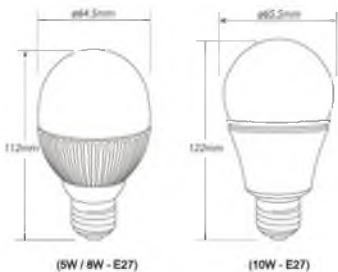

A brand of
MATRIX
LIGHTING

POLAR CURVE:

LED Bulbs

VIRIBRIGHT™ LED Bulbs are a direct replacement for 40-75W incandescent and 9-18W CFL bulbs and provides up to 85% energy savings over incandescent. With long life, low energy consumption, no hazardous mercury, VIRIBRIGHT™ LED Bulbs are setting the benchmark for price and performance.

General Specifications	5W	8W	10W
Base Type	E26 / E27 / E14 / E12 / B22		
Color Temperature (K)	2800 / 4000 / 6000		
Lumen (Lm)	2800K	300	500
	4000K	360	650
	6000K	360	650
CRI	>80		
Beam Angle (°)	270°		
Lifespan	Up to 25,000 hrs		
Certification	CE/UL	CE/UL	Pending CE/UL