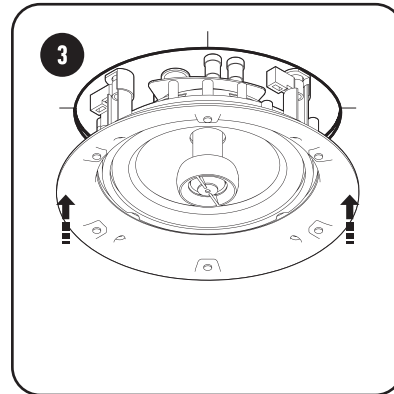

205mm (8 1/16")

**PRO-IC SERIES**  
**PRO-65**

←  
Cut Out  
Template

## INSTALLATION INSTRUCTIONS

! MAX 5Kgf/cm (4.34 lbf/inch.) or 0.5 NM when tightening the dog leg screws.