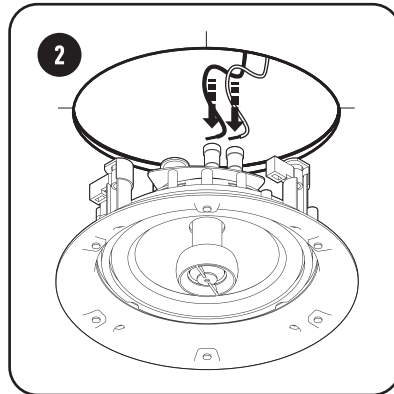

205mm (8 1/16")

**PRO-IC SERIES**  
**PRO-65**

←  
Cut Out  
Template

## INSTALLATION INSTRUCTIONS

! MAX 5Kgf/cm (4.34 lbf/inch.) or 0.5 NM when tightening the dog leg screws.