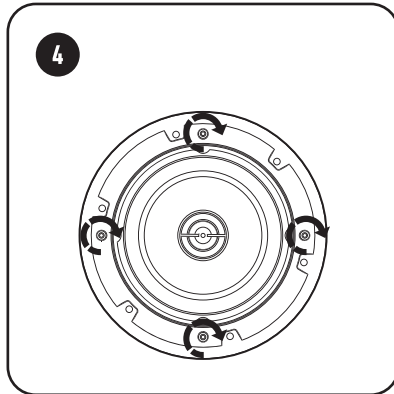

205mm (8 1/16")

**PRO-IC SERIES**  
**PRO-65**

←  
Cut Out  
Template

## INSTALLATION INSTRUCTIONS

! MAX 5Kgf/cm (4.34 lbf/inch.) or 0.5 NM when tightening the dog leg screws.