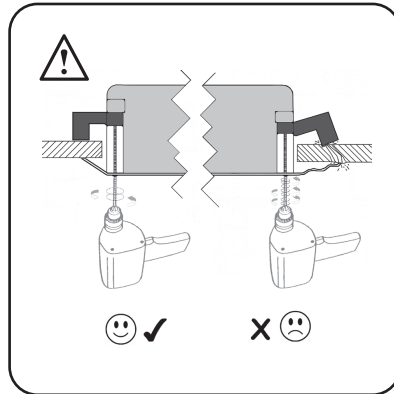

## INSTALLATION INSTRUCTIONS

! MAX 5Kgf/cm (4.34 lbf/inch.) or 0.5 NM when tightening the dog leg screws.