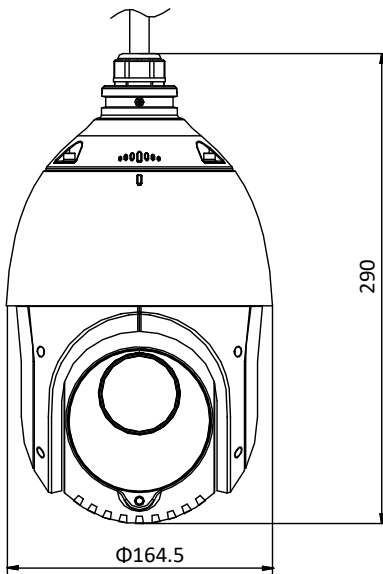

Available Model

DS-2DE4225IW-DE (D), 12 VDC & PoE+ (802.3 at, class4)

Dimensions

Unit: mm