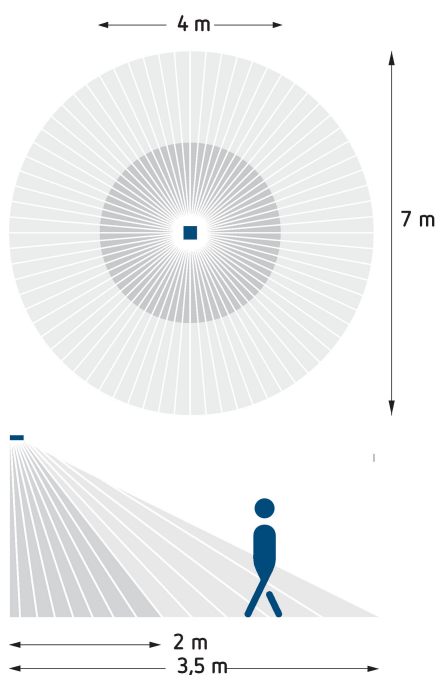

Technical data

LUXA 103-100 DE WH	
Operating voltage	230 V AC
Frequency	50 – 60 Hz
Stand-by consumption	~0.5 W
Light measurement	Mixed light measurement
Number of channels	1
Colour	White
Switching output	Light
Installation type	Ceiling installation
Setting range brightness	10 – 2000 lx
Detection angle	360°
Installation height	2 – 3 m
Light switch-off delay	5 s-30 min
Incandescent/halogen lamp load	2000 W

LUXA 103-100 DE WH	
Fluorescent lamp load (conventional) parallel-corrected	900 VA 100 µF
LED lamp < 2 W	35 W
LED lamp 2-8 W	400 W
LED lamp > 8 W	400 W
Lamps	Incandescent/halogen lamps, fluorescent lamps, Energy saving lamps, LEDs
Detection range	38 m ² (ø 7 m 360°)
Ambient temperature	0°C ... 45°C
Protection class	II
Type of protection	IP 44 (Sensor), IP 20 (power module)

LUXA 103-100 DE WH

Item no.: 1030012

Connection example

Detection range for planning applications

Mounting height (A)	Diagonally (t)	Head on to (R)
2.5 m	7 m	4 m

Subject to technical changes and misprints

additional information at: www.theben.de/product/1030012

The load data are determined with exemplary selected illuminants and are therefore typical data due to the large number of available products.

LUXA 103-100 DE WH

Item no.: 1030012

Scale drawings

Subject to technical changes and misprints