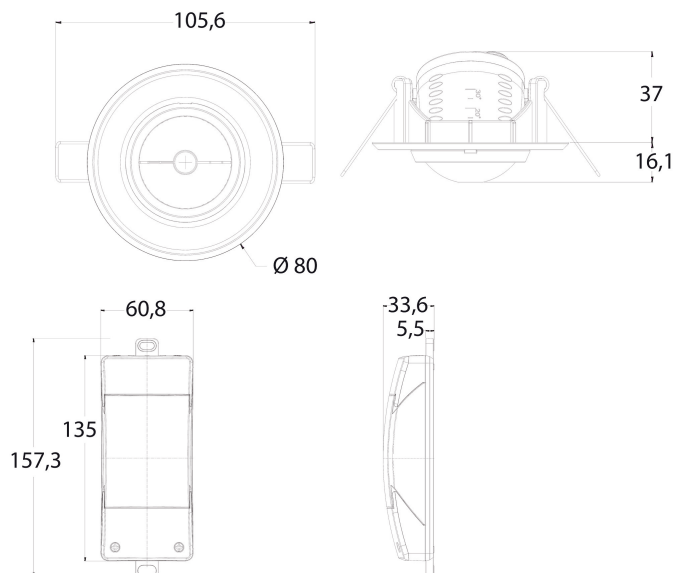

LUXA 103-100 DE WH	
Fluorescent lamp load (conventional) parallel-corrected	900 VA 100 µF
LED lamp < 2 W	35 W
LED lamp 2-8 W	400 W
LED lamp > 8 W	400 W
Lamps	Incandescent/halogen lamps, fluorescent lamps, Energy saving lamps, LEDs
Detection range	38 m ² (ø 7 m 360°)
Ambient temperature	0°C ... 45°C
Protection class	II
Type of protection	IP 44 (Sensor), IP 20 (power module)

LUXA 103-100 DE WH

Item no.: 1030012

Connection example

Detection range for planning applications

Mounting height (A)	Diagonally (t)	Head on to (R)
2.5 m	7 m	4 m

Subject to technical changes and misprints

additional information at: www.theben.de/product/1030012

The load data are determined with exemplary selected illuminants and are therefore typical data due to the large number of available products.

LUXA 103-100 DE WH

Item no.: 1030012

Scale drawings

Subject to technical changes and misprints