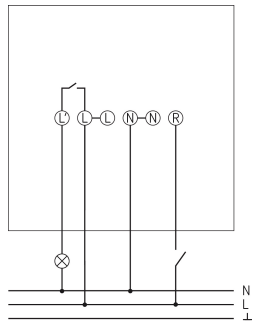

LUXA 103-100 DE WH

Item no.: 1030012

Presence and motion detectors Indoor detectors

Description

- Motion detector (PIR)
- Automatic lighting control based on presence and brightness
- 1 channel
- Ceiling installation for suspended ceilings
- Mixed light measurement suitable for the control of fluorescent, incandescent and halogen lamps
- Zero-cross switching for relay-saving switching and high lamp loads
- Easy installation via two clamping brackets
- System consists of power box and sensor with plugged connection cable
- Large clamping area for quick installation
- Single-handed plug-in installation with captive screws
- Instant start-up possible via factory preset
- No unintentional adjustment due to covered up controls
- Adjustable brightness switching value and switch-off delay

Technical data

LUXA 103-100 DE WH	
Operating voltage	230 V AC
Frequency	50 – 60 Hz
Stand-by consumption	~0.5 W
Light measurement	Mixed light measurement
Number of channels	1
Colour	White
Switching output	Light
Installation type	Ceiling installation
Setting range brightness	10 – 2000 lx
Detection angle	360°
Installation height	2 – 3 m
Light switch-off delay	5 s-30 min
Incandescent/halogen lamp load	2000 W

LUXA 103-100 DE WH	
Fluorescent lamp load (conventional) parallel-corrected	900 VA 100 µF
LED lamp < 2 W	35 W
LED lamp 2-8 W	400 W
LED lamp > 8 W	400 W
Lamps	Incandescent/halogen lamps, fluorescent lamps, Energy saving lamps, LEDs
Detection range	38 m ² (ø 7 m 360°)
Ambient temperature	0°C ... 45°C
Protection class	II
Type of protection	IP 44 (Sensor), IP 20 (power module)

LUXA 103-100 DE WH

Item no.: 1030012

Connection example

Detection range for planning applications

Mounting height (A)	Diagonally (t)	Head on to (R)
2.5 m	7 m	4 m

Subject to technical changes and misprints

additional information at: www.theben.de/product/1030012