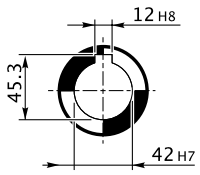

Product Dimensions

W 110 U 15 P132 B5 B3

Dimensions are in [mm]

Gearbox Dimensions

Input Dimensions

Output Shaft

Mounting Position

Recommended Customer Shaft