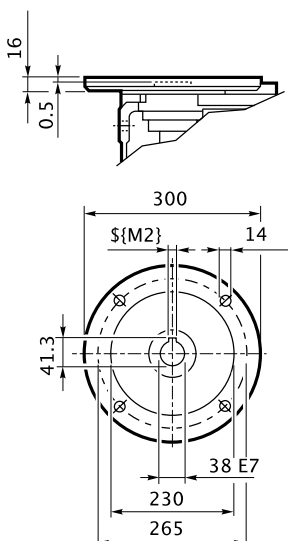

Product Dimensions

W 110 U 15 P132 B5 B3

Dimensions are in [mm]

Gearbox Dimensions

Input Dimensions

Output Shaft

Mounting Position

Recommended Customer Shaft