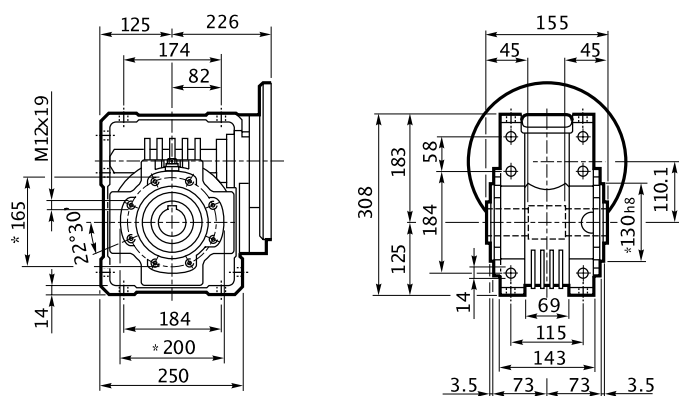

Product Dimensions

W 110 U 15 P132 B5 B3

Dimensions are in [mm]

Gearbox Dimensions

Input Dimensions

Output Shaft

Mounting Position

Recommended Customer Shaft