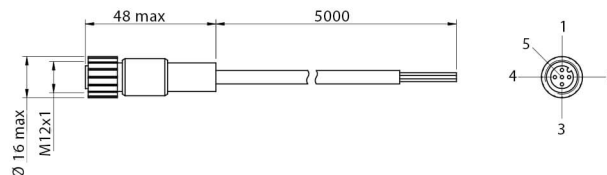

CD12M/0H-050A3

safety installation accessories

Micro Detectors

Italian Sensors Technology

Indicative image

Application

Usable with

Safety light curtains: • LS2 BASE (TX and RX) • LS2 STANDARD (TX) • LS4 BASE (TX and RX)
• LS4 STANDARD (TX) Safety sensors: • SH and TH • SH-IC and TH-IC

Installation

M12 5 poles axial female connector

Electrical data

Wires

5

Mechanical data

Length (m)

5

Head type

Axial

Plug

M12

Model

Female

Test/Approvals

Degree of protection