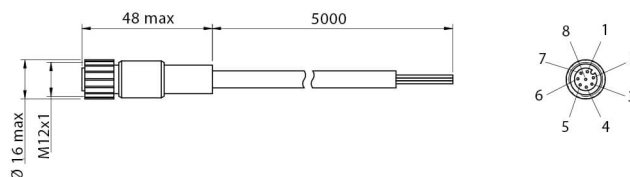

# CD12M/0E-050A1

safety installation accessories

Micro Detectors

Italian Sensors Technology

Indicative image

## Application

Usable with

Safety light curtains: • LS2 STANDARD (TX) • LS4 STANDARD (TX) • LP4ER/0\*-\*\*\*L12 (RX) •  
LP4PF Safety sensors: • SH and TH • SH-IC and TH-IC

Installation

M12 8 poles axial female connector with PVC cable

## Mechanical data

Length (m)

5

Head type

Axial

Plug

M12

Model