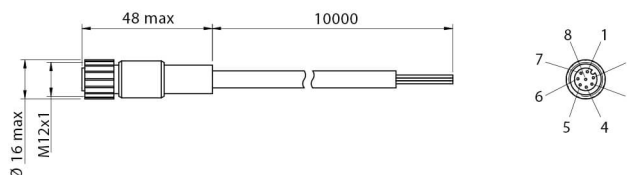

CD12M/0E-100A1

safety installation accessories

Micro Detectors

Italian Sensors Technology

Indicative image

Application

Usable with

Safety light curtains: • LS2 STANDARD (TX) • LS4 STANDARD (TX) • LP4ER/0*-***L12 (RX) •
LP4PF Safety sensors: • SH and TH • SH-IC and TH-IC

Installation

M12 8 poles axial female connector with PVC cable

Electrical data

Wires

8

Mechanical data

Length (m)

10