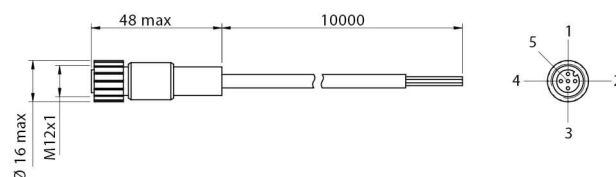

CD12M/0H-100A3

safety installation accessories

Micro Detectors

Italian Sensors Technology

Indicative image

Application

Usable with

Safety light curtains: • LS2 BASE (TX and RX) • LS2 STANDARD (TX) • LS4 BASE (TX and RX)
• LS4 STANDARD (TX) Safety sensors: • SH and TH • SH-IC and TH-IC

Installation

M12 5 poles axial female connector

Electrical data

Wires

5

Mechanical data

Length (m)

10

Head type

Axial

Plug

M12

Model

Female

Test/Approvals

Degree of protection