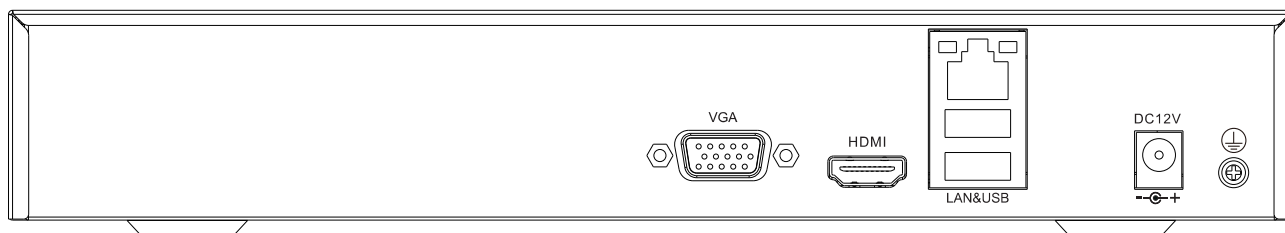

SPECIFICATIONS

Input	
Video Input	5-ch
Max Resolution	6MP
Two-way Audio Input	N/A
Bandwidth	Income 80Mbps; Outcome 80Mbps
Output	
HDMI/VGA Output	HDMI: 1-ch, 1920×1080, 1280×720, 800×600, 1024×768, 1366×768, 1440×900, 1280×800 VGA:1-ch, 1920×1080, 1280×720, 800×600, 1024×768
Screen Split	1/3/4/6
Audio Output	N/A
Decoding	
Decoding Format	S+265/H.265/H.264
Recording Resolution	6MP/5MP/4MP/3MP/1080P/UXGA/720P/VGA/4CIF/DCIF/2CIF/CIF/QCIF
Preview Capability	1×5MP, 1×4MP, 3×1080P, 5×720P, 10×4CIF
Synchronous Playback	1×5MP, 1×4MP, 3×1080P, 5×720P
Records Encryption	Yes
Hard Disk	
SATA	1 SATA interface for 1 HDD
Capacity	Up to 10TB for each HDD
eSATA Interface	N/A
Array Type	N/A
External Interface	
Network Interface	1×RJ45 self-adaptive 10/100 Mbps network interface
USB Interface	2×USB 2.0
Serial Interface	N/A
Alarm In/Out	N/A
Reliability	
N+M Hot Standby	N/A
ANR	N/A
Face Recognition	
Base Libraries	32
Face Pictures	10,000
Video Stream for Recognition	1
Picture Stream for Recognition	5
Face Picture Search	Yes
General	
Web Version	Web6
Language	English, Simple Chinese
Operating Conditions	-10°C ~ 55°C, 10%~90% RH
Power Supply	DC12V 3.33A
Consumption (without HDD)	≤10W (without HDD)
Chassis	1U
Dimensions	45.1×255×231 mm (1.78×10.04×9.09 inch)
Weight (without HDD)	1.55Kg (3.42lb)

AVAILABLE MODEL

TC-R3105 SPEC: I/F

Tiandy

DIMENSIONS (Unit: mm)

Physical Interfaces

DISTRIBUTED BY

Tiandy Technologies Co.,Ltd.

Email: sales@tiandy.com
Website: en.tiandy.com