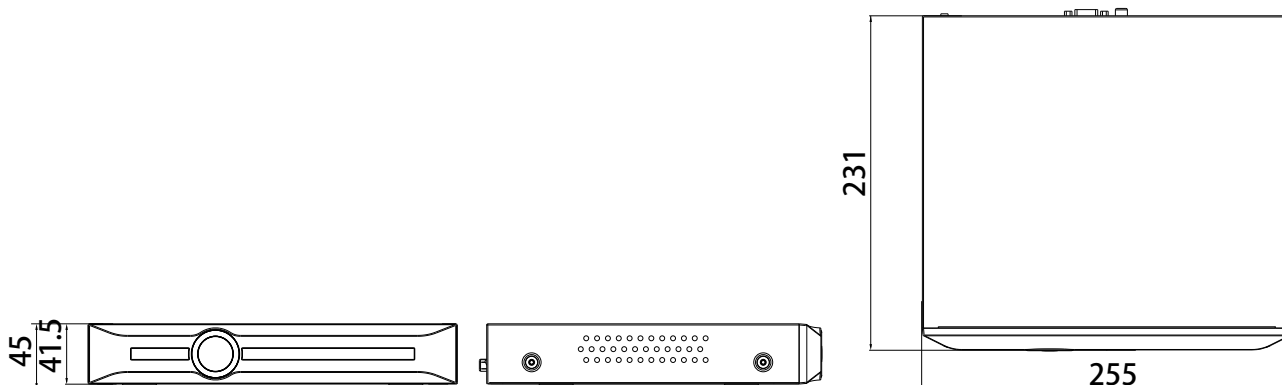

Tiandy

DIMENSIONS (Unit: mm)