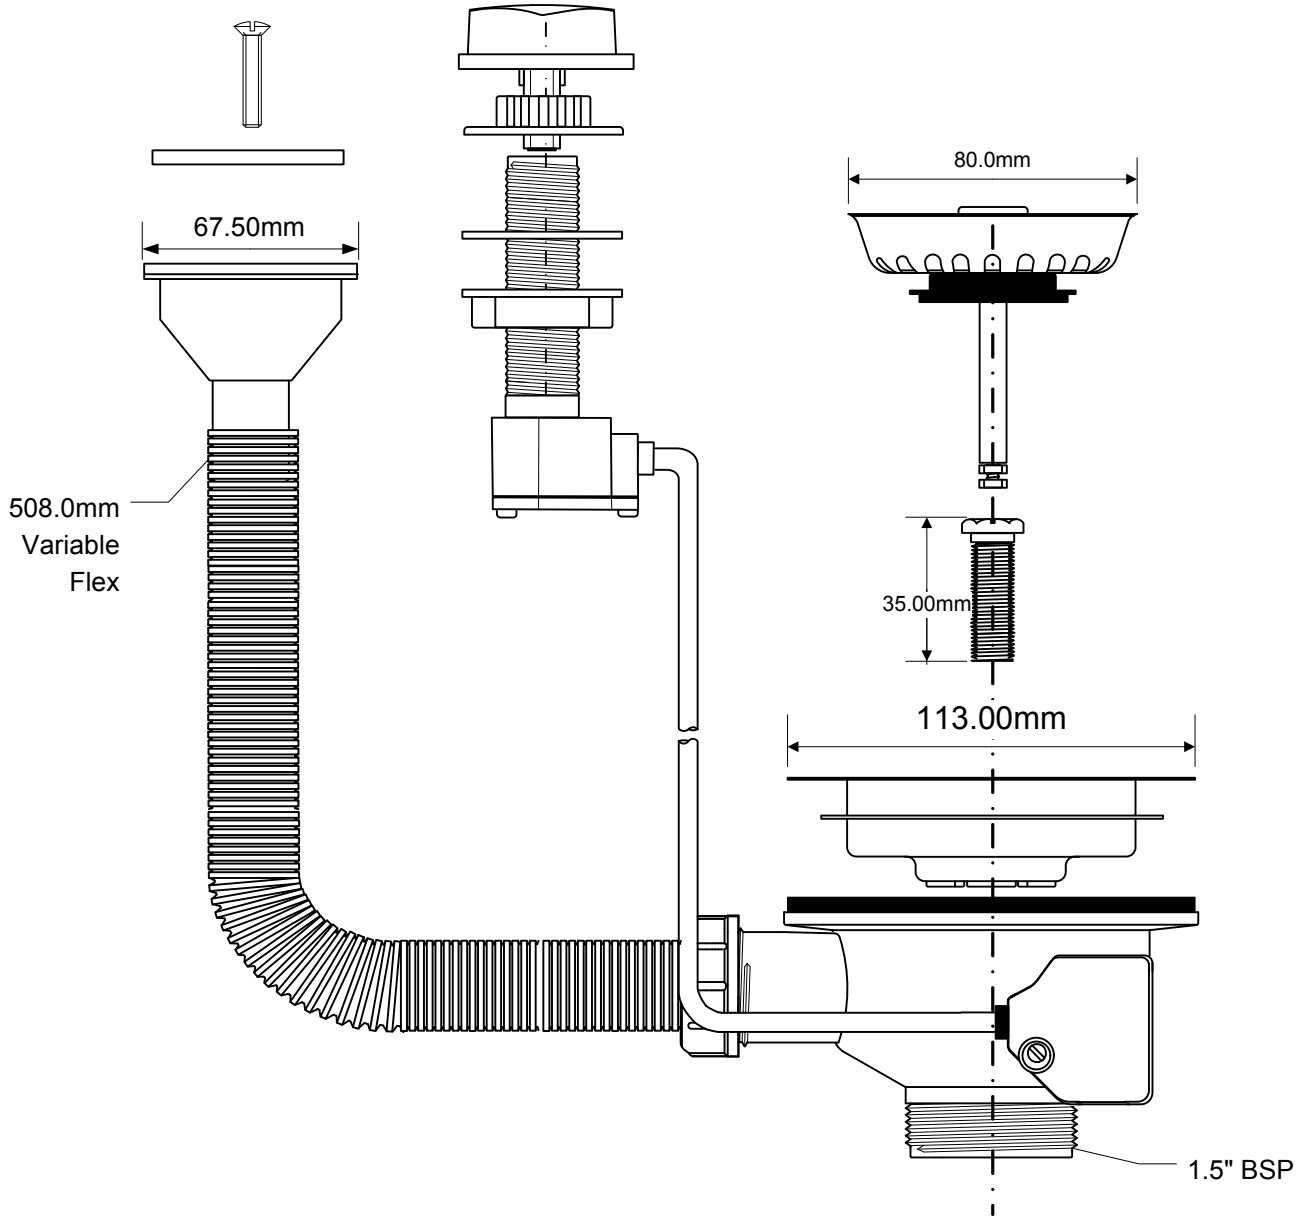

Code:

PUFS113DR-CP

© McALPINE
17/01/2012

Drawing verified
correct as of:

DRAWN BY
DL

REVISED
17/01/2012

FILENAME
PUFS113DR-CP.VSD

SCALE
1: 3.25