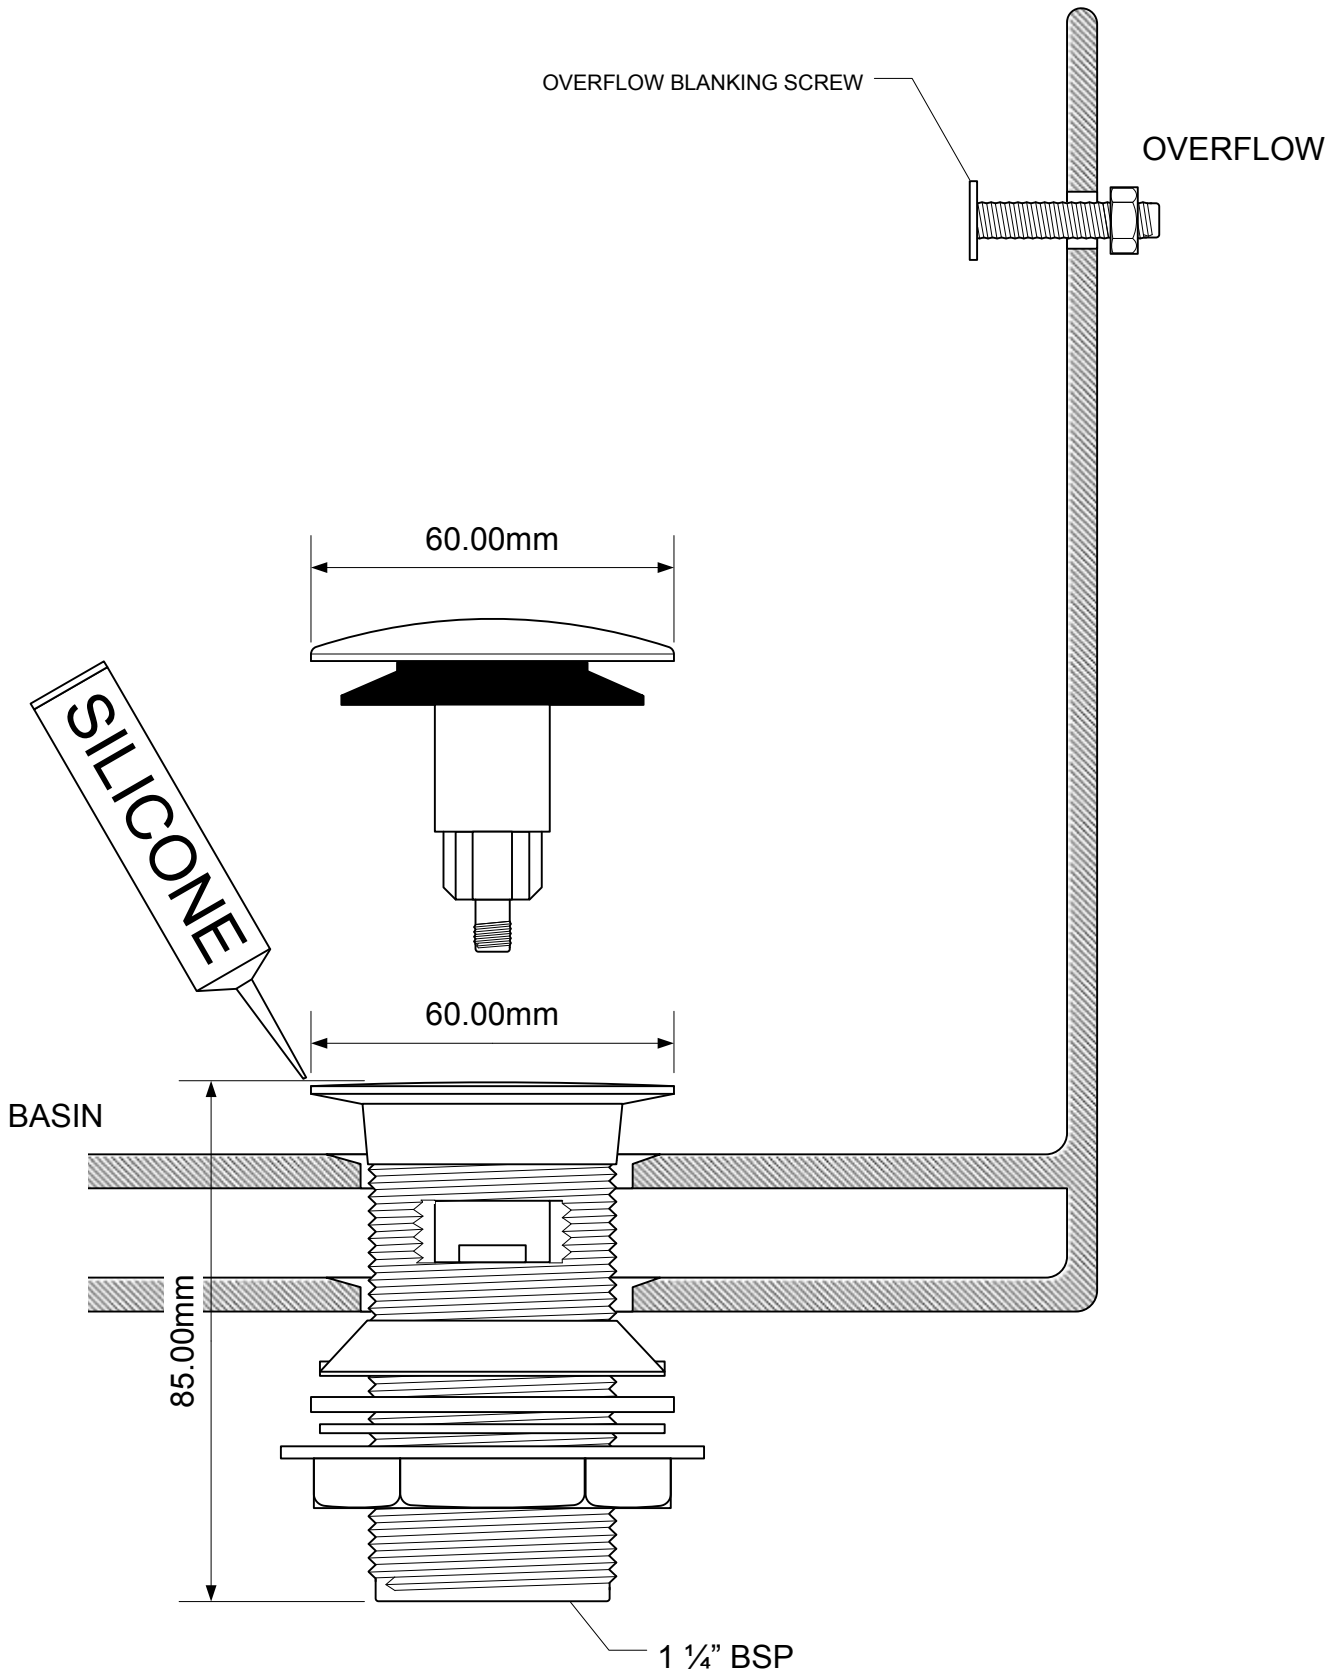

# CW60-CB

© McALPINE  
23/09/2002

Drawing verified  
correct as of: 23/09/2002

DRAWN BY

RM

REVISED

SCALE

1: 1.25