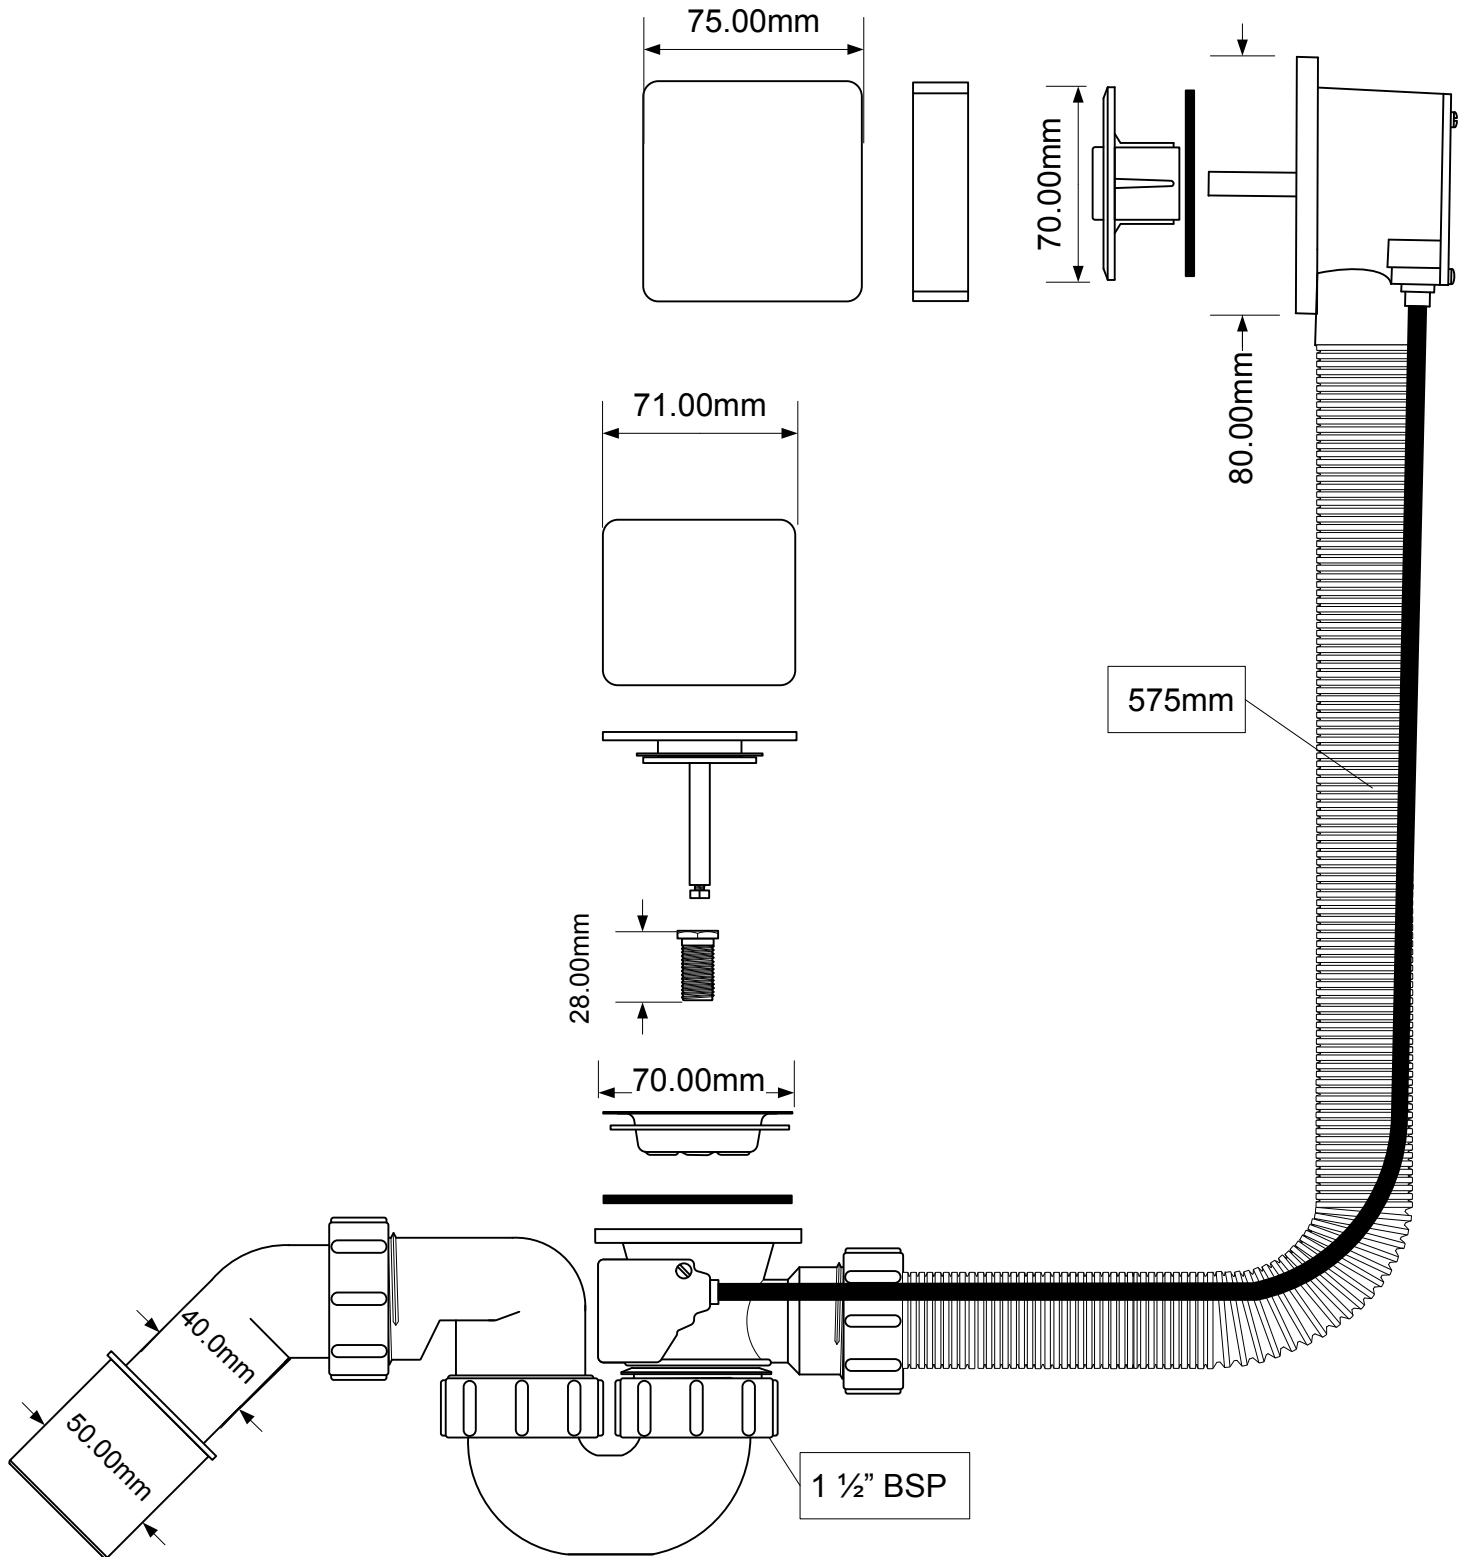

Code:

HC31SQ-CBS1

© McALPINE
29/11/2010

Drawing verified
correct as of

29/11/2010
C McM

DRAWN BY

C McM

REVISED

SCALE

1 : 2.75

FILENAME

HC31SQ-CBS1.vsd

DATE

29/11/2010